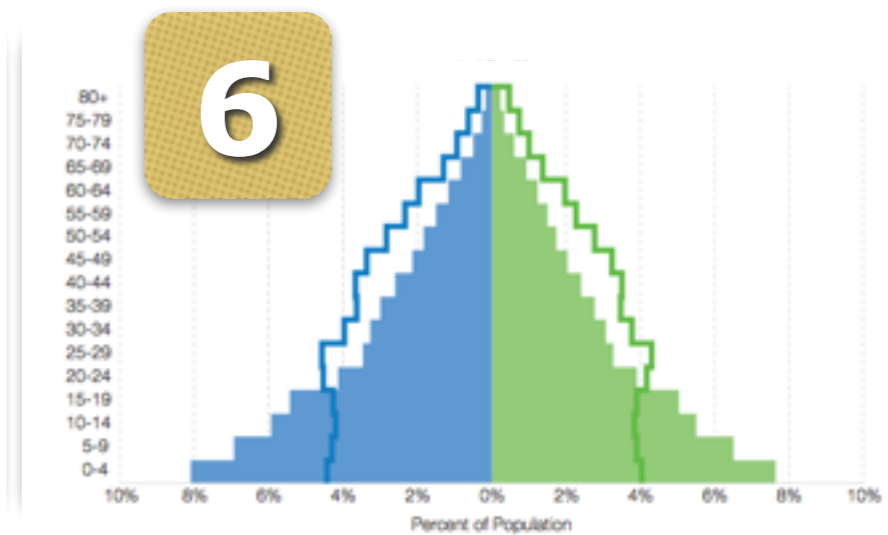

2014

WORLD
POPULATION
DATA SHEET

WORLD POPULATION HIGHLIGHTS

FOCUS ON PROGRESS AND CHALLENGES

Age Structure Has Changed Differently Across Regions Between 1970 and 2014.

In 1970, just under one-half (48 percent) of the world's population was younger than 20, a nearly equal percentage was ages 20 to 64, and only 5 percent was 65 and older. Today, as a result of lower fertility rates and longer life expectancy, the share of global population under age 20 has dropped to about 35 percent, the population between ages 20 and 64 represent 58 percent, and ages 65 and older represent 7 percent. Asia, Latin America, and Oceania all have population age structures similar to the global averages. In 1970, Europe and North America were similar to the world average today, and their slower growth resulted in a current population much older than the global average. Africa's population is at the other end of the age spectrum—Africa's current youthful age structure is much like the global average in 1970.

Europe

North America

Africa

Match each population pyramid with the correct continent/region: Africa - Asia - Europe - Latin America - North America - Oceania

Europe

North America

Africa

Latin America