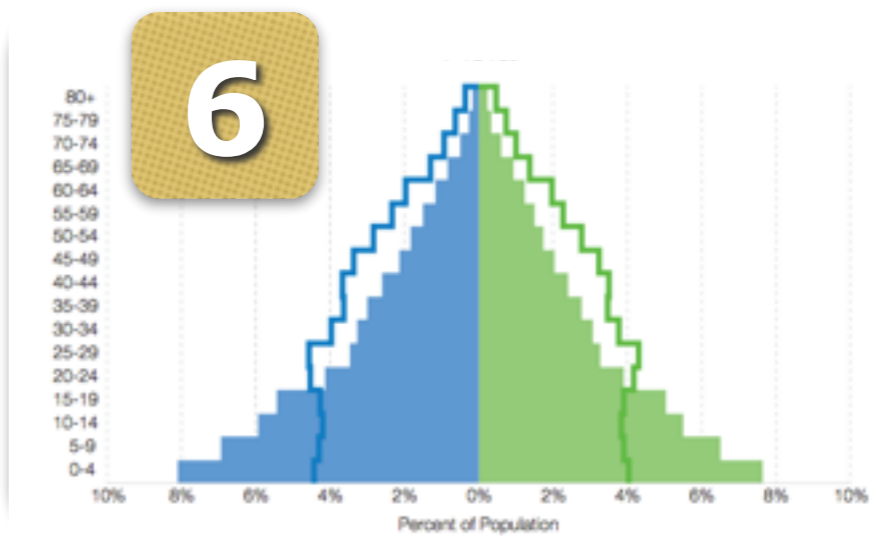

Europe

North America

Africa