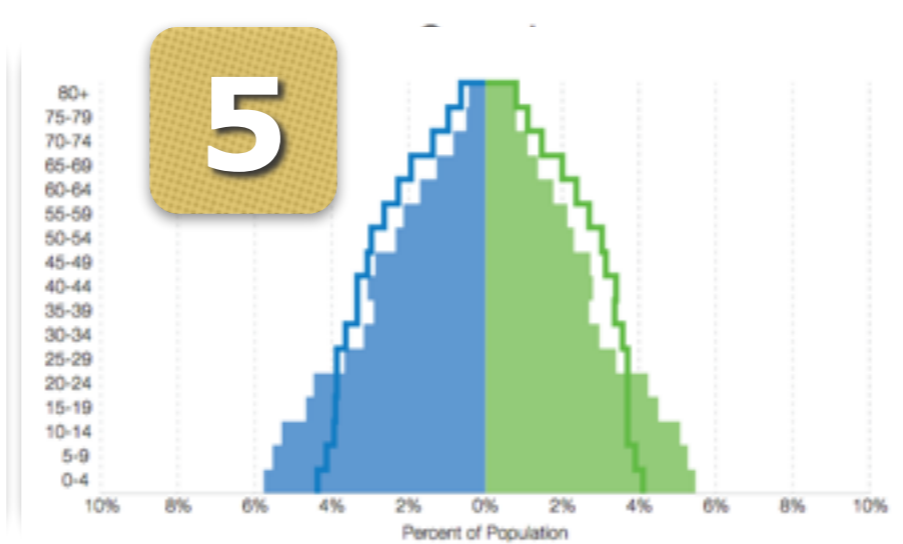

2014

WORLD
POPULATION
DATA SHEET

WORLD POPULATION HIGHLIGHTS

FOCUS ON PROGRESS AND CHALLENGES

Age Structure Has Changed Differently Across Regions Between 1970 and 2014.

In 1970, just under one-half (48 percent) of the world's population was younger than 20, a nearly equal percentage was ages 20 to 64, and only 5 percent was 65 and older. Today, as a result of lower fertility rates and longer life expectancy, the share of global population under age 20 has dropped to about 35 percent, the population between ages 20 and 64 represent 58 percent, and ages 65 and older represent 7 percent. Asia, Latin America, and Oceania all have population age structures similar to the global averages. In 1970, Europe and North America were similar to the world average today, and their slower growth resulted in a current population much older than the global average. Africa's population is at the other end of the age spectrum—Africa's current youthful age structure is much like the global average in 1970.

1

2

3

4

5

6

Match each population pyramid with the correct continent/region: Africa - Asia - Europe - Latin America - North America - Oceania

Europe