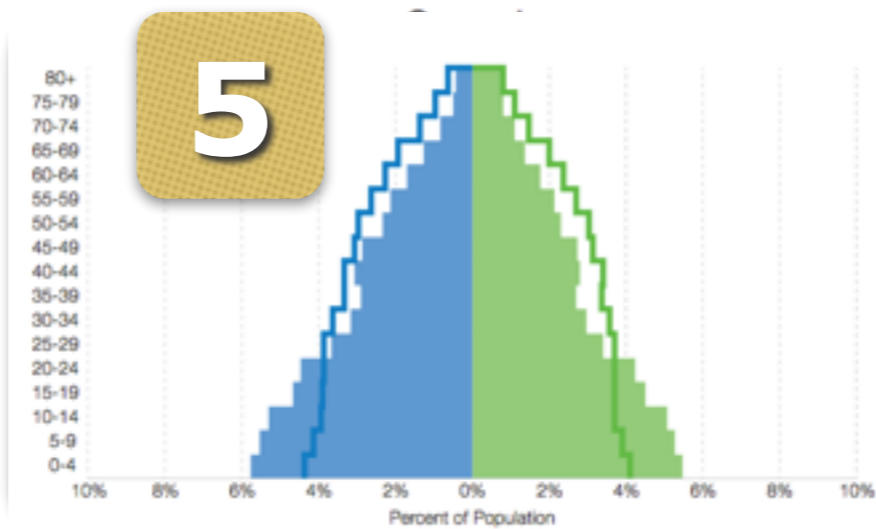

2014

WORLD
POPULATION
DATA SHEET

WORLD POPULATION HIGHLIGHTS

FOCUS ON PROGRESS AND CHALLENGES

Age Structure Has Changed Differently Across Regions Between 1970 and 2014.

In 1970, just under one-half (48 percent) of the world's population was younger than 20, a nearly equal percentage was ages 20 to 64, and only 5 percent was 65 and older. Today, as a result of lower fertility rates and longer life expectancy, the share of global population under age 20 has dropped to about 35 percent, the population between ages 20 and 64 represent 58 percent, and ages 65 and older represent 7 percent. Asia, Latin America, and Oceania all have population age structures similar to the global averages. In 1970, Europe and North America were similar to the world average today, and their slower growth resulted in a current population much older than the global average. Africa's population is at the other end of the age spectrum—Africa's current youthful age structure is much like the global average in 1970.

Europe

North America

Africa

Match each population pyramid with the correct continent/region: Africa - Asia - Europe - Latin America - North America - Oceania

Europe

North America

Africa

Latin America