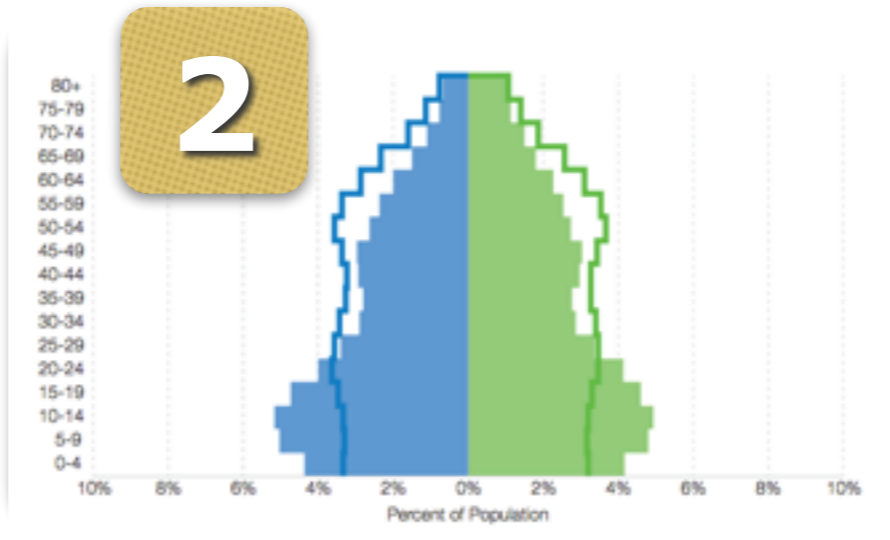

2014

WORLD
POPULATION
DATA SHEET

WORLD POPULATION HIGHLIGHTS

FOCUS ON PROGRESS AND CHALLENGES

Age Structure Has Changed Differently Across Regions Between 1970 and 2014.

In 1970, just under one-half (48 percent) of the world's population was younger than 20, a nearly equal percentage was ages 20 to 64, and only 5 percent was 65 and older. Today, as a result of lower fertility rates and longer life expectancy, the share of global population under age 20 has dropped to about 35 percent, the population between ages 20 and 64 represent 58 percent, and ages 65 and older represent 7 percent. Asia, Latin America, and Oceania all have population age structures similar to the global averages. In 1970, Europe and North America were similar to the world average today, and their slower growth resulted in a current population much older than the global average. Africa's population is at the other end of the age spectrum—Africa's current youthful age structure is much like the global average in 1970.

Match each population pyramid with the correct continent/region: Africa - Asia - Europe - Latin America - North America - Oceania

Europe

North America

Match each population pyramid with the correct continent/region: Africa - Asia - Europe - Latin America - North America - Oceania