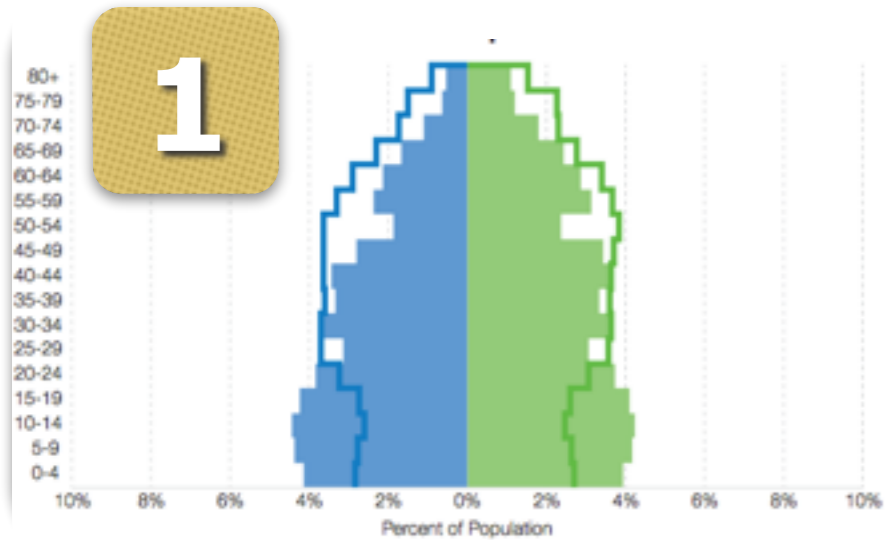

Match each population pyramid with the correct continent/region: Africa - Asia - Europe - Latin America - North America - Oceania

Europe