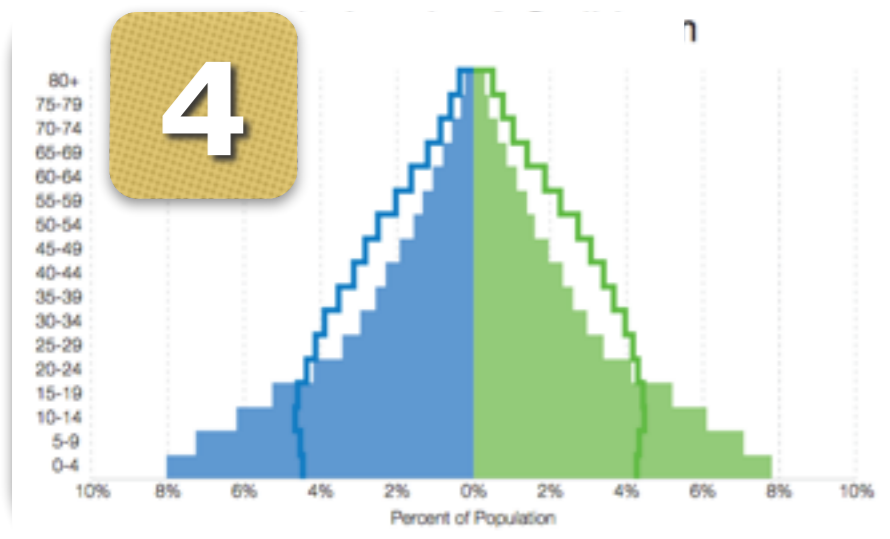

Europe

North America

Africa