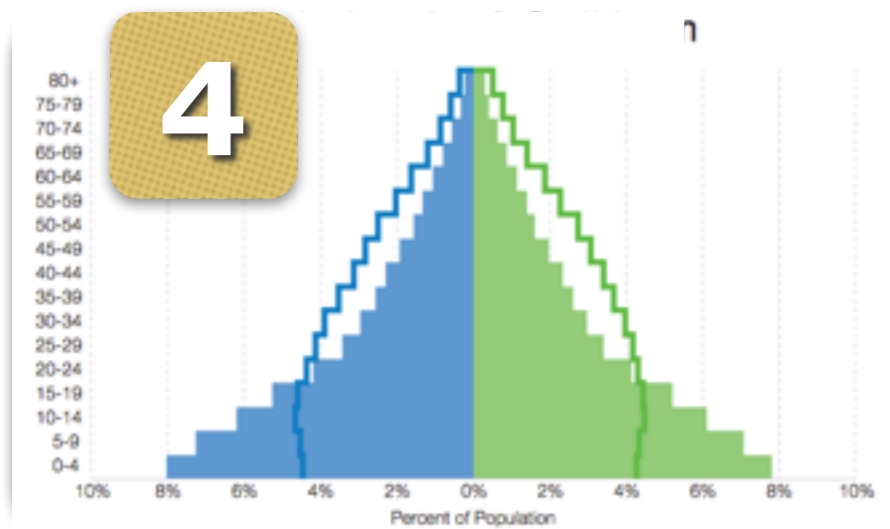

2014

WORLD
POPULATION
DATA SHEET

WORLD POPULATION HIGHLIGHTS

FOCUS ON PROGRESS AND CHALLENGES

Age Structure Has Changed Differently Across Regions Between 1970 and 2014.

In 1970, just under one-half (48 percent) of the world's population was younger than 20, a nearly equal percentage was ages 20 to 64, and only 5 percent was 65 and older. Today, as a result of lower fertility rates and longer life expectancy, the share of global population under age 20 has dropped to about 35 percent, the population between ages 20 and 64 represent 58 percent, and ages 65 and older represent 7 percent. Asia, Latin America, and Oceania all have population age structures similar to the global averages. In 1970, Europe and North America were similar to the world average today, and their slower growth resulted in a current population much older than the global average. Africa's population is at the other end of the age spectrum—Africa's current youthful age structure is much like the global average in 1970.

Europe

North America

Africa

Match each population pyramid with the correct continent/region: Africa - Asia - Europe - Latin America - North America - Oceania

Europe

North America

Africa

Latin America