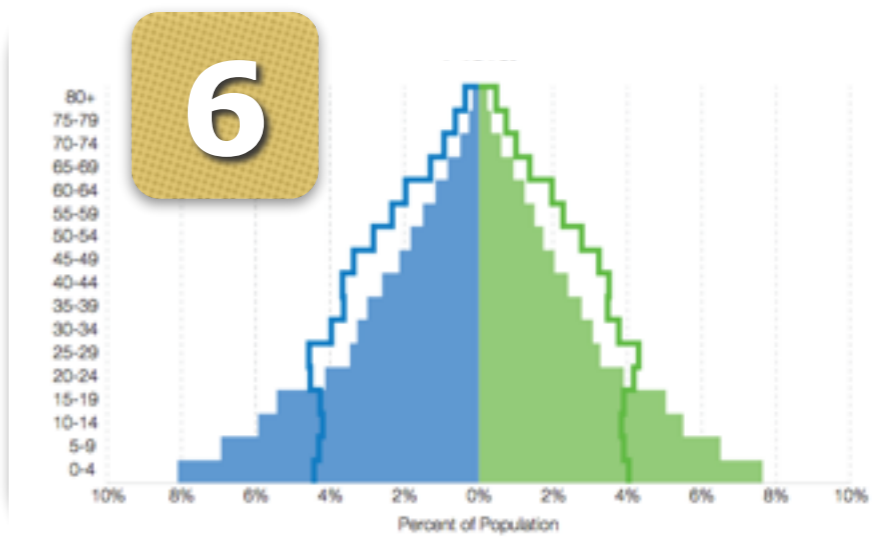

Europe

North America