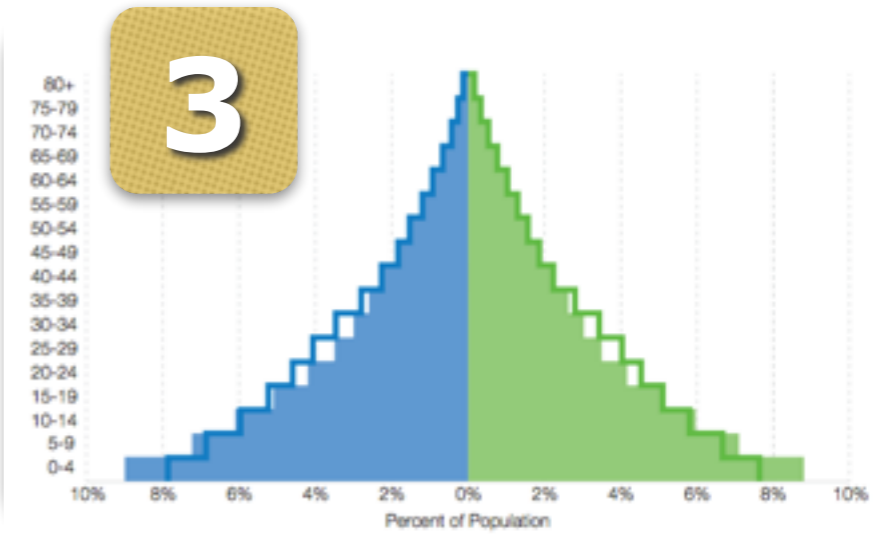

2014

WORLD
POPULATION
DATA SHEET

WORLD POPULATION HIGHLIGHTS

FOCUS ON PROGRESS AND CHALLENGES

Age Structure Has Changed Differently Across Regions Between 1970 and 2014.

In 1970, just under one-half (48 percent) of the world's population was younger than 20, a nearly equal percentage was ages 20 to 64, and only 5 percent was 65 and older. Today, as a result of lower fertility rates and longer life expectancy, the share of global population under age 20 has dropped to about 35 percent, the population between ages 20 and 64 represent 58 percent, and ages 65 and older represent 7 percent. Asia, Latin America, and Oceania all have population age structures similar to the global averages. In 1970, Europe and North America were similar to the world average today, and their slower growth resulted in a current population much older than the global average. Africa's population is at the other end of the age spectrum—Africa's current youthful age structure is much like the global average in 1970.

1

2

3

4

5

6

Match each population pyramid with the correct continent/region: Africa - Asia - Europe - Latin America - North America - Oceania

Europe