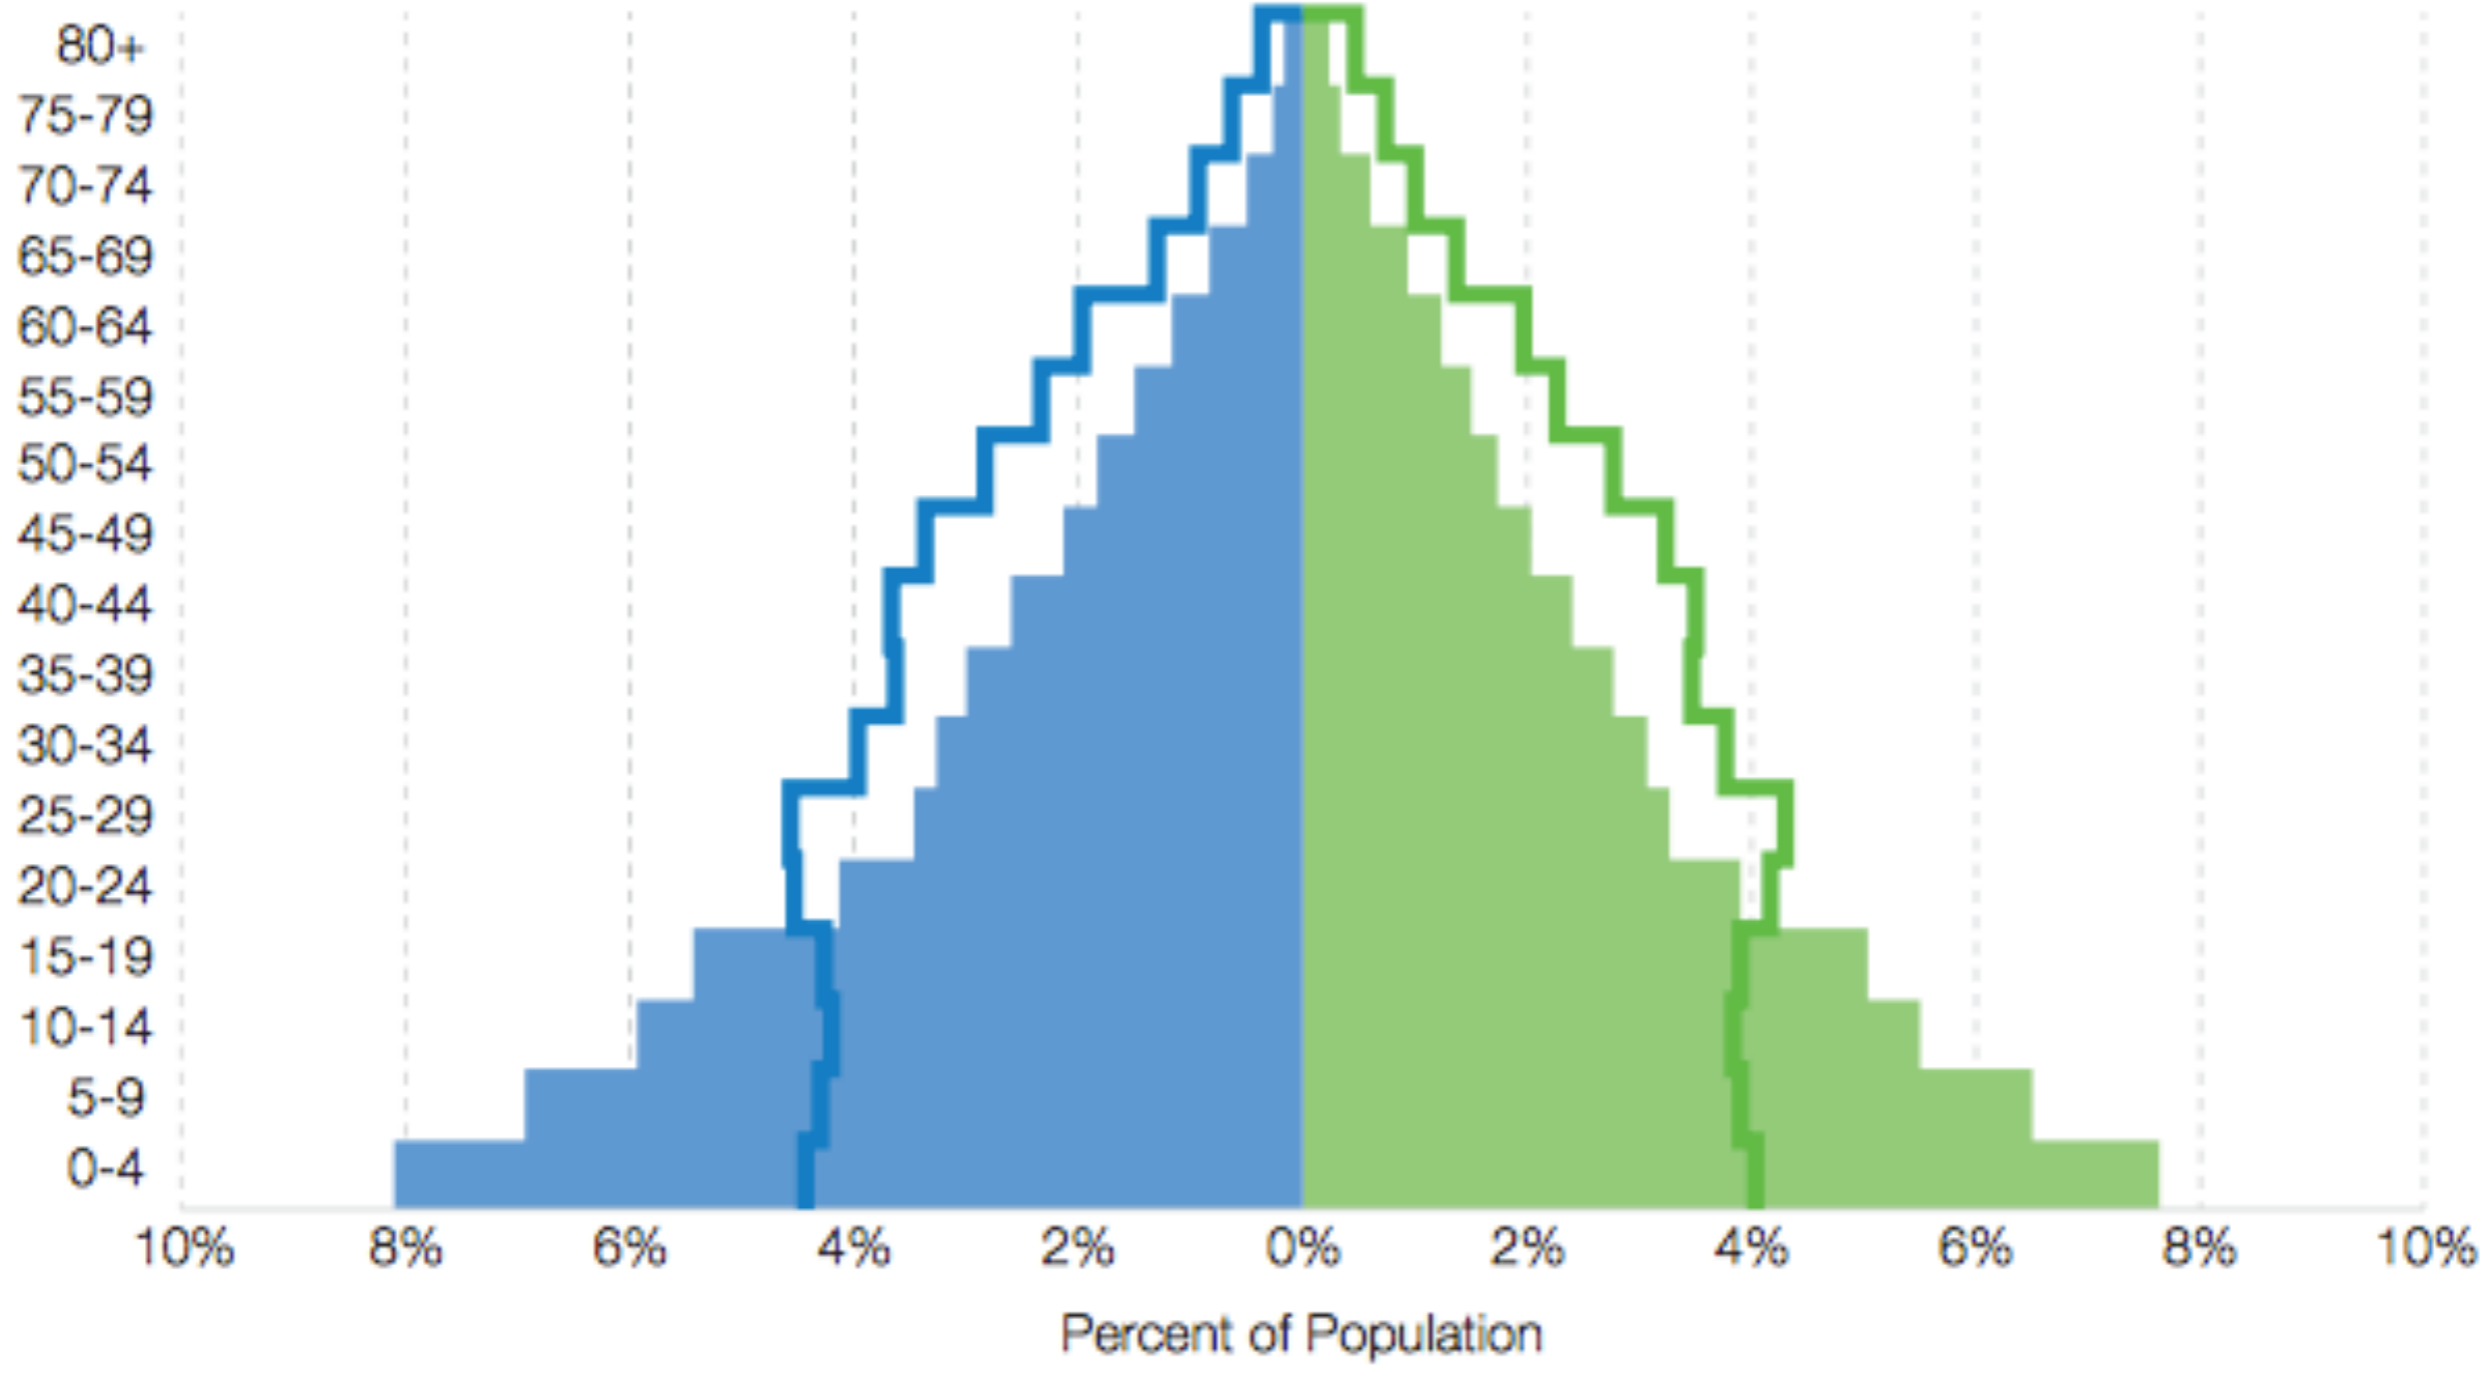

2014

WORLD
POPULATION
DATA SHEET

WORLD POPULATION HIGHLIGHTS

FOCUS ON PROGRESS AND CHALLENGES

Age Structure Has Changed Differently Across Regions Between 1970 and 2014.

In 1970, just under one-half (48 percent) of the world's population was younger than 20, a nearly equal percentage was ages 20 to 64, and only 5 percent was 65 and older. Today, as a result of lower fertility rates and longer life expectancy, the share of global population under age 20 has dropped to about 35 percent, the population between ages 20 and 64 represent 58 percent, and ages 65 and older represent 7 percent. Asia, Latin America, and Oceania all have population age structures similar to the global averages. In 1970, Europe and North America were similar to the world average today, and their slower growth resulted in a current population much older than the global average. Africa's population is at the other end of the age spectrum—Africa's current youthful age structure is much like the global average in 1970.

1

Europe

2

North America

3

Africa

4

Latin America

Africa