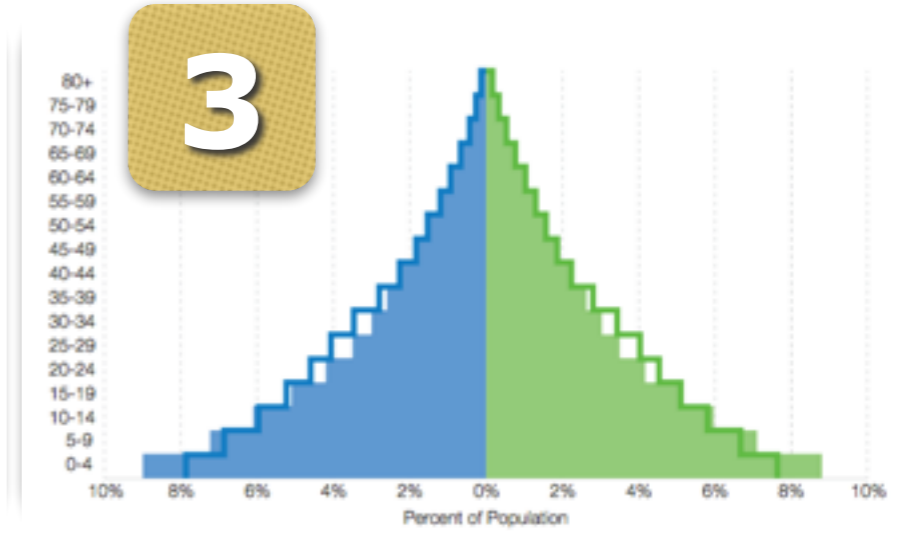

Match each population pyramid with the correct continent/region: Africa - Asia - Europe - Latin America - North America - Oceania

1

2

3

4

5

6