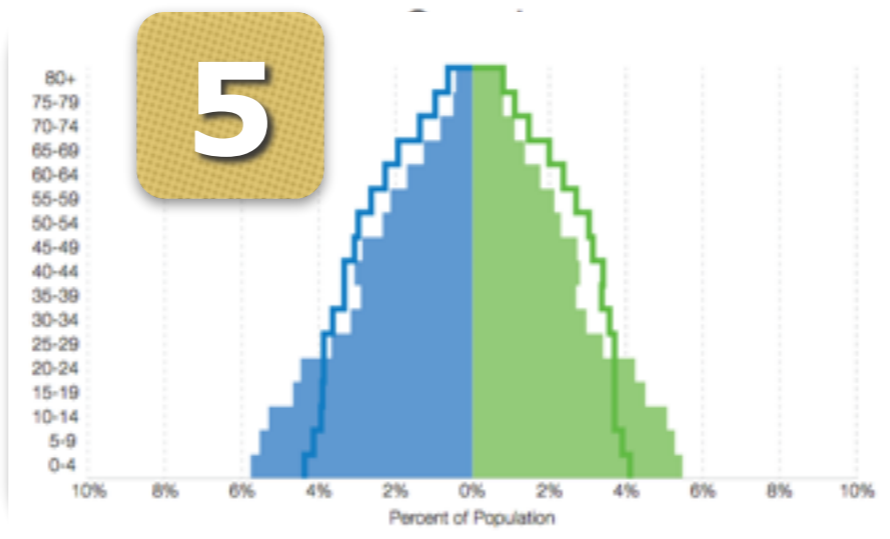

Europe

North America

Africa