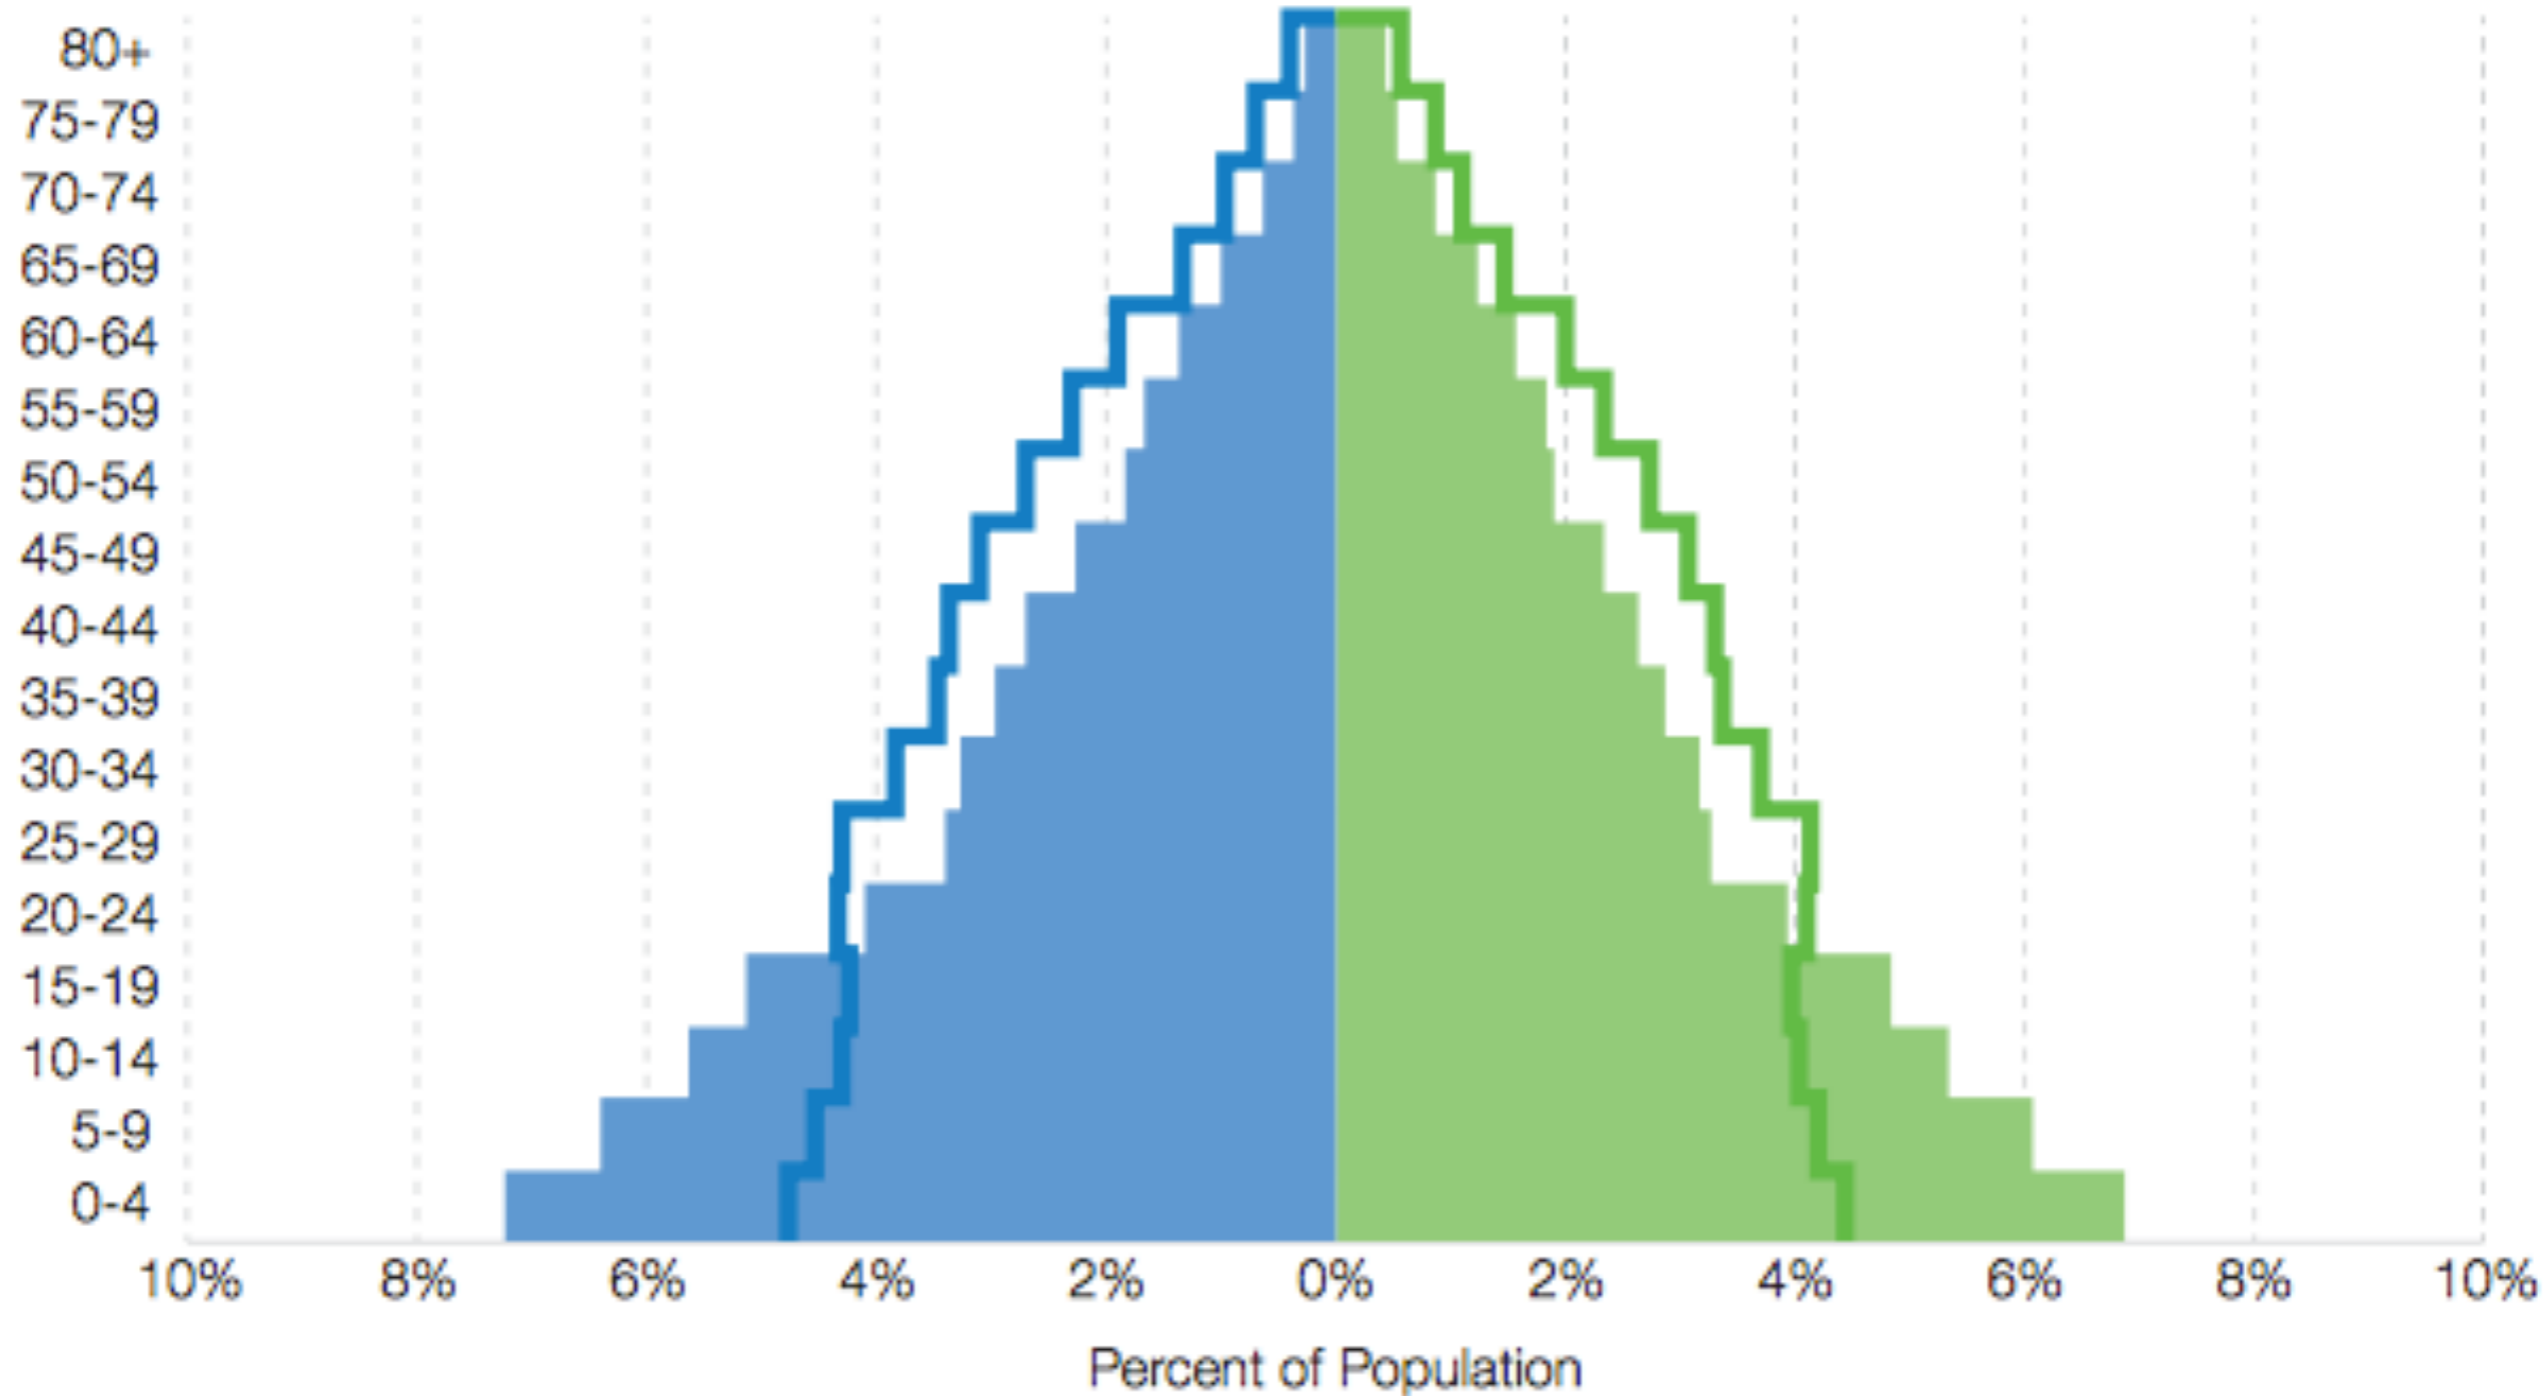

7.2
BILLION

Worldwide population in 2014;
6 billion in less developed
countries and 1.2 billion in
more developed countries.

2.5

The total fertility rate worldwide.
TFRs range from 1.1 children per
woman in Taiwan to 7.6 in Niger.

53%

The percentage of the world's
population living in urban areas.

38

Since 1970, the global infant
mortality rate declined from
80 infant deaths per 1,000 live
births to 38 per 1,000 live births.

POPULATION REFERENCE BUREAU

2014

WORLD
POPULATION
DATA SHEET

WORLD POPULATION HIGHLIGHTS

FOCUS ON PROGRESS AND CHALLENGES

Age Structure Has Changed Differently Across Regions Between 1970 and 2014.

In 1970, just under one-half (48 percent) of the world's population was younger than 20, a nearly equal percentage was ages 20 to 64, and only 5 percent was 65 and older. Today, as a result of lower fertility rates and longer life expectancy, the share of global population under age 20 has dropped to about 35 percent, the population between ages 20 and 64 represent 58 percent, and ages 65 and older represent 7 percent. Asia, Latin America, and Oceania all have population age structures similar to the global averages. In 1970, Europe and North America were similar to the world average today, and their slower growth resulted in a current population much older than the global average. Africa's population is at the other end of the age spectrum—Africa's current youthful age structure is much like the global average in 1970.

1970 Male Female 2014 Male Female

SOURCE: United Nations Population Division, *World Population Prospects: The 2012 Revision* (New York: United Nations, 2013).

World

Match each population pyramid with the correct continent/region: Africa - Asia - Europe - Latin America - North America - Oceania