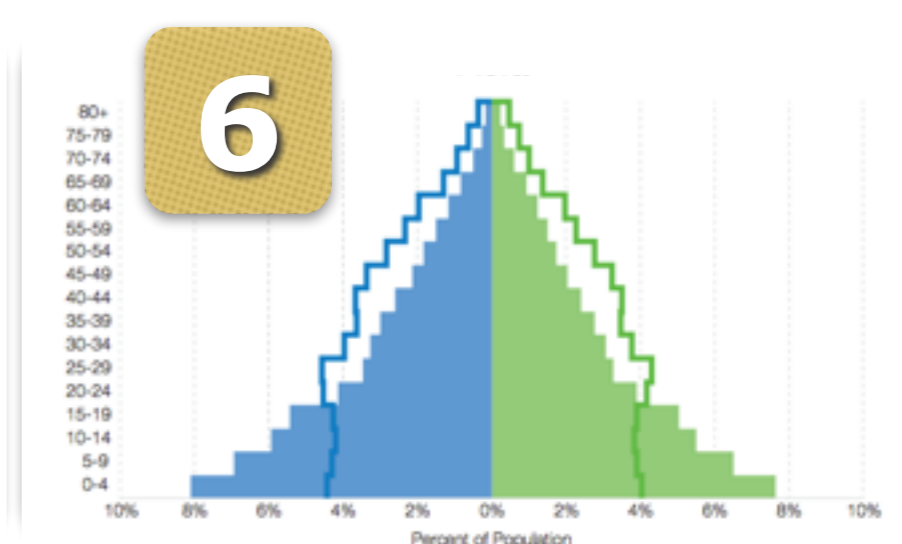

2014

WORLD
POPULATION
DATA SHEET

WORLD POPULATION HIGHLIGHTS

FOCUS ON PROGRESS AND CHALLENGES

Age Structure Has Changed Differently Across Regions Between 1970 and 2014.

In 1970, just under one-half (48 percent) of the world's population was younger than 20, a nearly equal percentage was ages 20 to 64, and only 5 percent was 65 and older. Today, as a result of lower fertility rates and longer life expectancy, the share of global population under age 20 has dropped to about 35 percent, the population between ages 20 and 64 represent 58 percent, and ages 65 and older represent 7 percent. Asia, Latin America, and Oceania all have population age structures similar to the global averages. In 1970, Europe and North America were similar to the world average today, and their slower growth resulted in a current population much older than the global average. Africa's population is at the other end of the age spectrum—Africa's current youthful age structure is much like the global average in 1970.

1

2

3

4

5

6

Match each population pyramid with the correct continent/region: Africa - Asia - Europe - Latin America - North America - Oceania

Europe