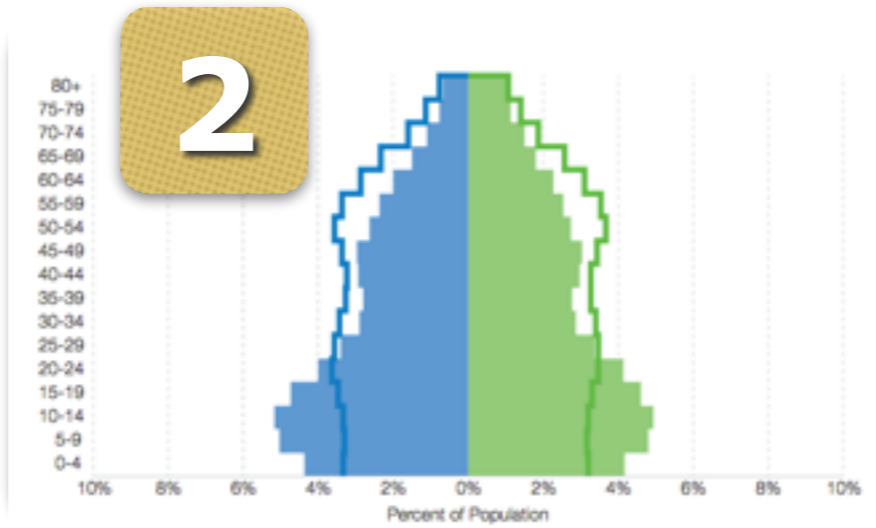

Match each population pyramid with the correct continent/region: Africa - Asia - Europe - Latin America - North America - Oceania