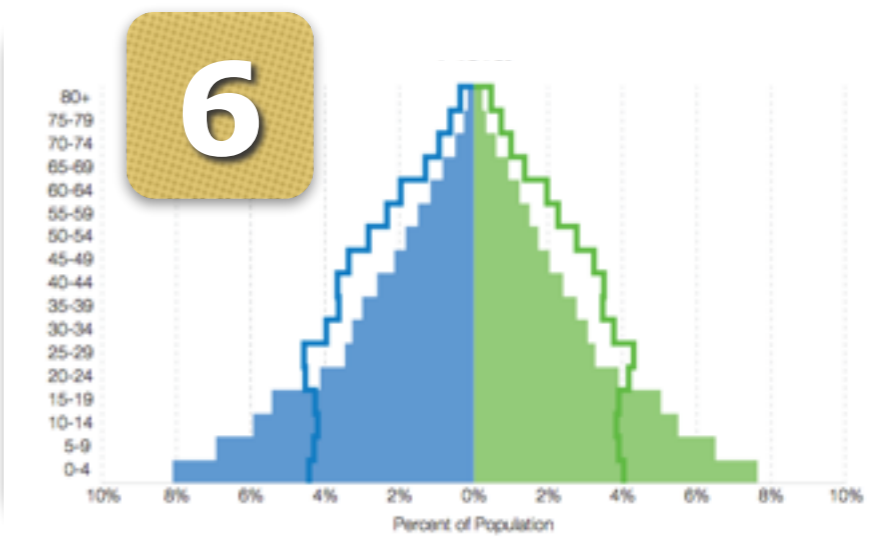

53%

The percentage of the world's
population living in urban areas.

38

Since 1970, the global infant
mortality rate declined from
80 infant deaths per 1,000 live
births to 38 per 1,000 live births.

POPULATION REFERENCE BUREAU

2014

WORLD
POPULATION
DATA SHEET

WORLD POPULATION HIGHLIGHTS

FOCUS ON PROGRESS AND CHALLENGES

Age Structure Has Changed Differently Across Regions Between 1970 and 2014.

In 1970, just under one-half (48 percent) of the world's population was younger than 20, a nearly equal percentage was ages 20 to 64, and only 5 percent was 65 and older. Today, as a result of lower fertility rates and longer life expectancy, the share of global population under age 20 has dropped to about 35 percent, the population between ages 20 and 64 represent 58 percent, and ages 65 and older represent 7 percent. Asia, Latin America, and Oceania all have population age structures similar to the global averages. In 1970, Europe and North America were similar to the world average today, and their slower growth resulted in a current population much older than the global average. Africa's population is at the other end of the age spectrum—Africa's current youthful age structure is much like the global average in 1970.

1

2

3

4

5

6

Match each population pyramid with the correct continent/region: Africa - Asia - Europe - Latin America - North America - Oceania

Europe