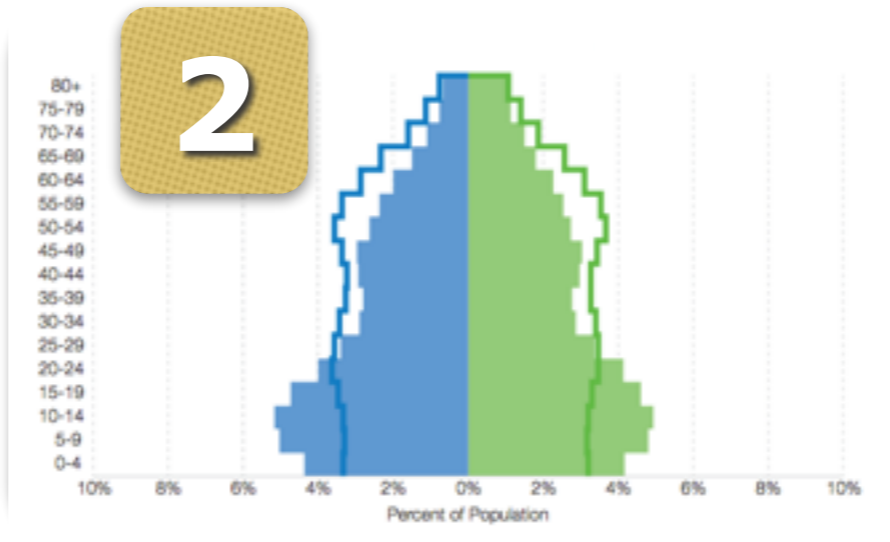

Match each population pyramid with the correct continent/region: Africa - Asia - Europe - Latin America - North America - Oceania