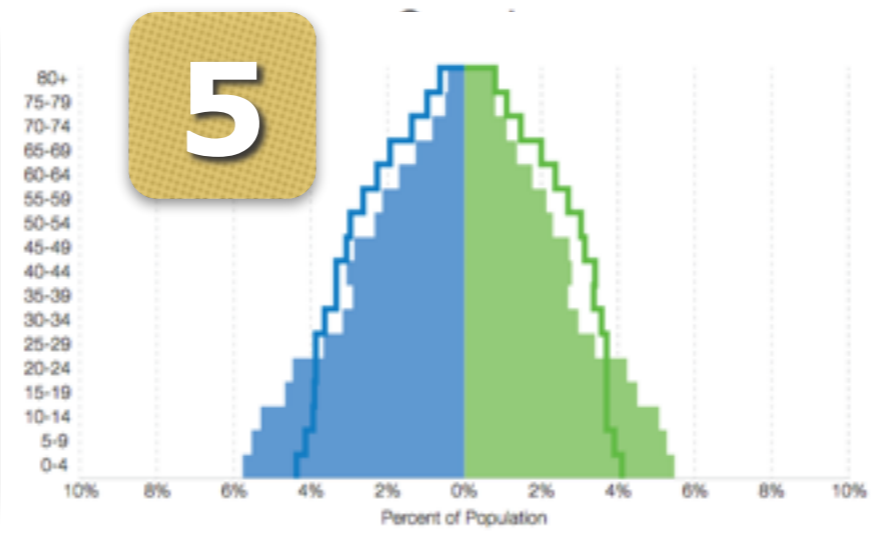

2014

WORLD
POPULATION
DATA SHEET

WORLD POPULATION HIGHLIGHTS

FOCUS ON PROGRESS AND CHALLENGES

Age Structure Has Changed Differently Across Regions Between 1970 and 2014.

In 1970, just under one-half (48 percent) of the world's population was younger than 20, a nearly equal percentage was ages 20 to 64, and only 5 percent was 65 and older. Today, as a result of lower fertility rates and longer life expectancy, the share of global population under age 20 has dropped to about 35 percent, the population between ages 20 and 64 represent 58 percent, and ages 65 and older represent 7 percent. Asia, Latin America, and Oceania all have population age structures similar to the global averages. In 1970, Europe and North America were similar to the world average today, and their slower growth resulted in a current population much older than the global average. Africa's population is at the other end of the age spectrum—Africa's current youthful age structure is much like the global average in 1970.

1

2

3

4

5

6

Match each population pyramid with the correct continent/region: Africa - Asia - Europe - Latin America - North America - Oceania

Europe