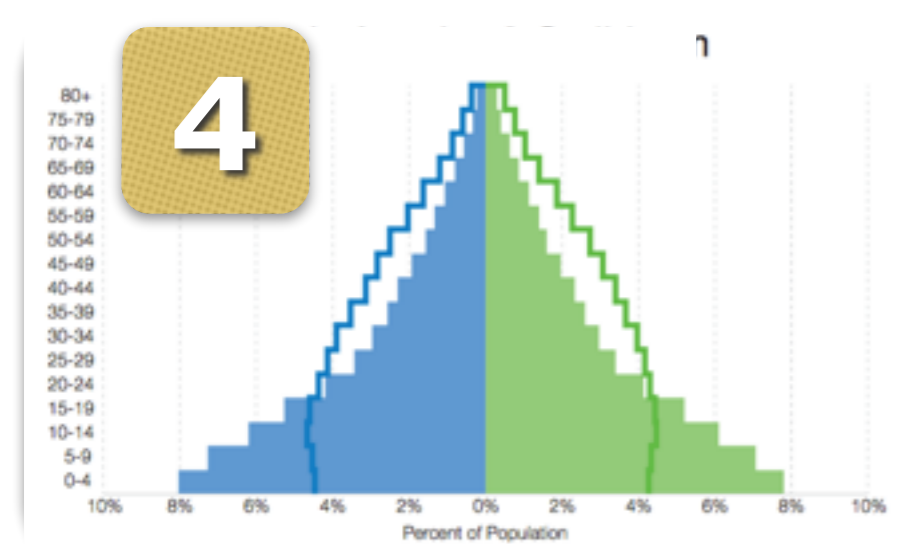

2014

WORLD
POPULATION
DATA SHEET

WORLD POPULATION HIGHLIGHTS

FOCUS ON PROGRESS AND CHALLENGES

Age Structure Has Changed Differently Across Regions Between 1970 and 2014.

In 1970, just under one-half (48 percent) of the world's population was younger than 20, a nearly equal percentage was ages 20 to 64, and only 5 percent was 65 and older. Today, as a result of lower fertility rates and longer life expectancy, the share of global population under age 20 has dropped to about 35 percent, the population between ages 20 and 64 represent 58 percent, and ages 65 and older represent 7 percent. Asia, Latin America, and Oceania all have population age structures similar to the global averages. In 1970, Europe and North America were similar to the world average today, and their slower growth resulted in a current population much older than the global average. Africa's population is at the other end of the age spectrum—Africa's current youthful age structure is much like the global average in 1970.

1

2

3

4

5

6

Match each population pyramid with the correct continent/region: Africa - Asia - Europe - Latin America - North America - Oceania

Europe