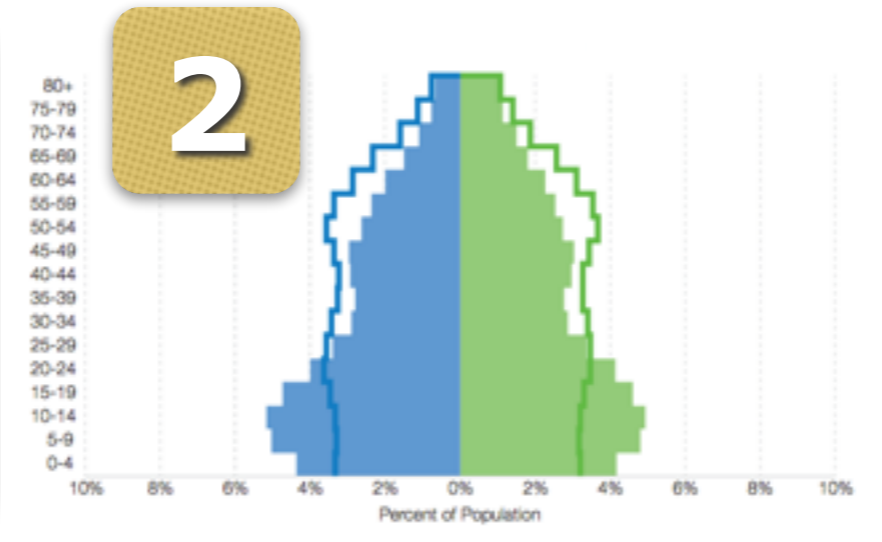

2014

WORLD
POPULATION
DATA SHEET

WORLD POPULATION HIGHLIGHTS

FOCUS ON PROGRESS AND CHALLENGES

Age Structure Has Changed Differently Across Regions Between 1970 and 2014.

In 1970, just under one-half (48 percent) of the world's population was younger than 20, a nearly equal percentage was ages 20 to 64, and only 5 percent was 65 and older. Today, as a result of lower fertility rates and longer life expectancy, the share of global population under age 20 has dropped to about 35 percent, the population between ages 20 and 64 represent 58 percent, and ages 65 and older represent 7 percent. Asia, Latin America, and Oceania all have population age structures similar to the global averages. In 1970, Europe and North America were similar to the world average today, and their slower growth resulted in a current population much older than the global average. Africa's population is at the other end of the age spectrum—Africa's current youthful age structure is much like the global average in 1970.

1

2

3

4

5

6

Match each population pyramid with the correct continent/region: Africa - Asia - Europe - Latin America - North America - Oceania

Europe