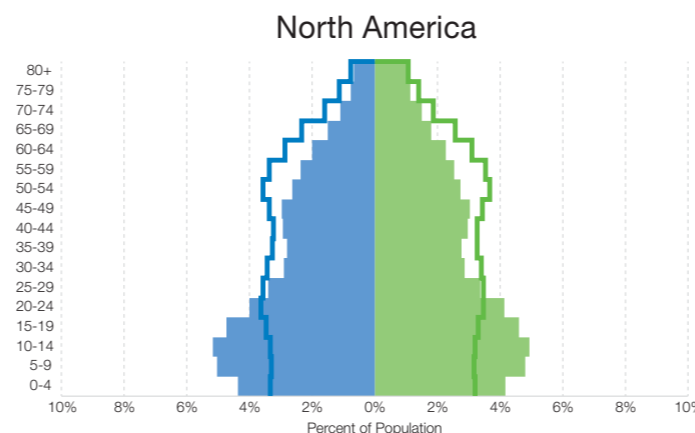

7.2
BILLION

Worldwide population in 2014;
6 billion in less developed
countries and 1.2 billion in
more developed countries.

2.5

The total fertility rate worldwide.
TFRs range from 1.1 children per
woman in Taiwan to 7.6 in Niger.

53%

The percentage of the world's
population living in urban areas.

38

Since 1970, the global infant
mortality rate declined from
80 infant deaths per 1,000 live
births to 38 per 1,000 live births.

POPULATION REFERENCE BUREAU

2014

WORLD
POPULATION
DATA SHEET

WORLD POPULATION HIGHLIGHTS

FOCUS ON PROGRESS AND CHALLENGES

Age Structure Has Changed Differently Across Regions Between 1970 and 2014.

In 1970, just under one-half (48 percent) of the world's population was younger than 20, a nearly equal percentage was ages 20 to 64, and only 5 percent was 65 and older. Today, as a result of lower fertility rates and longer life expectancy, the share of global population under age 20 has dropped to about 35 percent, the population between ages 20 and 64 represent 58 percent, and ages 65 and older represent 7 percent. Asia, Latin America, and Oceania all have population age structures similar to the global averages. In 1970, Europe and North America were similar to the world average today, and their slower growth resulted in a current population much older than the global average. Africa's population is at the other end of the age spectrum—Africa's current youthful age structure is much like the global average in 1970.

1970 Male Female 2014 Male Female

SOURCE: United Nations Population Division, *World Population Prospects: The 2012 Revision* (New York: United Nations, 2013).

World

Match each population pyramid with the correct continent/region: Africa - Asia - Europe - Latin America - North America - Oceania