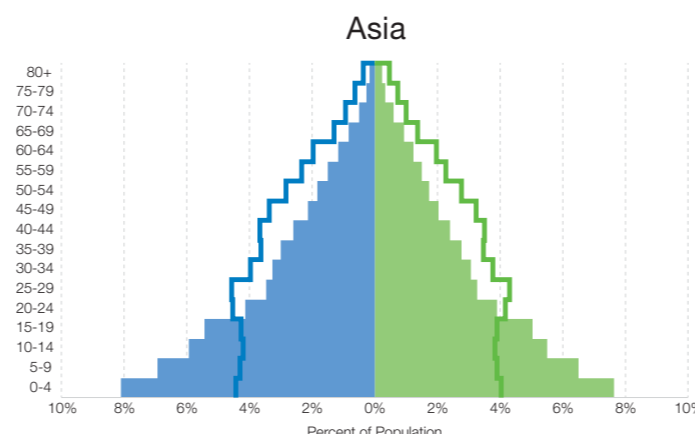

7.2
BILLION

Worldwide population in 2014;
6 billion in less developed
countries and 1.2 billion in
more developed countries.

2.5

The total fertility rate worldwide.
TFRs range from 1.1 children per
woman in Taiwan to 7.6 in Niger.

53%

The percentage of the world's
population living in urban areas.

38

Since 1970, the global infant
mortality rate declined from
80 infant deaths per 1,000 live
births to 38 per 1,000 live births.

POPULATION REFERENCE BUREAU

2014

WORLD
POPULATION
DATA SHEET

WORLD POPULATION HIGHLIGHTS

FOCUS ON PROGRESS AND CHALLENGES

Age Structure Has Changed Differently Across Regions Between 1970 and 2014.

In 1970, just under one-half (48 percent) of the world's population was younger than 20, a nearly equal percentage was ages 20 to 64, and only 5 percent was 65 and older. Today, as a result of lower fertility rates and longer life expectancy, the share of global population under age 20 has dropped to about 35 percent, the population between ages 20 and 64 represent 58 percent, and ages 65 and older represent 7 percent. Asia, Latin America, and Oceania all have population age structures similar to the global averages. In 1970, Europe and North America were similar to the world average today, and their slower growth resulted in a current population much older than the global average. Africa's population is at the other end of the age spectrum—Africa's current youthful age structure is much like the global average in 1970.

1970 Male Female 2014 Male Female

SOURCE: United Nations Population Division, *World Population Prospects: The 2012 Revision* (New York: United Nations, 2013).

World

Match each population pyramid with the correct continent/region: Africa - Asia - Europe - Latin America - North America - Oceania