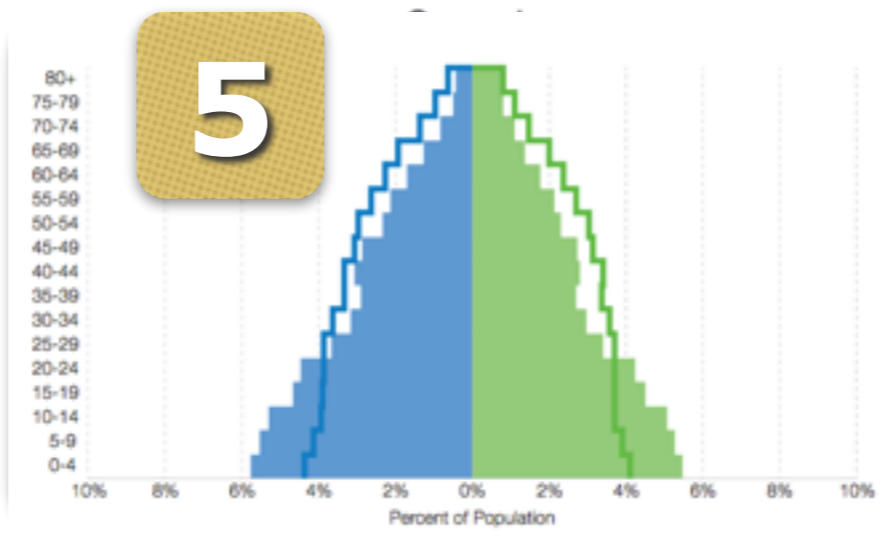

Europe

North America