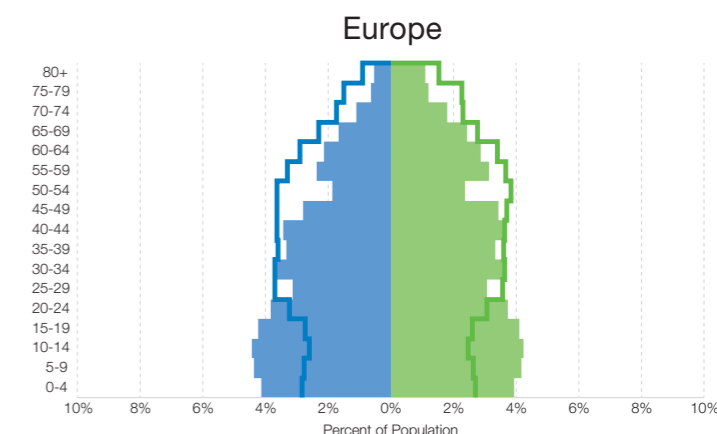

7.2
BILLION

Worldwide population in 2014;
6 billion in less developed
countries and 1.2 billion in
more developed countries.

2.5

The total fertility rate worldwide.
TFRs range from 1.1 children per
woman in Taiwan to 7.6 in Niger.

53%

The percentage of the world's
population living in urban areas.

38

Since 1970, the global infant
mortality rate declined from
80 infant deaths per 1,000 live
births to 38 per 1,000 live births.

POPULATION REFERENCE BUREAU

2014

WORLD
POPULATION
DATA SHEET

WORLD POPULATION HIGHLIGHTS

FOCUS ON PROGRESS AND CHALLENGES

Age Structure Has Changed Differently Across Regions Between 1970 and 2014.

In 1970, just under one-half (48 percent) of the world's population was younger than 20, a nearly equal percentage was ages 20 to 64, and only 5 percent was 65 and older. Today, as a result of lower fertility rates and longer life expectancy, the share of global population under age 20 has dropped to about 35 percent, the population between ages 20 and 64 represent 58 percent, and ages 65 and older represent 7 percent. Asia, Latin America, and Oceania all have population age structures similar to the global averages. In 1970, Europe and North America were similar to the world average today, and their slower growth resulted in a current population much older than the global average. Africa's population is at the other end of the age spectrum—Africa's current youthful age structure is much like the global average in 1970.

1970 Male Female 2014 Male Female

SOURCE: United Nations Population Division, *World Population Prospects: The 2012 Revision* (New York: United Nations, 2013).

World

Match each population pyramid with the correct continent/region: Africa - Asia - Europe - Latin America - North America - Oceania