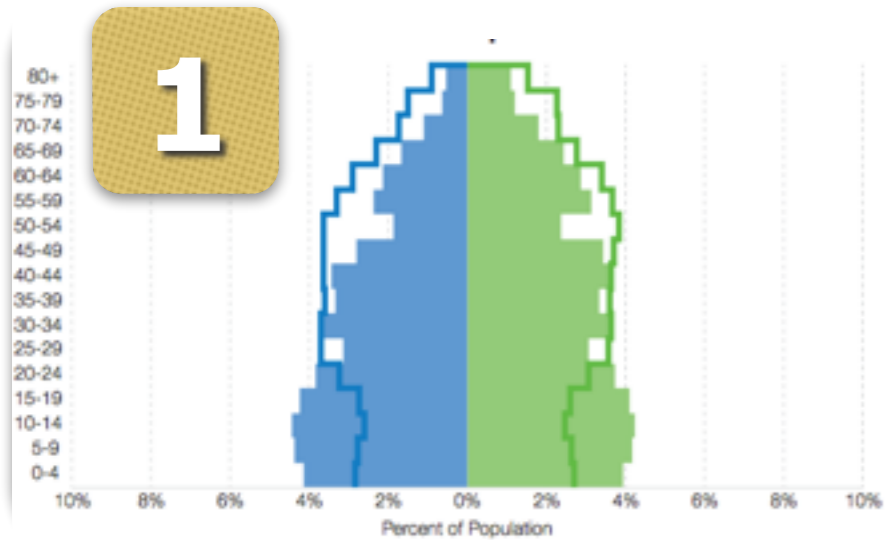

2014

WORLD
POPULATION
DATA SHEET

WORLD POPULATION HIGHLIGHTS

FOCUS ON PROGRESS AND CHALLENGES

Age Structure Has Changed Differently Across Regions Between 1970 and 2014.

In 1970, just under one-half (48 percent) of the world's population was younger than 20, a nearly equal percentage was ages 20 to 64, and only 5 percent was 65 and older. Today, as a result of lower fertility rates and longer life expectancy, the share of global population under age 20 has dropped to about 35 percent, the population between ages 20 and 64 represent 58 percent, and ages 65 and older represent 7 percent. Asia, Latin America, and Oceania all have population age structures similar to the global averages. In 1970, Europe and North America were similar to the world average today, and their slower growth resulted in a current population much older than the global average. Africa's population is at the other end of the age spectrum—Africa's current youthful age structure is much like the global average in 1970.

Match each population pyramid with the correct continent/region: Africa - Asia - Europe - Latin America - North America - Oceania

Europe

North America

Match each population pyramid with the correct continent/region: Africa - Asia - Europe - Latin America - North America - Oceania