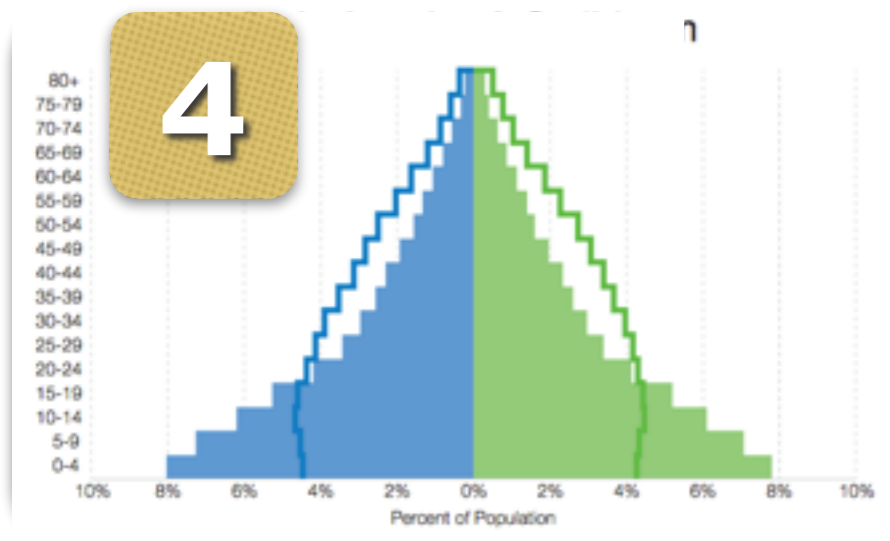

2014

WORLD
POPULATION
DATA SHEET

WORLD POPULATION HIGHLIGHTS

FOCUS ON PROGRESS AND CHALLENGES

Age Structure Has Changed Differently Across Regions Between 1970 and 2014.

In 1970, just under one-half (48 percent) of the world's population was younger than 20, a nearly equal percentage was ages 20 to 64, and only 5 percent was 65 and older. Today, as a result of lower fertility rates and longer life expectancy, the share of global population under age 20 has dropped to about 35 percent, the population between ages 20 and 64 represent 58 percent, and ages 65 and older represent 7 percent. Asia, Latin America, and Oceania all have population age structures similar to the global averages. In 1970, Europe and North America were similar to the world average today, and their slower growth resulted in a current population much older than the global average. Africa's population is at the other end of the age spectrum—Africa's current youthful age structure is much like the global average in 1970.

1

2

3

4

5

6

Match each population pyramid with the correct continent/region: Africa - Asia - Europe - Latin America - North America - Oceania

Europe