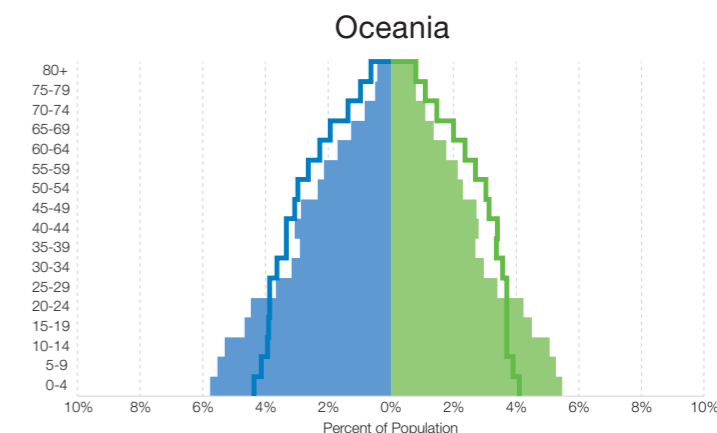

7.2
BILLION

Worldwide population in 2014;
6 billion in less developed
countries and 1.2 billion in
more developed countries.

2.5

The total fertility rate worldwide.
TFRs range from 1.1 children per
woman in Taiwan to 7.6 in Niger.

53%

The percentage of the world's
population living in urban areas.

38

Since 1970, the global infant
mortality rate declined from
80 infant deaths per 1,000 live
births to 38 per 1,000 live births.

POPULATION REFERENCE BUREAU

2014

WORLD
POPULATION
DATA SHEET

WORLD POPULATION HIGHLIGHTS

FOCUS ON PROGRESS AND CHALLENGES

Age Structure Has Changed Differently Across Regions Between 1970 and 2014.

In 1970, just under one-half (48 percent) of the world's population was younger than 20, a nearly equal percentage was ages 20 to 64, and only 5 percent was 65 and older. Today, as a result of lower fertility rates and longer life expectancy, the share of global population under age 20 has dropped to about 35 percent, the population between ages 20 and 64 represent 58 percent, and ages 65 and older represent 7 percent. Asia, Latin America, and Oceania all have population age structures similar to the global averages. In 1970, Europe and North America were similar to the world average today, and their slower growth resulted in a current population much older than the global average. Africa's population is at the other end of the age spectrum—Africa's current youthful age structure is much like the global average in 1970.

1970 Male Female 2014 Male Female

SOURCE: United Nations Population Division, *World Population Prospects: The 2012 Revision* (New York: United Nations, 2013).

World

Match each population pyramid with the correct continent/region: Africa - Asia - Europe - Latin America - North America - Oceania