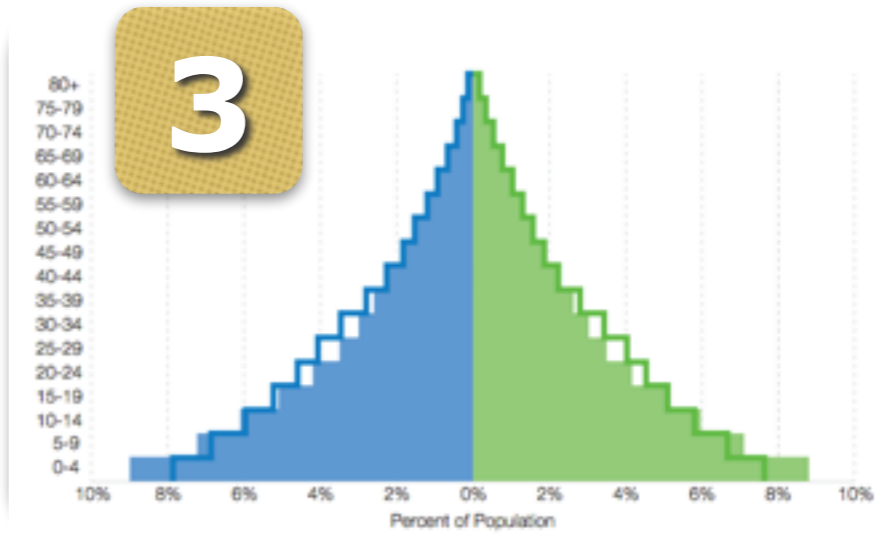

Match each population pyramid with the correct continent/region: Africa - Asia - Europe - Latin America - North America - Oceania