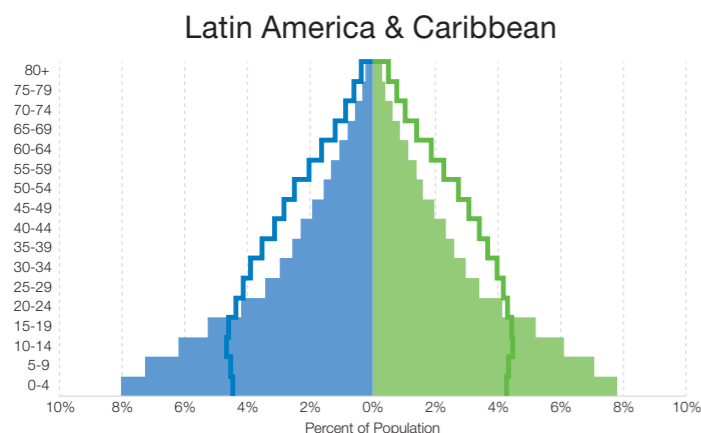

7.2
BILLION

Worldwide population in 2014;
6 billion in less developed
countries and 1.2 billion in
more developed countries.

2.5

The total fertility rate worldwide.
TFRs range from 1.1 children per
woman in Taiwan to 7.6 in Niger.

53%

The percentage of the world's
population living in urban areas.

38

Since 1970, the global infant
mortality rate declined from
80 infant deaths per 1,000 live
births to 38 per 1,000 live births.

POPULATION REFERENCE BUREAU

2014

WORLD
POPULATION
DATA SHEET

WORLD POPULATION HIGHLIGHTS

FOCUS ON PROGRESS AND CHALLENGES

Age Structure Has Changed Differently Across Regions Between 1970 and 2014.

In 1970, just under one-half (48 percent) of the world's population was younger than 20, a nearly equal percentage was ages 20 to 64, and only 5 percent was 65 and older. Today, as a result of lower fertility rates and longer life expectancy, the share of global population under age 20 has dropped to about 35 percent, the population between ages 20 and 64 represent 58 percent, and ages 65 and older represent 7 percent. Asia, Latin America, and Oceania all have population age structures similar to the global averages. In 1970, Europe and North America were similar to the world average today, and their slower growth resulted in a current population much older than the global average. Africa's population is at the other end of the age spectrum—Africa's current youthful age structure is much like the global average in 1970.

1970 Male Female 2014 Male Female

SOURCE: United Nations Population Division, *World Population Prospects: The 2012 Revision* (New York: United Nations, 2013).

World

Match each population pyramid with the correct continent/region: Africa - Asia - Europe - Latin America - North America - Oceania