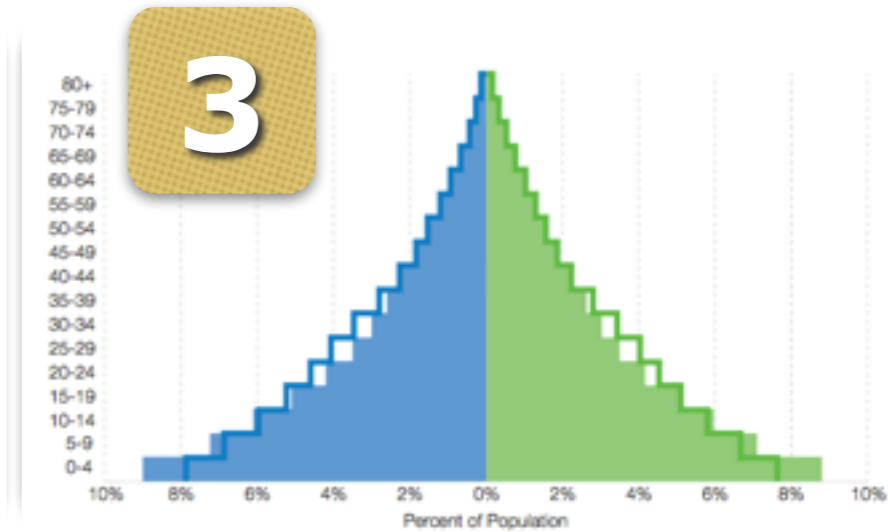

Match each population pyramid with the correct continent/region: Africa - Asia - Europe - Latin America - North America - Oceania