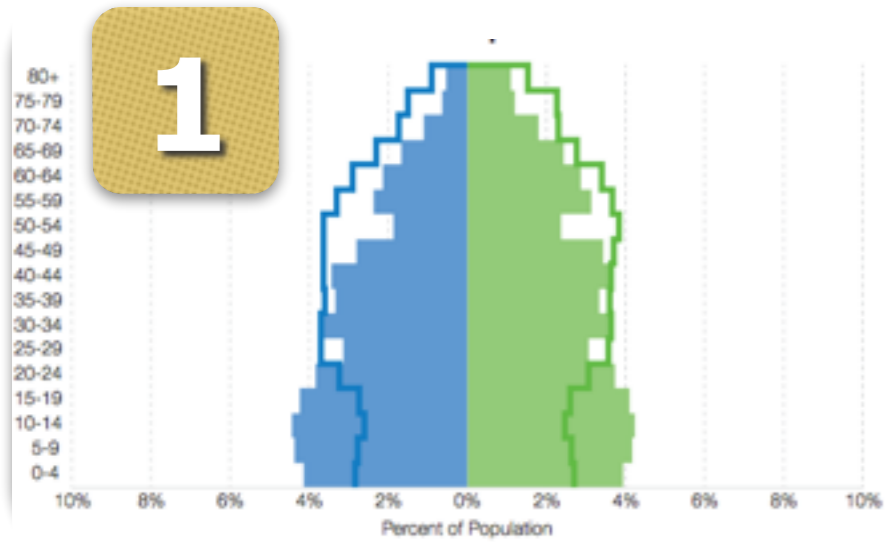

2014

WORLD
POPULATION
DATA SHEET

WORLD POPULATION HIGHLIGHTS

FOCUS ON PROGRESS AND CHALLENGES

Age Structure Has Changed Differently Across Regions Between 1970 and 2014.

In 1970, just under one-half (48 percent) of the world's population was younger than 20, a nearly equal percentage was ages 20 to 64, and only 5 percent was 65 and older. Today, as a result of lower fertility rates and longer life expectancy, the share of global population under age 20 has dropped to about 35 percent, the population between ages 20 and 64 represent 58 percent, and ages 65 and older represent 7 percent. Asia, Latin America, and Oceania all have population age structures similar to the global averages. In 1970, Europe and North America were similar to the world average today, and their slower growth resulted in a current population much older than the global average. Africa's population is at the other end of the age spectrum—Africa's current youthful age structure is much like the global average in 1970.

1

2

3

4

5

6

Match each population pyramid with the correct continent/region: Africa - Asia - Europe - Latin America - North America - Oceania

Europe