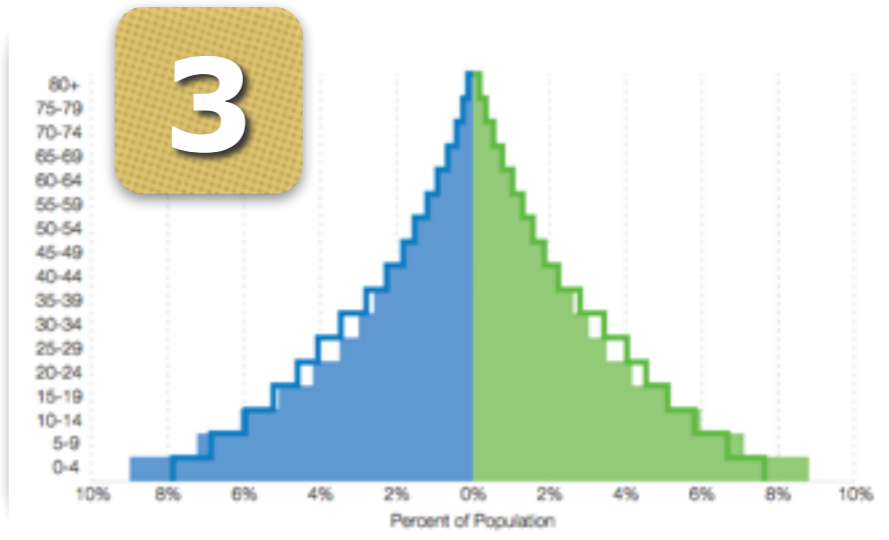

2014

WORLD
POPULATION
DATA SHEET

WORLD POPULATION HIGHLIGHTS

FOCUS ON PROGRESS AND CHALLENGES

Age Structure Has Changed Differently Across Regions Between 1970 and 2014.

In 1970, just under one-half (48 percent) of the world's population was younger than 20, a nearly equal percentage was ages 20 to 64, and only 5 percent was 65 and older. Today, as a result of lower fertility rates and longer life expectancy, the share of global population under age 20 has dropped to about 35 percent, the population between ages 20 and 64 represent 58 percent, and ages 65 and older represent 7 percent. Asia, Latin America, and Oceania all have population age structures similar to the global averages. In 1970, Europe and North America were similar to the world average today, and their slower growth resulted in a current population much older than the global average. Africa's population is at the other end of the age spectrum—Africa's current youthful age structure is much like the global average in 1970.

Match each population pyramid with the correct continent/region: Africa - Asia - Europe - Latin America - North America - Oceania

Europe

North America

Match each population pyramid with the correct continent/region: Africa - Asia - Europe - Latin America - North America - Oceania