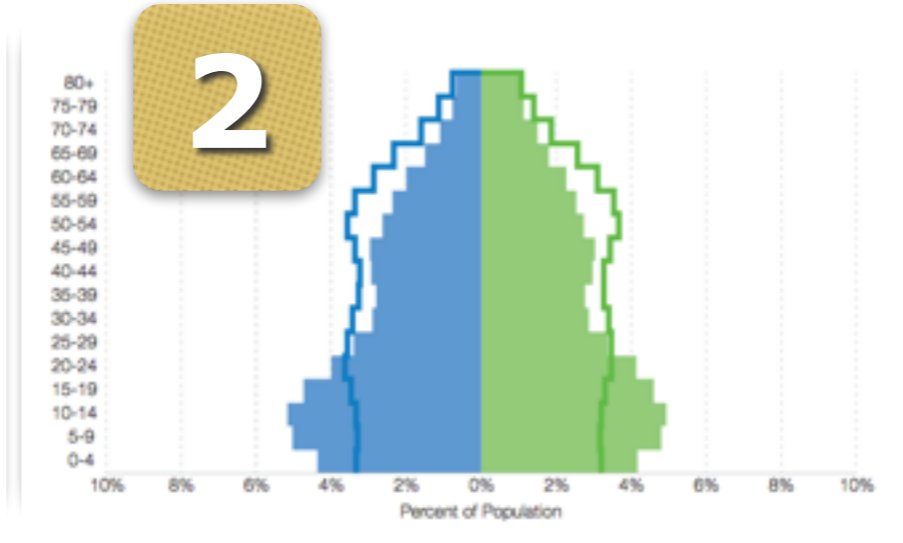

53%

The percentage of the world's
population living in urban areas.

38

Since 1970, the global infant
mortality rate declined from
80 infant deaths per 1,000 live
births to 38 per 1,000 live births.

POPULATION REFERENCE BUREAU

2014

WORLD
POPULATION
DATA SHEET

WORLD POPULATION HIGHLIGHTS

FOCUS ON PROGRESS AND CHALLENGES

Age Structure Has Changed Differently Across Regions Between 1970 and 2014.

In 1970, just under one-half (48 percent) of the world's population was younger than 20, a nearly equal percentage was ages 20 to 64, and only 5 percent was 65 and older. Today, as a result of lower fertility rates and longer life expectancy, the share of global population under age 20 has dropped to about 35 percent, the population between ages 20 and 64 represent 58 percent, and ages 65 and older represent 7 percent. Asia, Latin America, and Oceania all have population age structures similar to the global averages. In 1970, Europe and North America were similar to the world average today, and their slower growth resulted in a current population much older than the global average. Africa's population is at the other end of the age spectrum—Africa's current youthful age structure is much like the global average in 1970.

1970 Male Female 2014 Male Female

SOURCE: United Nations Population Division, *World Population Prospects: The 2012 Revision* (New York: United Nations, 2013).

World

Match each population pyramid with the correct continent/region: Africa - Asia - Europe - Latin America - North America - Oceania

1

2

3

4

5

6

Match each population pyramid with the correct continent/region: Africa - Asia - Europe - Latin America - North America - Oceania

Europe