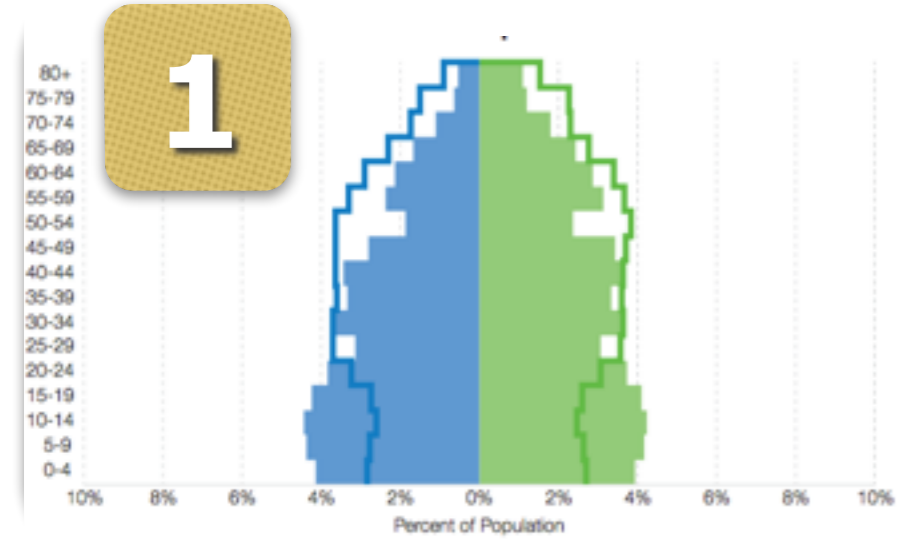

53%

The percentage of the world's
population living in urban areas.

38

Since 1970, the global infant
mortality rate declined from
80 infant deaths per 1,000 live
births to 38 per 1,000 live births.

POPULATION REFERENCE BUREAU

2014

WORLD
POPULATION
DATA SHEET

WORLD POPULATION HIGHLIGHTS

FOCUS ON PROGRESS AND CHALLENGES

Age Structure Has Changed Differently Across Regions Between 1970 and 2014.

In 1970, just under one-half (48 percent) of the world's population was younger than 20, a nearly equal percentage was ages 20 to 64, and only 5 percent was 65 and older. Today, as a result of lower fertility rates and longer life expectancy, the share of global population under age 20 has dropped to about 35 percent, the population between ages 20 and 64 represent 58 percent, and ages 65 and older represent 7 percent. Asia, Latin America, and Oceania all have population age structures similar to the global averages. In 1970, Europe and North America were similar to the world average today, and their slower growth resulted in a current population much older than the global average. Africa's population is at the other end of the age spectrum—Africa's current youthful age structure is much like the global average in 1970.

1970 Male Female 2014 Male Female

SOURCE: United Nations Population Division, *World Population Prospects: The 2012 Revision* (New York: United Nations, 2013).

World

Match each population pyramid with the correct continent/region: Africa - Asia - Europe - Latin America - North America - Oceania

1

2

3

4

5

6

Match each population pyramid with the correct continent/region: Africa - Asia - Europe - Latin America - North America - Oceania

Europe