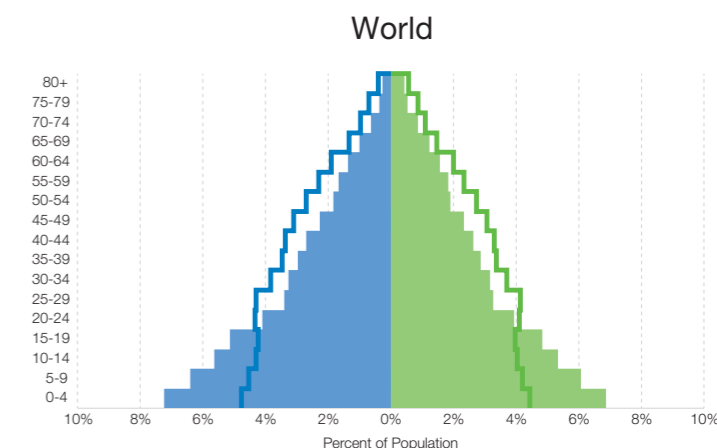

7.2
BILLION

Worldwide population in 2014;
6 billion in less developed
countries and 1.2 billion in
more developed countries.

2.5

The total fertility rate worldwide.
TFRs range from 1.1 children per
woman in Taiwan to 7.6 in Niger.

53%

The percentage of the world's
population living in urban areas.

38

Since 1970, the global infant
mortality rate declined from
80 infant deaths per 1,000 live
births to 38 per 1,000 live births.

POPULATION REFERENCE BUREAU

2014

WORLD
POPULATION
DATA SHEET

WORLD POPULATION HIGHLIGHTS

FOCUS ON PROGRESS AND CHALLENGES

Age Structure Has Changed Differently Across Regions Between 1970 and 2014.

In 1970, just under one-half (48 percent) of the world's population was younger than 20, a nearly equal percentage was ages 20 to 64, and only 5 percent was 65 and older. Today, as a result of lower fertility rates and longer life expectancy, the share of global population under age 20 has dropped to about 35 percent, the population between ages 20 and 64 represent 58 percent, and ages 65 and older represent 7 percent. Asia, Latin America, and Oceania all have population age structures similar to the global averages. In 1970, Europe and North America were similar to the world average today, and their slower growth resulted in a current population much older than the global average. Africa's population is at the other end of the age spectrum—Africa's current youthful age structure is much like the global average in 1970.

1970 Male Female 2014 Male Female

SOURCE: United Nations Population Division, *World Population Prospects: The 2012 Revision* (New York: United Nations, 2013).

World

Match each population pyramid with the correct continent/region: Africa - Asia - Europe - Latin America - North America - Oceania