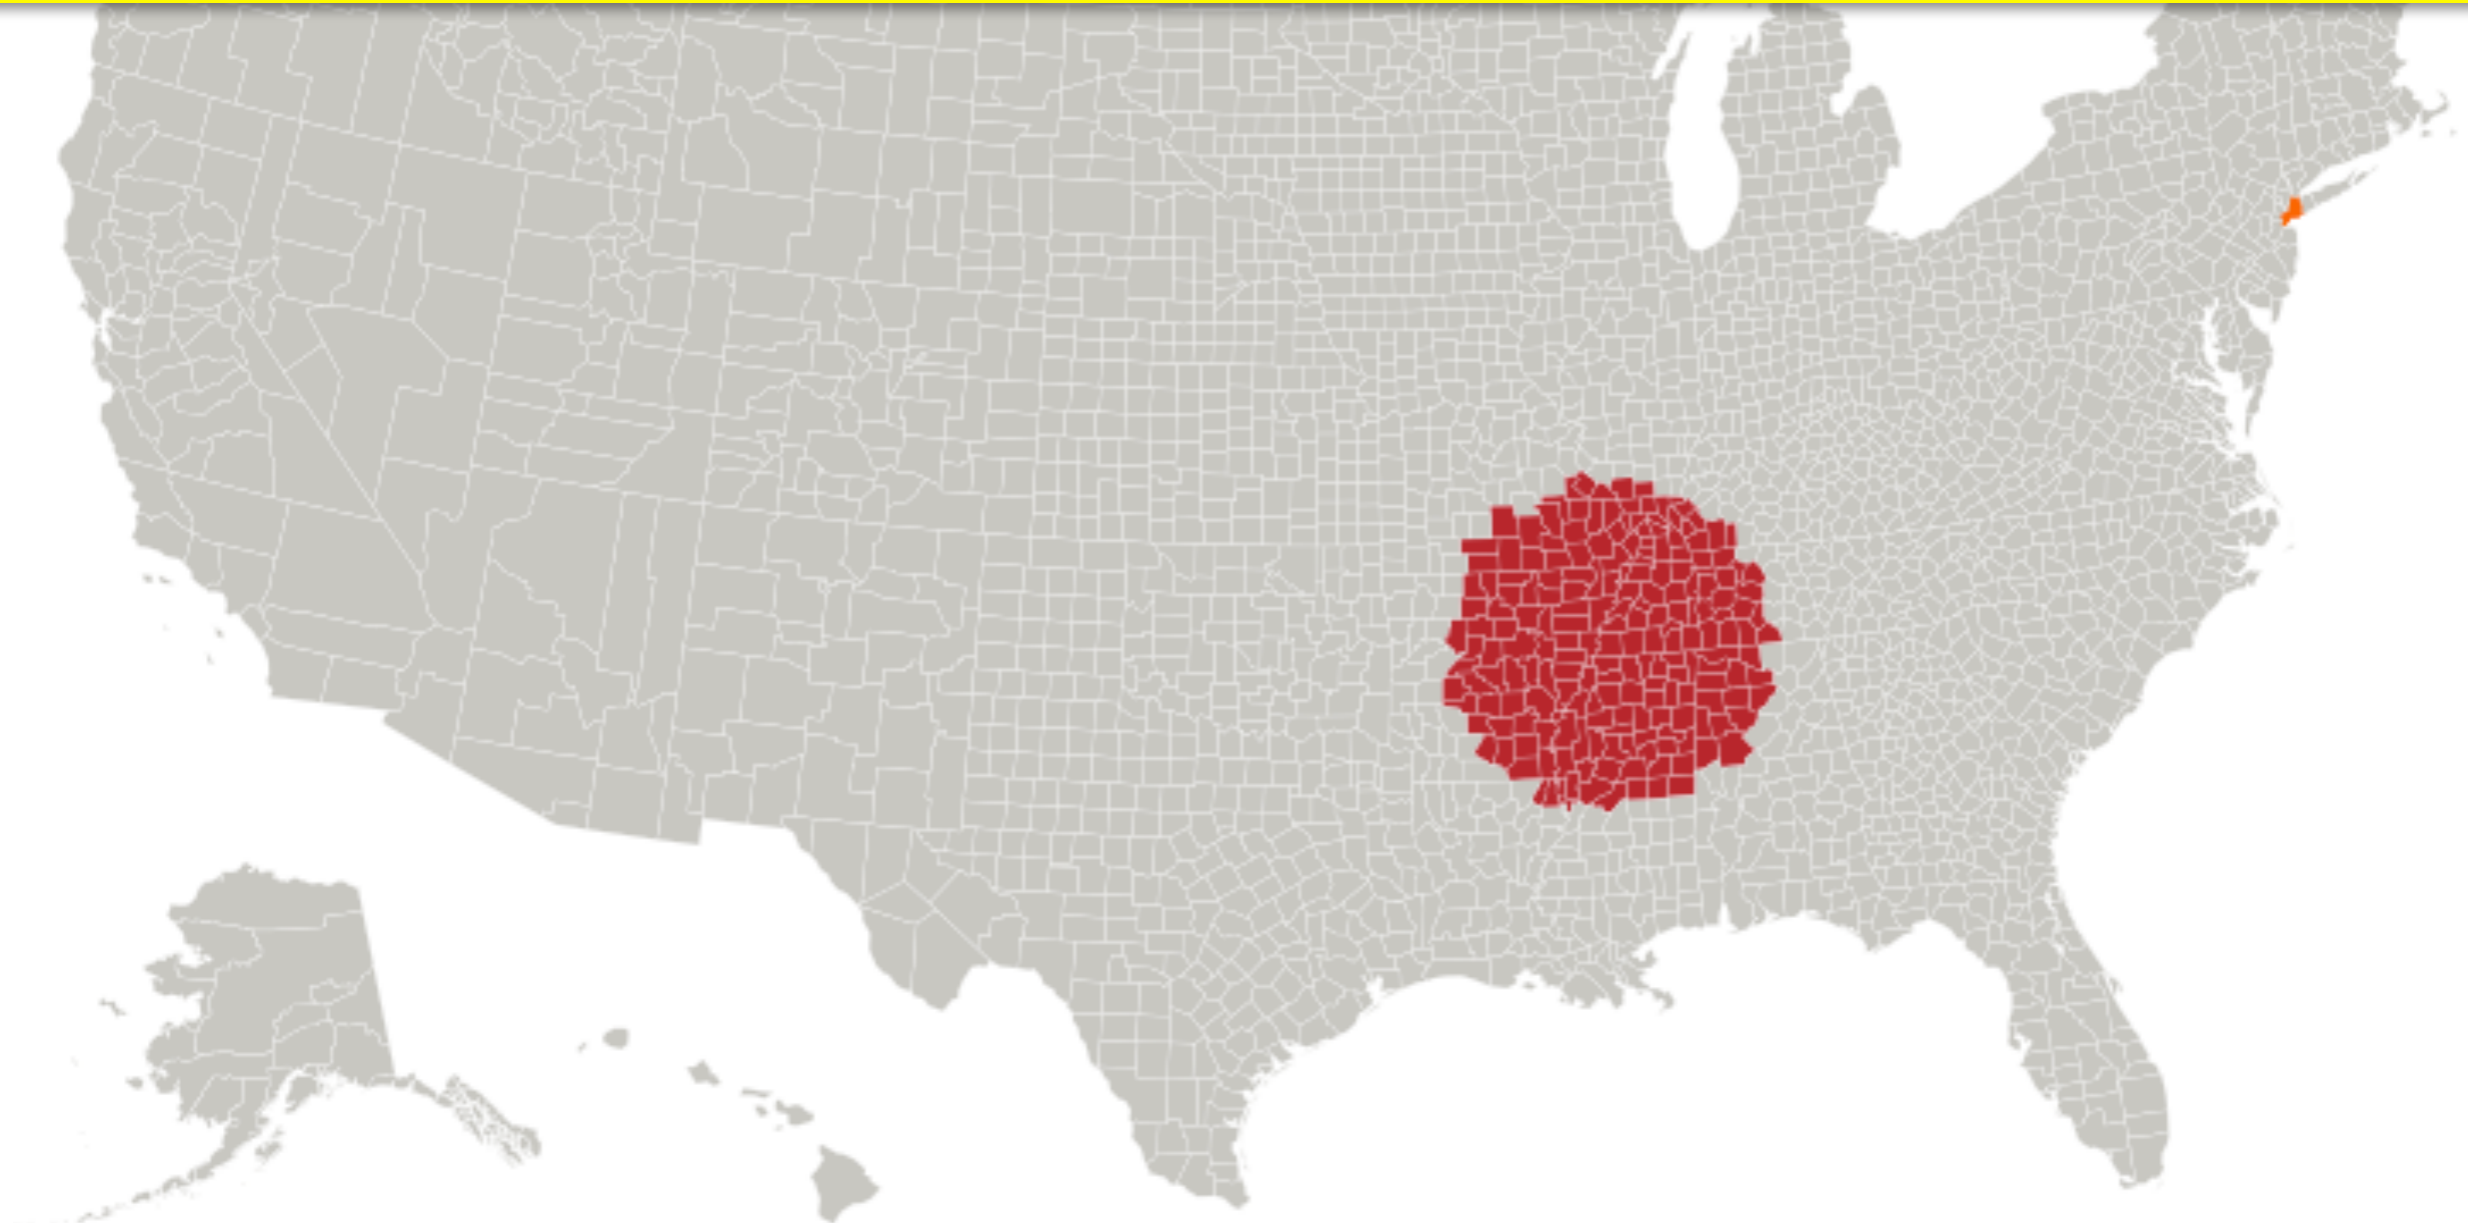

Equal Population Mapper

New York City

Population: 8.18 million

Total Area: 469 square miles

Red Region

Population: 8.10 million

Total Area: 114,499 square miles

Explain how the map illustrates the differences in density in these two different areas of the United States.

High Density versus Low Density