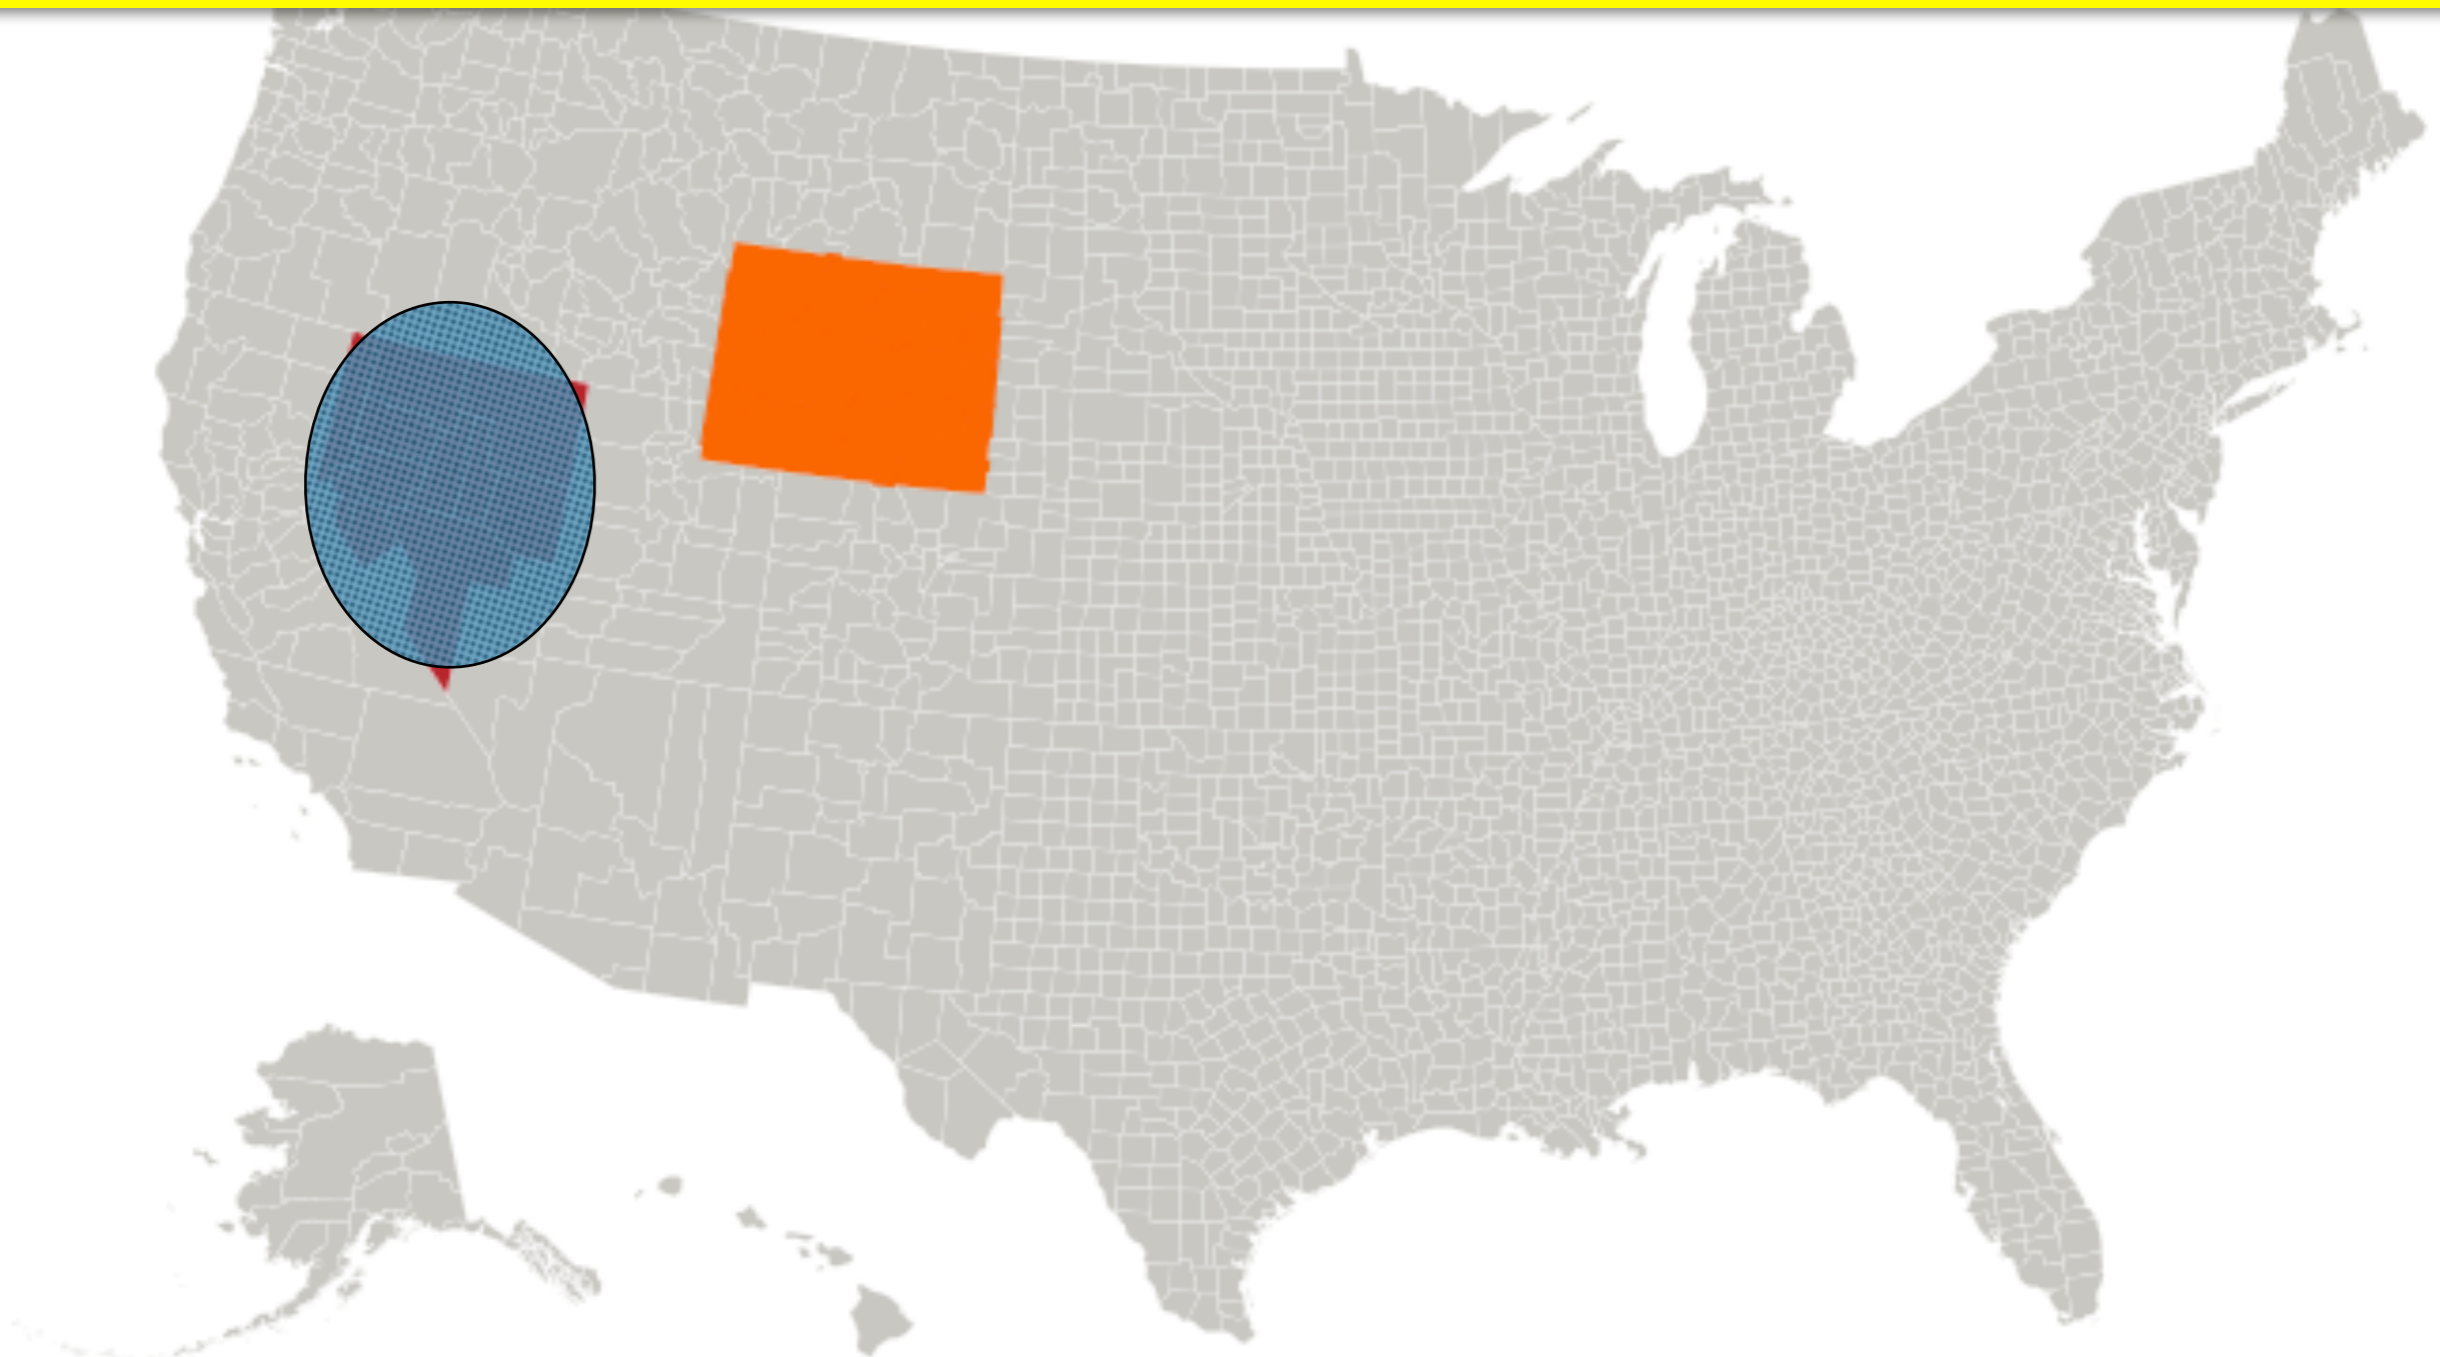

Total Area: 97,813 square miles

Red Region

Population:

Total Area:

Which circle is equal in population to Wyoming?

Equal Population Mapper

Wyoming

Population: 0.56 million

Total Area: 97,813 square miles

Red Region

Population: 0.64 million

Total Area: 87,390 square miles

Which circle is equal in population to Wyoming?

Equal Population Mapper

Wyoming

Population: 0.56 million