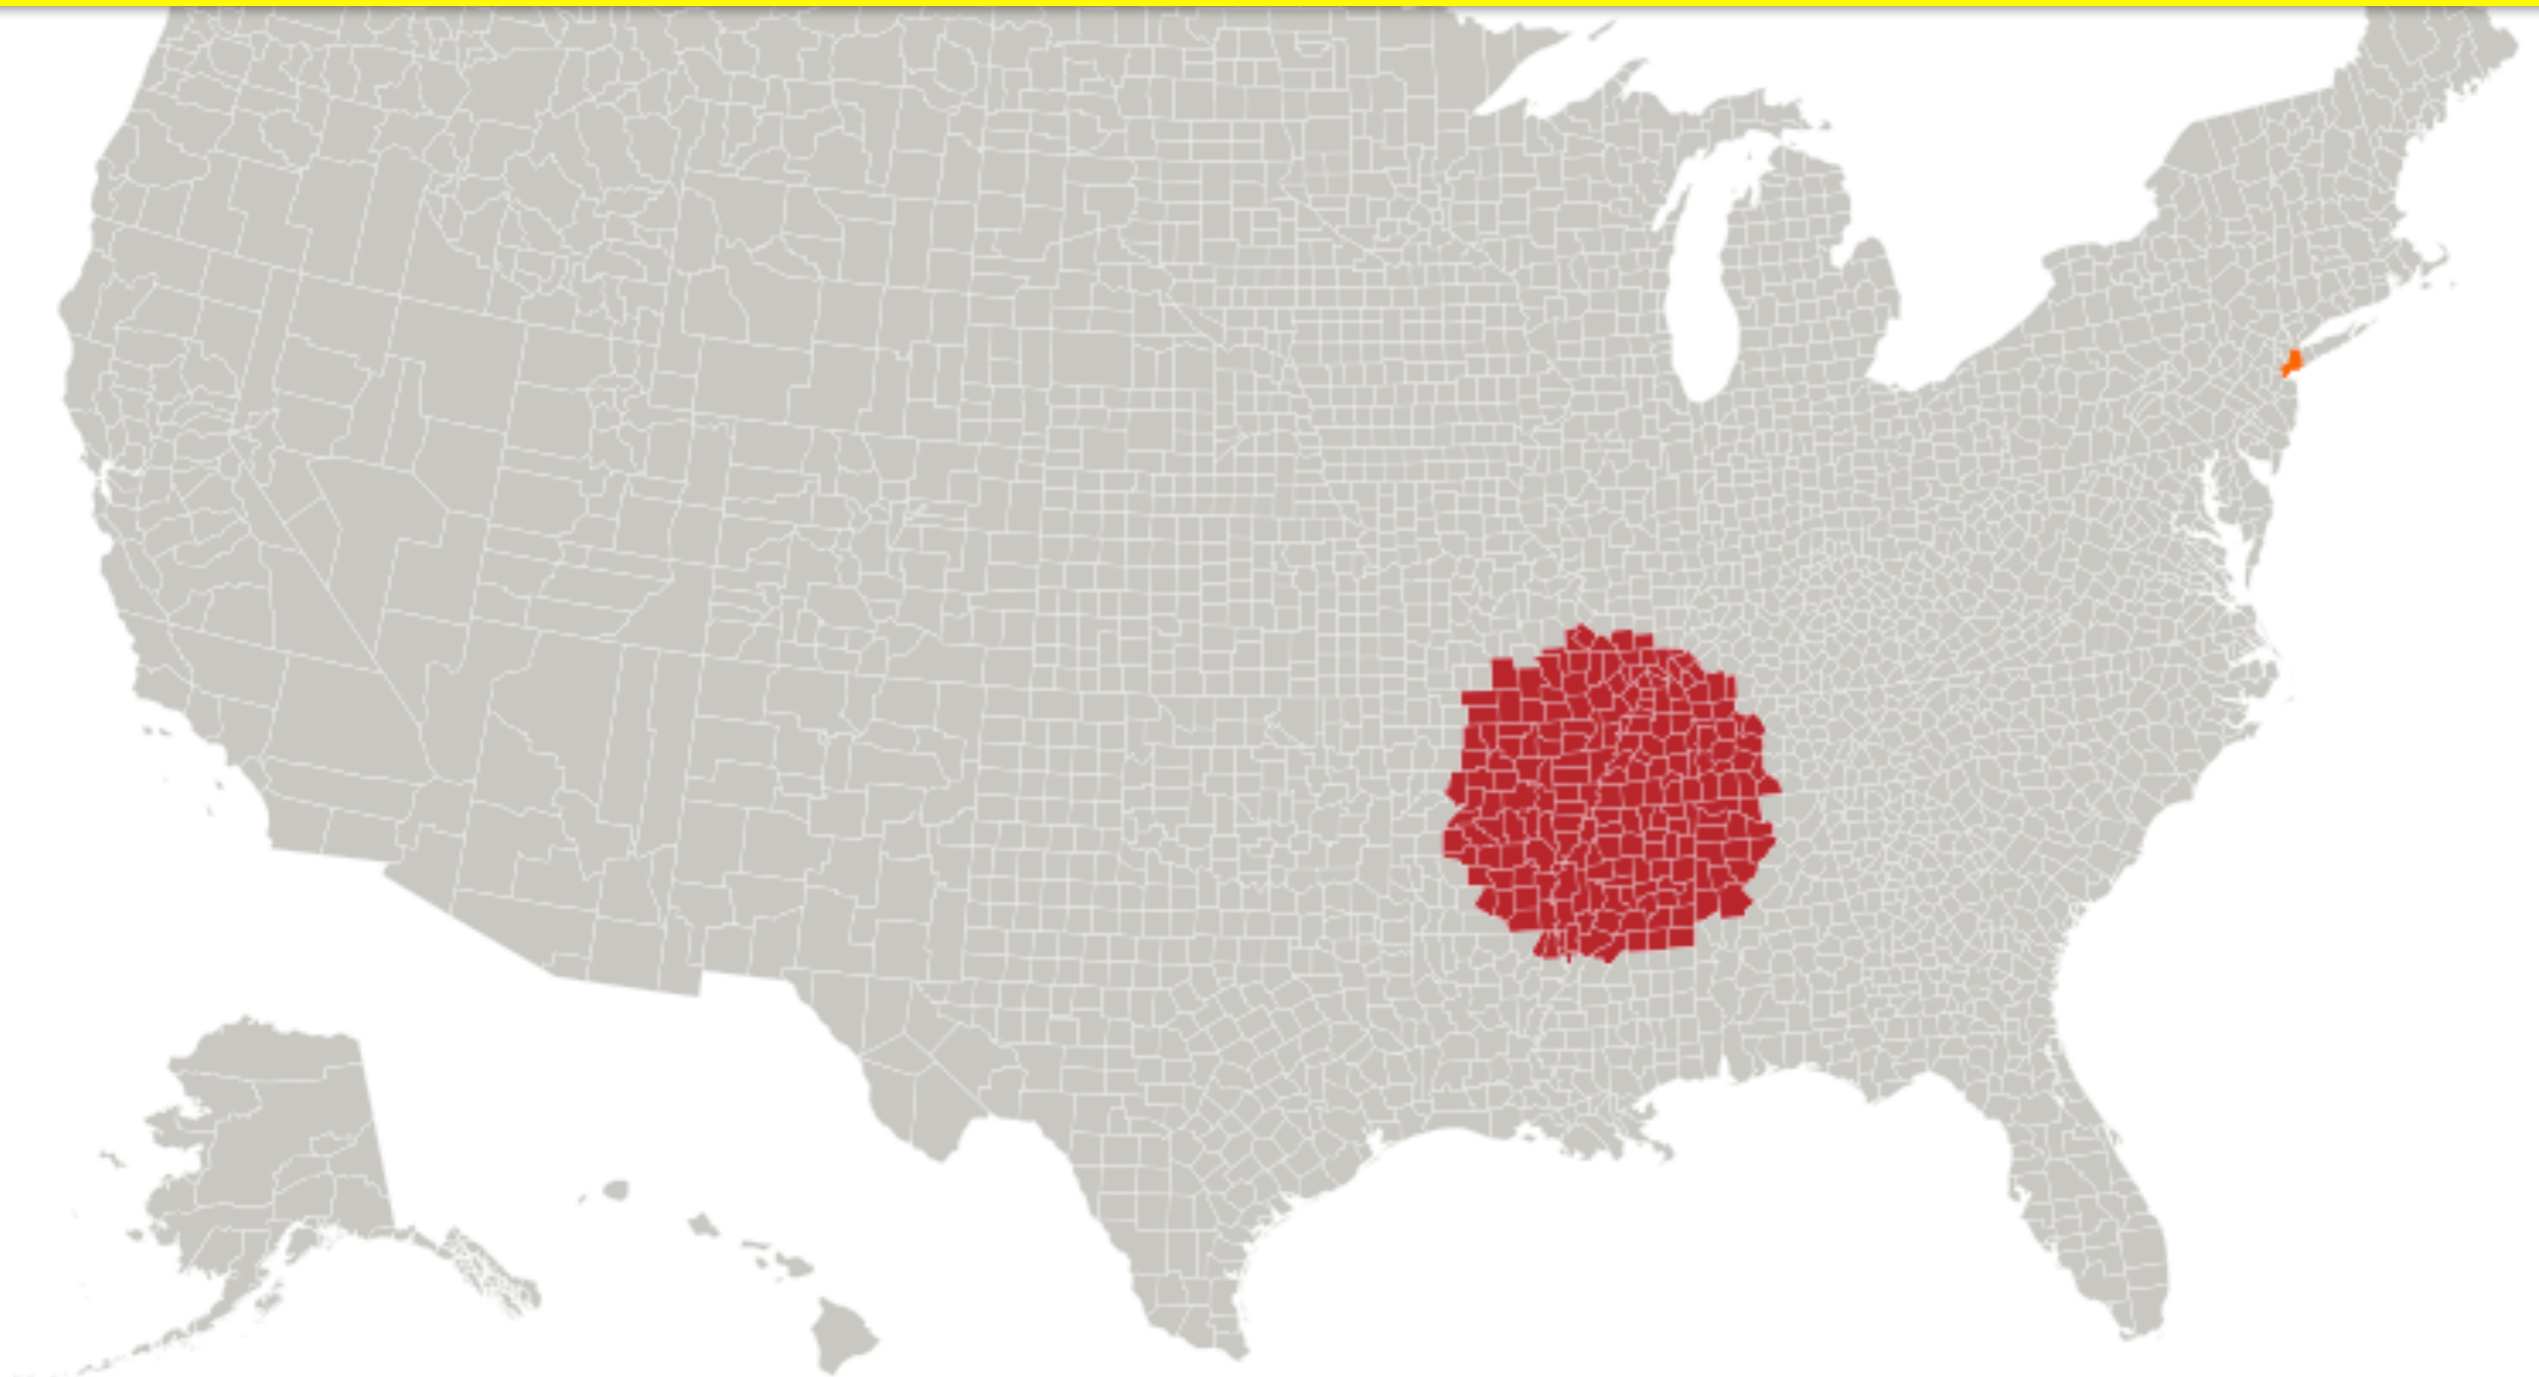

Population: 104.27 million

Total Area: 1,792,314 square miles

Slate

New York City

Los Angeles County

Wyoming

New Jersey

Texas

Coasts

Created by @BenBlatt

Source

<http://flowingdata.com/2014/10/17/equal-population-mapper/>

Equal Population Mapper

New York City

Population: 8.18 million

Total Area: 469 square miles

Red Region

Population: 8.10 million

Total Area: 114,499 square miles

Explain how the map illustrates the differences in density in these two different areas of the United States.

Equal Population Mapper

New York City

Population: 8.18 million

Total Area: 469 square miles

Red Region

Population: 8.10 million

Total Area: 114,499 square miles

Explain how the map illustrates the differences in density in these two different areas of the United States.