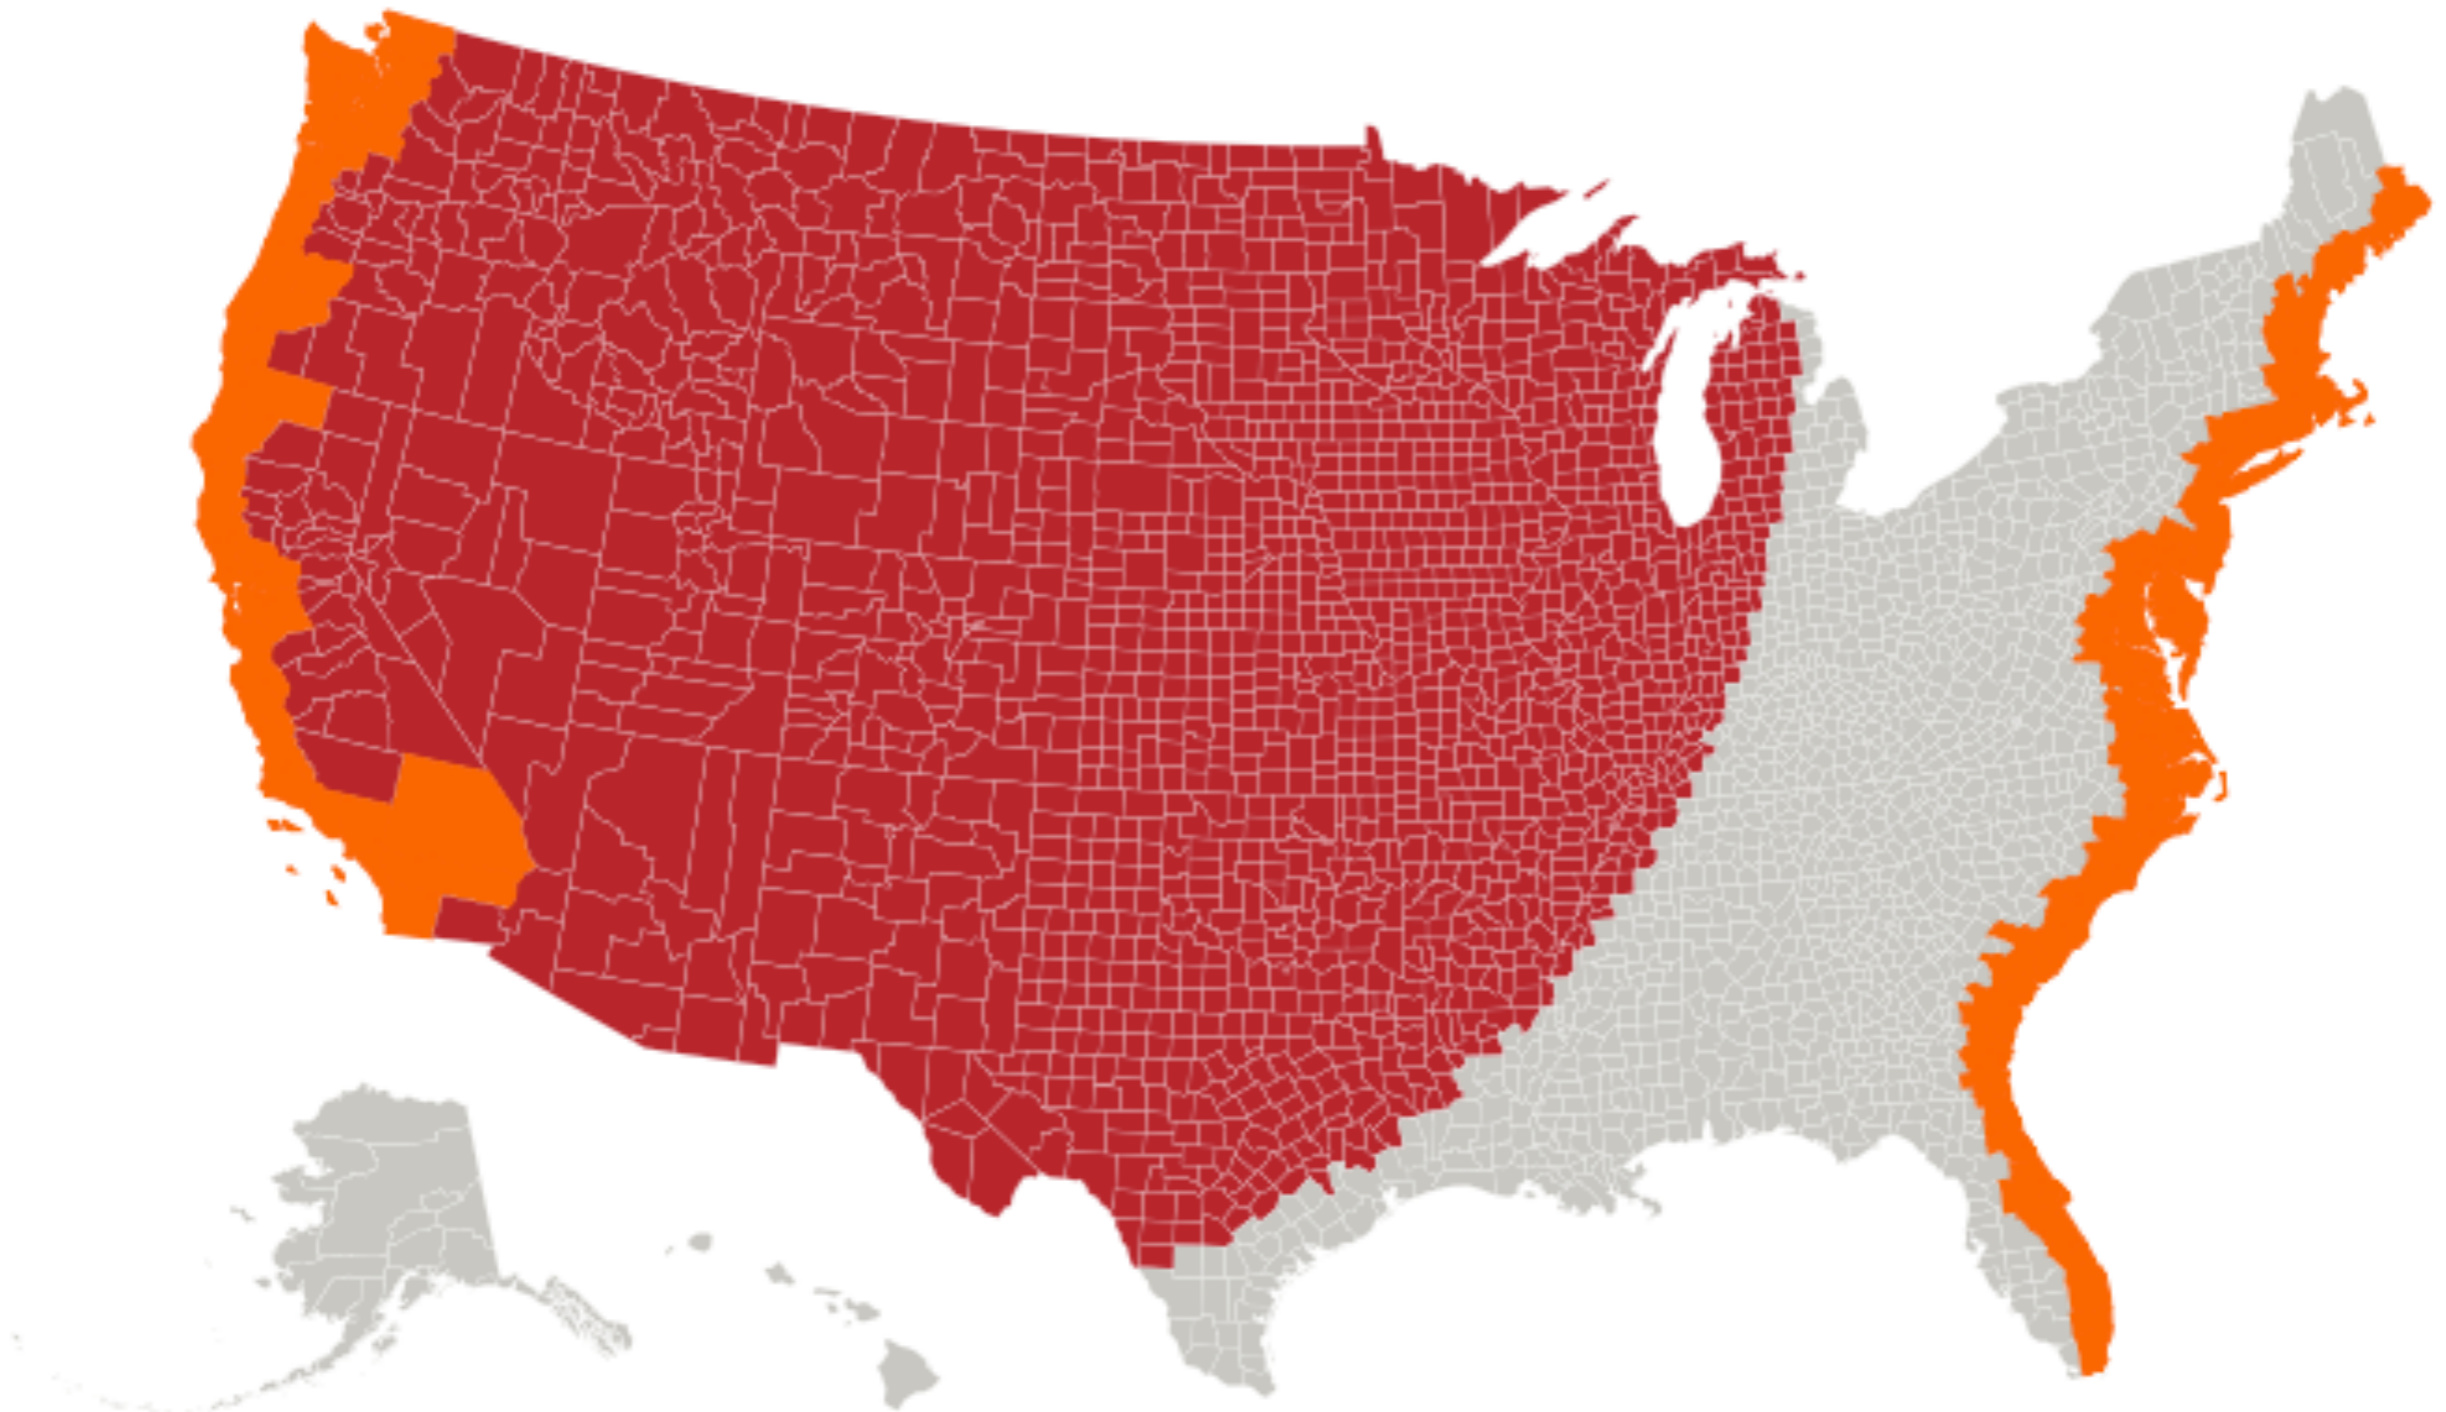

Population: 104.34 million

Total Area: 692,084 square miles

All the population to the right of which line is equal in population to the Coasts?

Equal Population Mapper

Coasts

Population: 104.36 million

Total Area: 275,382 square miles

Red Region

Population: 104.34 million

Total Area: 2,172,171 square miles

Equal Population Mapper

Coasts

Population: 104.36 million

Total Area: 275,382 square miles

Red Region