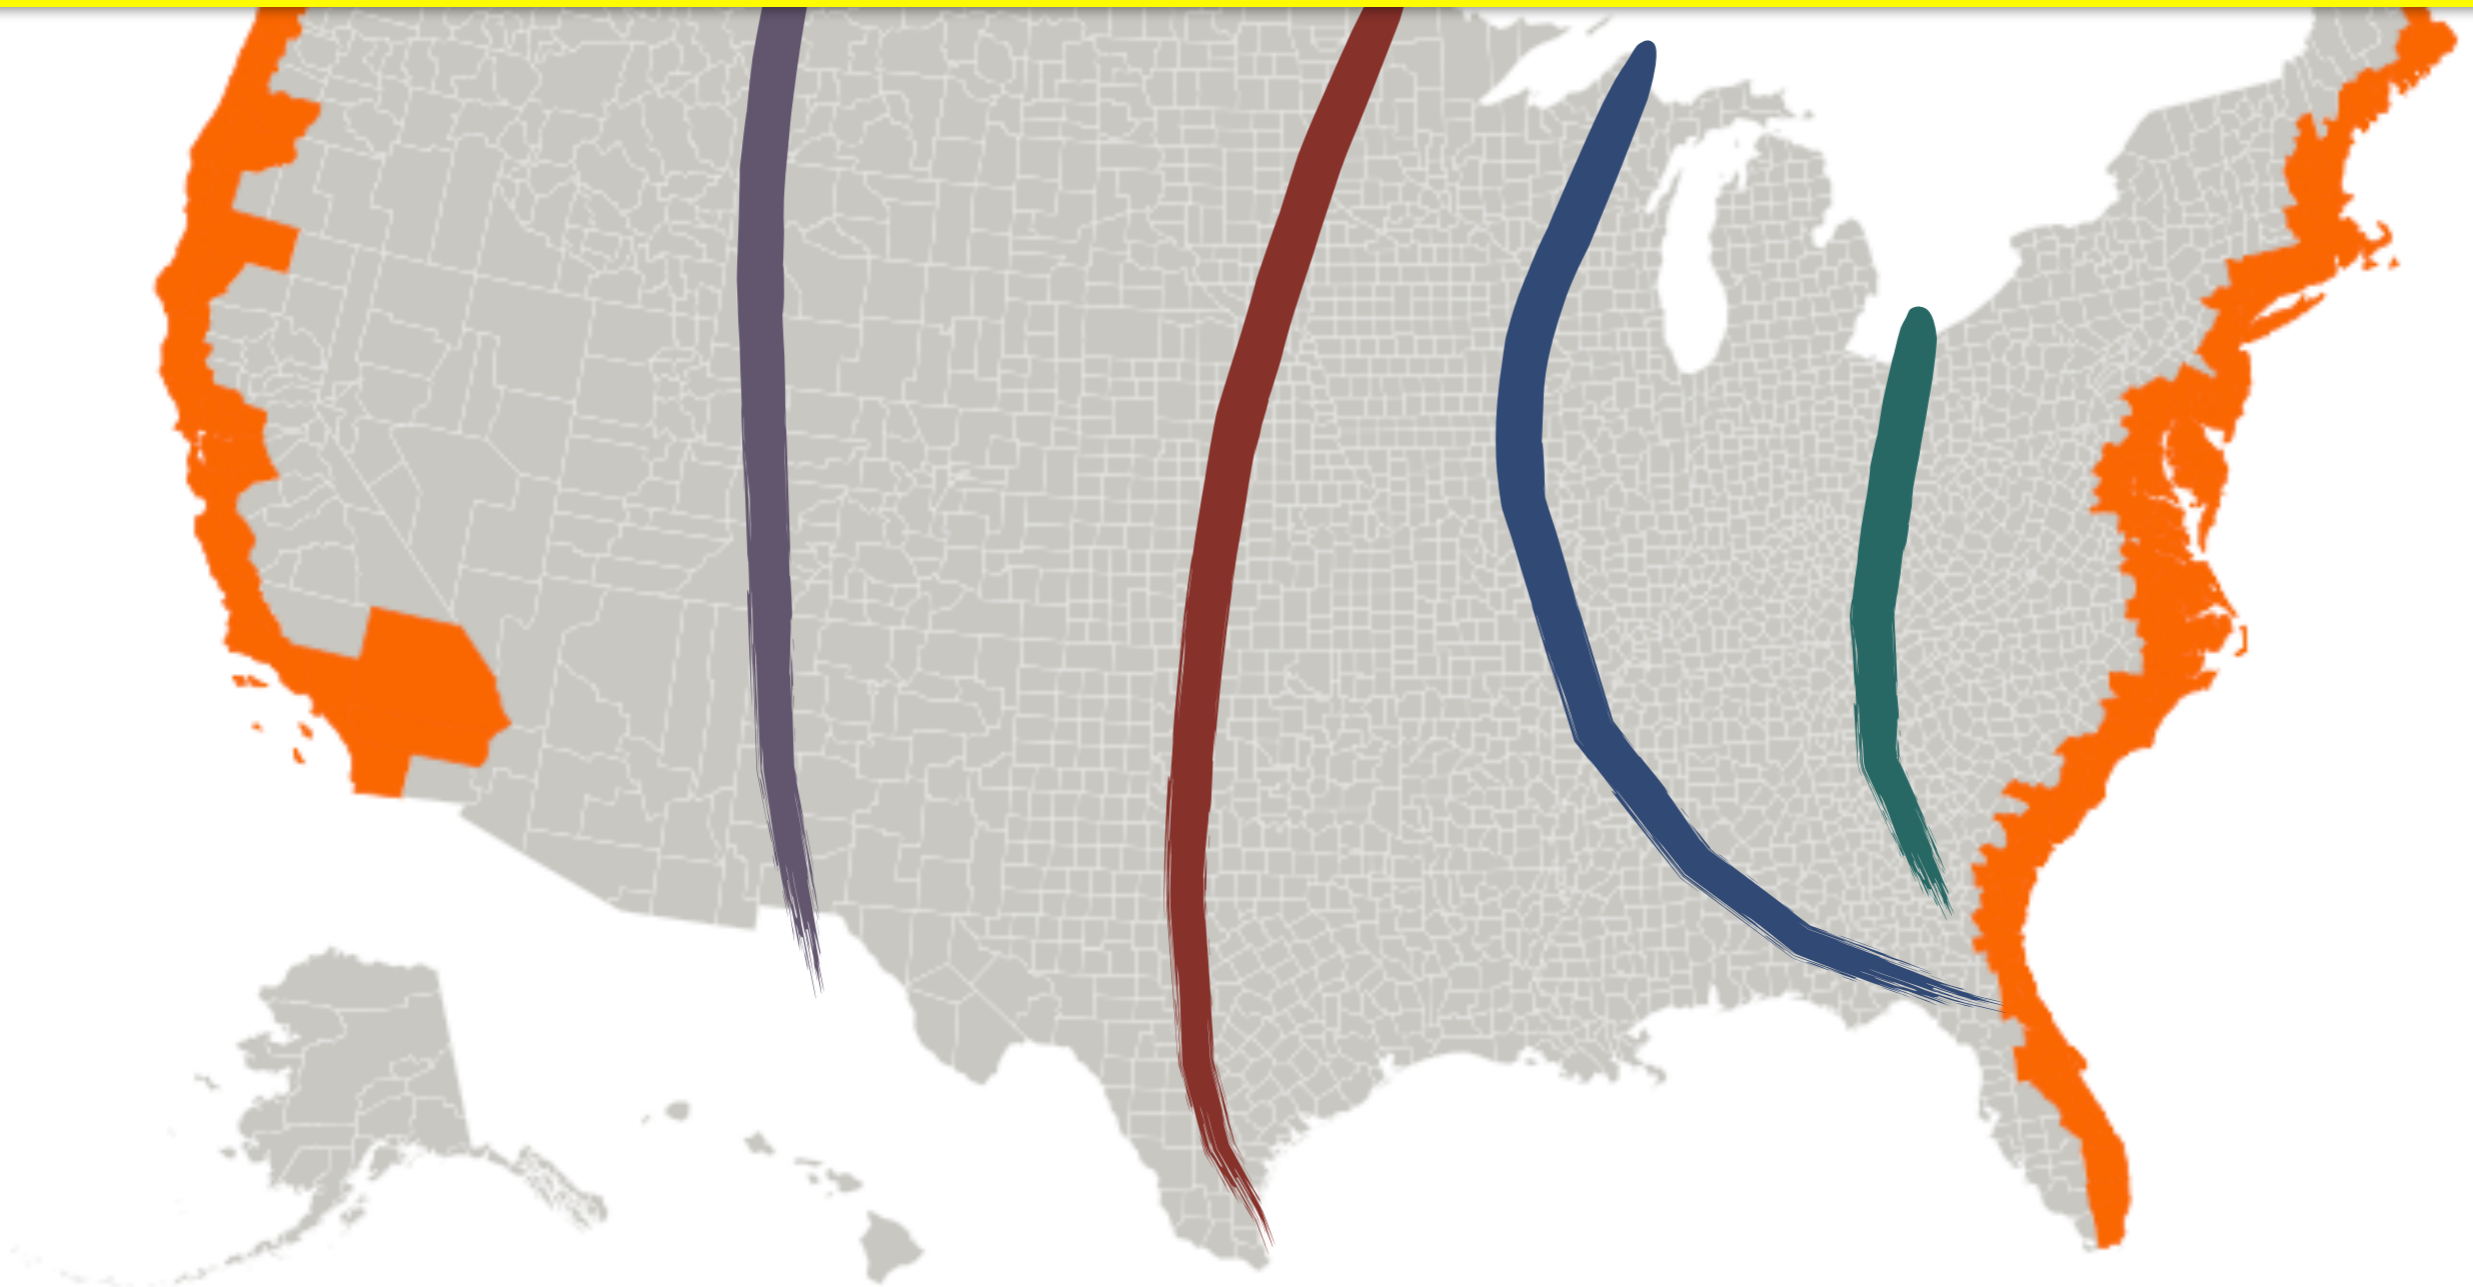

Population:

Total Area:

Which circle is equal in population to Texas?

Equal Population Mapper

Texas

Population: 25.15 million

Total Area: 268,596 square miles

Red Region

Population: 24.95 million

Total Area: 138,999 square miles

Which circle is equal in population to Texas?

Equal Population Mapper

Coasts

Population: 104.36 million

Total Area: 275,382 square miles

Red Region

Population:

Total Area:

All the population to the right of which line is equal in population to the Coasts?

Equal Population Mapper

Coasts

Population: 104.36 million

Total Area: 275,382 square miles

Red Region