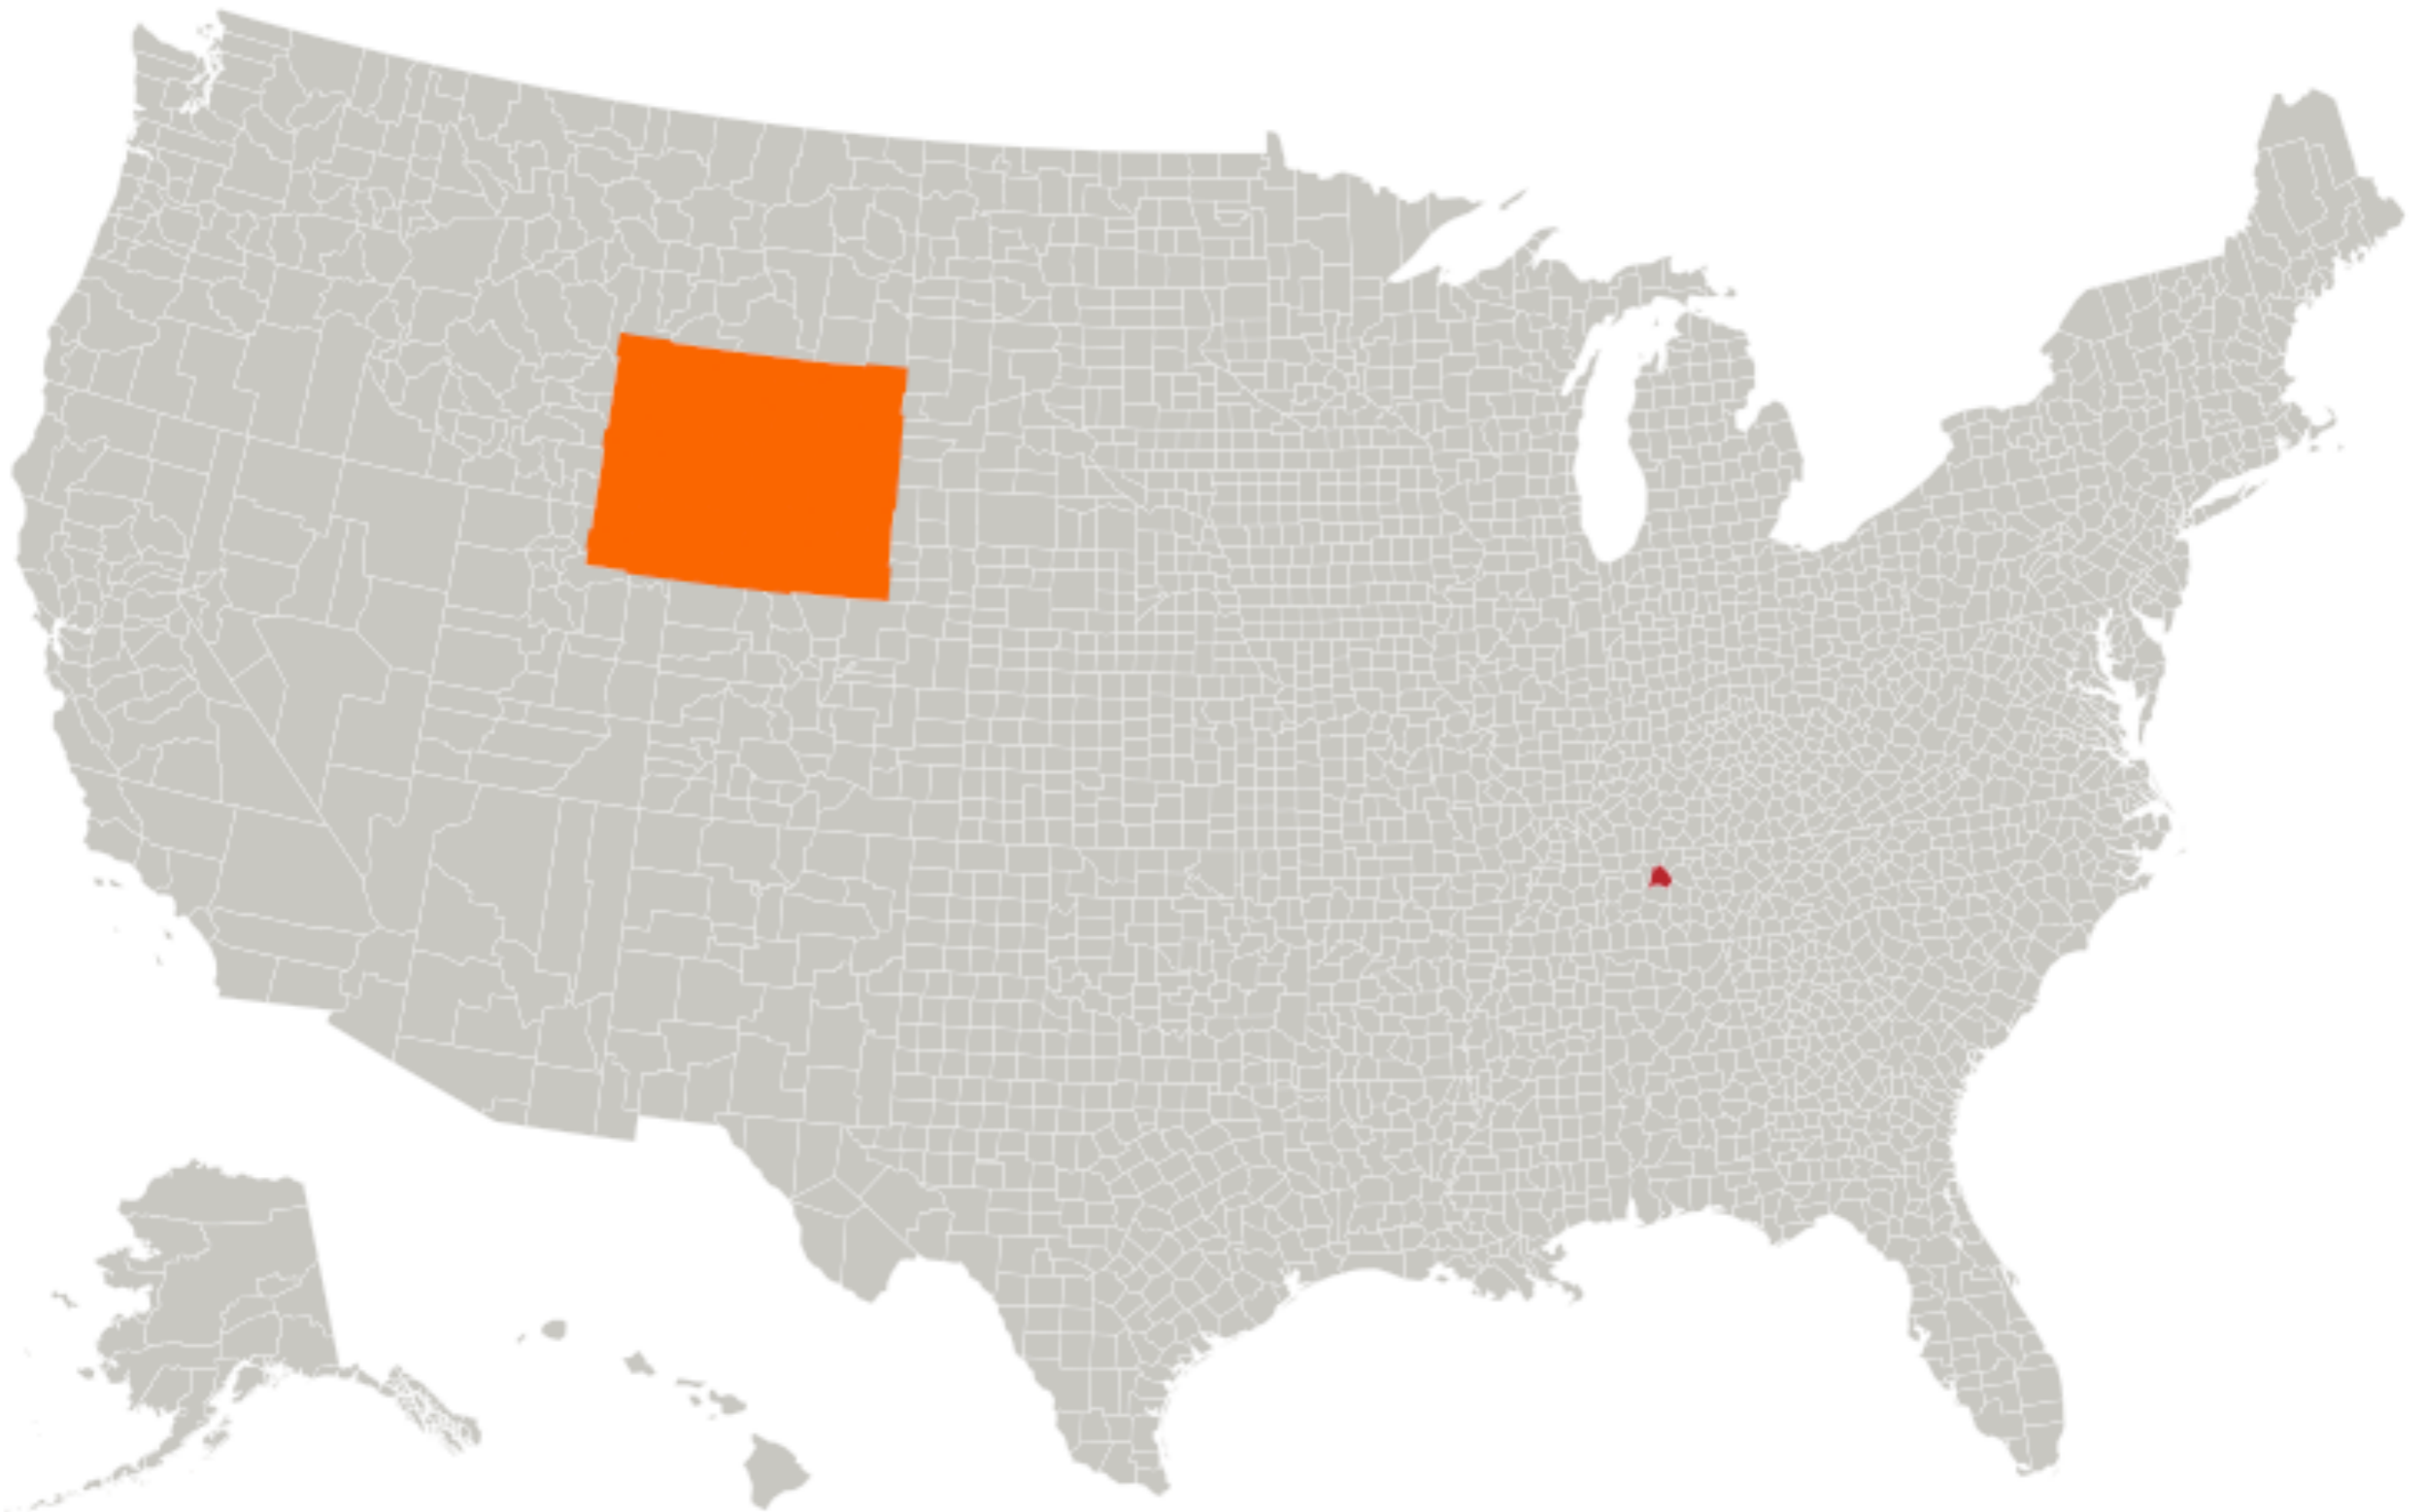

Equal Population Mapper

Wyoming

Population: 0.56 million

Total Area: 97,813 square miles

Red Region

Population: 0.63 million

Total Area: 526 square miles