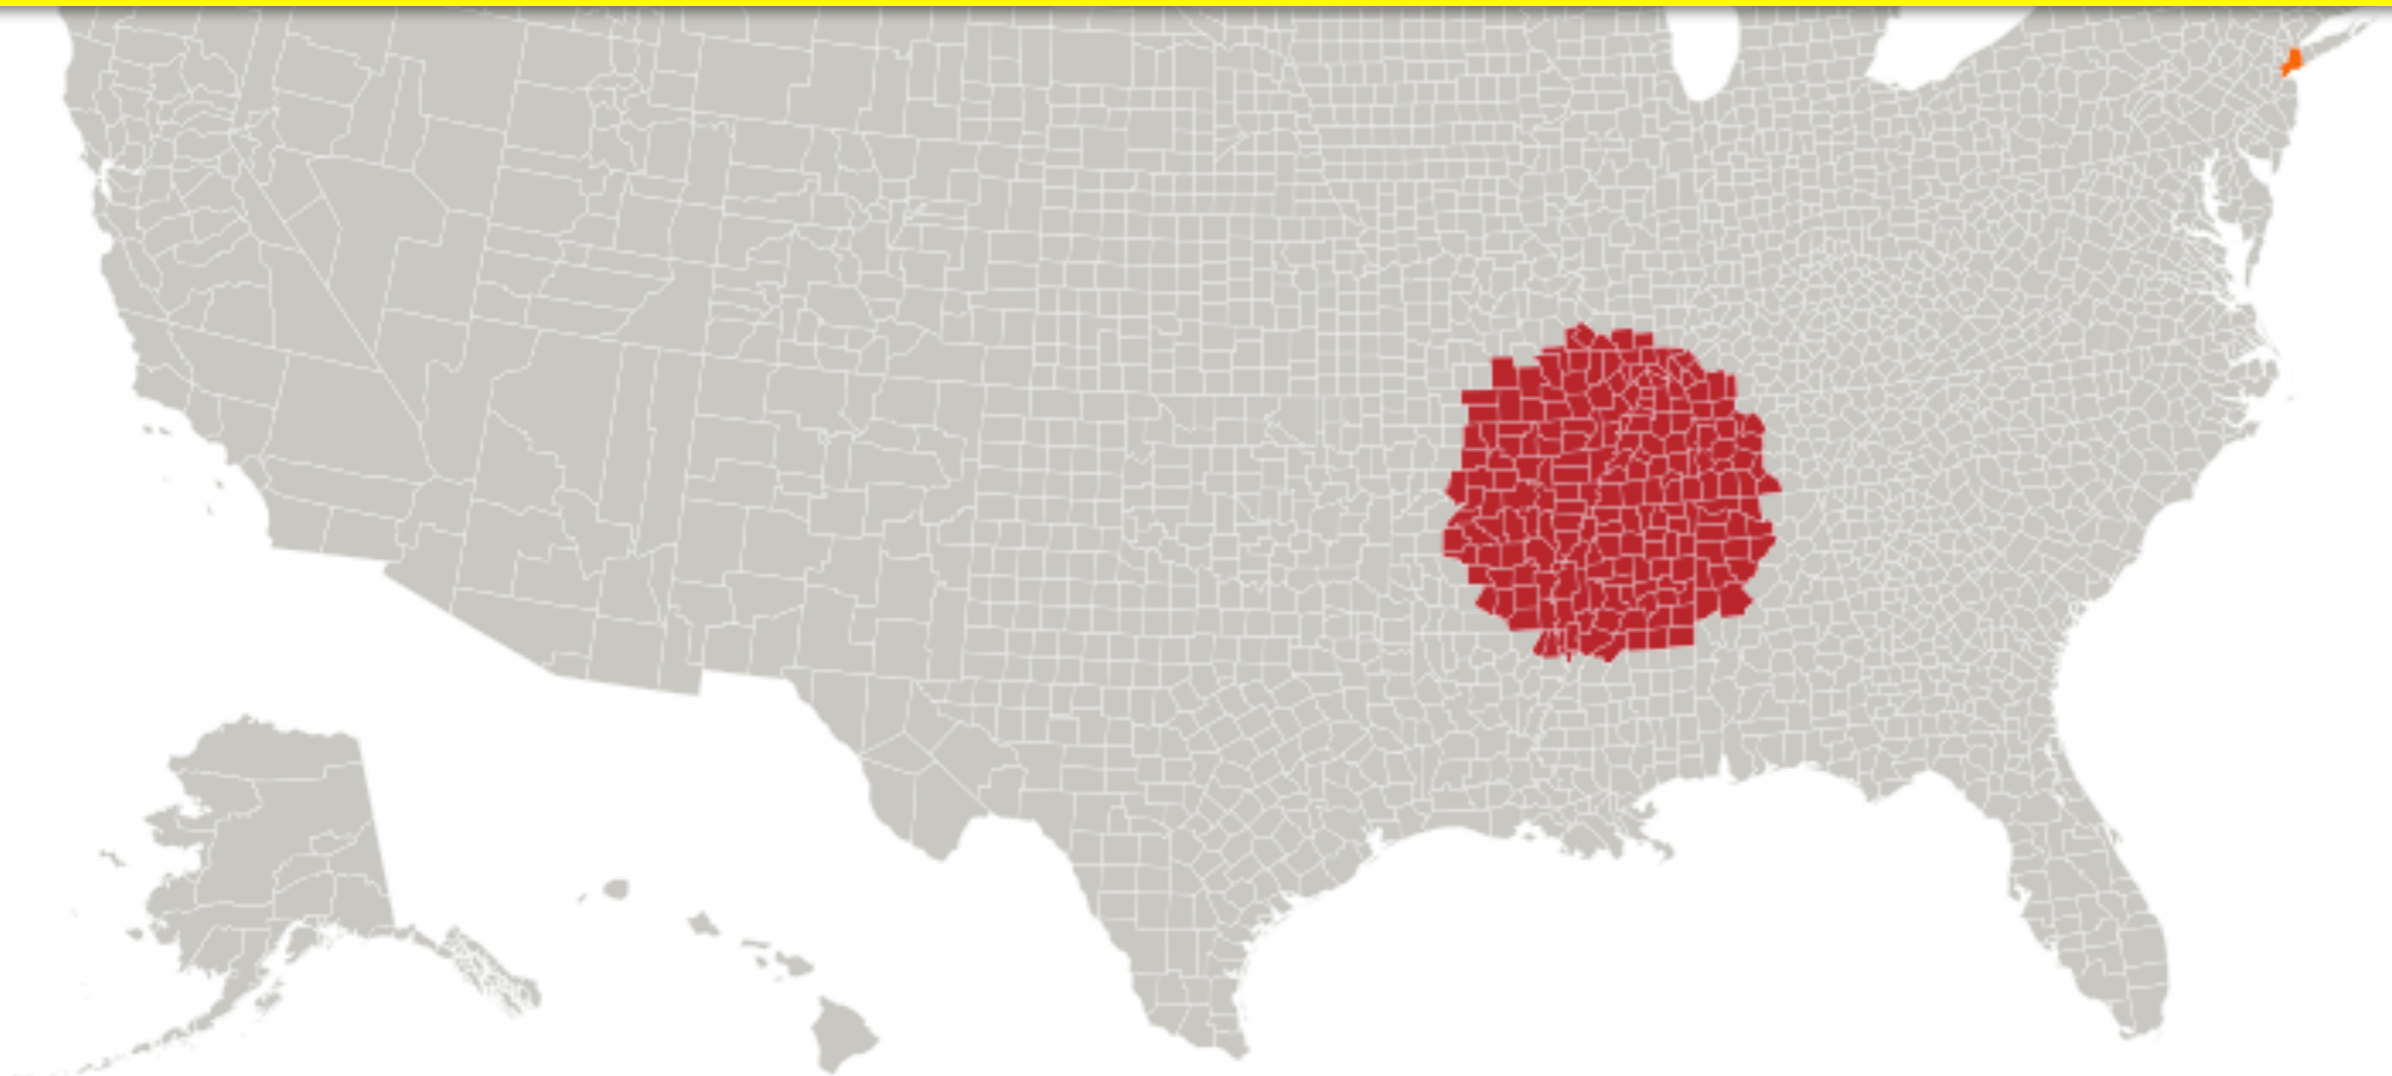

Population: 8.18 million

Total Area: 469 square miles

Red Region

Population: 8.10 million

Total Area: 114,499 square miles

Explain how the map illustrates the differences in density in these two different areas of the United States.

High Density versus Low Density

Equal Population Mapper

New York City

Population: 8.18 million

Total Area: 469 square miles

Red Region

Population: 8.10 million

Total Area: 114,499 square miles

Explain how the map illustrates the differences in density in these two different areas of the United States.

High Density versus Low Density

Urban (Cities) versus Rural (Agricultural)

Equal Population Mapper