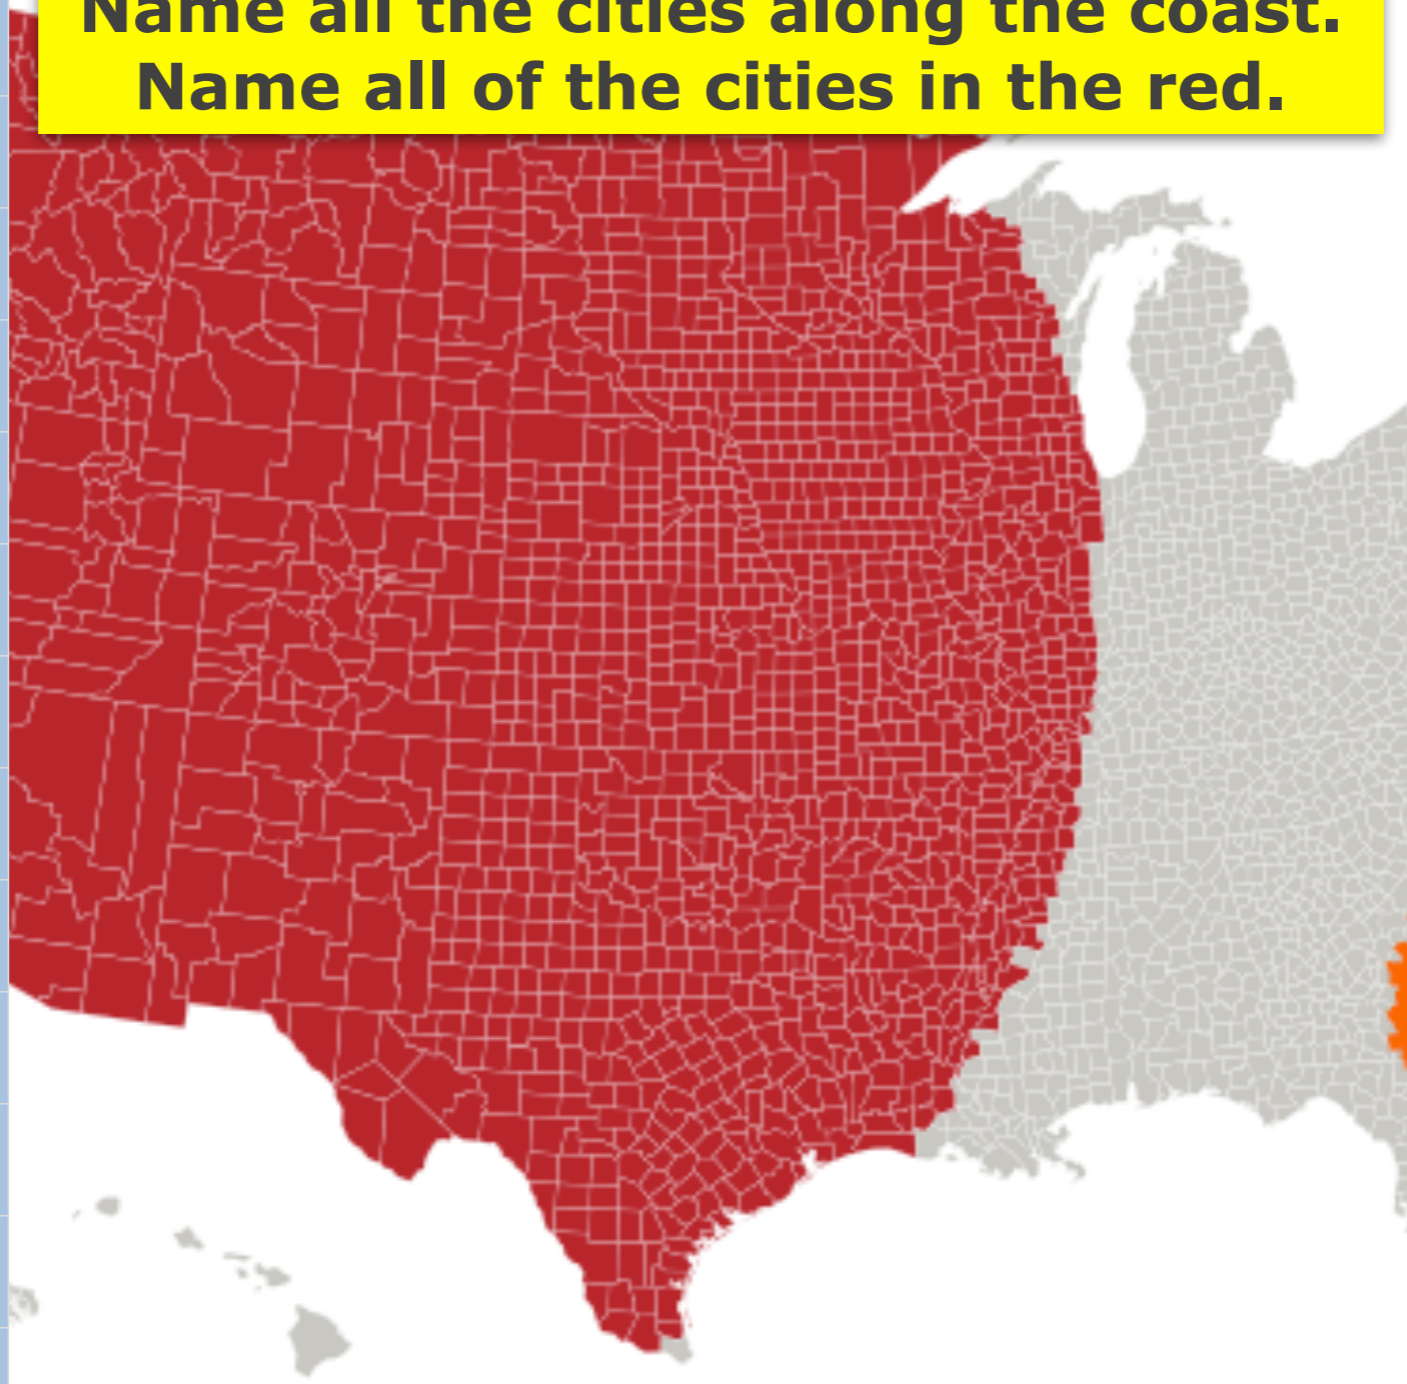

Population: 104.22 million

Total Area: 2,134,895 square miles

USA 50 Largest Cities
Name all the cities along the coast.
Name all of the cities in the red.

Population Mapper

- New York
- Los Angeles
- Washington DC
- San Francisco
- Boston
- Philadelphia
- Miami
- Seattle
- San Diego
- Portland
- Orlando
- Tampa Bay
- Sacramento
- Providence
- Jacksonville
- Hartford
- Richmond
- Virginia Beach

104.36 million
275,382 square miles

Red Region

Population: 104.22 million
Total Area: 2,134,895 square miles

USA 50 Largest Cities
Name all the cities along the coast.
Name all of the cities in the red.

York City Los Angeles County Wyoming New Jersey Texas Coasts

Population Mapper

104.36 million
275,382 square miles

Red Region

Population: 104.22 million
Total Area: 2,134,895 square miles

USA 50 Largest Cities
Name all the cities along the coast.
Name all of the cities in the red.