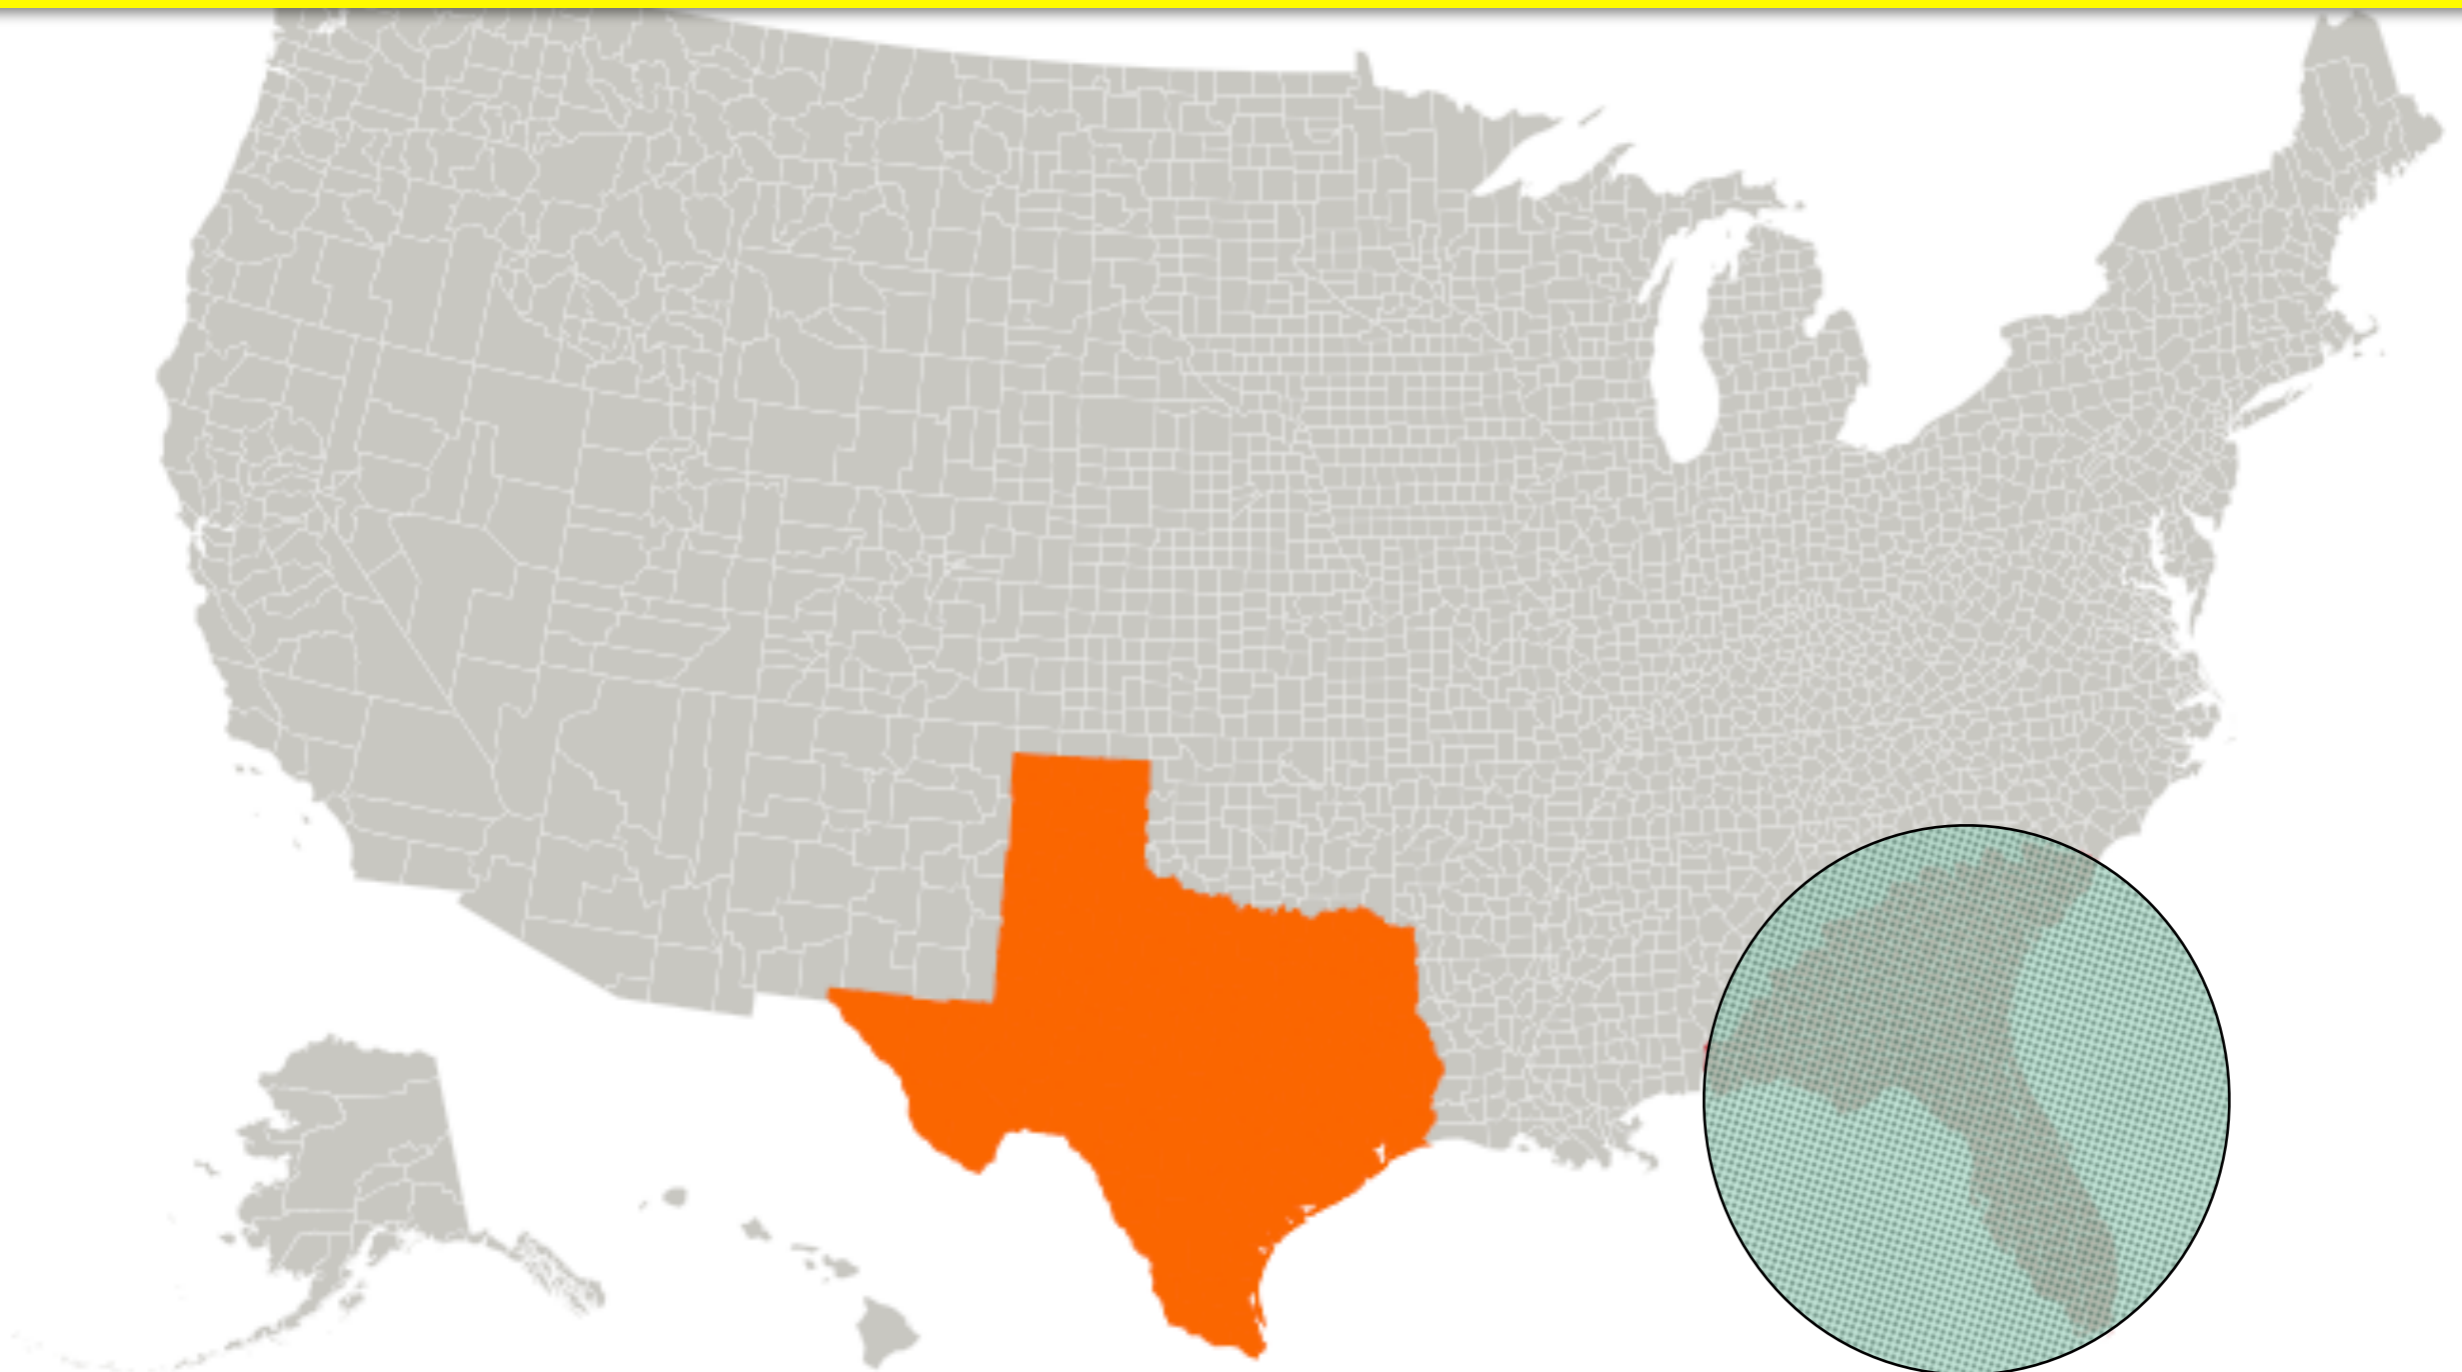

Equal Population Mapper

Texas

Population: 25.15 million

Total Area: 268,596 square miles

Red Region

Population: 24.95 million

Total Area: 138,999 square miles

Which circle is equal in population to Texas?