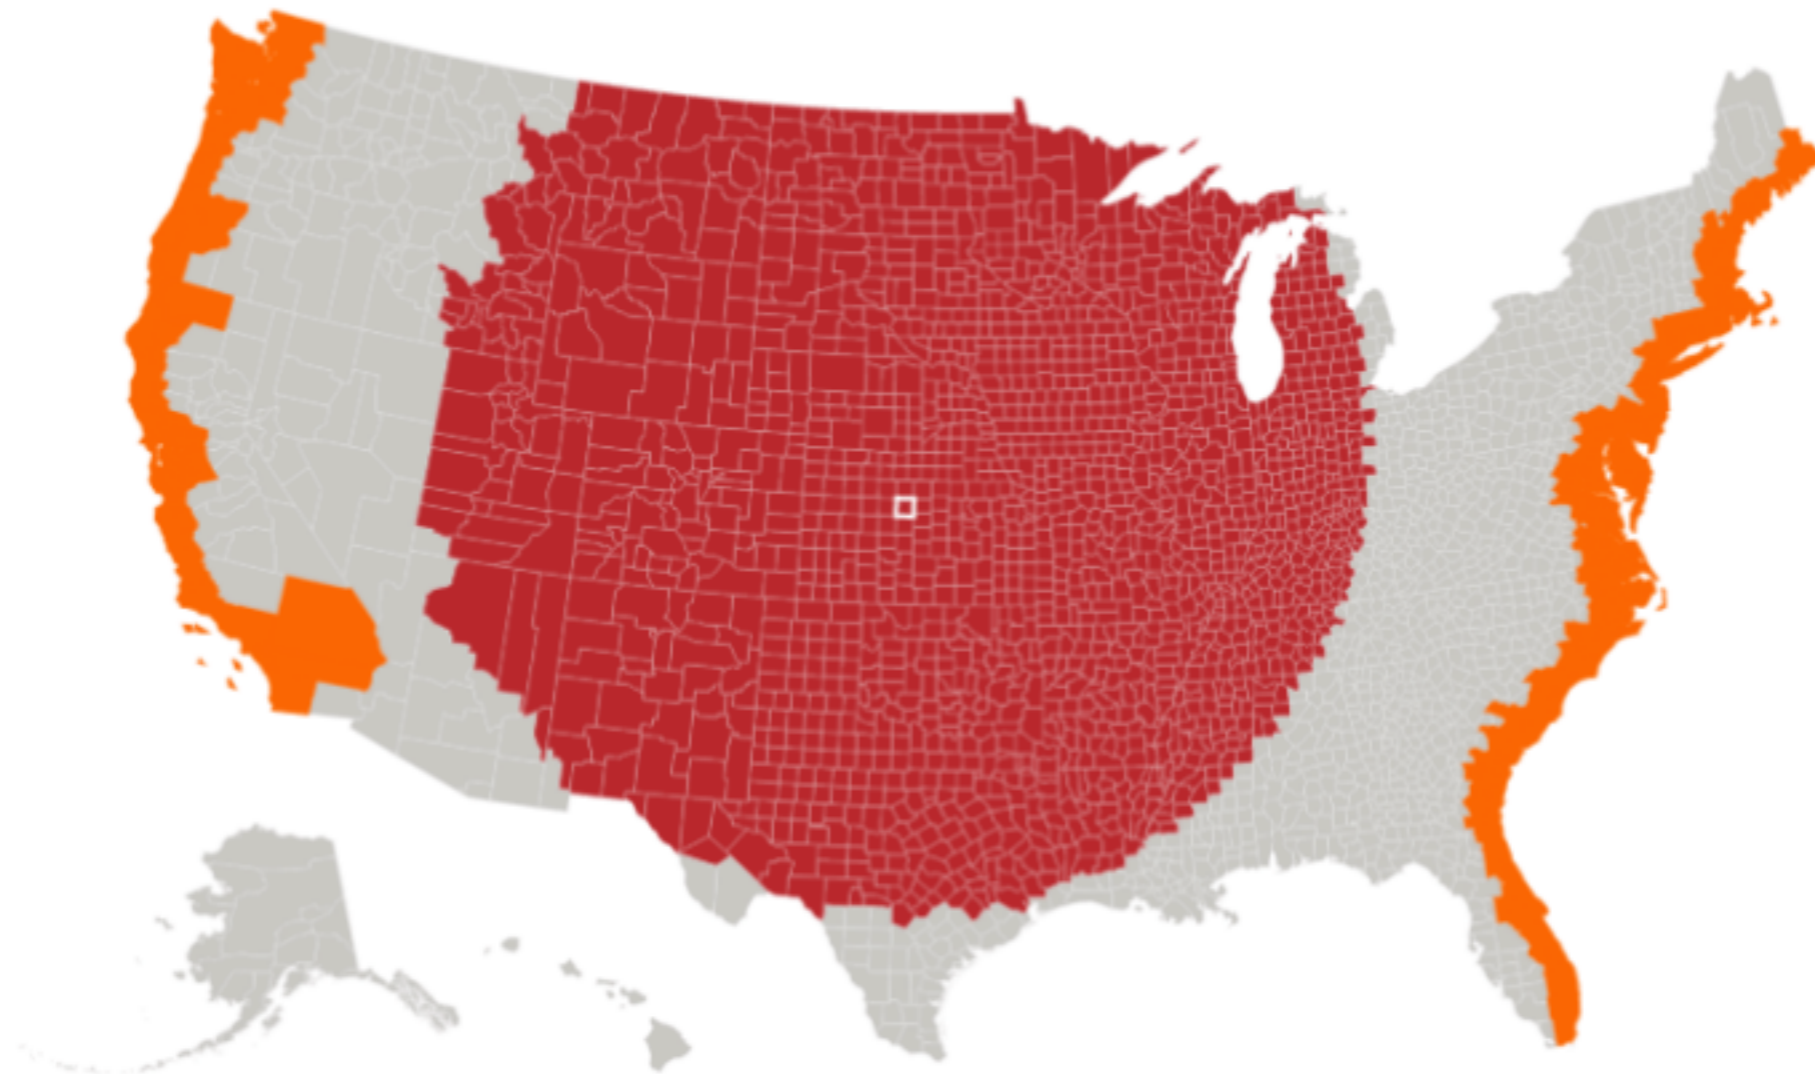

Equal population mapper

POSTED TO [MAPS](#) | TAGS: [DENSITY](#), [POPULATION](#), [SLATE](#) | [NATHAN YAU](#)

Equal Population Mapper

Coasts

Population: 104.36 million

Total Area: 275,382 square miles

Red Region

Population: 104.27 million

Total Area: 1,792,314 square miles

Slate

New York City

Los Angeles County

Wyoming

New Jersey

Texas

Coasts

Created by @BenBlatt

Source

<http://flowingdata.com/2014/10/17/equal-population-mapper/>

Equal Population Mapper

New York City

Population: 8.18 million

Total Area: 469 square miles

Red Region

Population: 8.10 million

Total Area: 114,499 square miles

Explain how the map illustrates the differences in density in these two different areas of the United States.

Equal Population Mapper

New York City