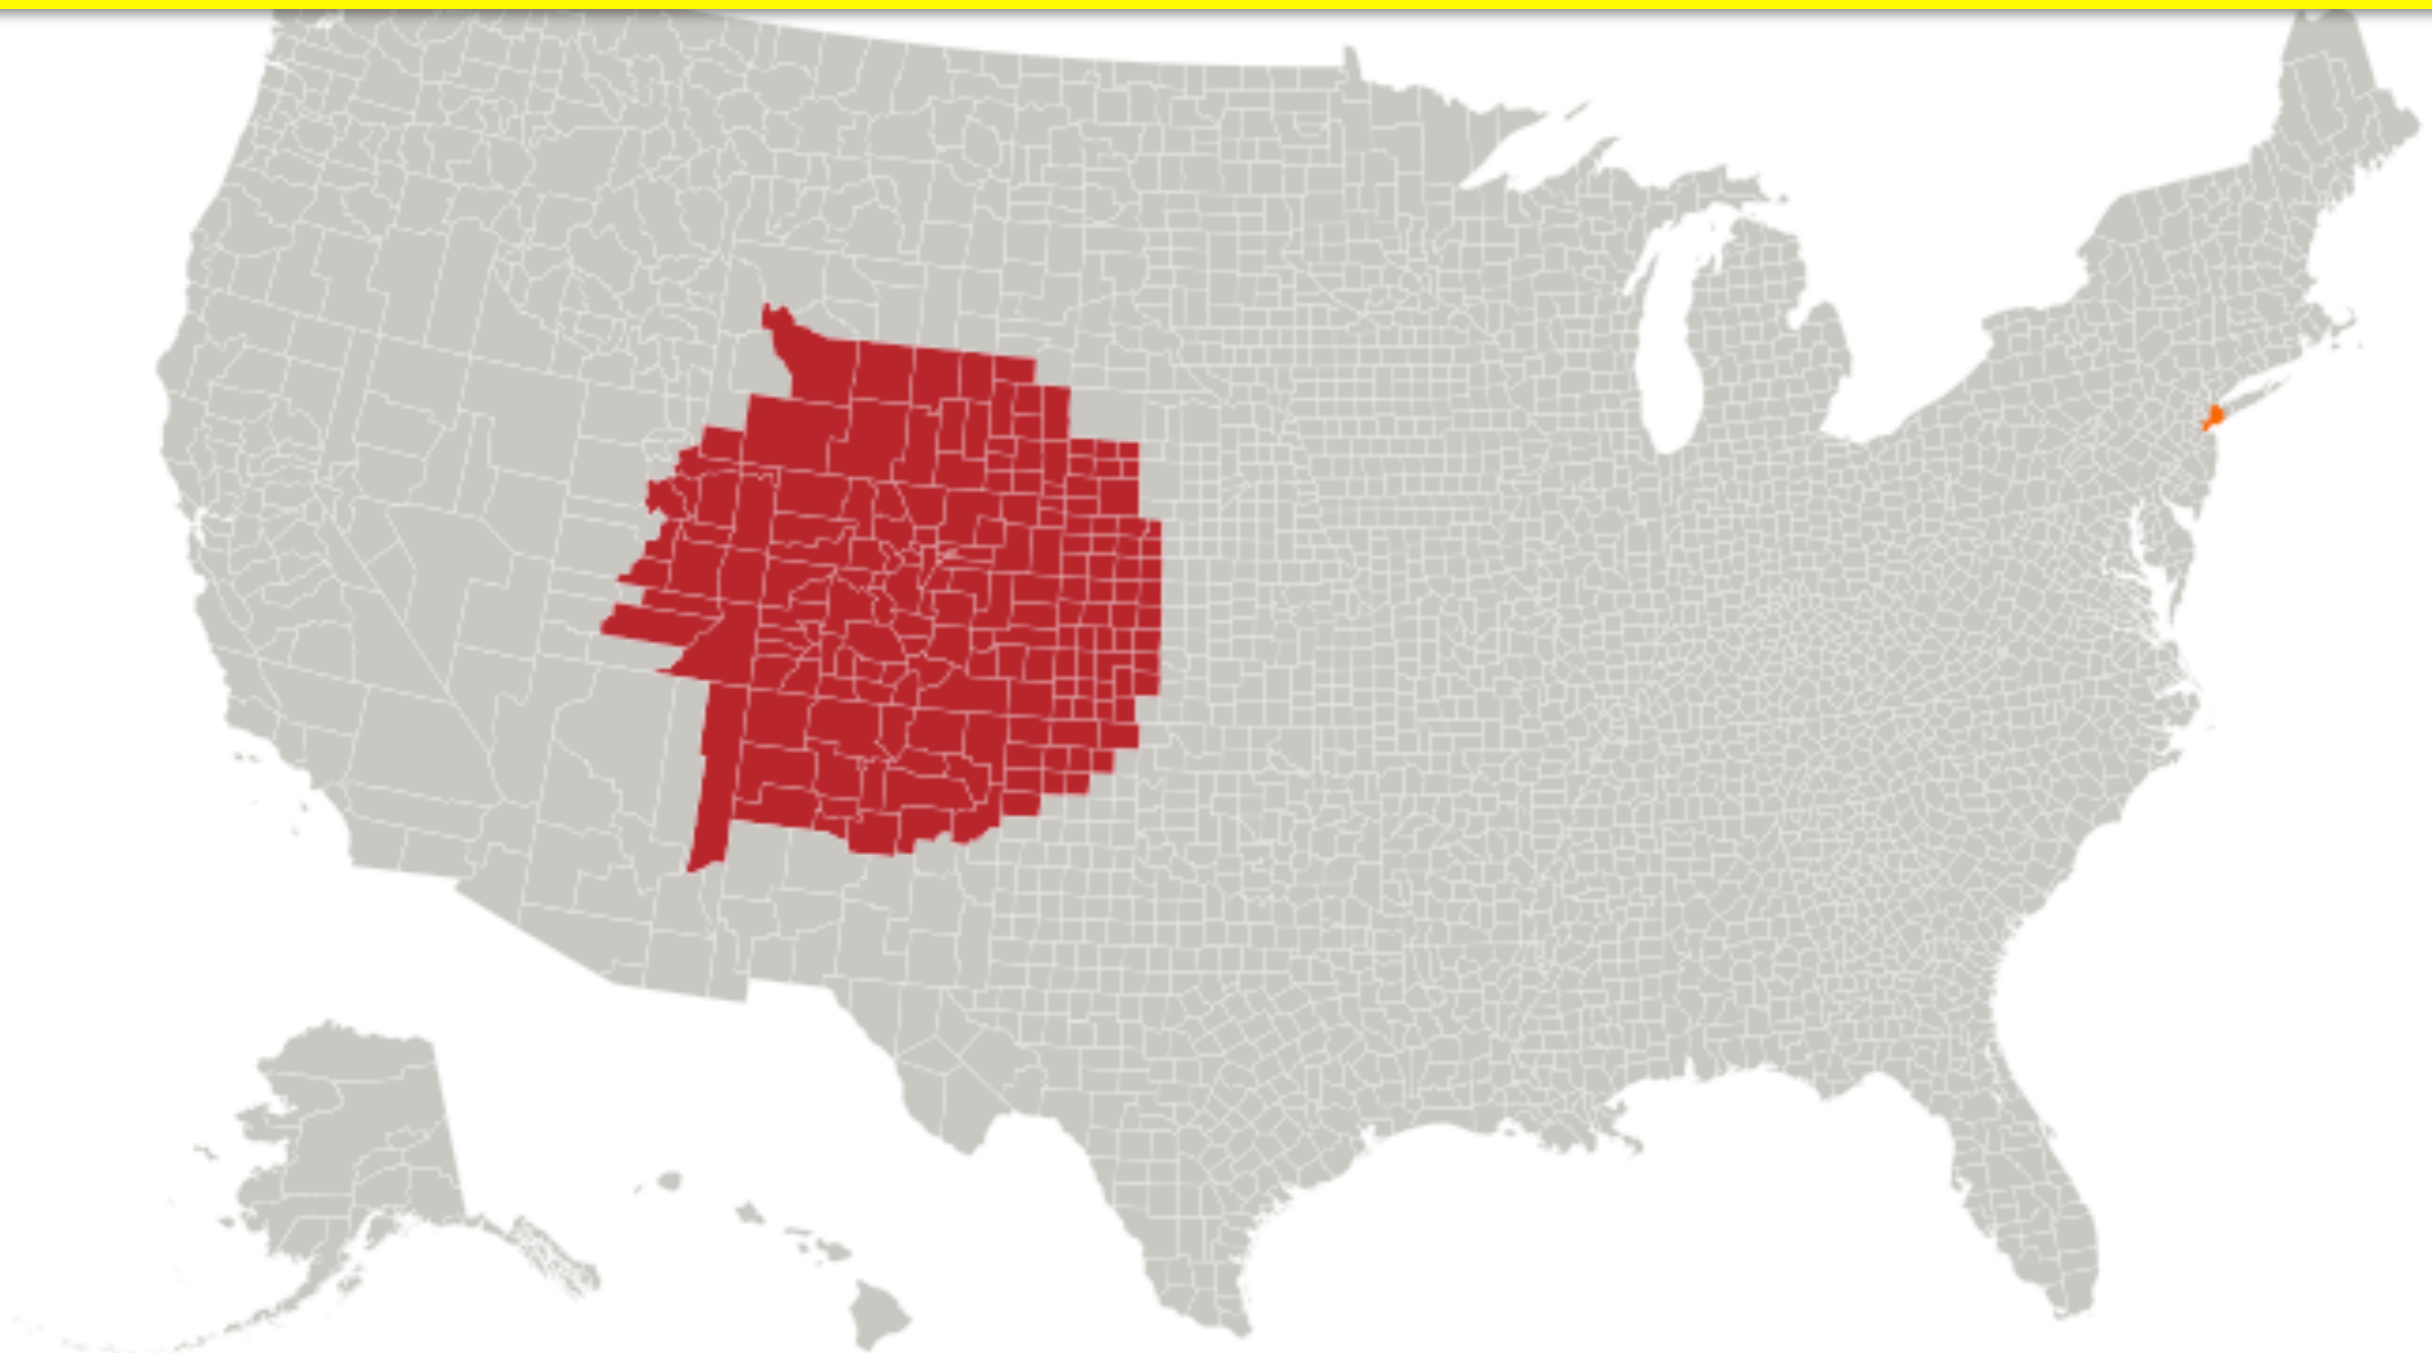

Total Area: 469 square miles

Red Region

Population: 8.10 million

Total Area: 340,956 square miles

Which circle is equal in population to New York City?

Equal Population Mapper

New York City

Population: 8.18 million

Total Area: 469 square miles

Red Region

Population: 8.10 million

Total Area: 340,956 square miles

Which circle is equal in population to New York City?

Equal Population Mapper

Los Angeles County

Population: 9.82 million