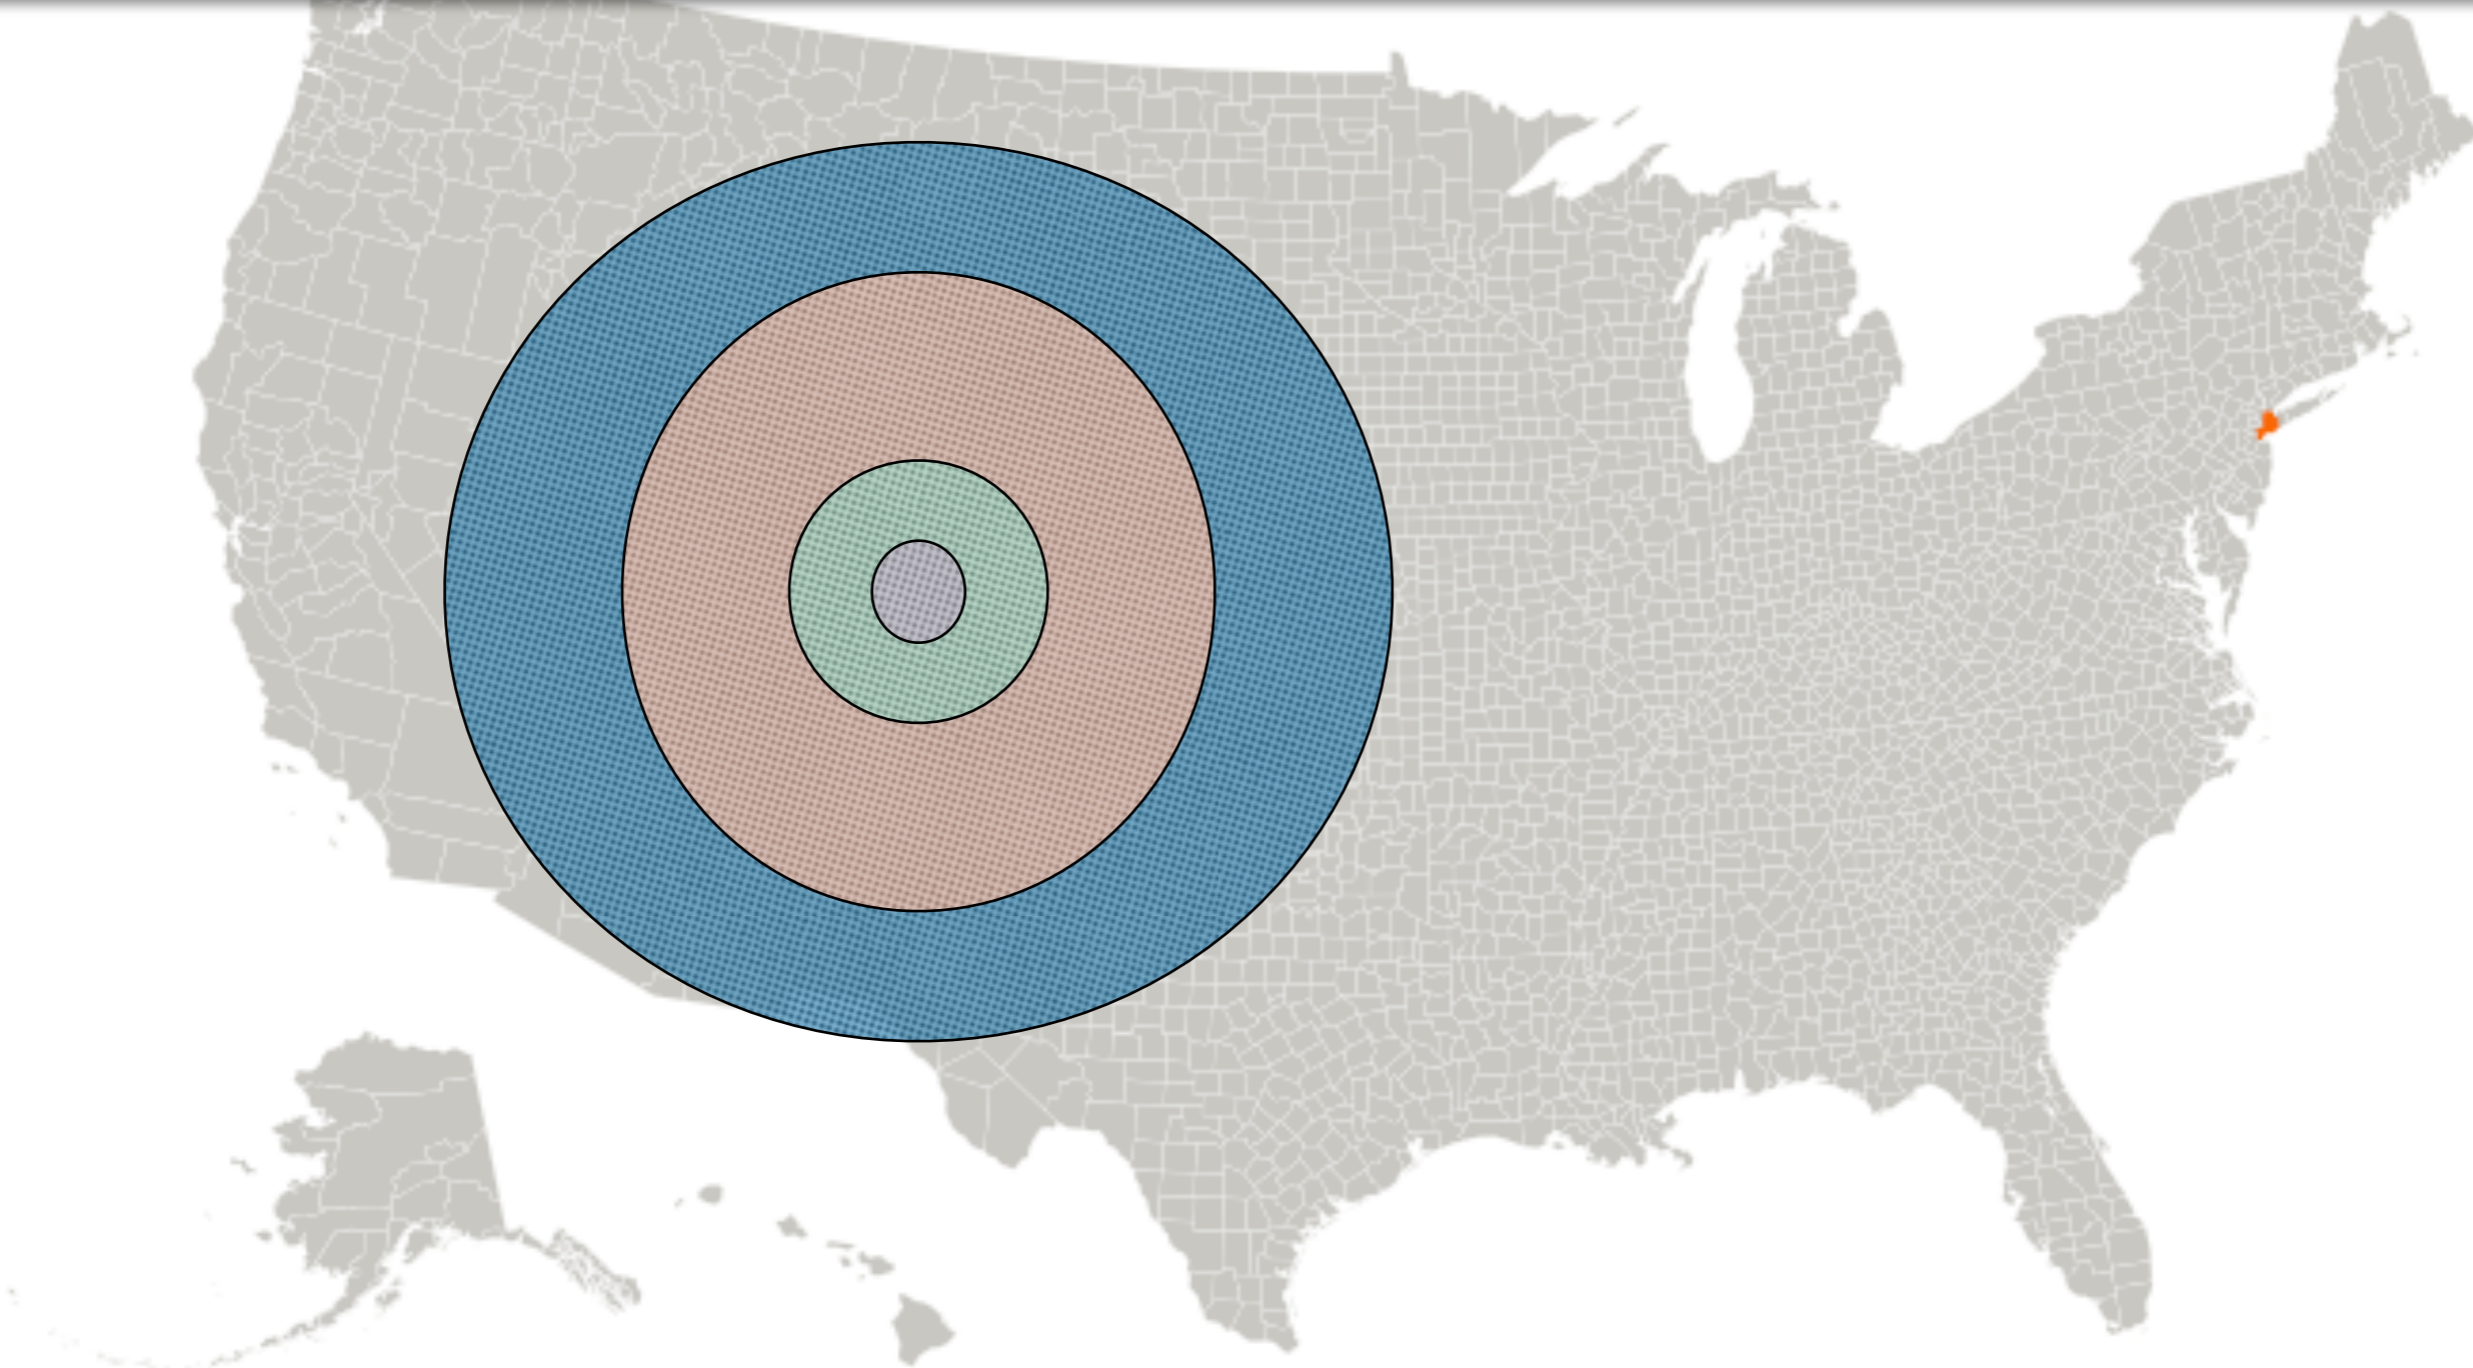

Population: 8.18 million

Total Area: 469 square miles

Red Region

Population: 8.10 million

Total Area: 114,499 square miles

Explain how the map illustrates the differences in density in these two different areas of the United States.

Explain how the map illustrates the differences in density in these two different areas of the United States.

High Density versus Low Density

Urban (Cities) versus Rural (Agricultural)

Equal Population Mapper

New York City

Population: 8.18 million
Total Area: 469 square miles

Red Region

Population:
Total Area:

Which circle is equal in population to New York City?

Equal Population Mapper

New York City

Population: 8.18 million

Total Area: 469 square miles

Red Region

Population: 8.10 million

Total Area: 340,956 square miles

Which circle is equal in population to New York City?

Equal Population Mapper

New York City

Population: 8.18 million