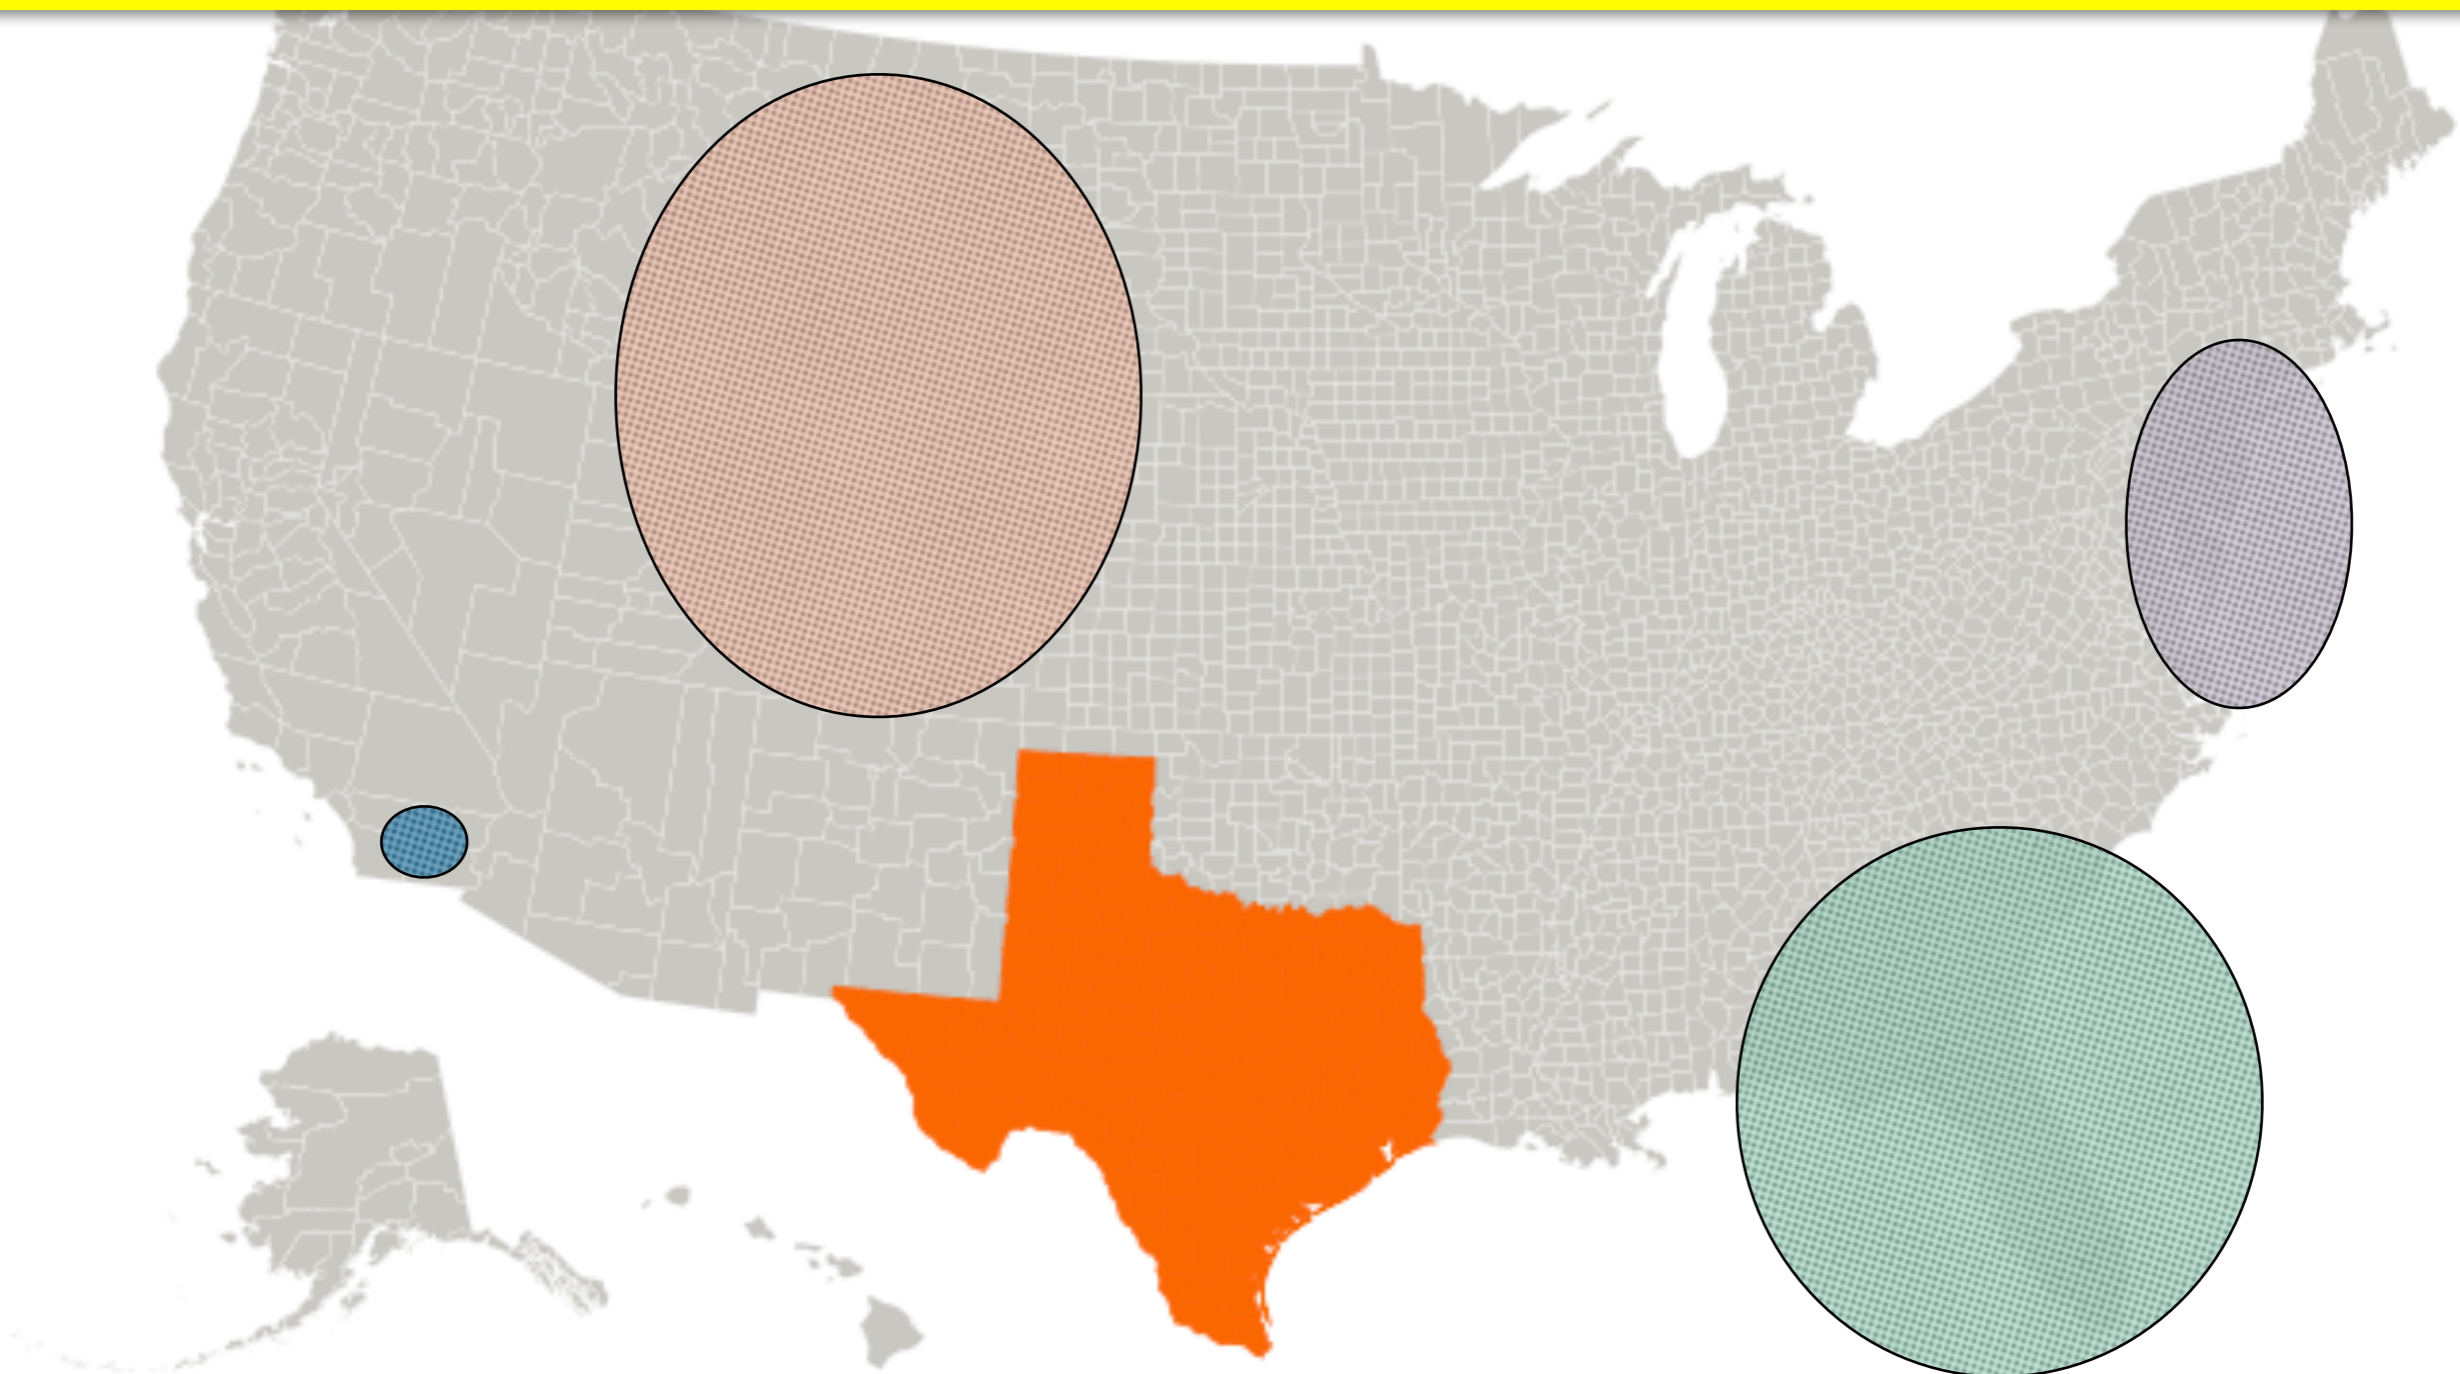

Population:

Total Area:

Which circle is equal in population to New Jersey?

Equal Population Mapper

New Jersey

Population: 8.79 million

Total Area: 8,723 square miles

Red Region

Population: 8.76 million

Total Area: 587,142 square miles

Which circle is equal in population to New Jersey?

Equal Population Mapper

Texas

Population: 25.15 million

Total Area: 268,596 square miles

Red Region

Population:

Total Area:

Which circle is equal in population to Texas?

Equal Population Mapper

Texas

Population: 25.15 million

Total Area: 268,596 square miles

Red Region

Population: 24.95 million

Total Area: 138,999 square miles

Which circle is equal in population to Texas?

Equal Population Mapper

Coasts

Population: 104.36 million

Total Area: 275,382 square miles

Red Region