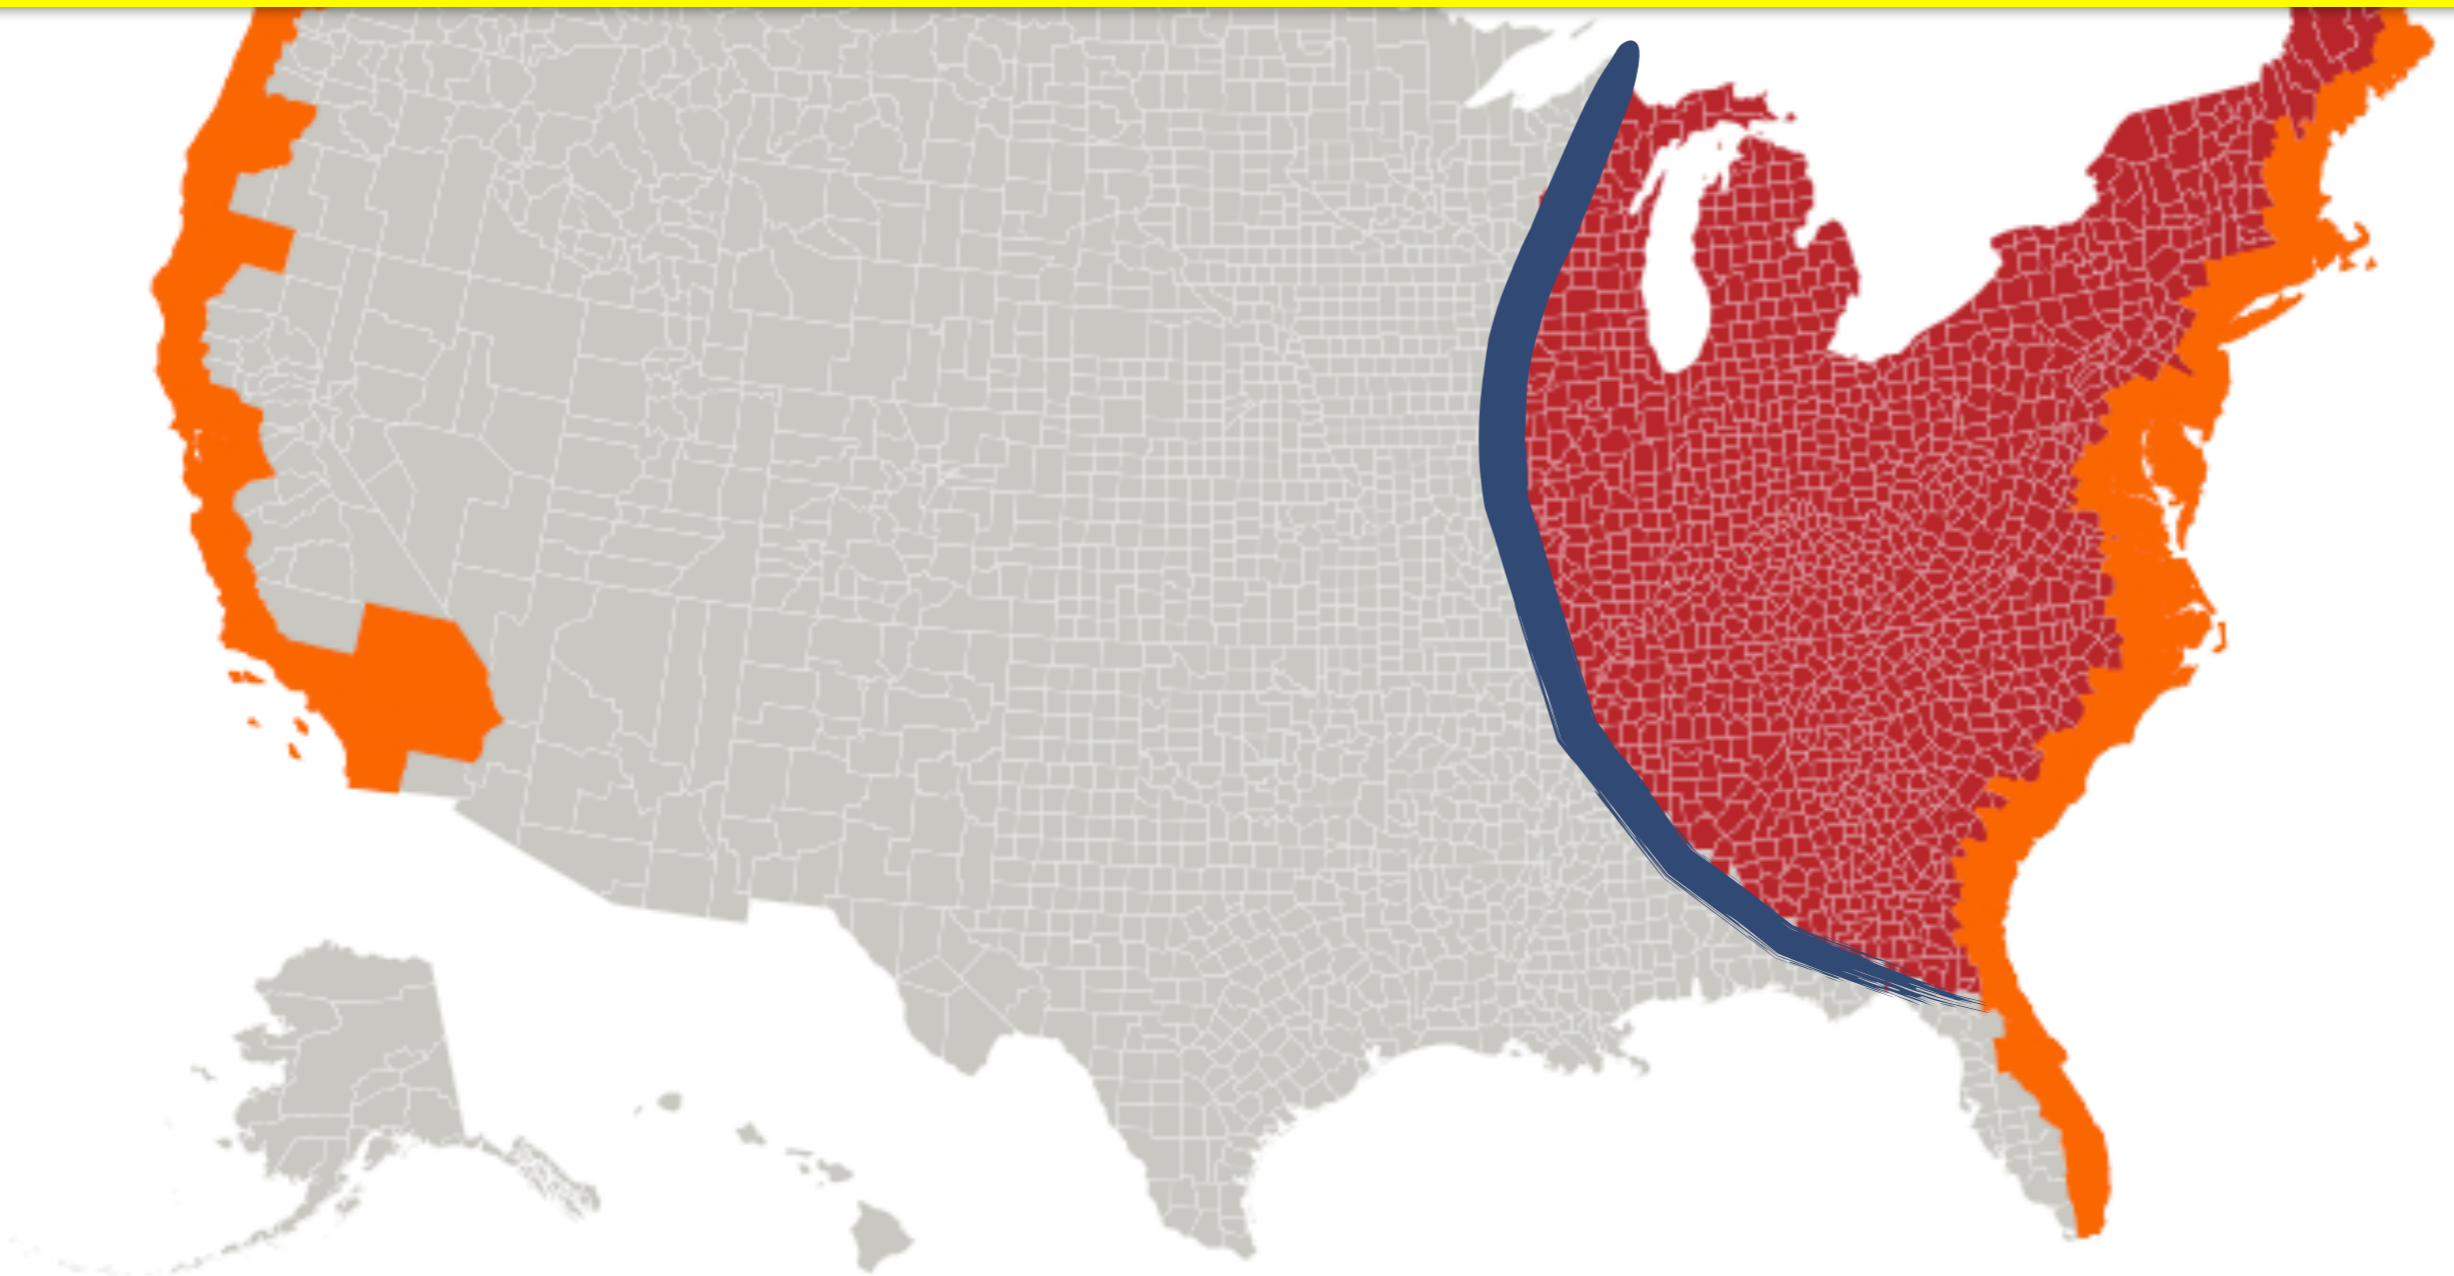

Population: 24.95 million

Total Area: 138,999 square miles

Which circle is equal in population to Texas?

Equal Population Mapper

Coasts

Population: 104.36 million

Total Area: 275,382 square miles

Red Region

Population:

Total Area:

All the population to the right of which line is equal in population to the Coasts?

Equal Population Mapper

Coasts

Population: 104.36 million

Total Area: 275,382 square miles

Red Region

Population: 104.34 million

Total Area: 692,084 square miles

All the population to the right of which line is equal in population to the Coasts?

Equal Population Mapper

Coasts

Population: 104.36 million

Total Area: 275,382 square miles

Red Region

Population: 104.34 million

Total Area: 2,172,171 square miles

Equal Population Mapper

Coasts

Population: 104.36 million

Total Area: 275,382 square miles

Red Region