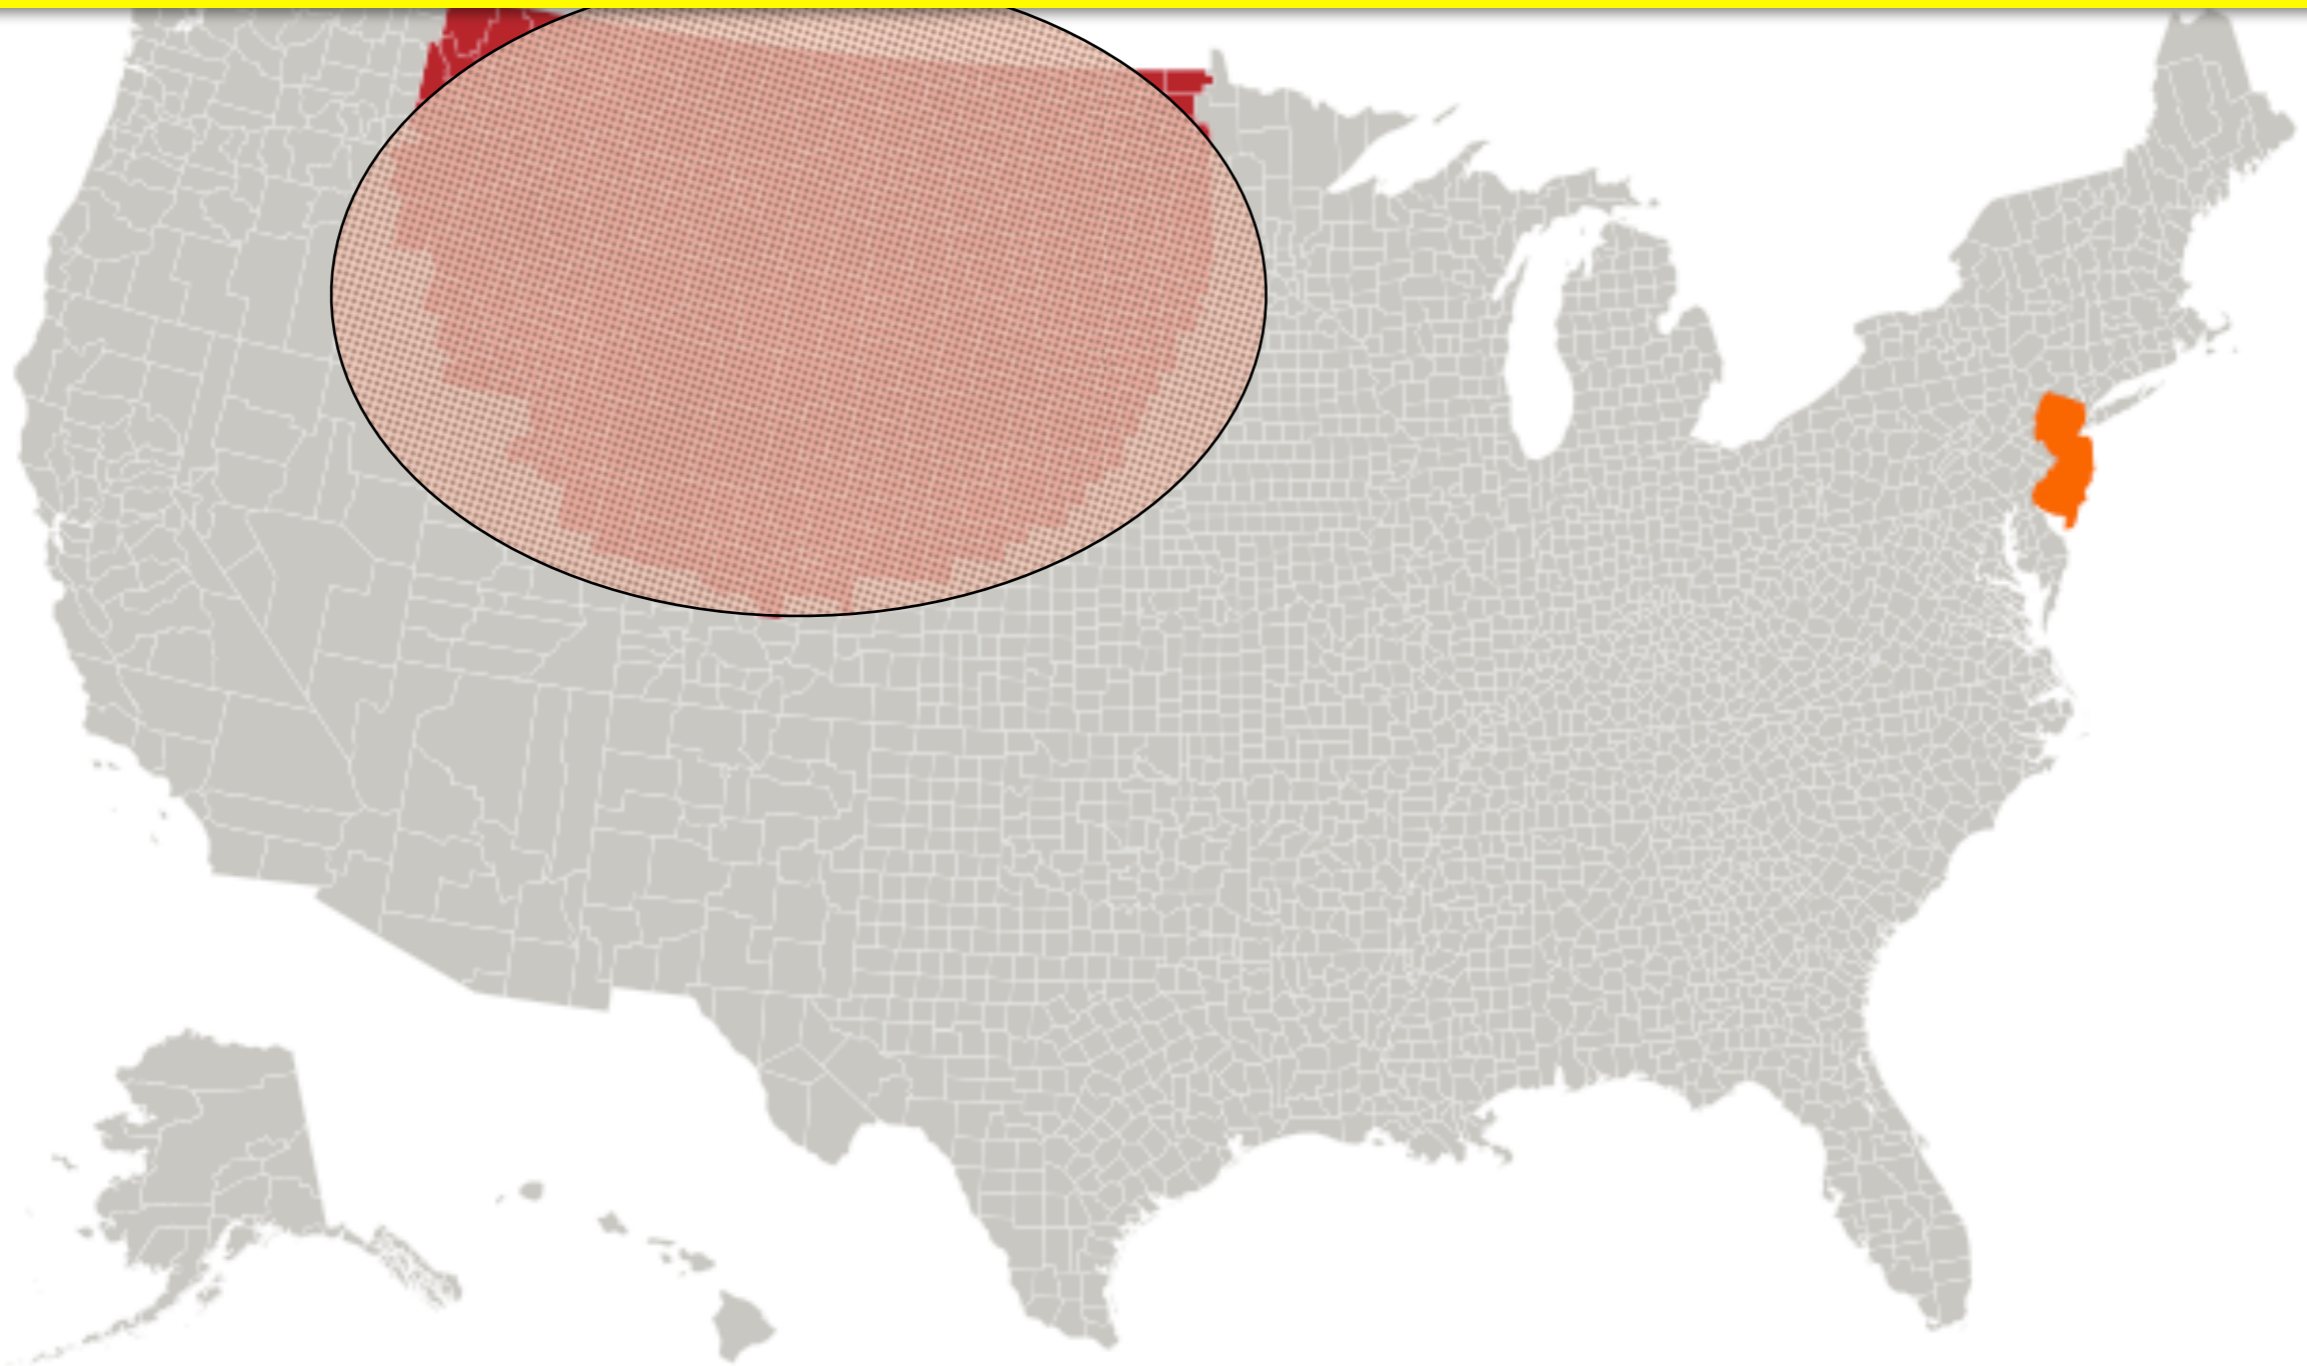

Population: 0.63 million

Total Area: 526 square miles

More people live in Nashville than live in Wyoming.

Equal Population Mapper

New Jersey

Population: 8.79 million

Total Area: 8,723 square miles

Red Region

Population:

Total Area:

Which circle is equal in population to New Jersey?

Equal Population Mapper

New Jersey

Population: 8.79 million

Total Area: 8,723 square miles

Red Region

Population: 8.76 million

Total Area: 587,142 square miles

Which circle is equal in population to New Jersey?

Equal Population Mapper

Texas

Population: 25.15 million

Total Area: 268,596 square miles

Red Region

Population:

Total Area:

Which circle is equal in population to Texas?

Equal Population Mapper

Texas

Population: 25.15 million

Total Area: 268,596 square miles

Red Region