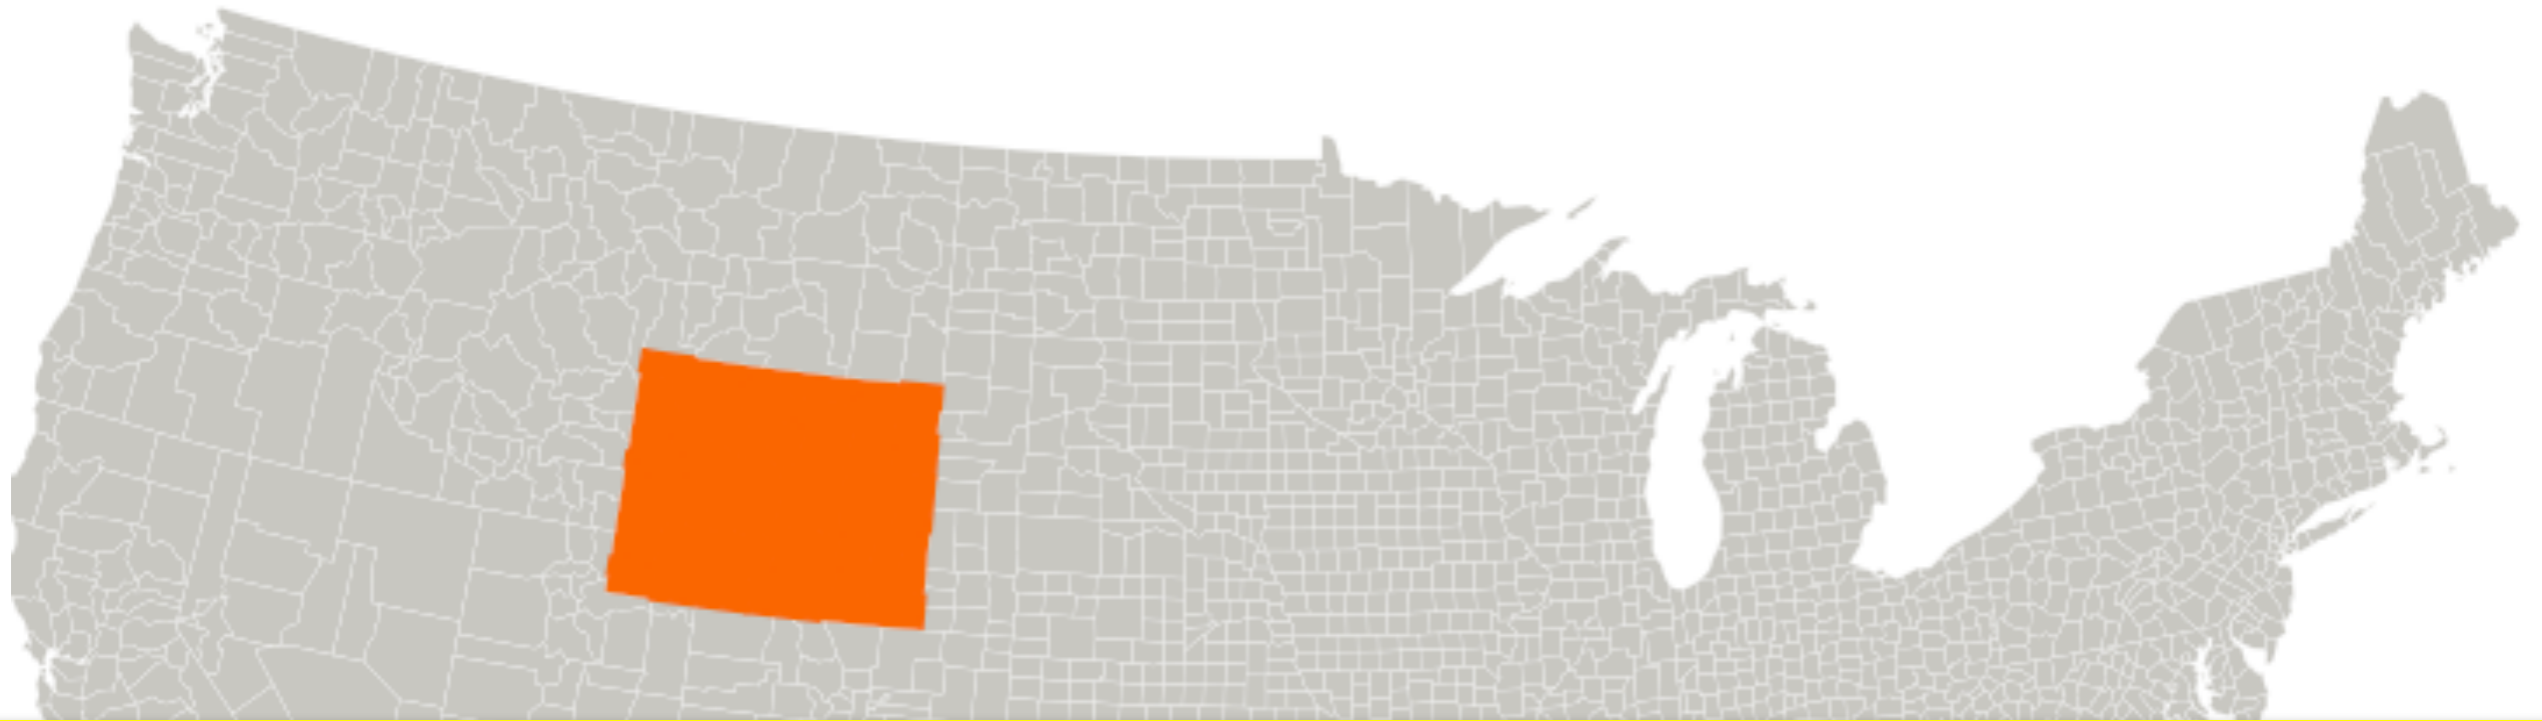

Equal Population Mapper

Wyoming

Population: 0.56 million

Total Area: 97,813 square miles

Red Region

Population: 0.93 million

Total Area: 785 square miles