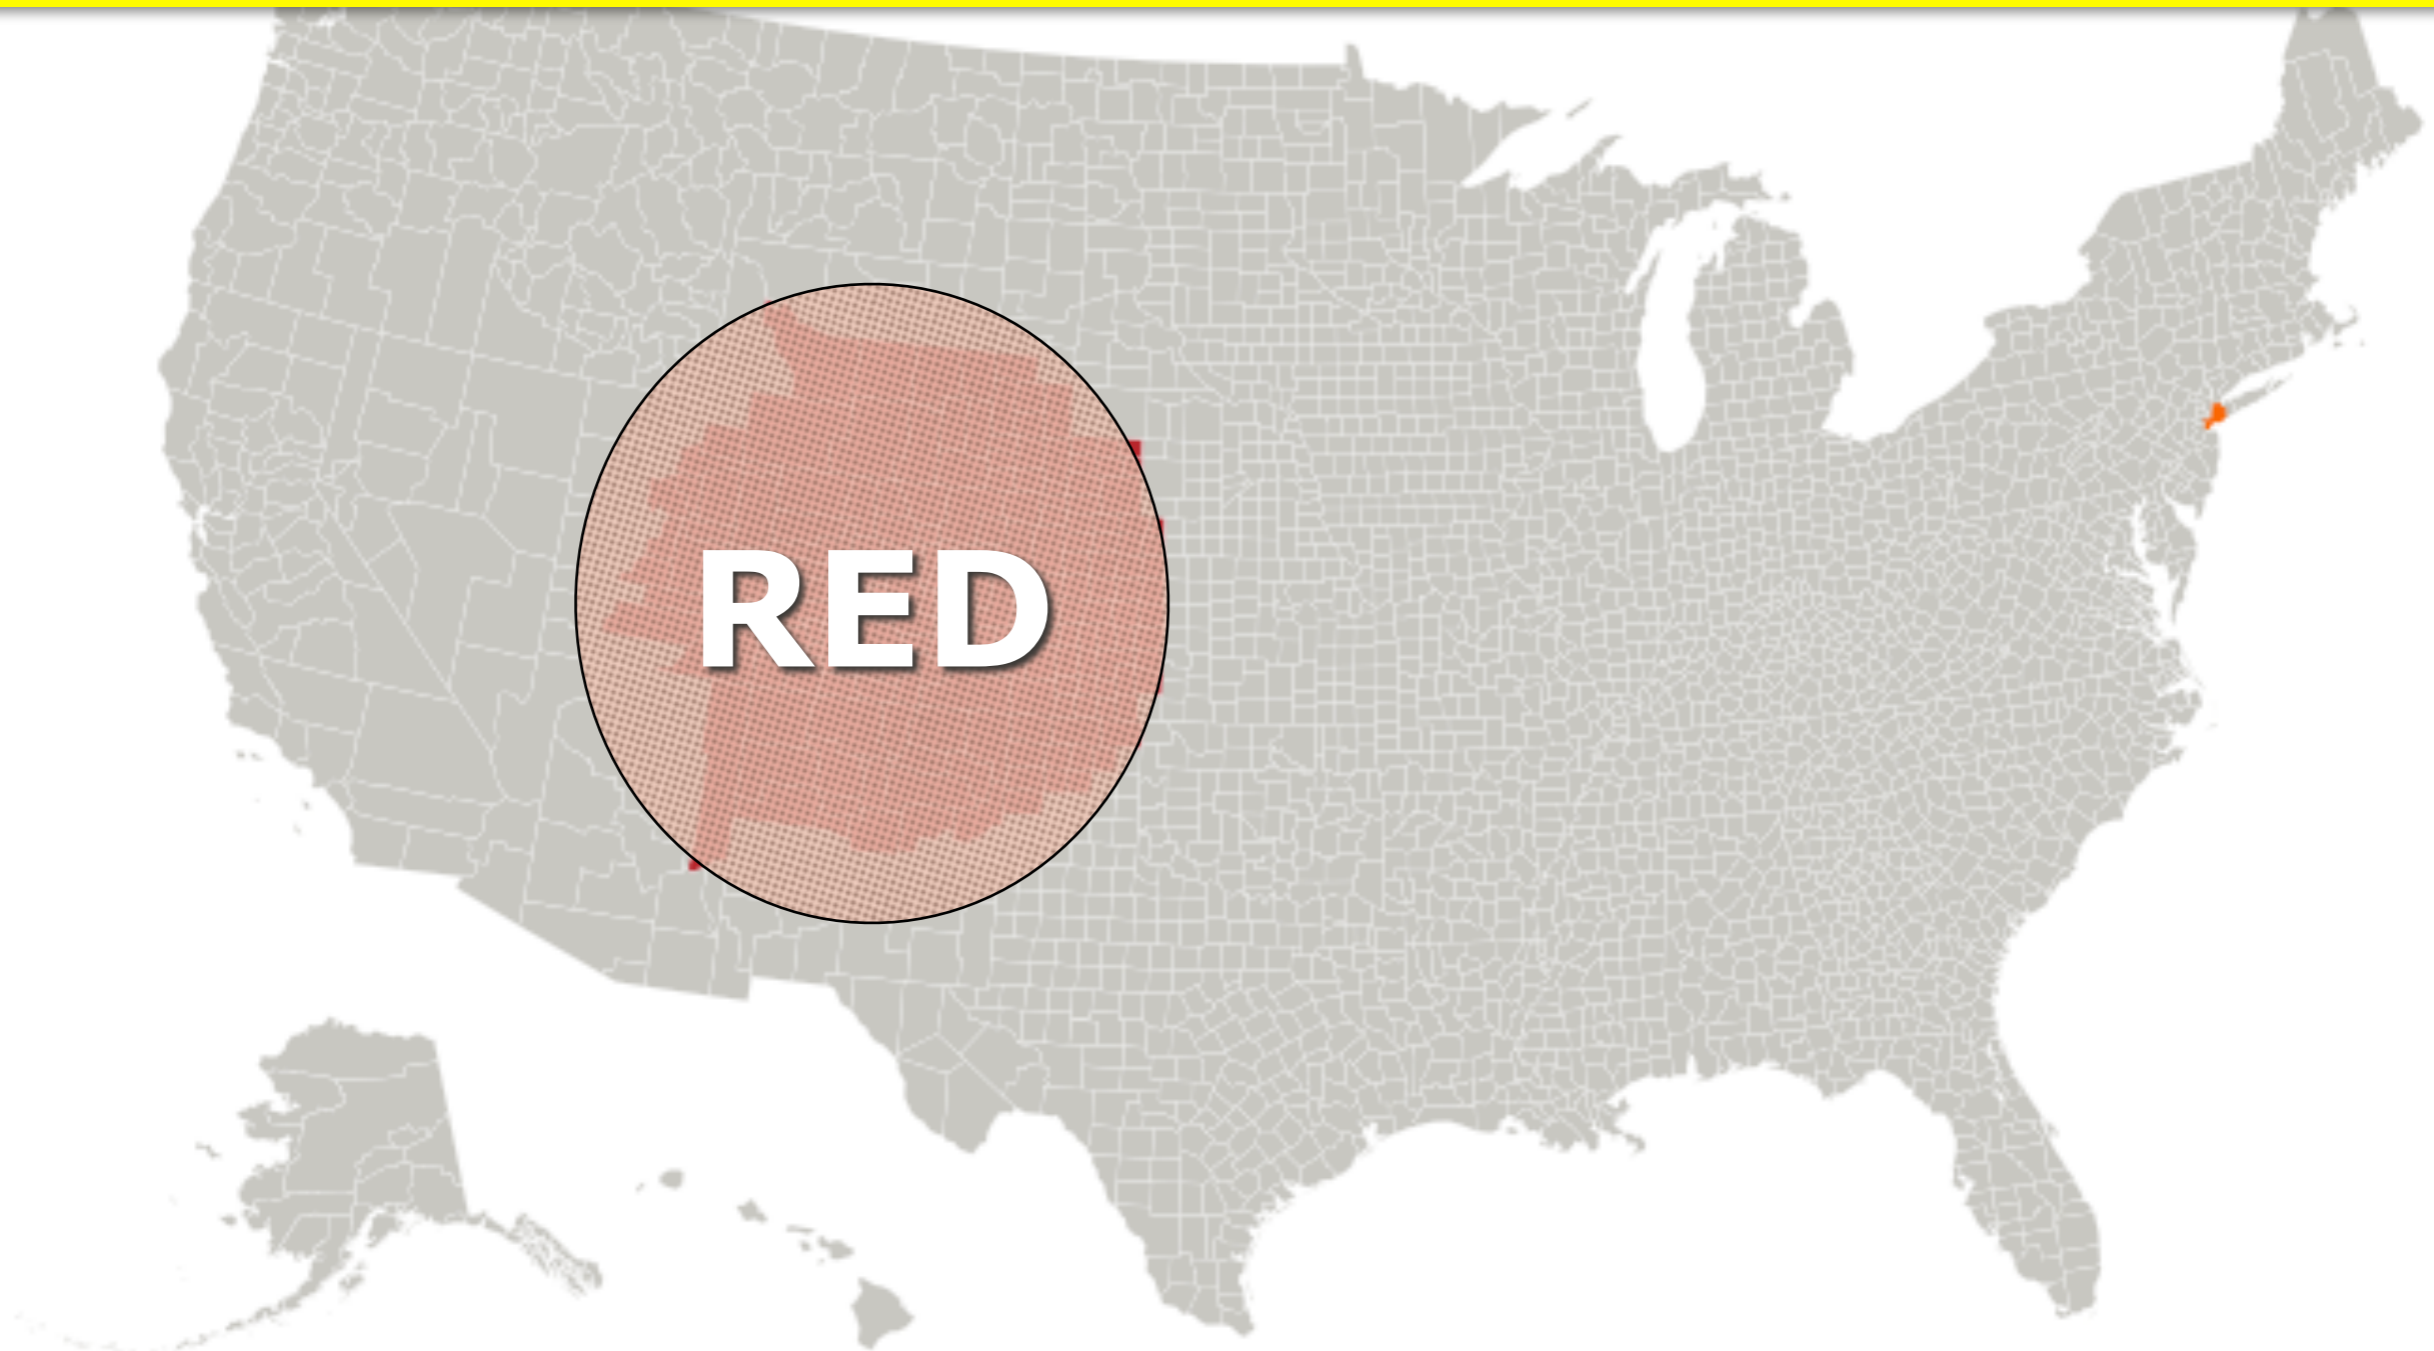

New York City

Population: 8.18 million
Total Area: 469 square miles

Red Region

Population:
Total Area:

Which circle is equal in population to New York City?

Equal Population Mapper

New York City

Population: 8.18 million

Total Area: 469 square miles

Red Region

Population: 8.10 million

Total Area: 340,956 square miles

Which circle is equal in population to New York City?

Equal Population Mapper

New York City

Population: 8.18 million