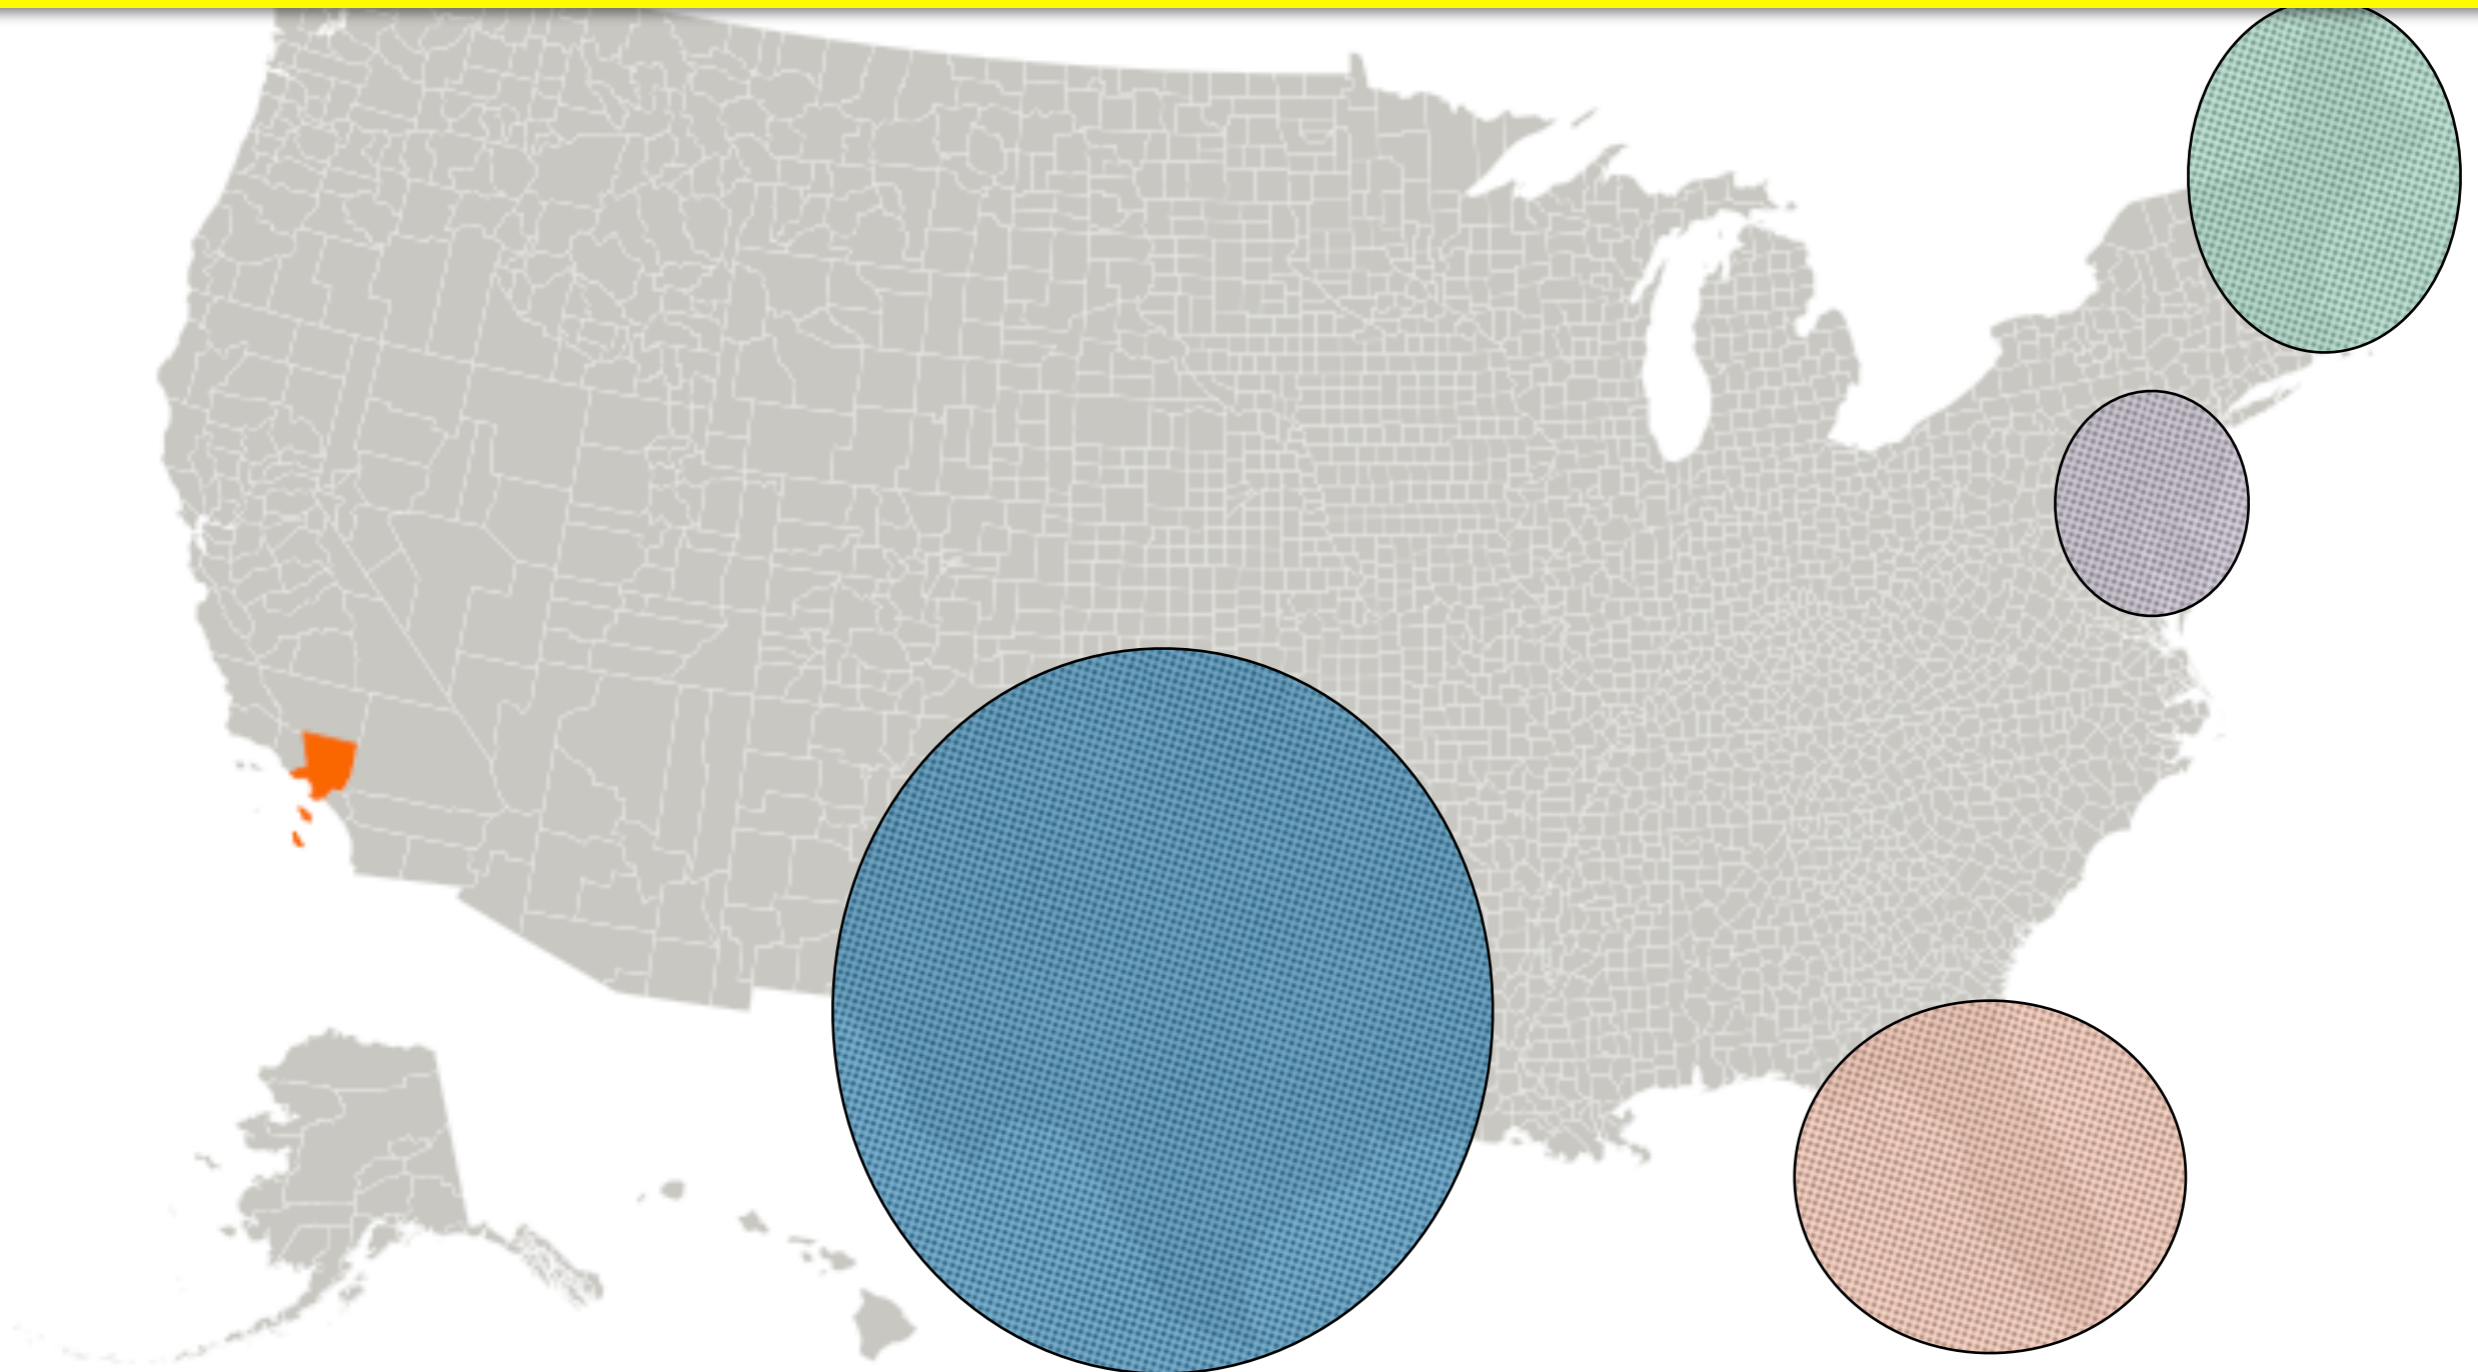

Total Area: 469 square miles

Red Region

Population: 8.10 million

Total Area: 340,956 square miles

Which circle is equal in population to New York City?

Equal Population Mapper

New York City

Population: 8.18 million

Total Area: 469 square miles

Red Region

Population: 8.10 million

Total Area: 340,956 square miles

Which circle is equal in population to New York City?

Equal Population Mapper

Los Angeles County

Population: 9.82 million

Total Area: 4,751 square miles

Red Region

Population:

Total Area:

Which circle is equal in population to Los Angeles County?

Equal Population Mapper

Los Angeles County

Population: 9.82 million