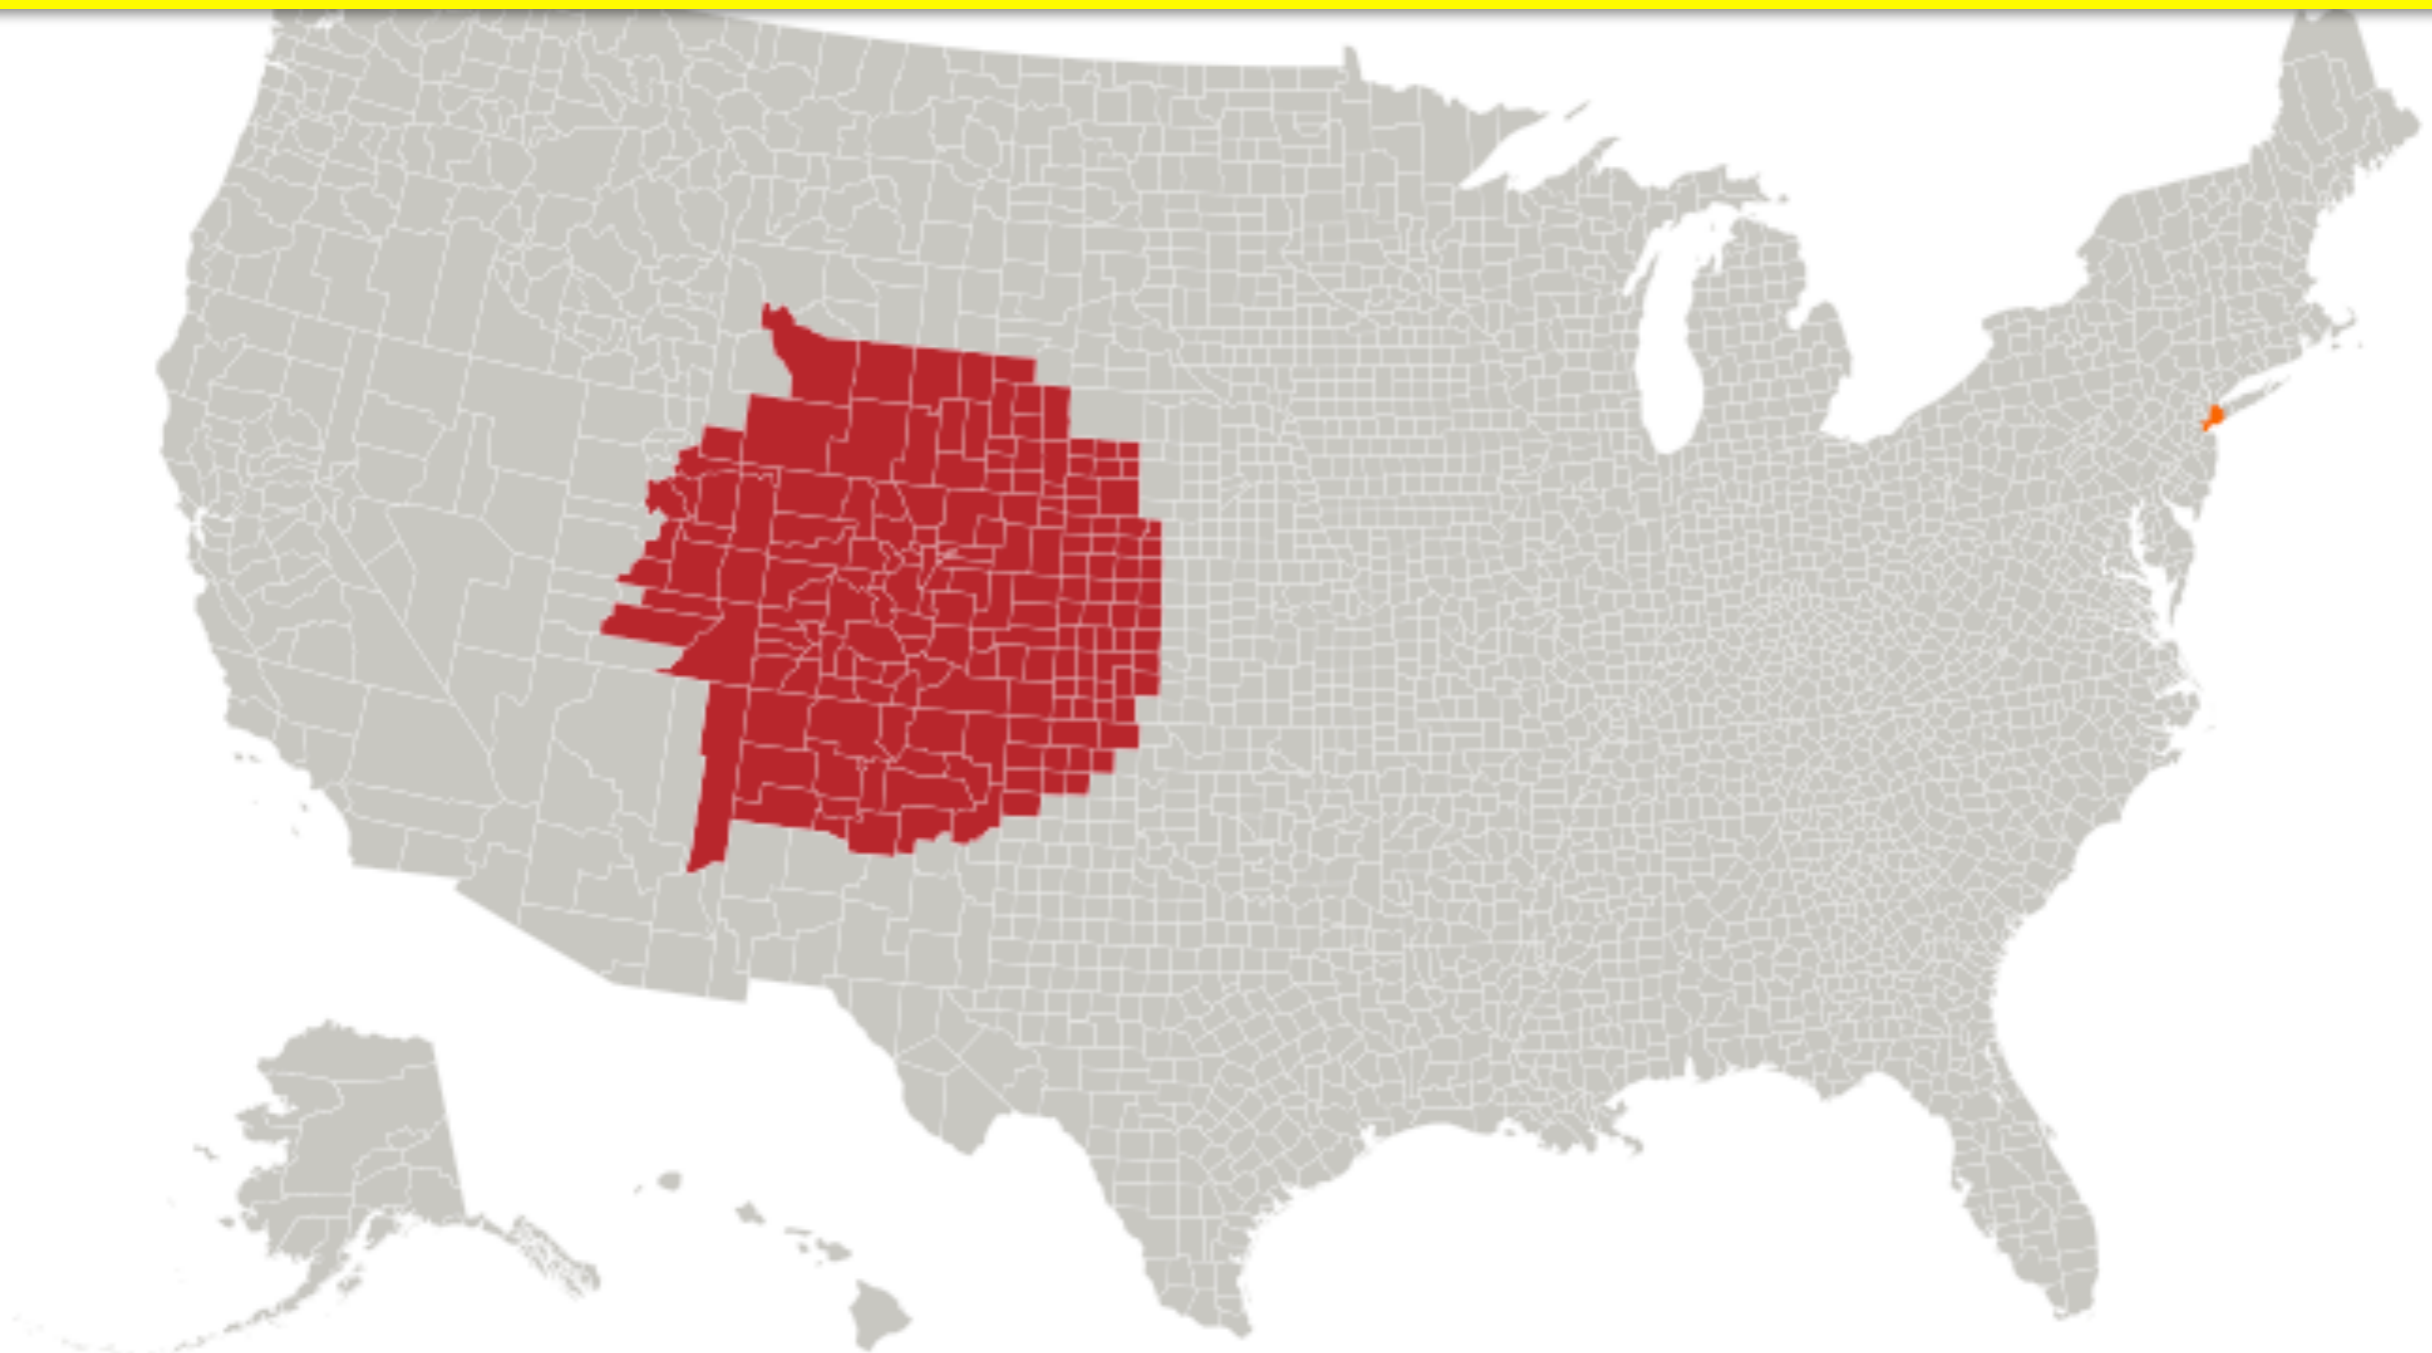

Explain how the map illustrates the differences in density in these two different areas of the United States.

High Density versus Low Density

Urban (Cities) versus Rural (Agricultural)

Equal Population Mapper

New York City

Population: 8.18 million
Total Area: 469 square miles

Red Region

Population:
Total Area:

Which circle is equal in population to New York City?

Equal Population Mapper

New York City

Population: 8.18 million

Total Area: 469 square miles

Red Region

Population: 8.10 million

Total Area: 340,956 square miles

Which circle is equal in population to New York City?

Equal Population Mapper

New York City

Population: 8.18 million