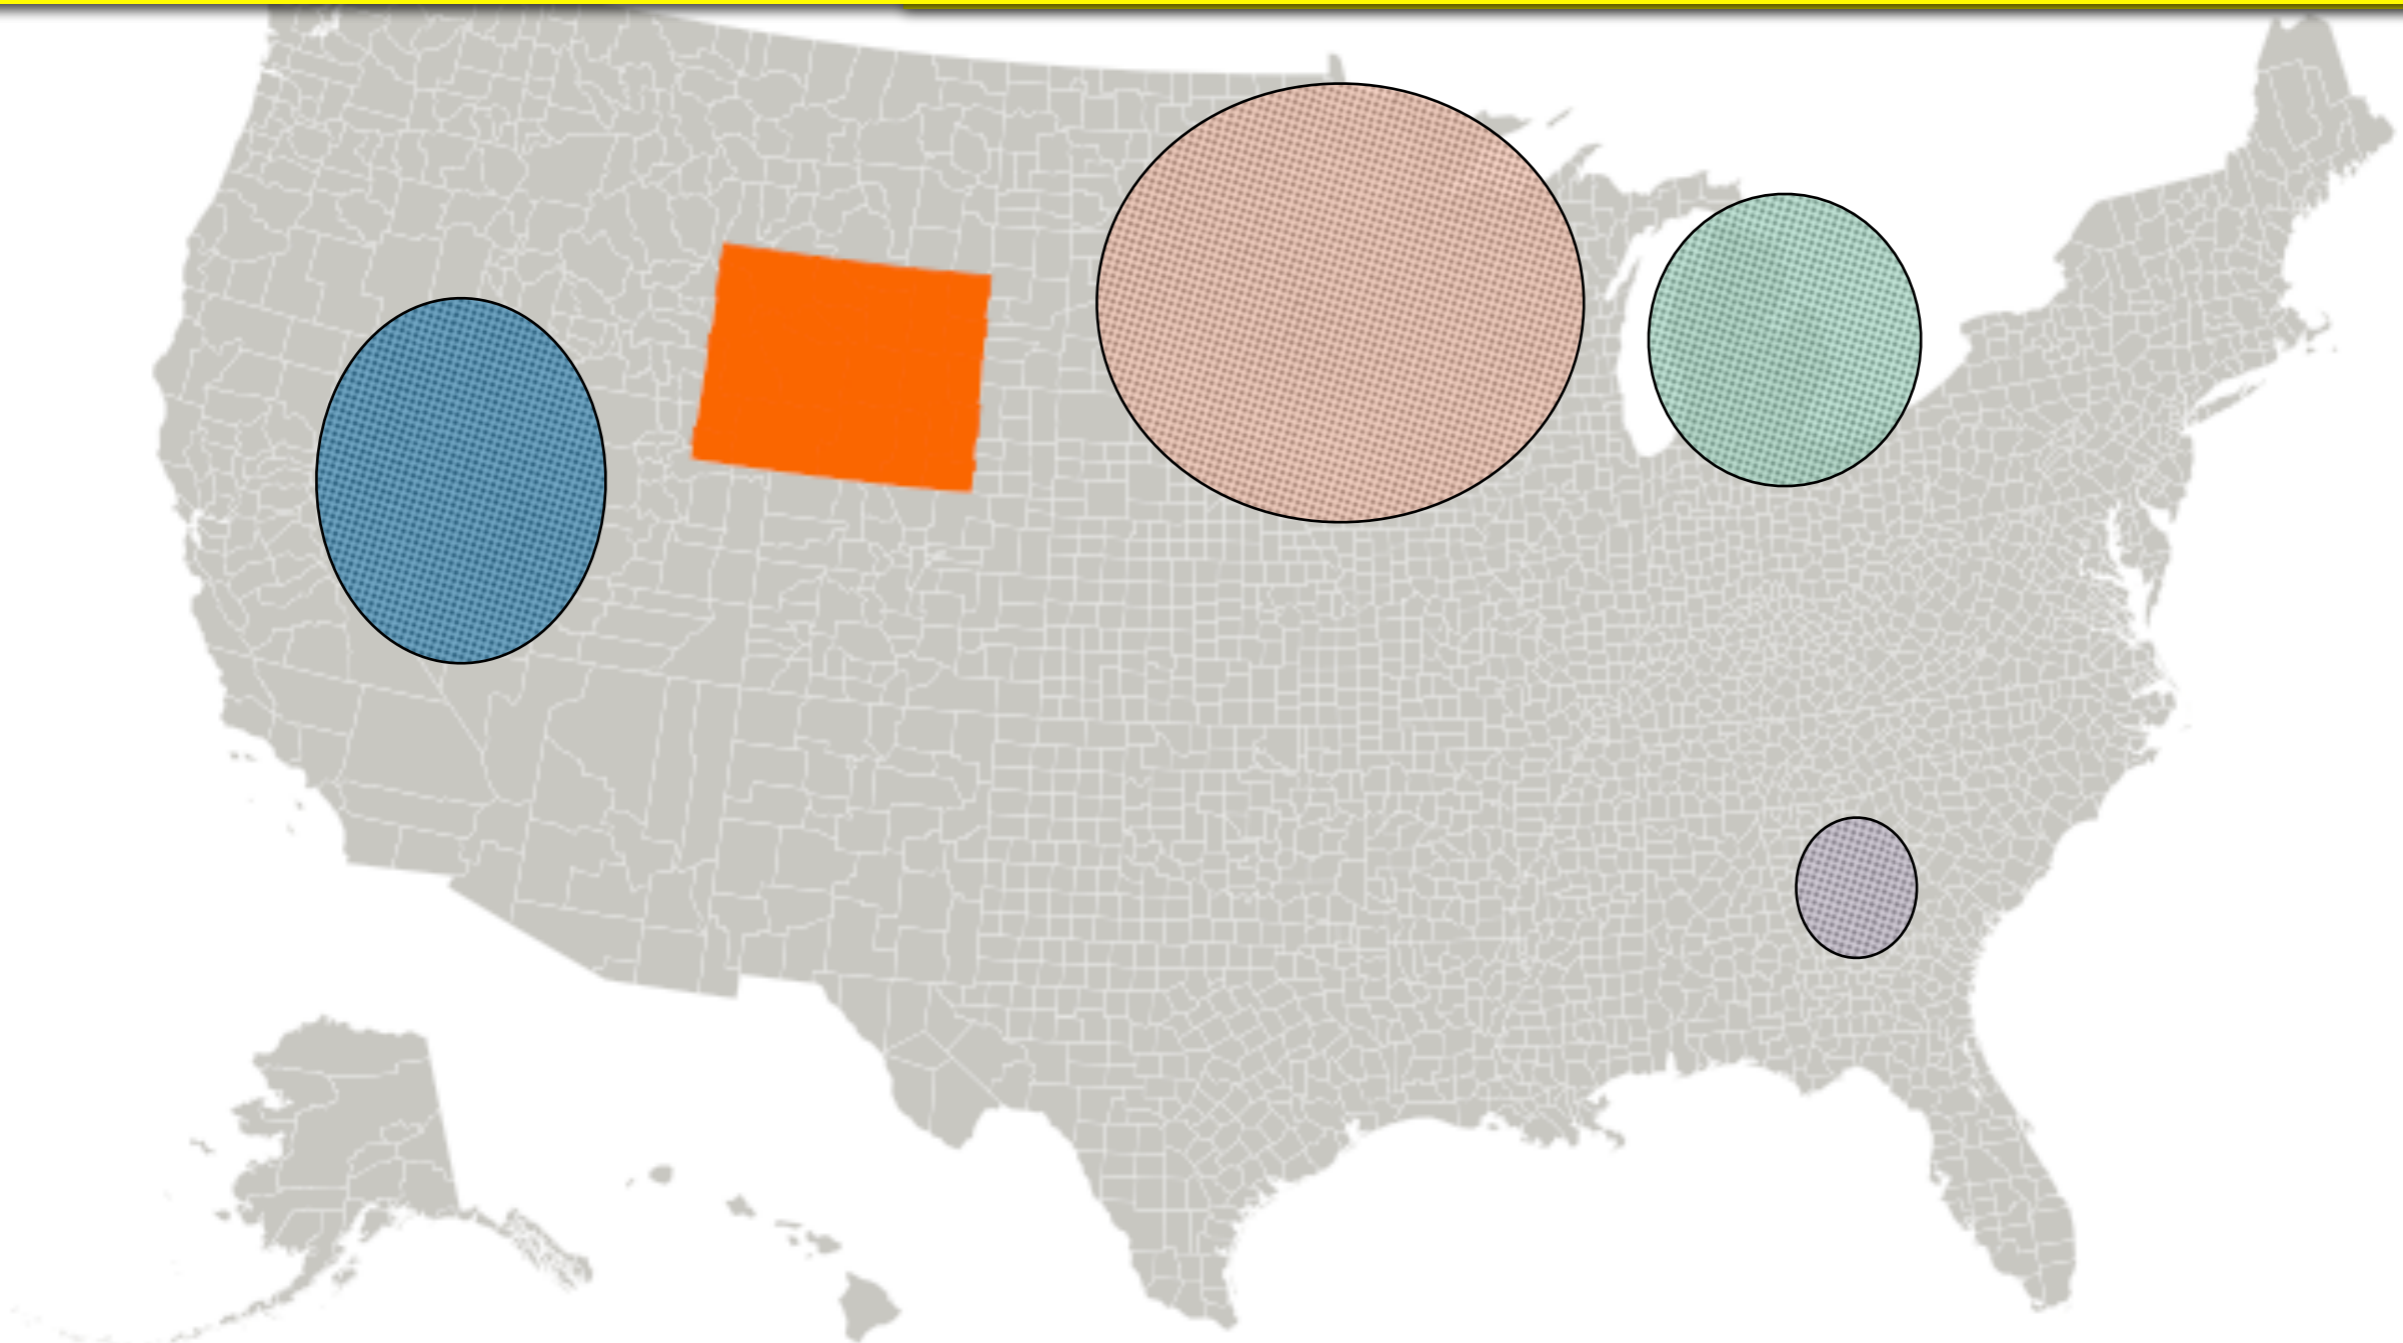

Total Area: 4,751 square miles

Red Region

Population: 9.90 million

Total Area: 67,992 square miles

Which circle is equal in population to Los Angeles County?

Equal Population Mapper

Wyoming

Population: 0.56 million

Total Area: 97,813 square miles

Red Region

Population:

Total Area:

Which circle is equal in population to Wyoming?

Equal Population Mapper

Wyoming

Population: 0.56 million

Total Area: 97,813 square miles

Red Region

Population: 0.64 million

Total Area: 87,390 square miles

Which circle is equal in population to Wyoming?

Equal Population Mapper

Wyoming

Population: 0.56 million