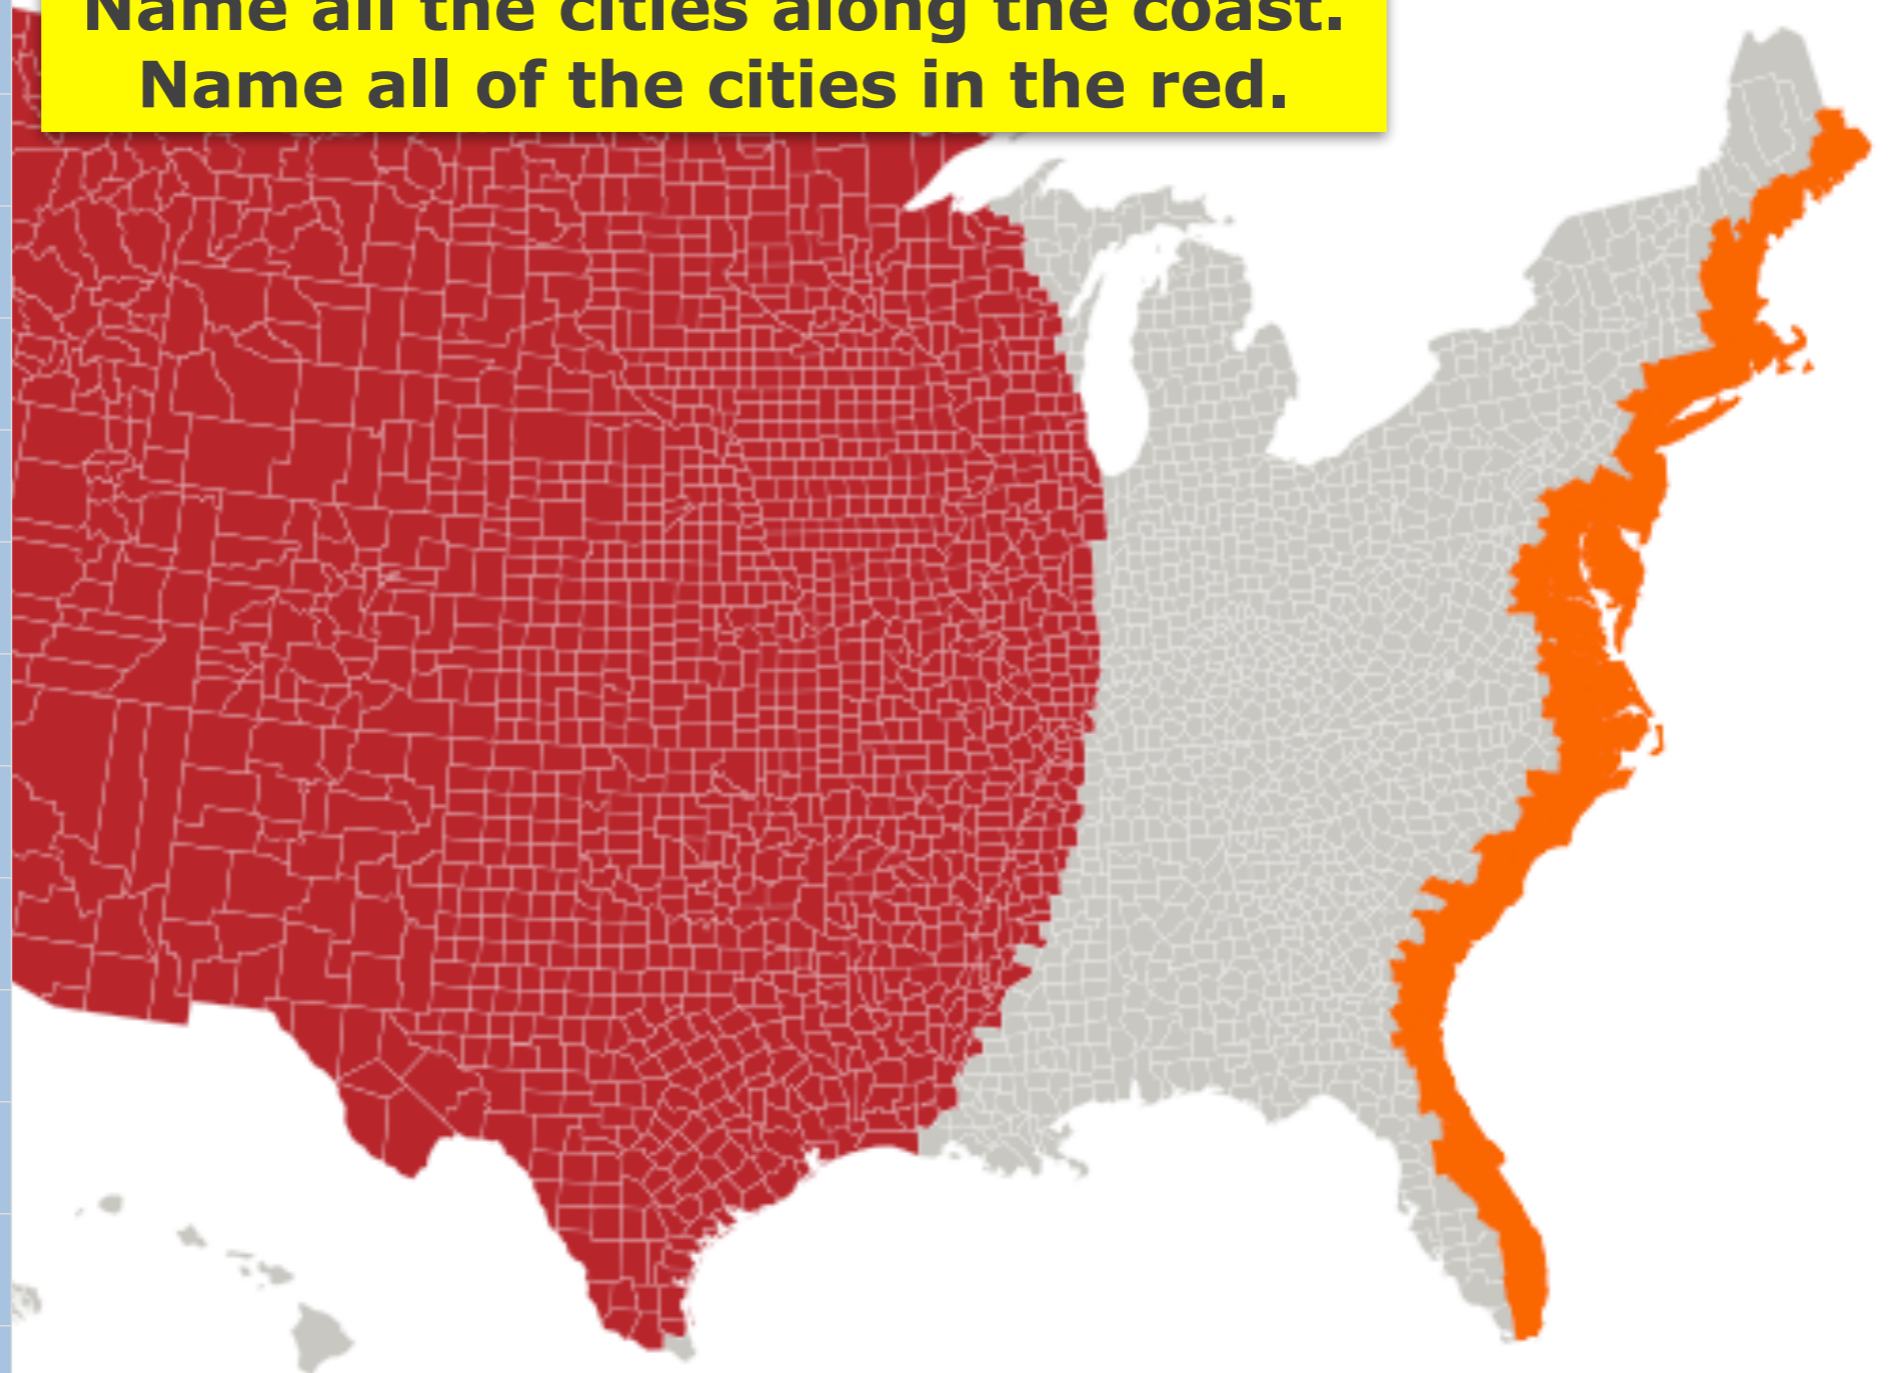

Population Mapper

- New York
- Los Angeles
- Washington DC
- San Francisco
- Boston
- Philadelphia
- Miami
- Seattle
- San Diego
- Portland
- Orlando
- Tampa Bay
- Sacramento
- Providence
- Jacksonville
- Hartford
- Richmond
- Virginia Beach

104.36 million
275,382 square miles

Red Region

Population: 104.22 million
Total Area: 2,134,895 square miles

USA 50 Largest Cities
Name all the cities along the coast.
Name all of the cities in the red.

York City Los Angeles County Wyoming New Jersey Texas Coasts