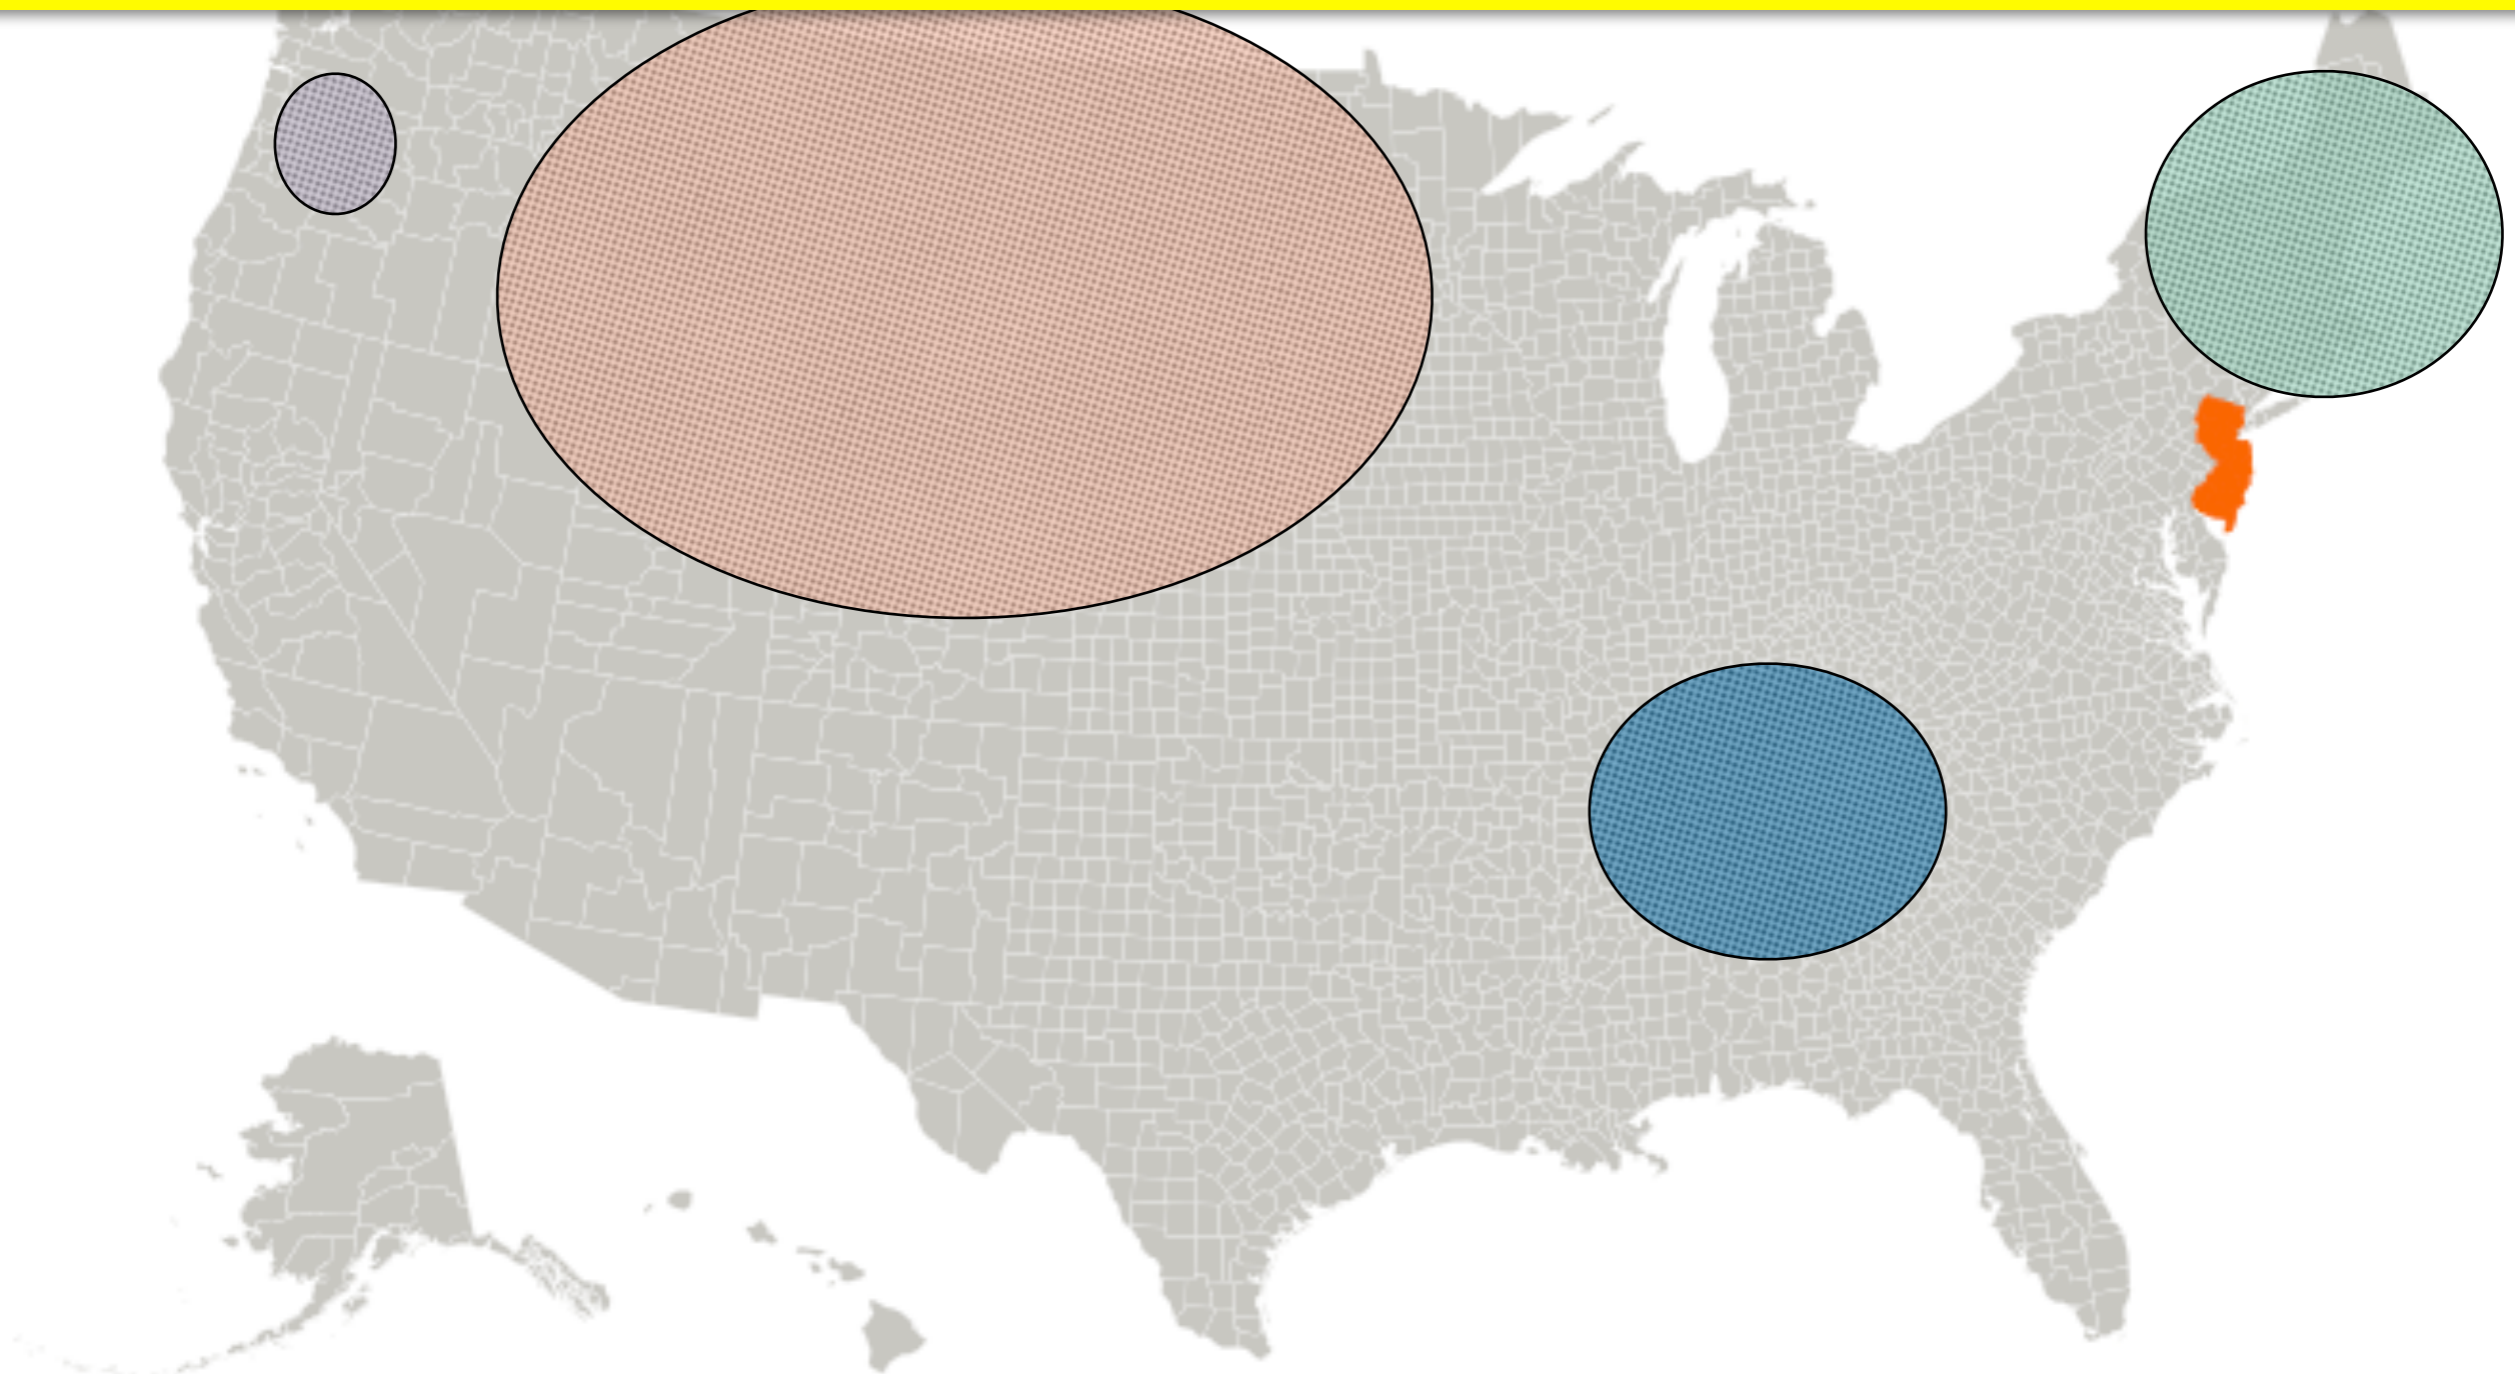

Red Region

Population: 0.63 million

Total Area: 526 square miles

Equal Population Mapper

Wyoming

Population: 0.56 million

Total Area: 97,813 square miles

Red Region

Population: 0.63 million

Total Area: 526 square miles

More people live in Nashville than live in Wyoming.

Equal Population Mapper

New Jersey

Population: 8.79 million

Total Area: 8,723 square miles

Red Region

Population:

Total Area:

Which circle is equal in population to New Jersey?

Equal Population Mapper

New Jersey

Population: 8.79 million

Total Area: 8,723 square miles

Red Region

Population: 8.76 million

Total Area: 587,142 square miles

Which circle is equal in population to New Jersey?

Equal Population Mapper

Texas

Population: 25.15 million

Total Area: 268,596 square miles

Red Region