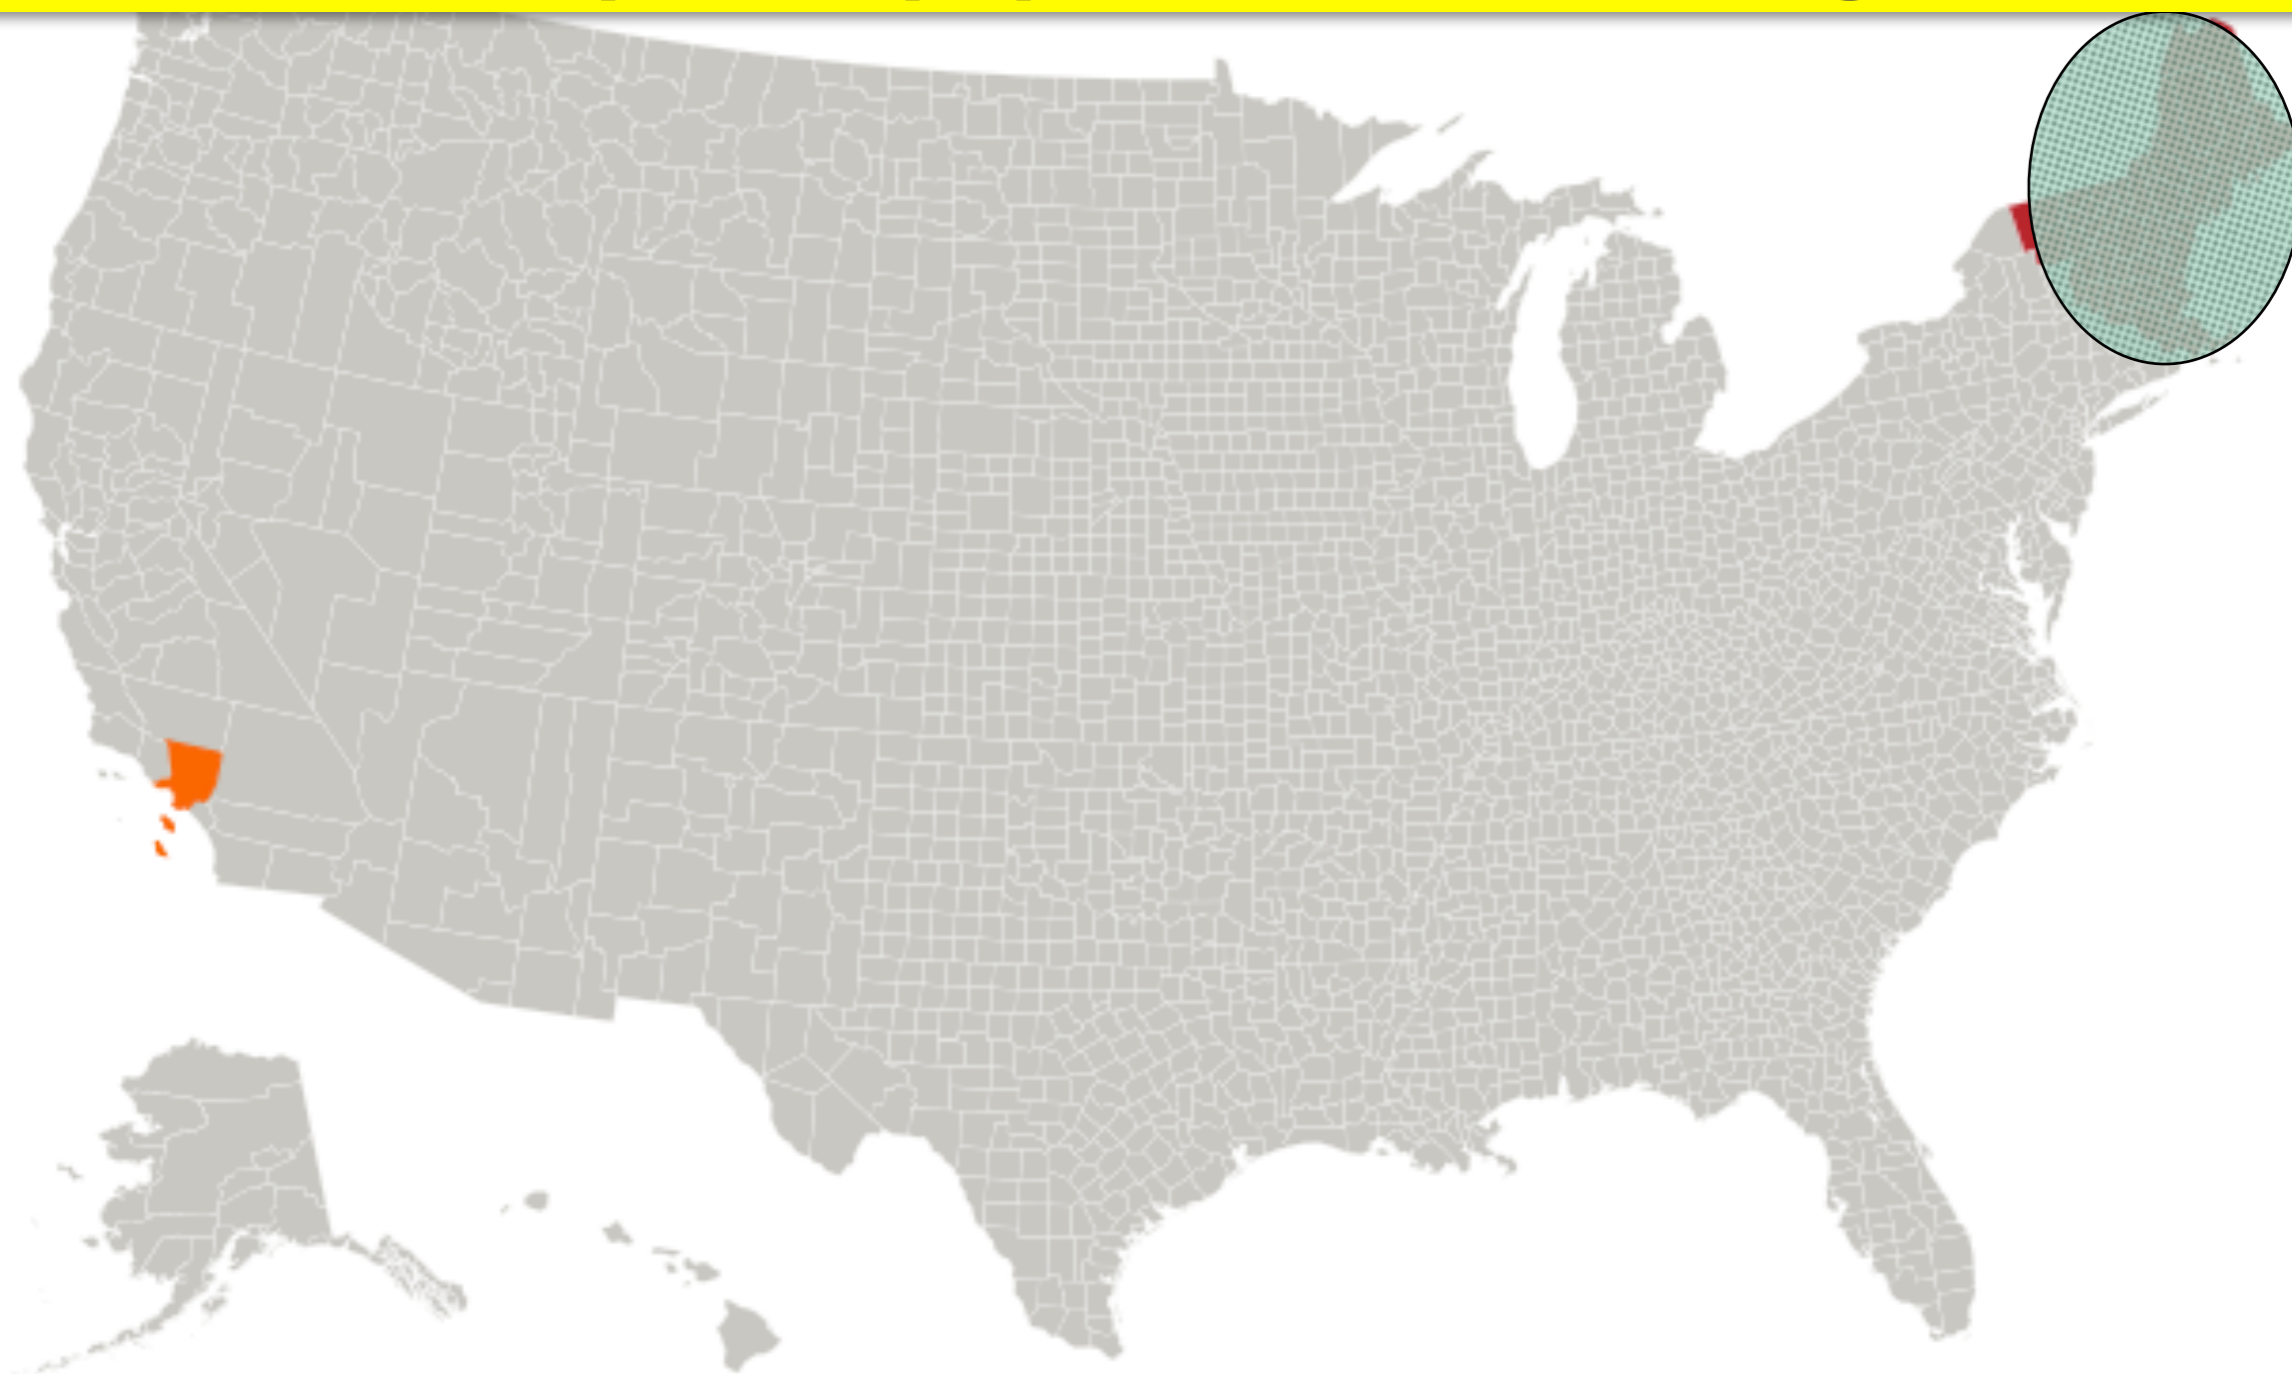

Equal Population Mapper

Los Angeles County

Population: 9.82 million

Total Area: 4,751 square miles

Red Region

Population: 9.90 million

Total Area: 67,992 square miles

Which circle is equal in population to Los Angeles County?