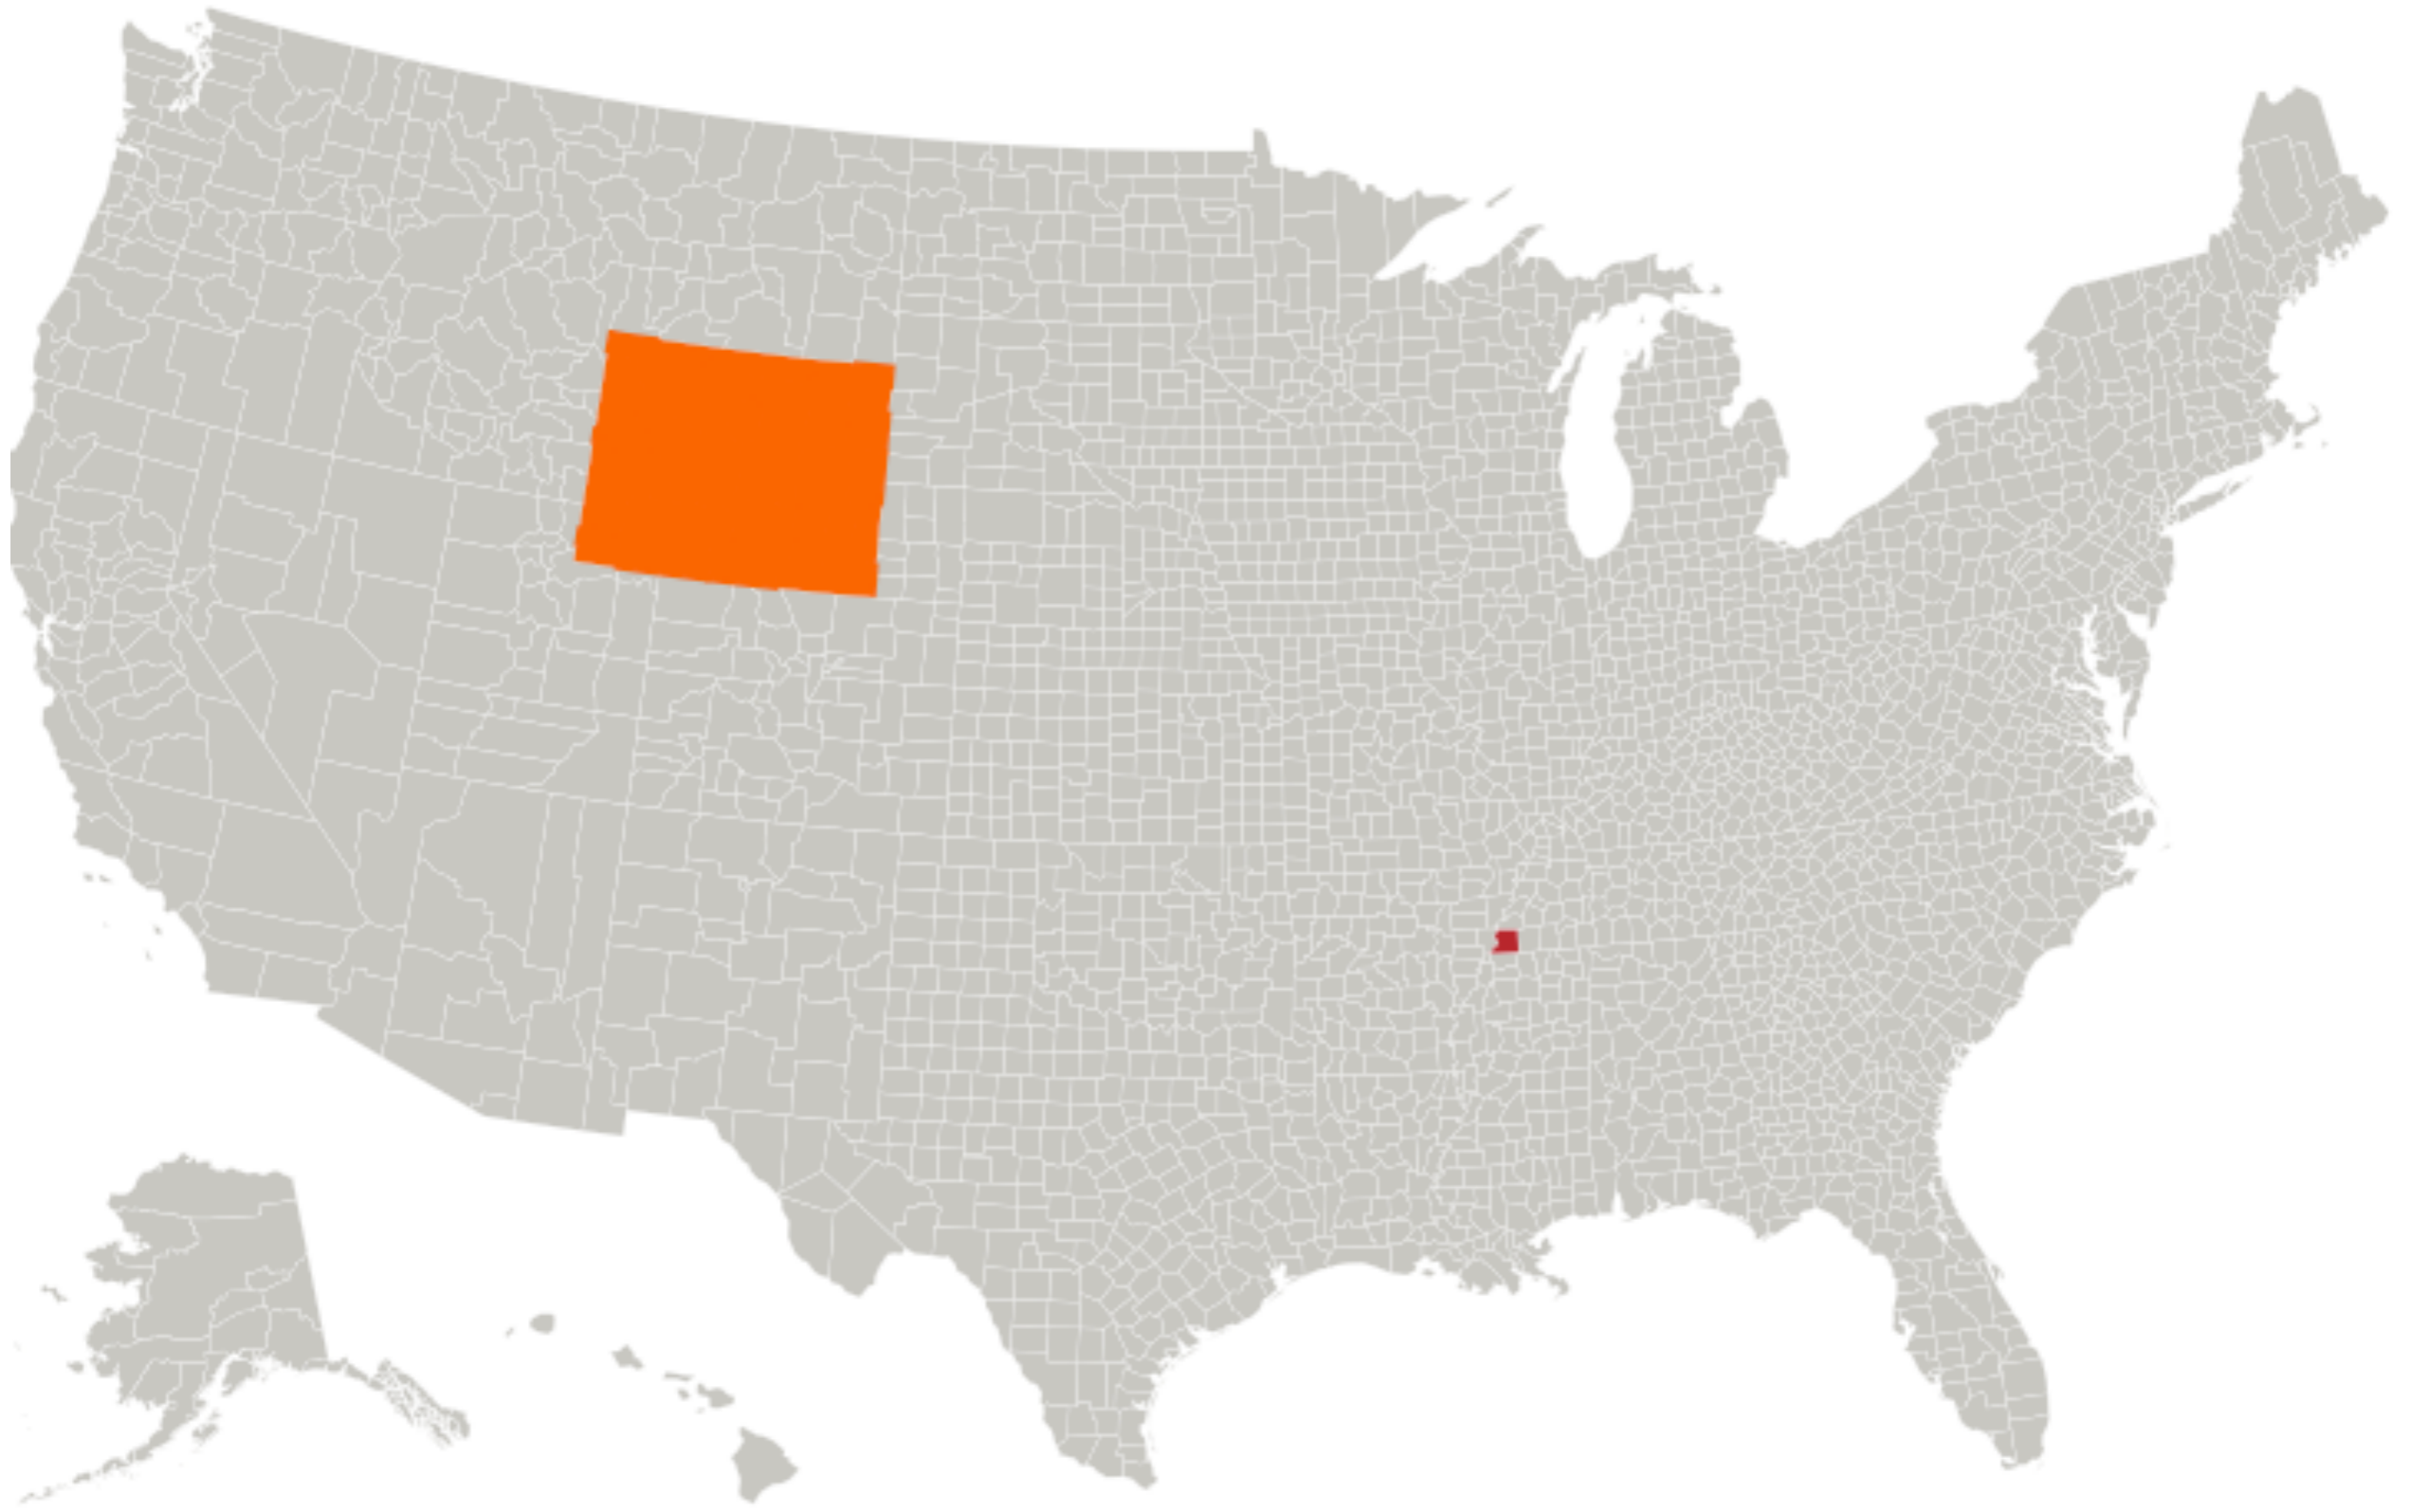

Equal Population Mapper

Wyoming

Population: 0.56 million

Total Area: 97,813 square miles

Red Region

Population: 0.93 million

Total Area: 785 square miles