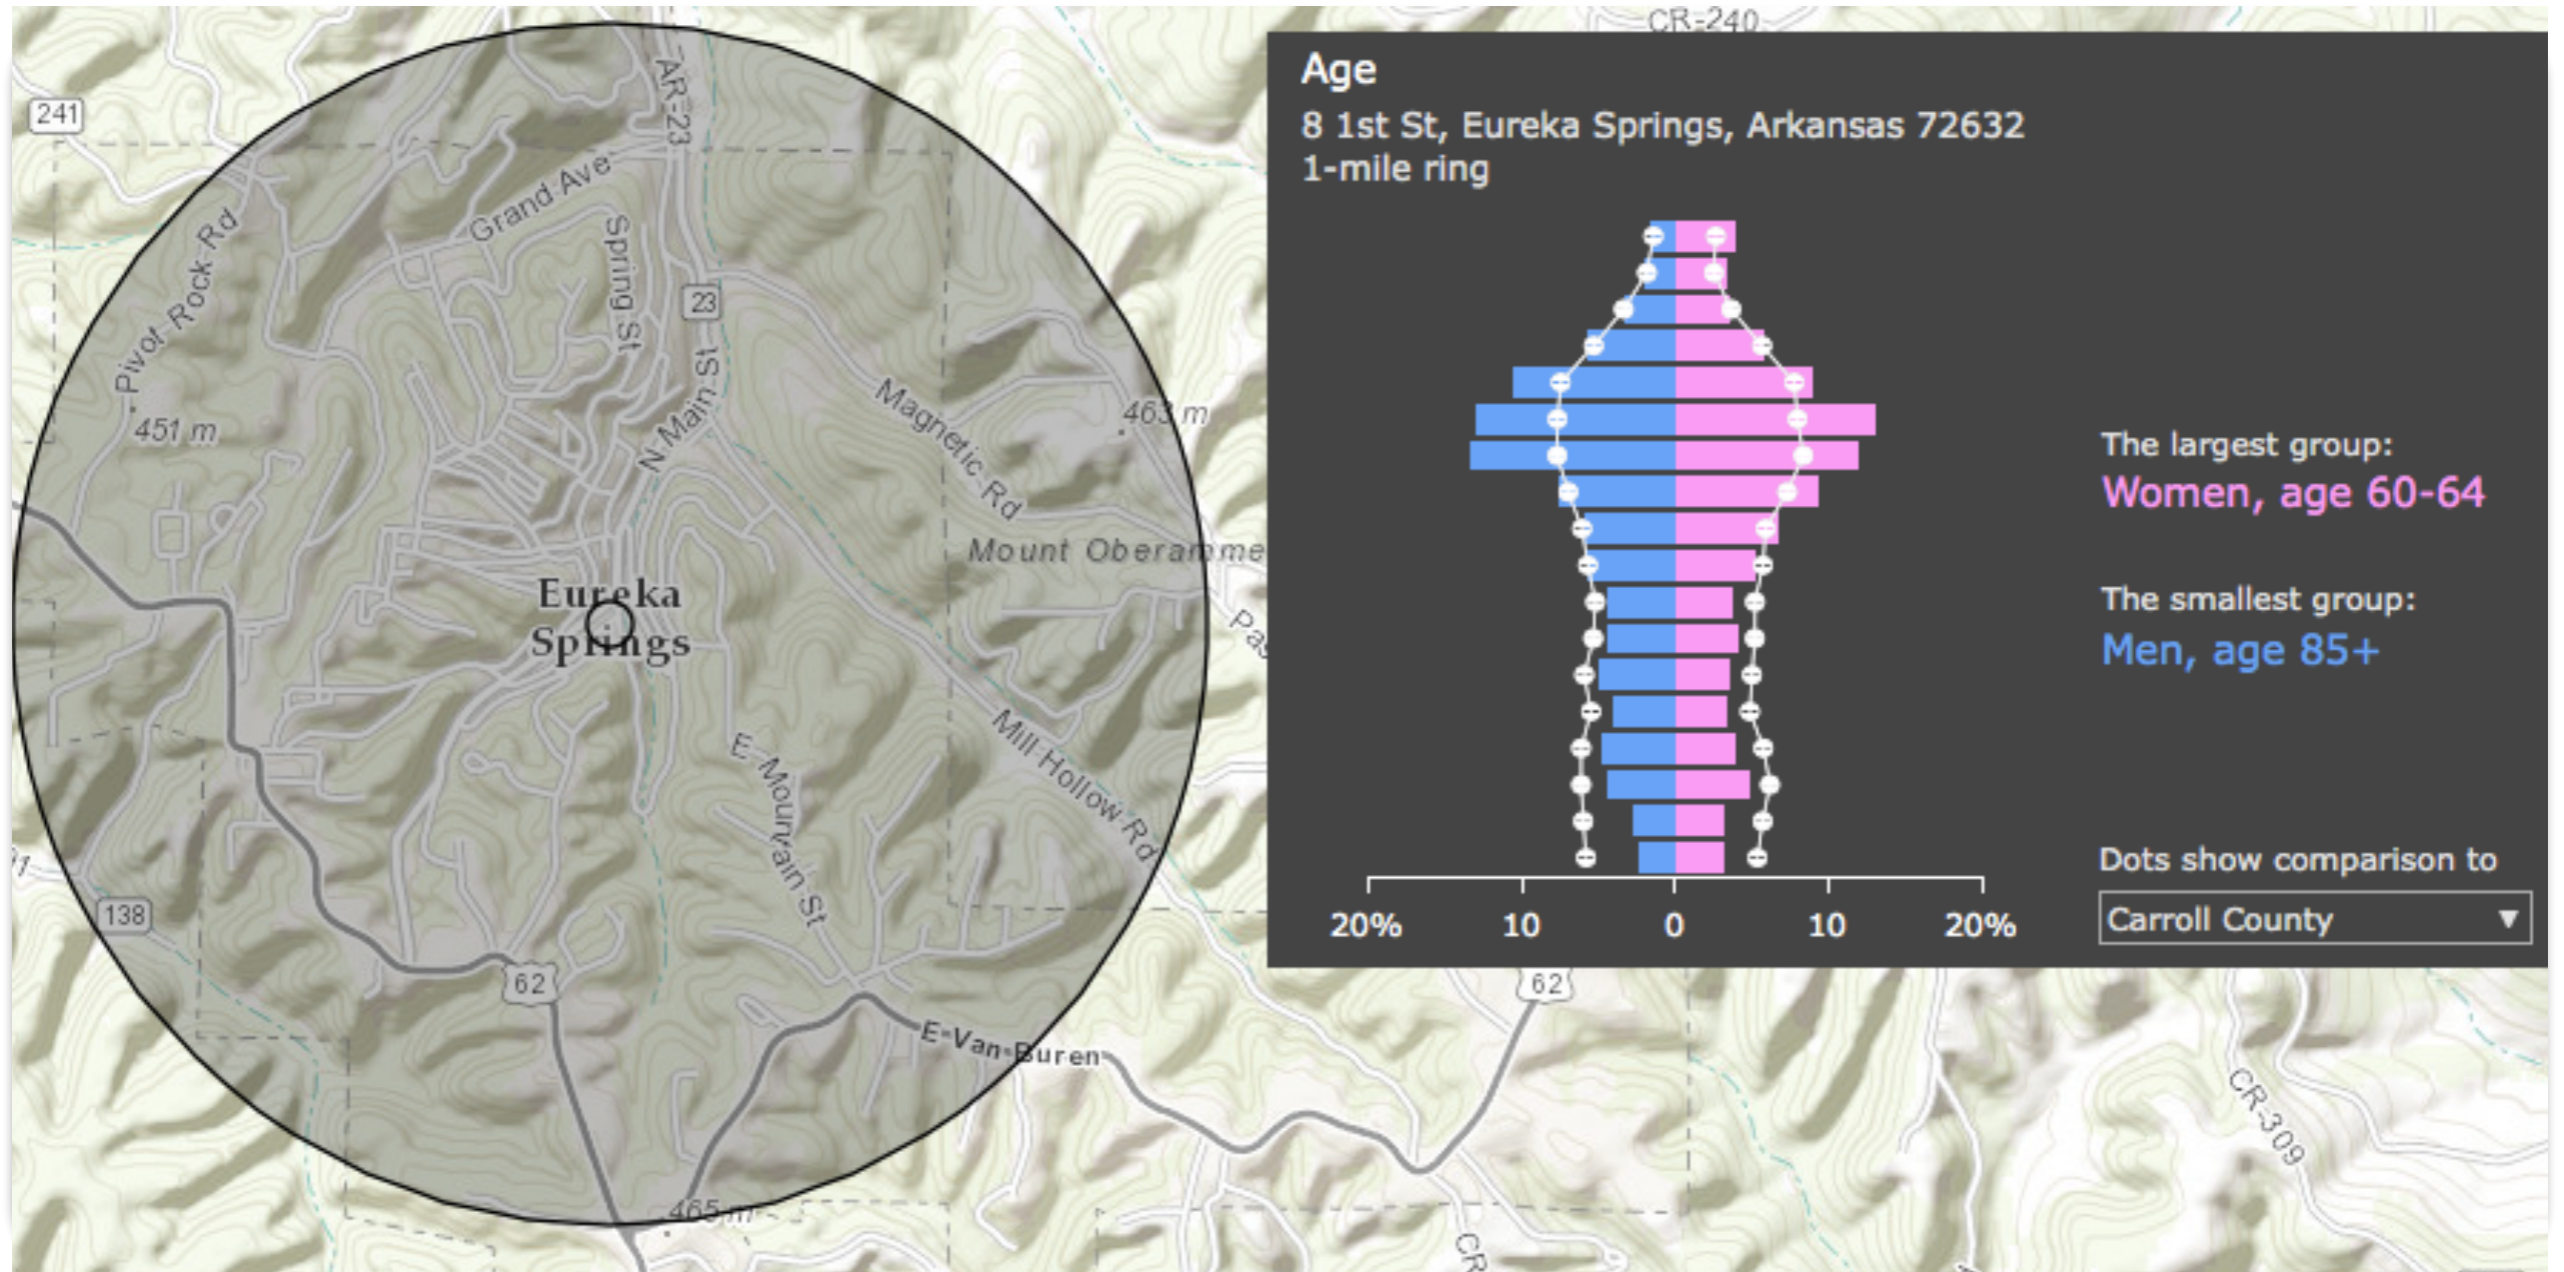

1

Eureka Springs,
Arkansas