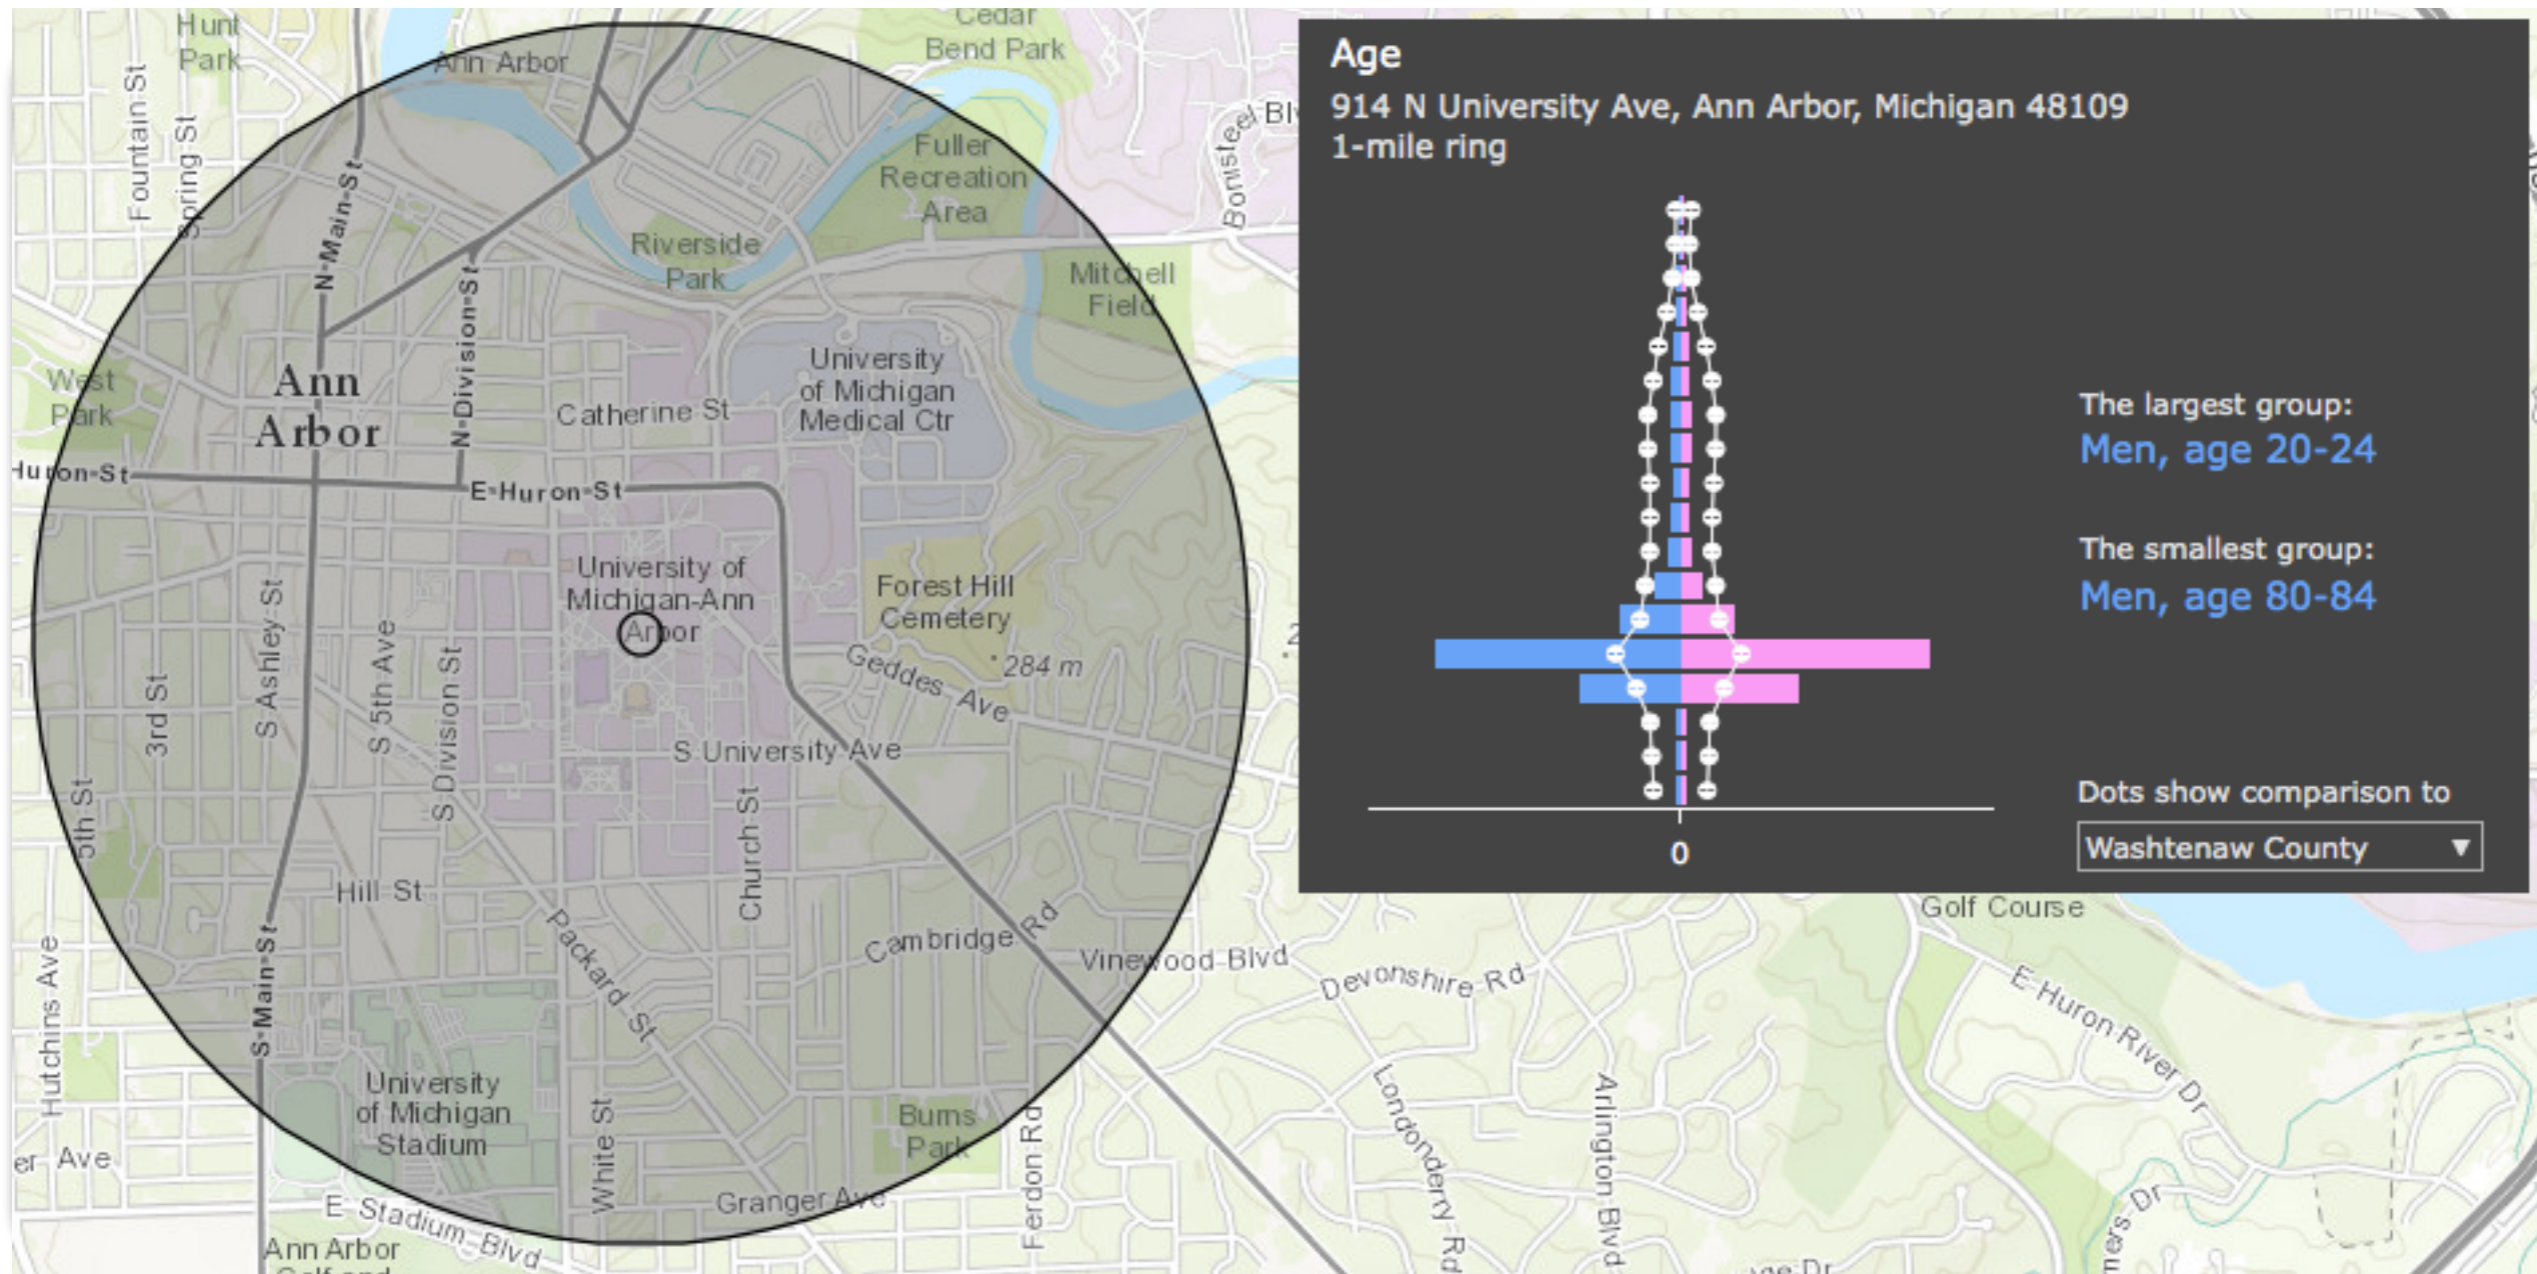

Age

800 Simonton St, Key West, Florida 33040
1-mile ring

The largest group:
Men, age 55-59

The smallest group:
Men, age 85+

Dots show comparison to
Monroe County

20% 10 0 10 20%

7

**Key West,
Florida**

Age

1-mile ring

The largest group:
Men, age 55-59

The smallest group:
Men, age 85+

Dots show comparison to
Monroe County

8

Little Diomedede,
Alaska

9

**Ann Arbor,
 Michigan**

10

**Whiteville,
Tennessee**

11

**New York,
New York**

12

New York,
 New York

13

**Clifton,
Tennessee**

14

**Juneau,
 Alaska**

15

Southern Shores,
North Carolina