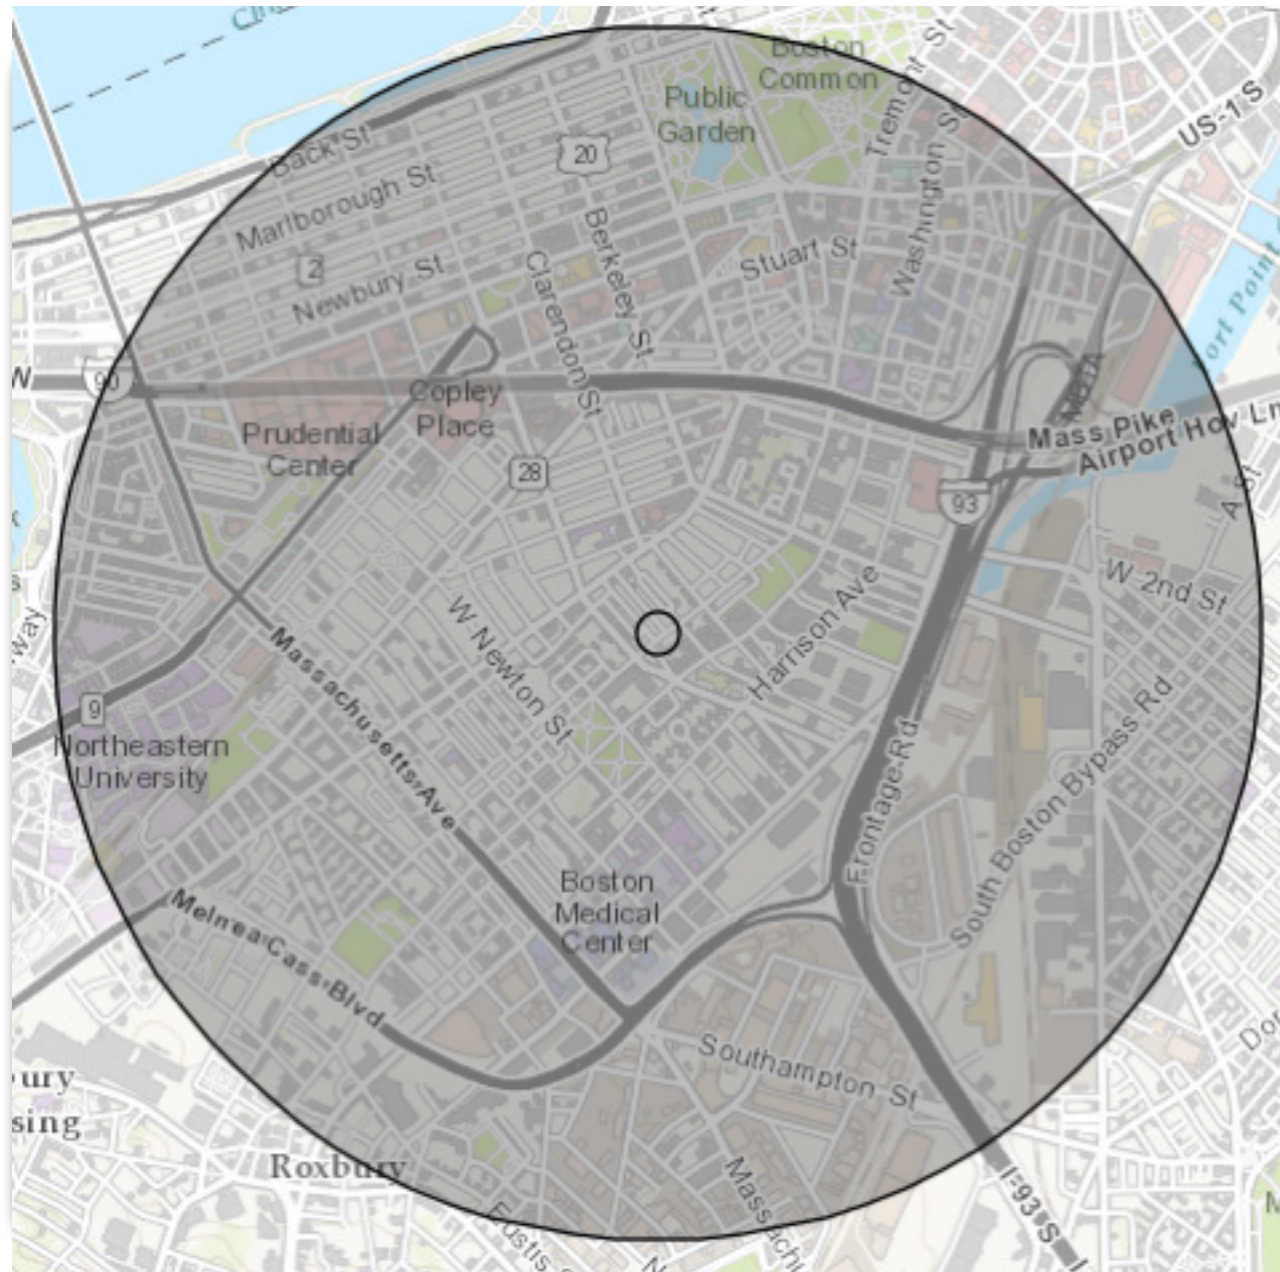

2

**Boston,
Massachusetts**