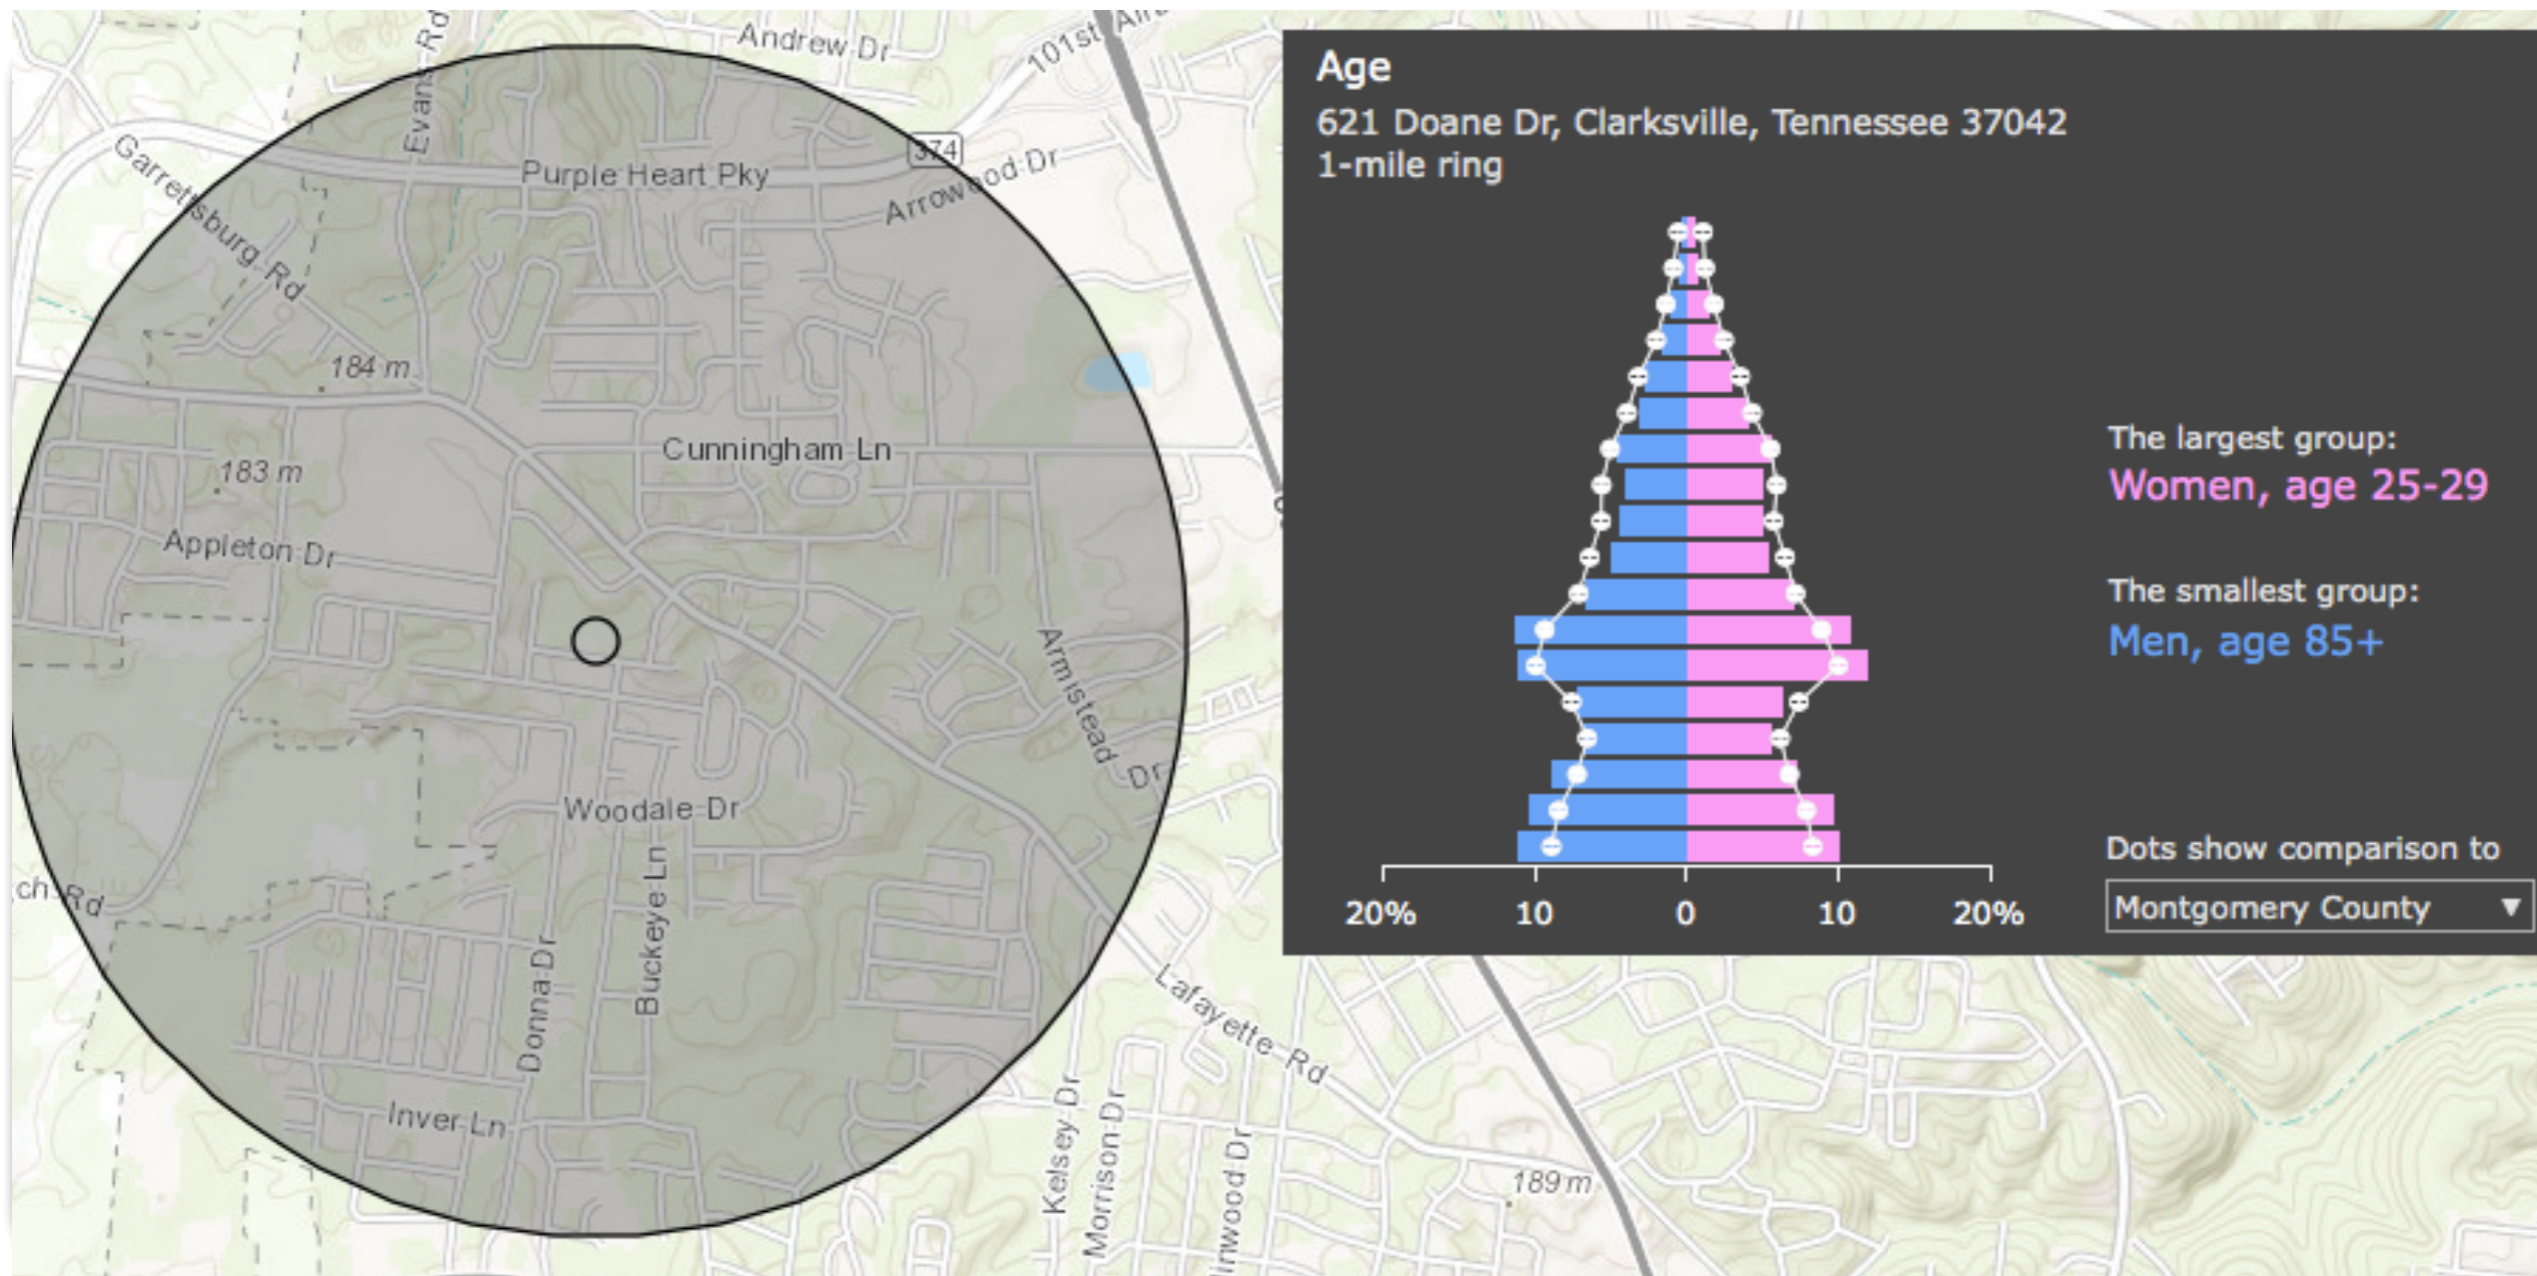

[Living Strategic Plan](#)

[Download A Brochure](#)
(Right Click and Save Target As)
(PDF 92k)

4

Clarksville,
Tennessee

5

Windermere,
 Florida

6

**Window Rock,
 Arizona**

Age

800 Simonton St, Key West, Florida 33040
1-mile ring

The largest group:
Men, age 55-59

The smallest group:
Men, age 85+

Dots show comparison to
Monroe County

20% 10 0 10 20%

7

**Key West,
Florida**

Age

1-mile ring

The largest group:
Men, age 55-59

The smallest group:
Men, age 85+

Dots show comparison to
Monroe County

8

Little Diomedede,
Alaska

9

**Ann Arbor,
 Michigan**

10

**Whiteville,
Tennessee**

11

**New York,
New York**

12

New York,
 New York

13