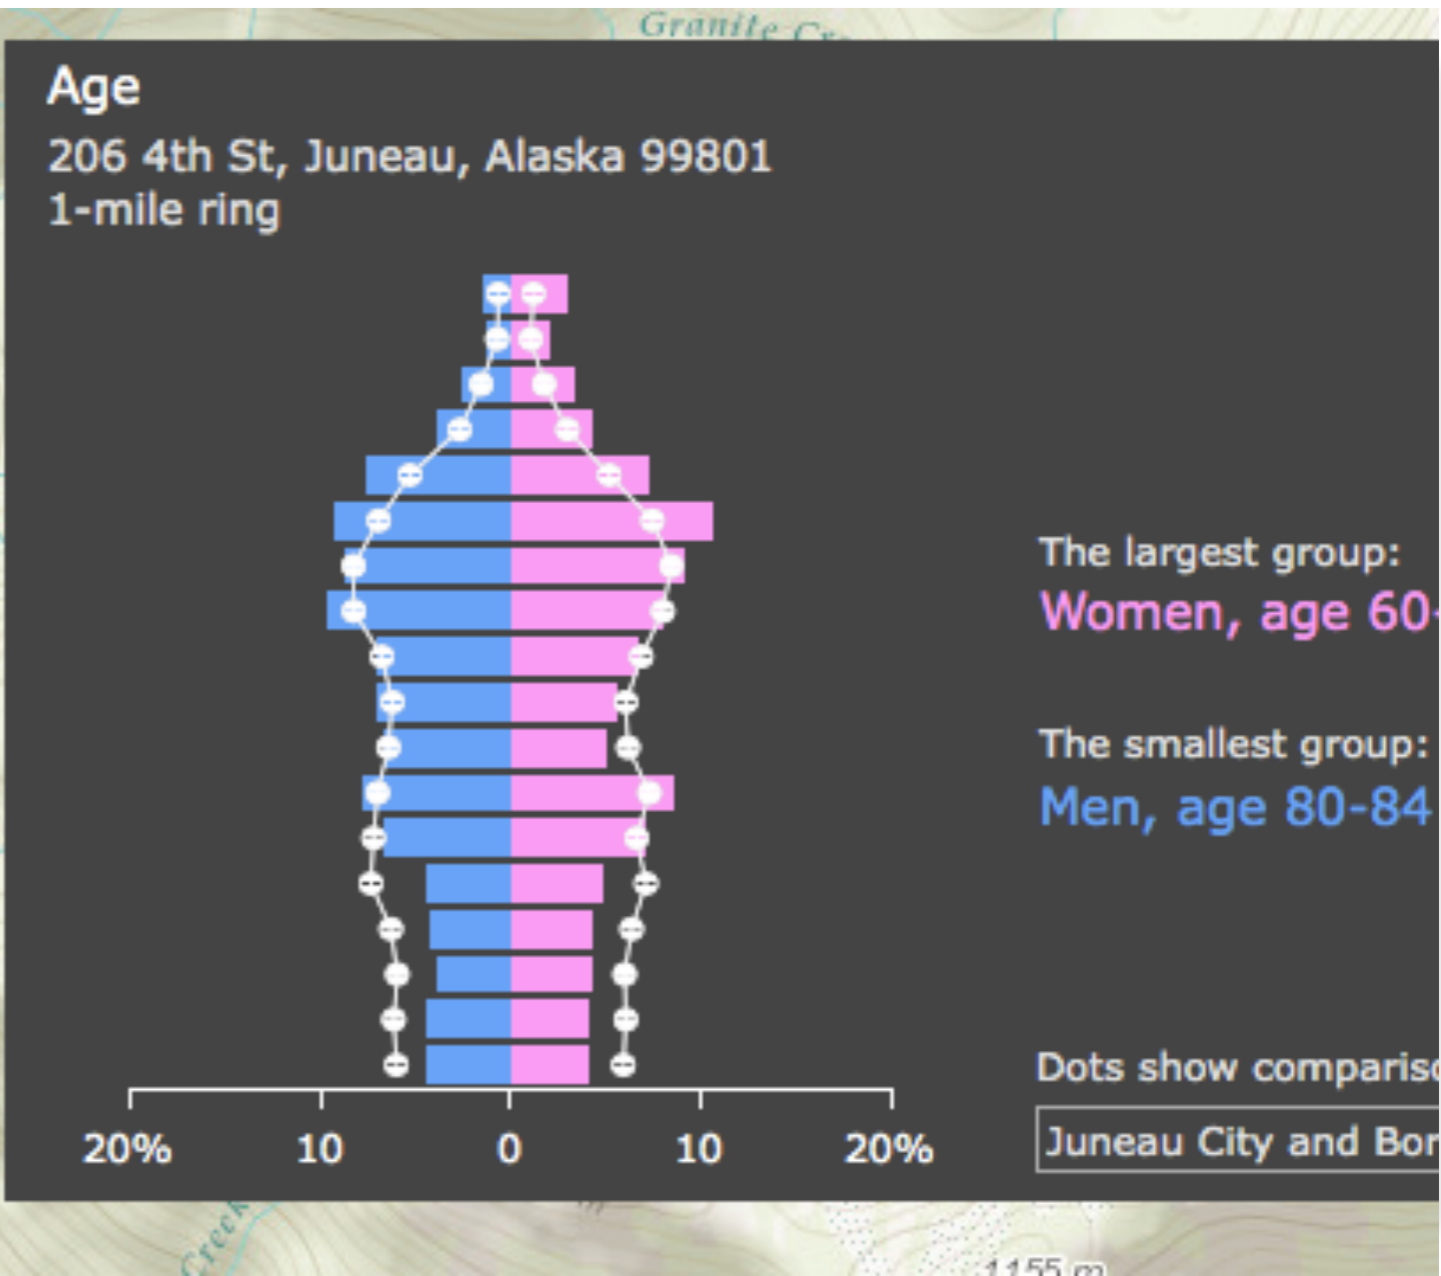

Age

800 Simonton St, Key West, Florida 33040
1-mile ring

The largest group:
Men, age 55-59

The smallest group:
Men, age 85+

Dots show comparison to
Monroe County

20% 10 0 10 20%

7

**Key West,
Florida**

Age

1-mile ring

The largest group:
Men, age 55-59

The smallest group:
Men, age 85+

Dots show comparison to
Monroe County

8

Little Diomedede,
Alaska

9

**Ann Arbor,
 Michigan**

10

**Whiteville,
Tennessee**

11

**New York,
New York**

12

New York,
 New York

13

**Clifton,
Tennessee**

14

**Juneau,
 Alaska**

15

Southern Shores,
North Carolina