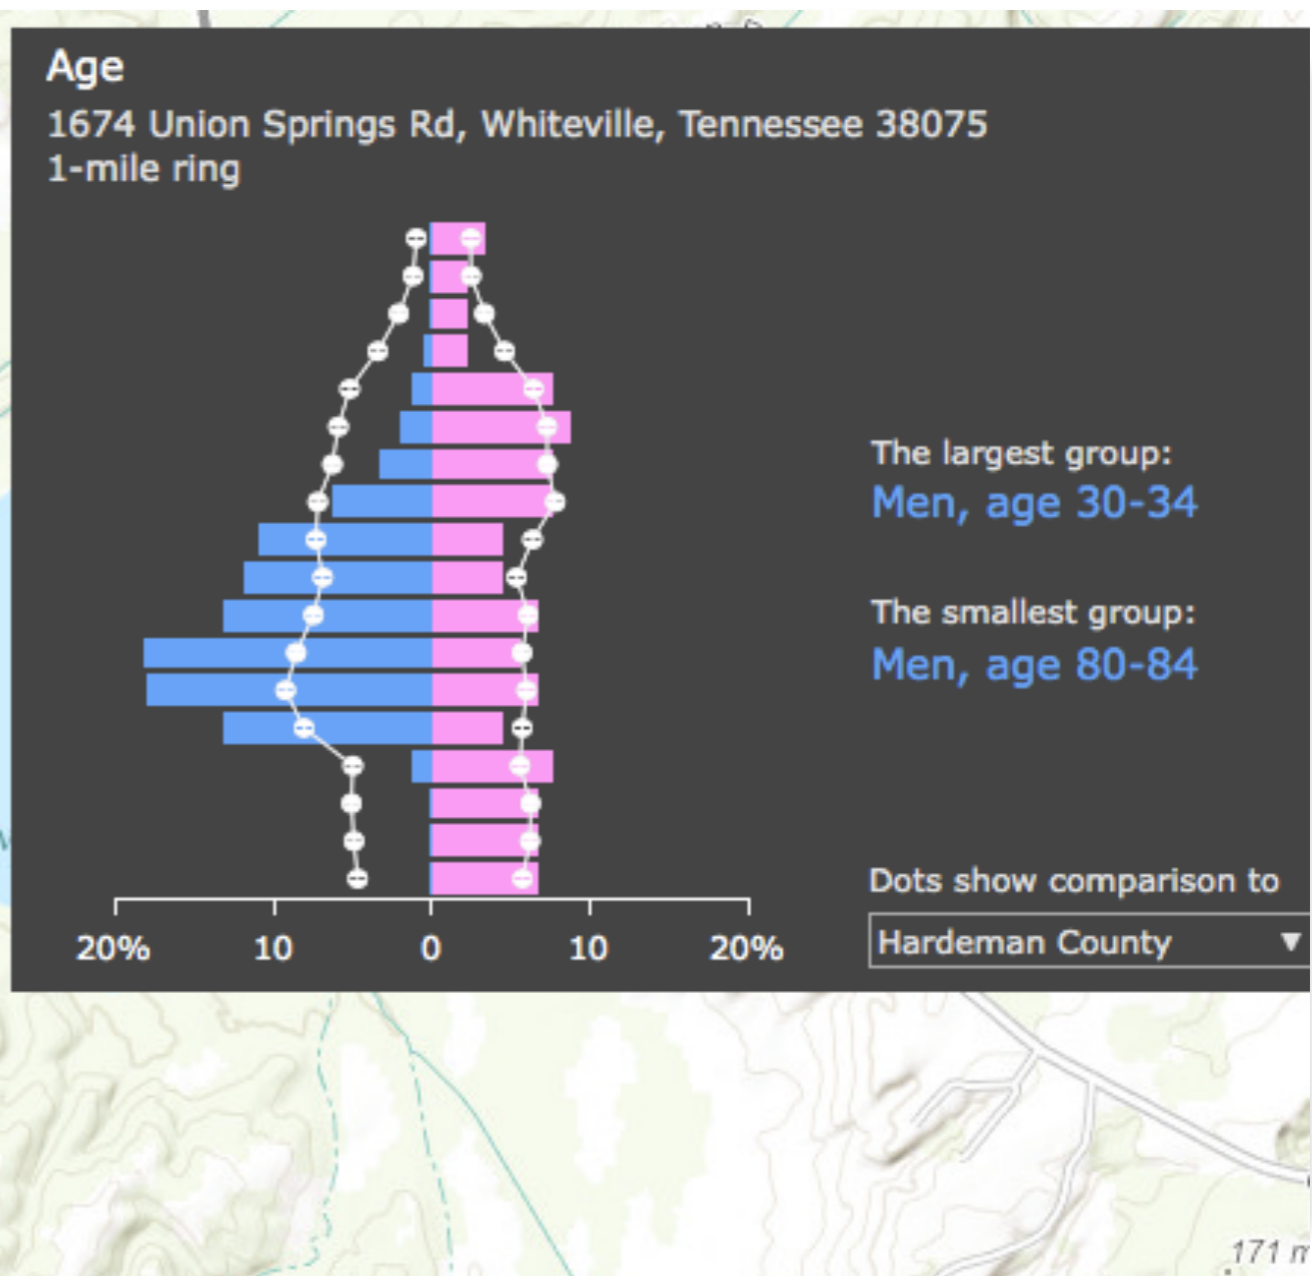

Age

800 Simonton St, Key West, Florida 33040
1-mile ring

The largest group:
Men, age 55-59

The smallest group:
Men, age 85+

Dots show comparison to
Monroe County

20% 10 0 10 20%

7

**Key West,
Florida**

Age

1-mile ring

The largest group:
Men, age 55-59

The smallest group:
Men, age 85+

Dots show comparison to
Monroe County

8

Little Diomedede,
Alaska

9

**Ann Arbor,
 Michigan**

10

**Whiteville,
Tennessee**

11

**New York,
New York**

12

New York,
 New York

13

**Clifton,
Tennessee**

14

**Juneau,
 Alaska**

15

Southern Shores,
North Carolina