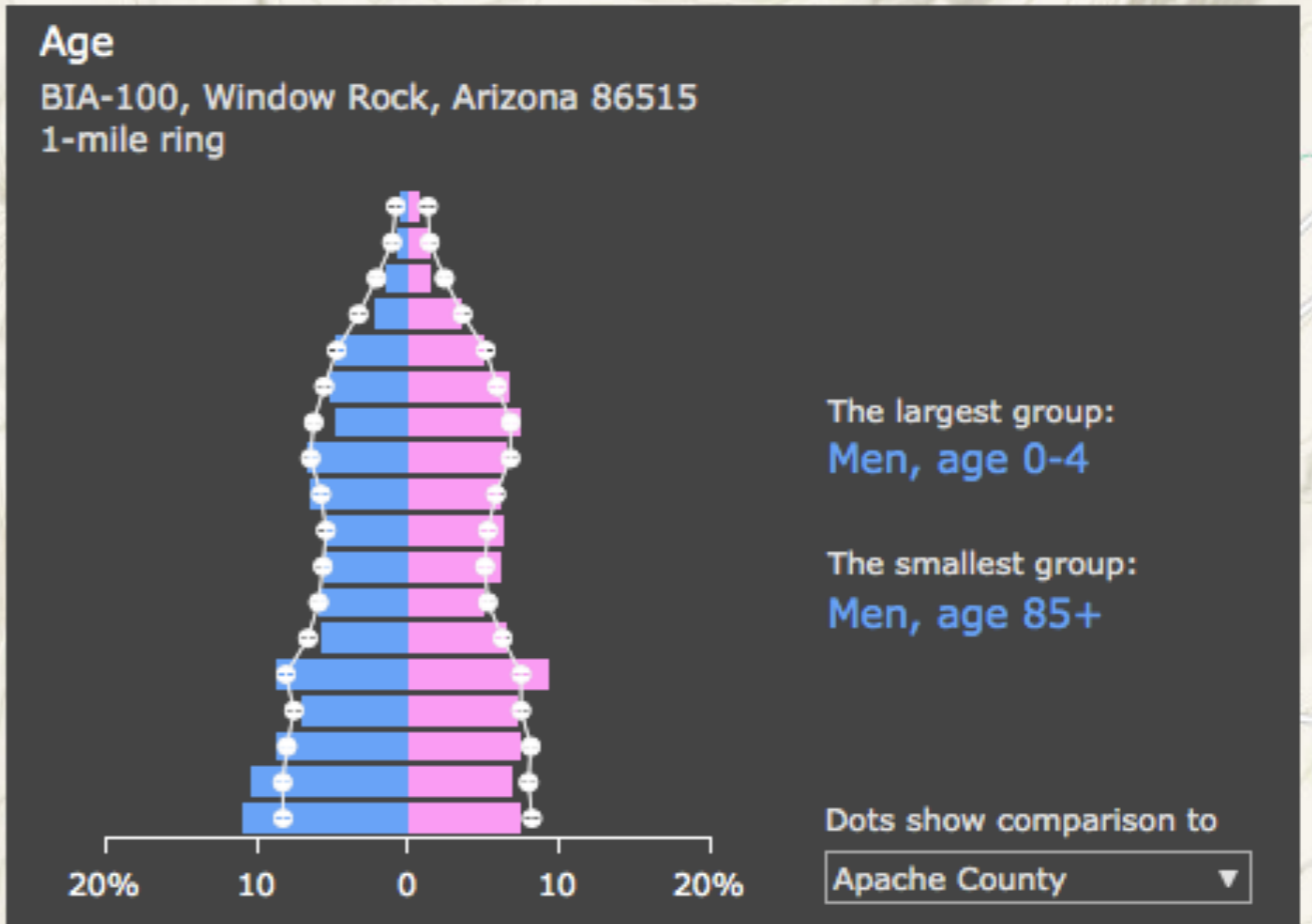

6

**Window Rock,
Arizona**