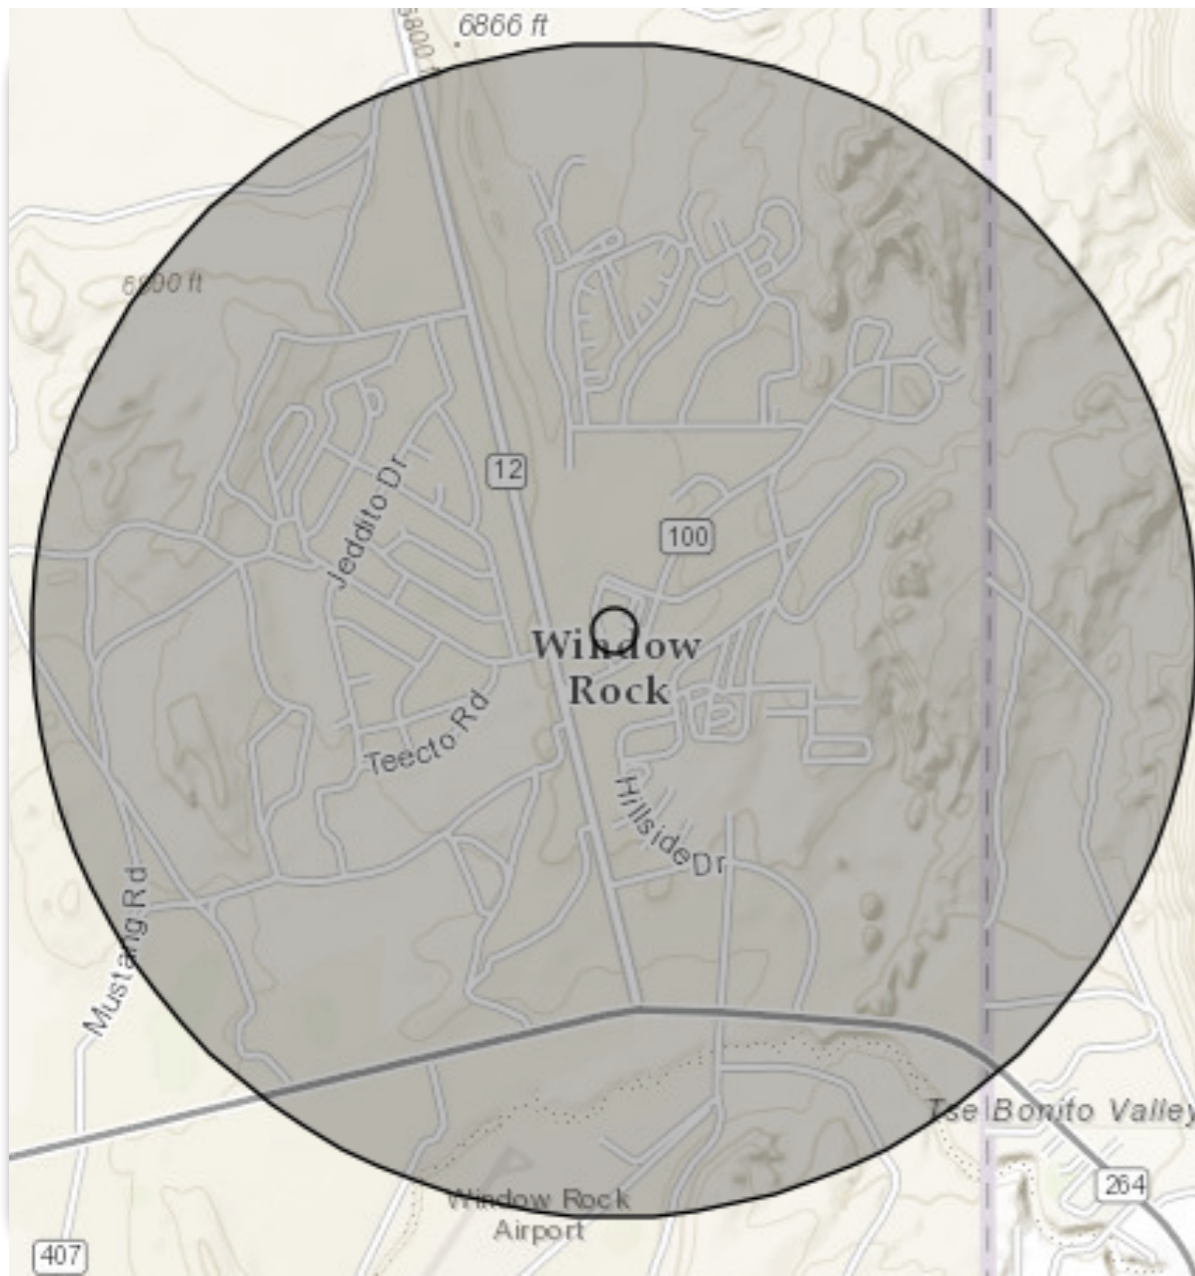

[Living Strategic Plan](#)

[Download A Brochure](#)
(Right Click and Save Target As)
(PDF 92k)

4

Clarksville,
Tennessee

5

Windermere,
 Florida

6

**Window Rock,
 Arizona**

Age

800 Simonton St, Key West, Florida 33040
1-mile ring

The largest group:
Men, age 55-59

The smallest group:
Men, age 85+

Dots show comparison to
Monroe County

20% 10 0 10 20%

7

**Key West,
Florida**

Age

1-mile ring

The largest group:
Men, age 55-59

The smallest group:
Men, age 85+

Dots show comparison to
Monroe County

8

Little Diomedede,
Alaska

9

**Ann Arbor,
 Michigan**

10

**Whiteville,
Tennessee**

11

**New York,
New York**

12

New York,
 New York

13