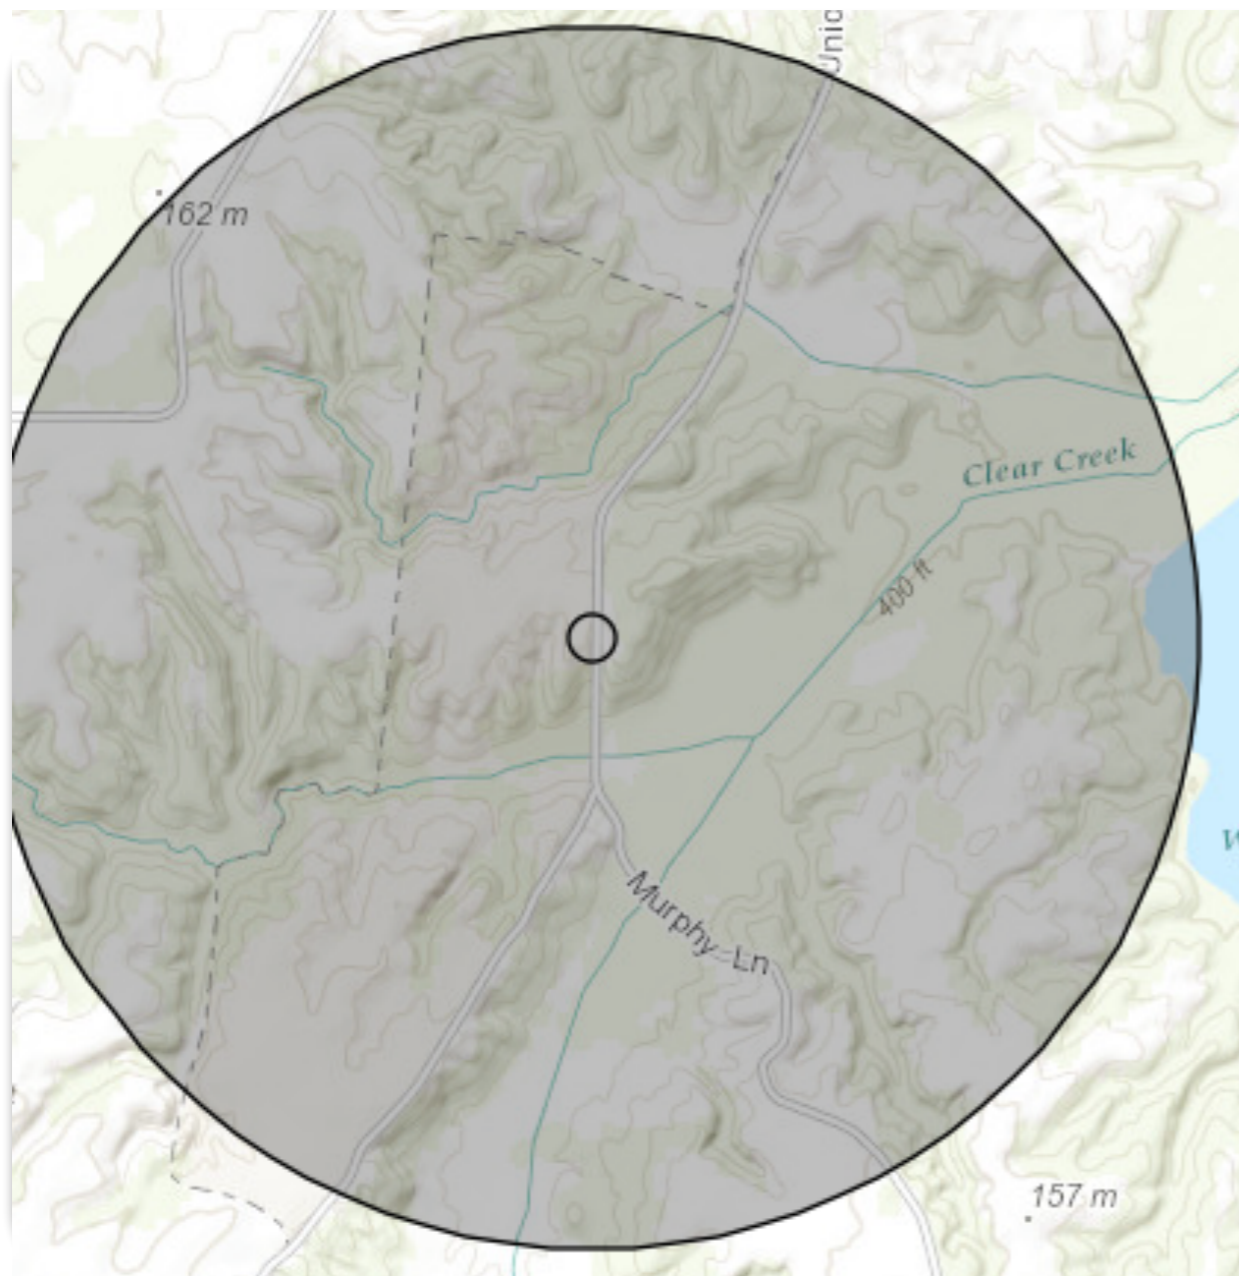

Age

800 Simonton St, Key West, Florida 33040
1-mile ring

The largest group:
Men, age 55-59

The smallest group:
Men, age 85+

Dots show comparison to
Monroe County

20% 10 0 10 20%

7

**Key West,
Florida**

Age

1-mile ring

The largest group:
Men, age 55-59

The smallest group:
Men, age 85+

Dots show comparison to
Monroe County

8

Little Diomedede,
Alaska

9

**Ann Arbor,
 Michigan**

10

**Whiteville,
Tennessee**

11

**New York,
New York**

12

New York,
 New York

13