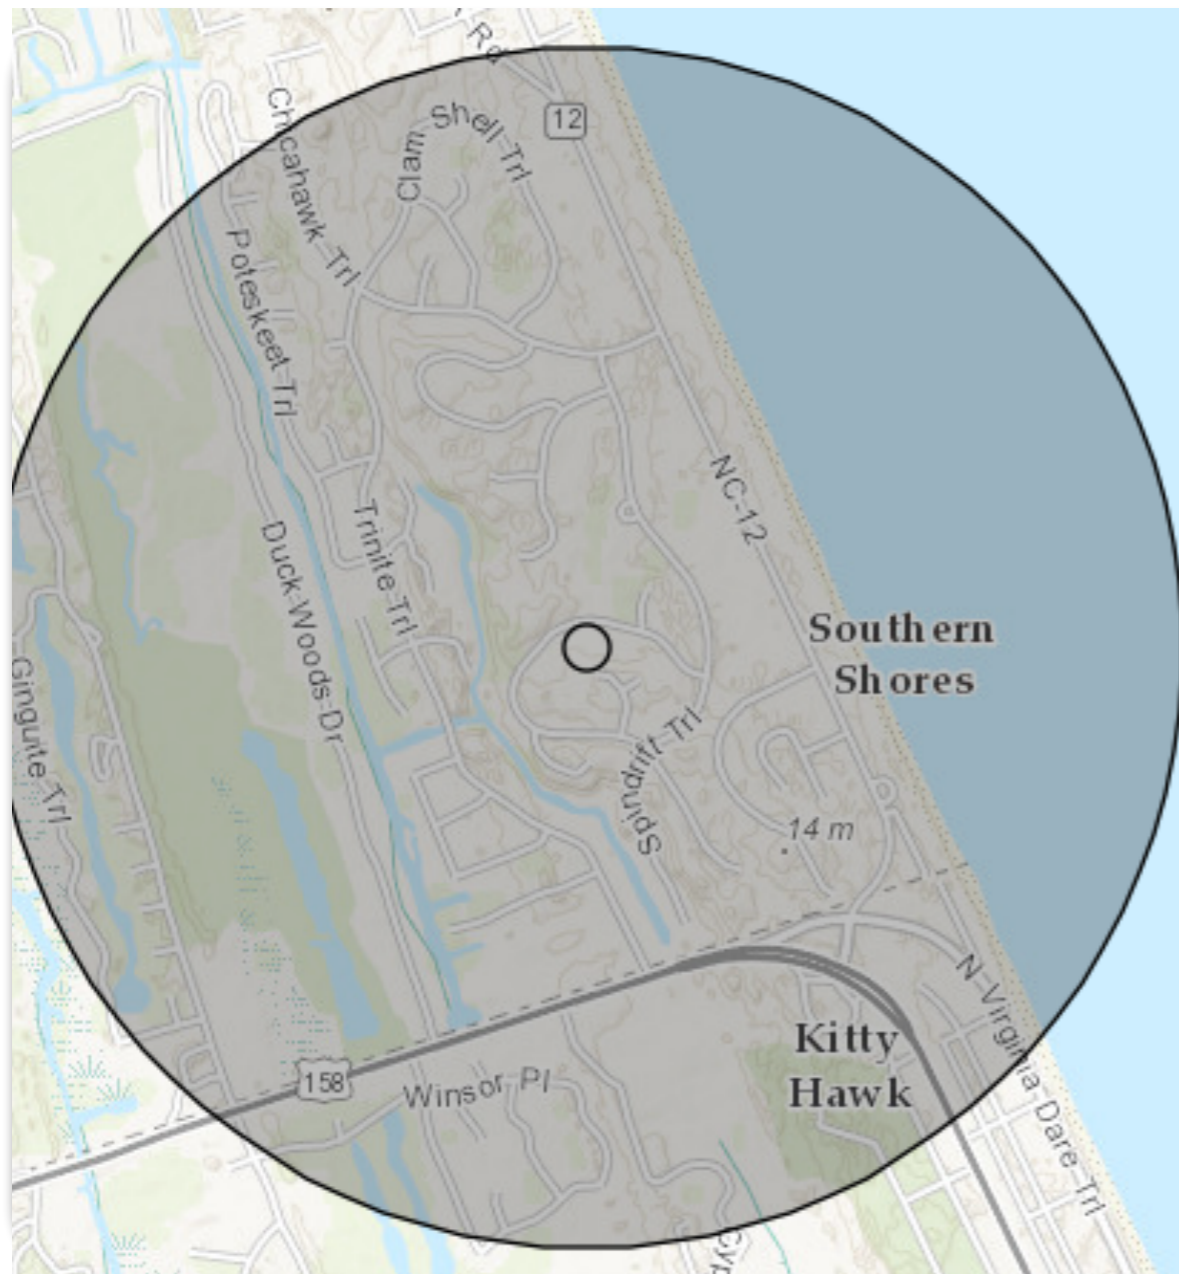

Age

1-mile ring

The largest group:
Men, age 55-59

The smallest group:
Men, age 85+

Dots show comparison to
Monroe County

8

Little Diomedede,
Alaska

9

**Ann Arbor,
 Michigan**

10

**Whiteville,
Tennessee**

11

**New York,
New York**

12

New York,
 New York

13

**Clifton,
Tennessee**

14

**Juneau,
 Alaska**

15

Southern Shores,
North Carolina