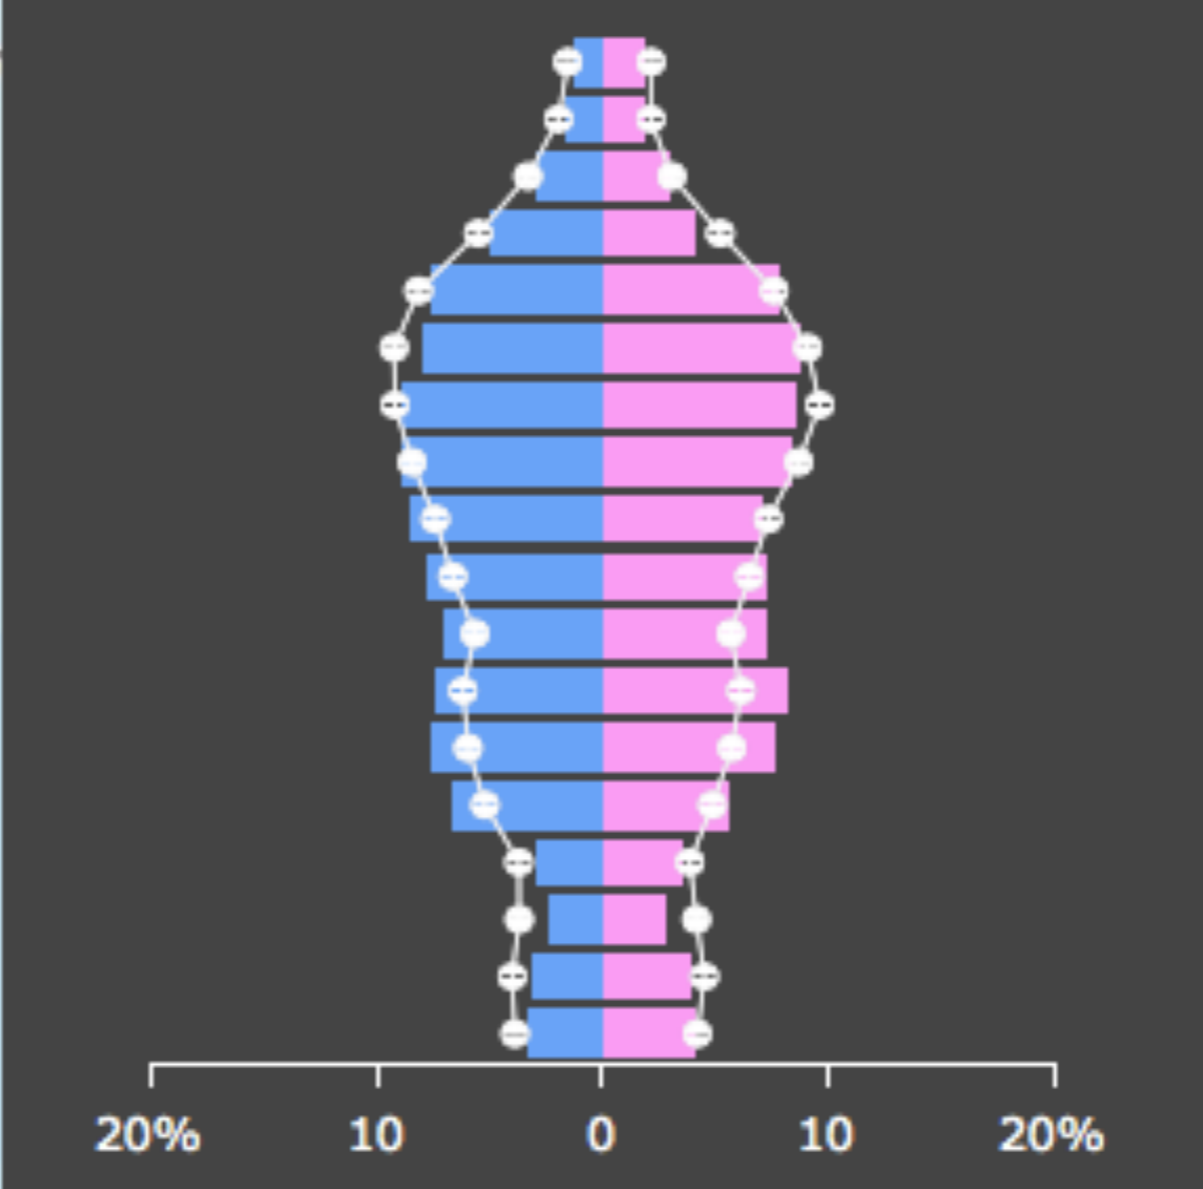

Age

800 Simonton St, Key West, Florida 33040
1-mile ring

The largest group:
Men, age 55-59

The smallest group:
Men, age 85+

Dots show comparison to
Monroe County

20% 10 0 10 20%

7

**Key West,
Florida**

Age

1-mile ring

The largest group:
Men, age 55-59

The smallest group:
Men, age 85+

Dots show comparison to
Monroe County

8

Little Diomedede,
Alaska

9