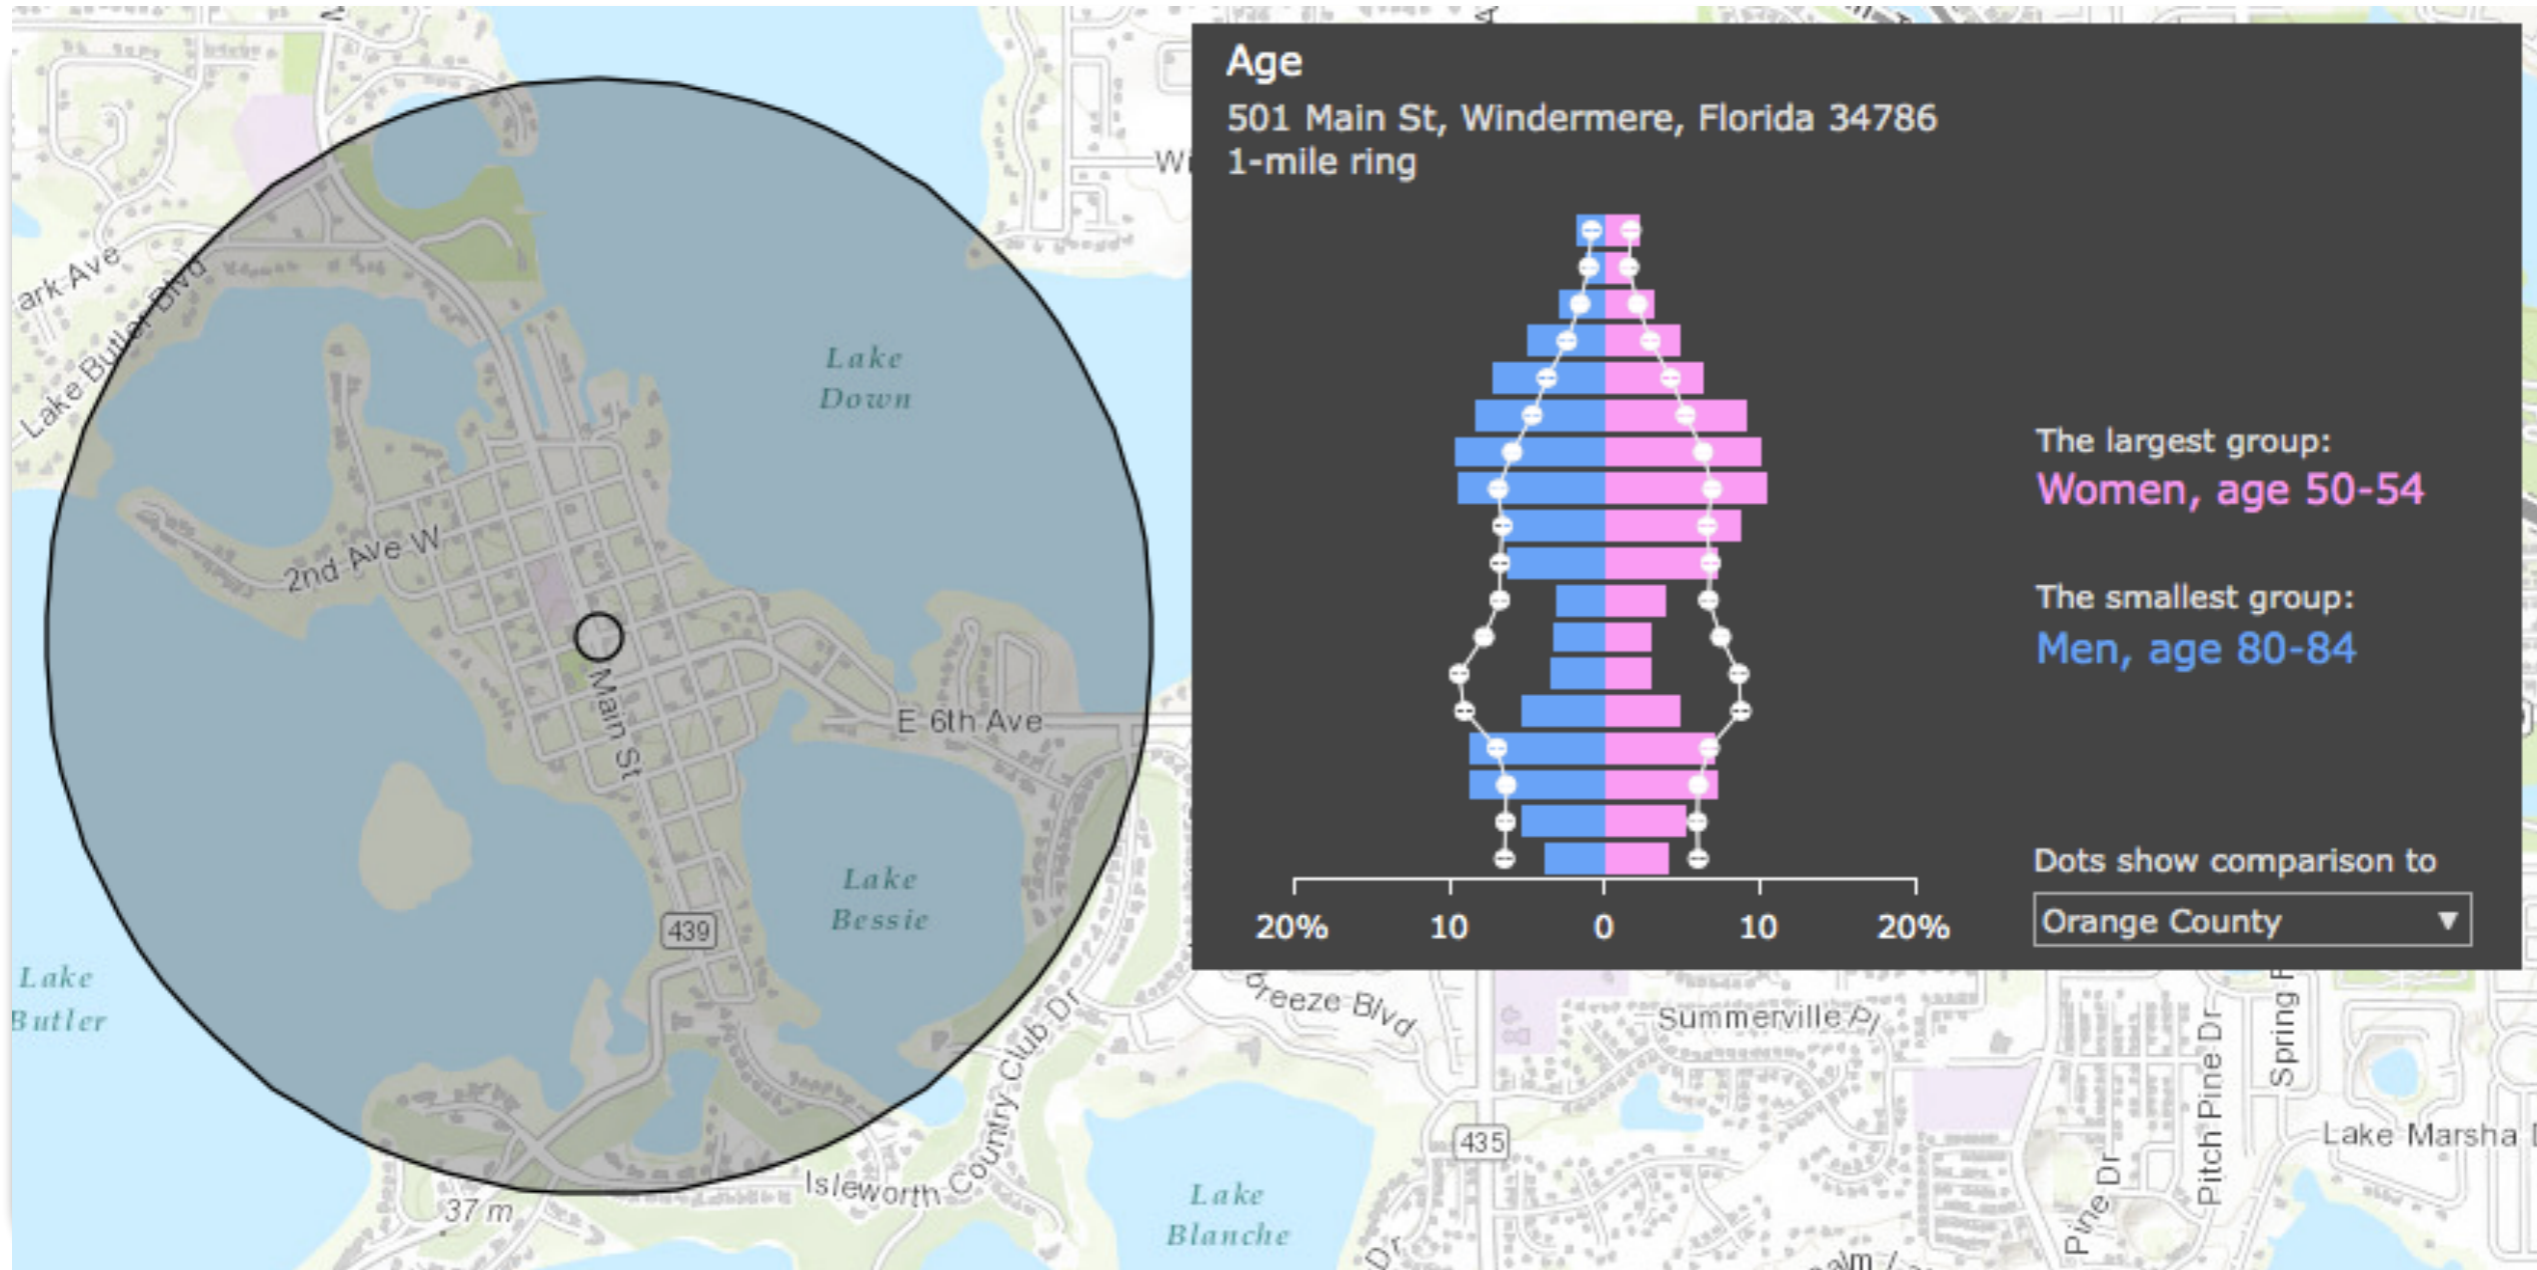

[Living Strategic Plan](#)

[Download A Brochure](#)
(Right Click and Save Target As)
(PDF 92k)

4

Clarksville,
Tennessee

5

Windermere,
 Florida

6

**Window Rock,
 Arizona**

Age

800 Simonton St, Key West, Florida 33040
1-mile ring

The largest group:
Men, age 55-59

The smallest group:
Men, age 85+

Dots show comparison to
Monroe County

20% 10 0 10 20%

7

**Key West,
Florida**

Age

1-mile ring

The largest group:
Men, age 55-59

The smallest group:
Men, age 85+

Dots show comparison to
Monroe County

8

Little Diomedede,
Alaska

9

**Ann Arbor,
 Michigan**

10

**Whiteville,
Tennessee**

11

**New York,
New York**

12

New York,
 New York

13