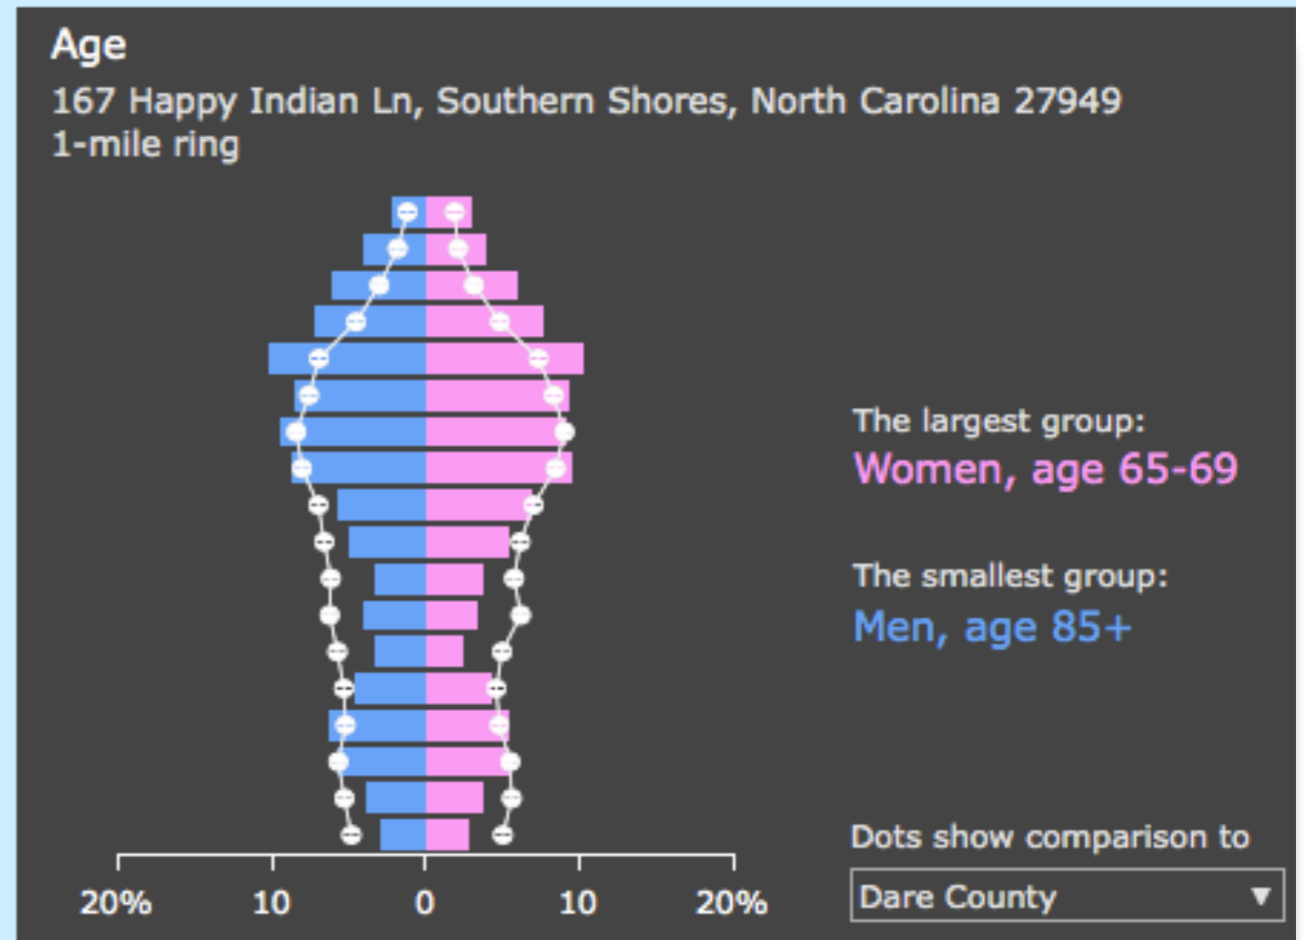

Age

800 Simonton St, Key West, Florida 33040
1-mile ring

The largest group:
Men, age 55-59

The smallest group:
Men, age 85+

Dots show comparison to
Monroe County

20% 10 0 10 20%

7

**Key West,
Florida**

Age

1-mile ring

The largest group:
Men, age 55-59

The smallest group:
Men, age 85+

Dots show comparison to
Monroe County

8

Little Diomedede,
Alaska

9

**Ann Arbor,
 Michigan**

10

**Whiteville,
Tennessee**

11

**New York,
New York**

12

New York,
 New York

13

**Clifton,
Tennessee**

14

**Juneau,
 Alaska**

15

Southern Shores,
North Carolina