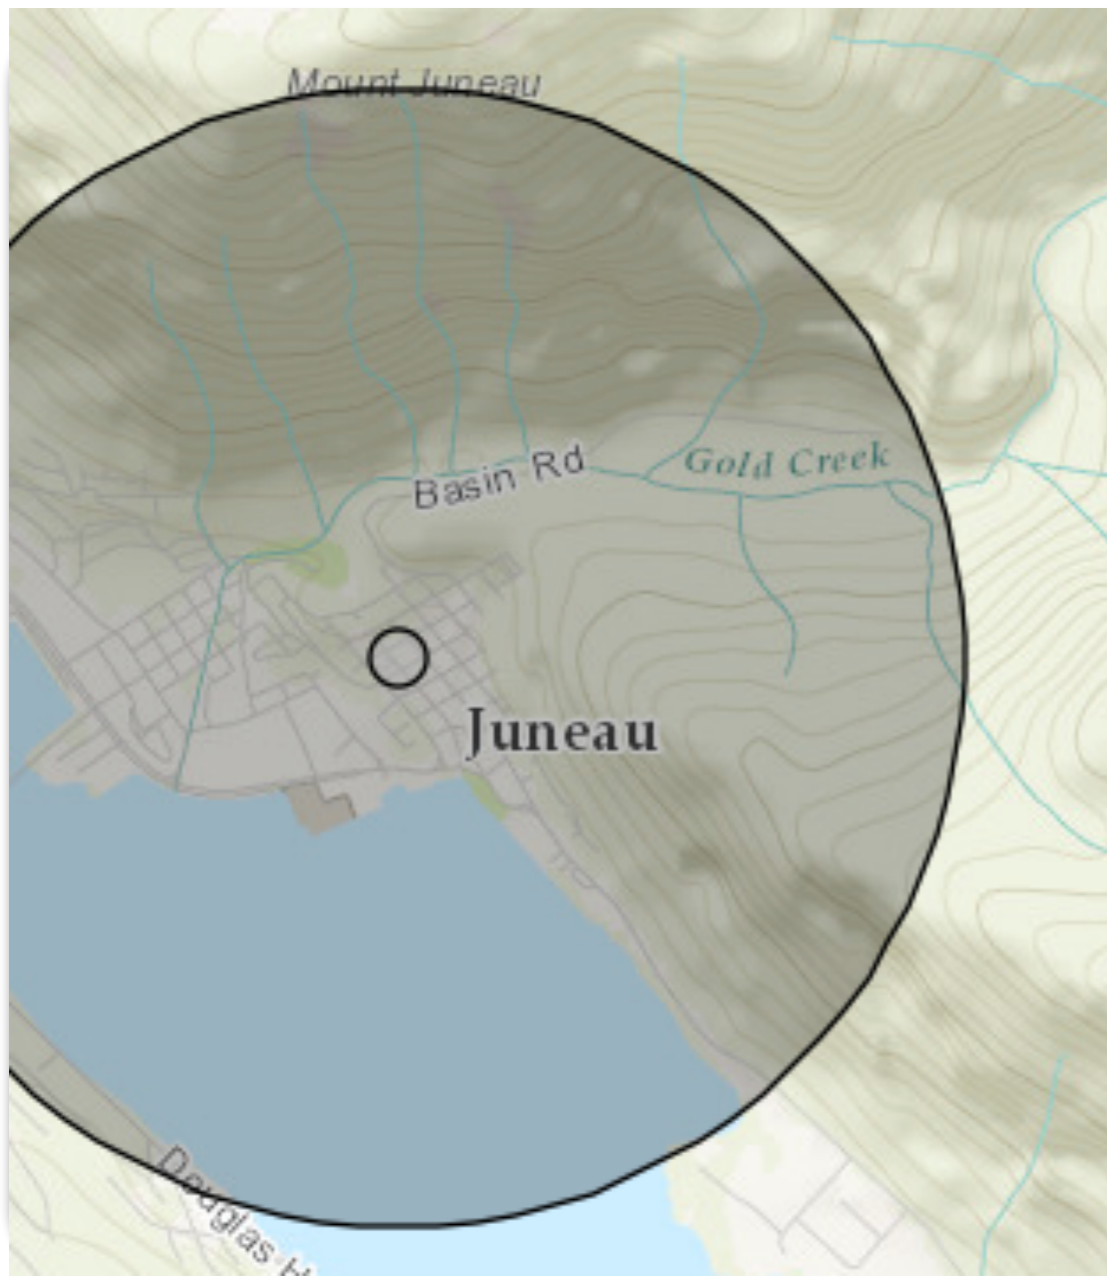

Age

1-mile ring

The largest group:
Men, age 55-59

The smallest group:
Men, age 85+

Dots show comparison to
Monroe County

8

Little Diomedede,
Alaska

9

**Ann Arbor,
 Michigan**

10

**Whiteville,
Tennessee**

11

**New York,
New York**

12

New York,
 New York

13

**Clifton,
Tennessee**

14

**Juneau,
 Alaska**

15

Southern Shores,
North Carolina