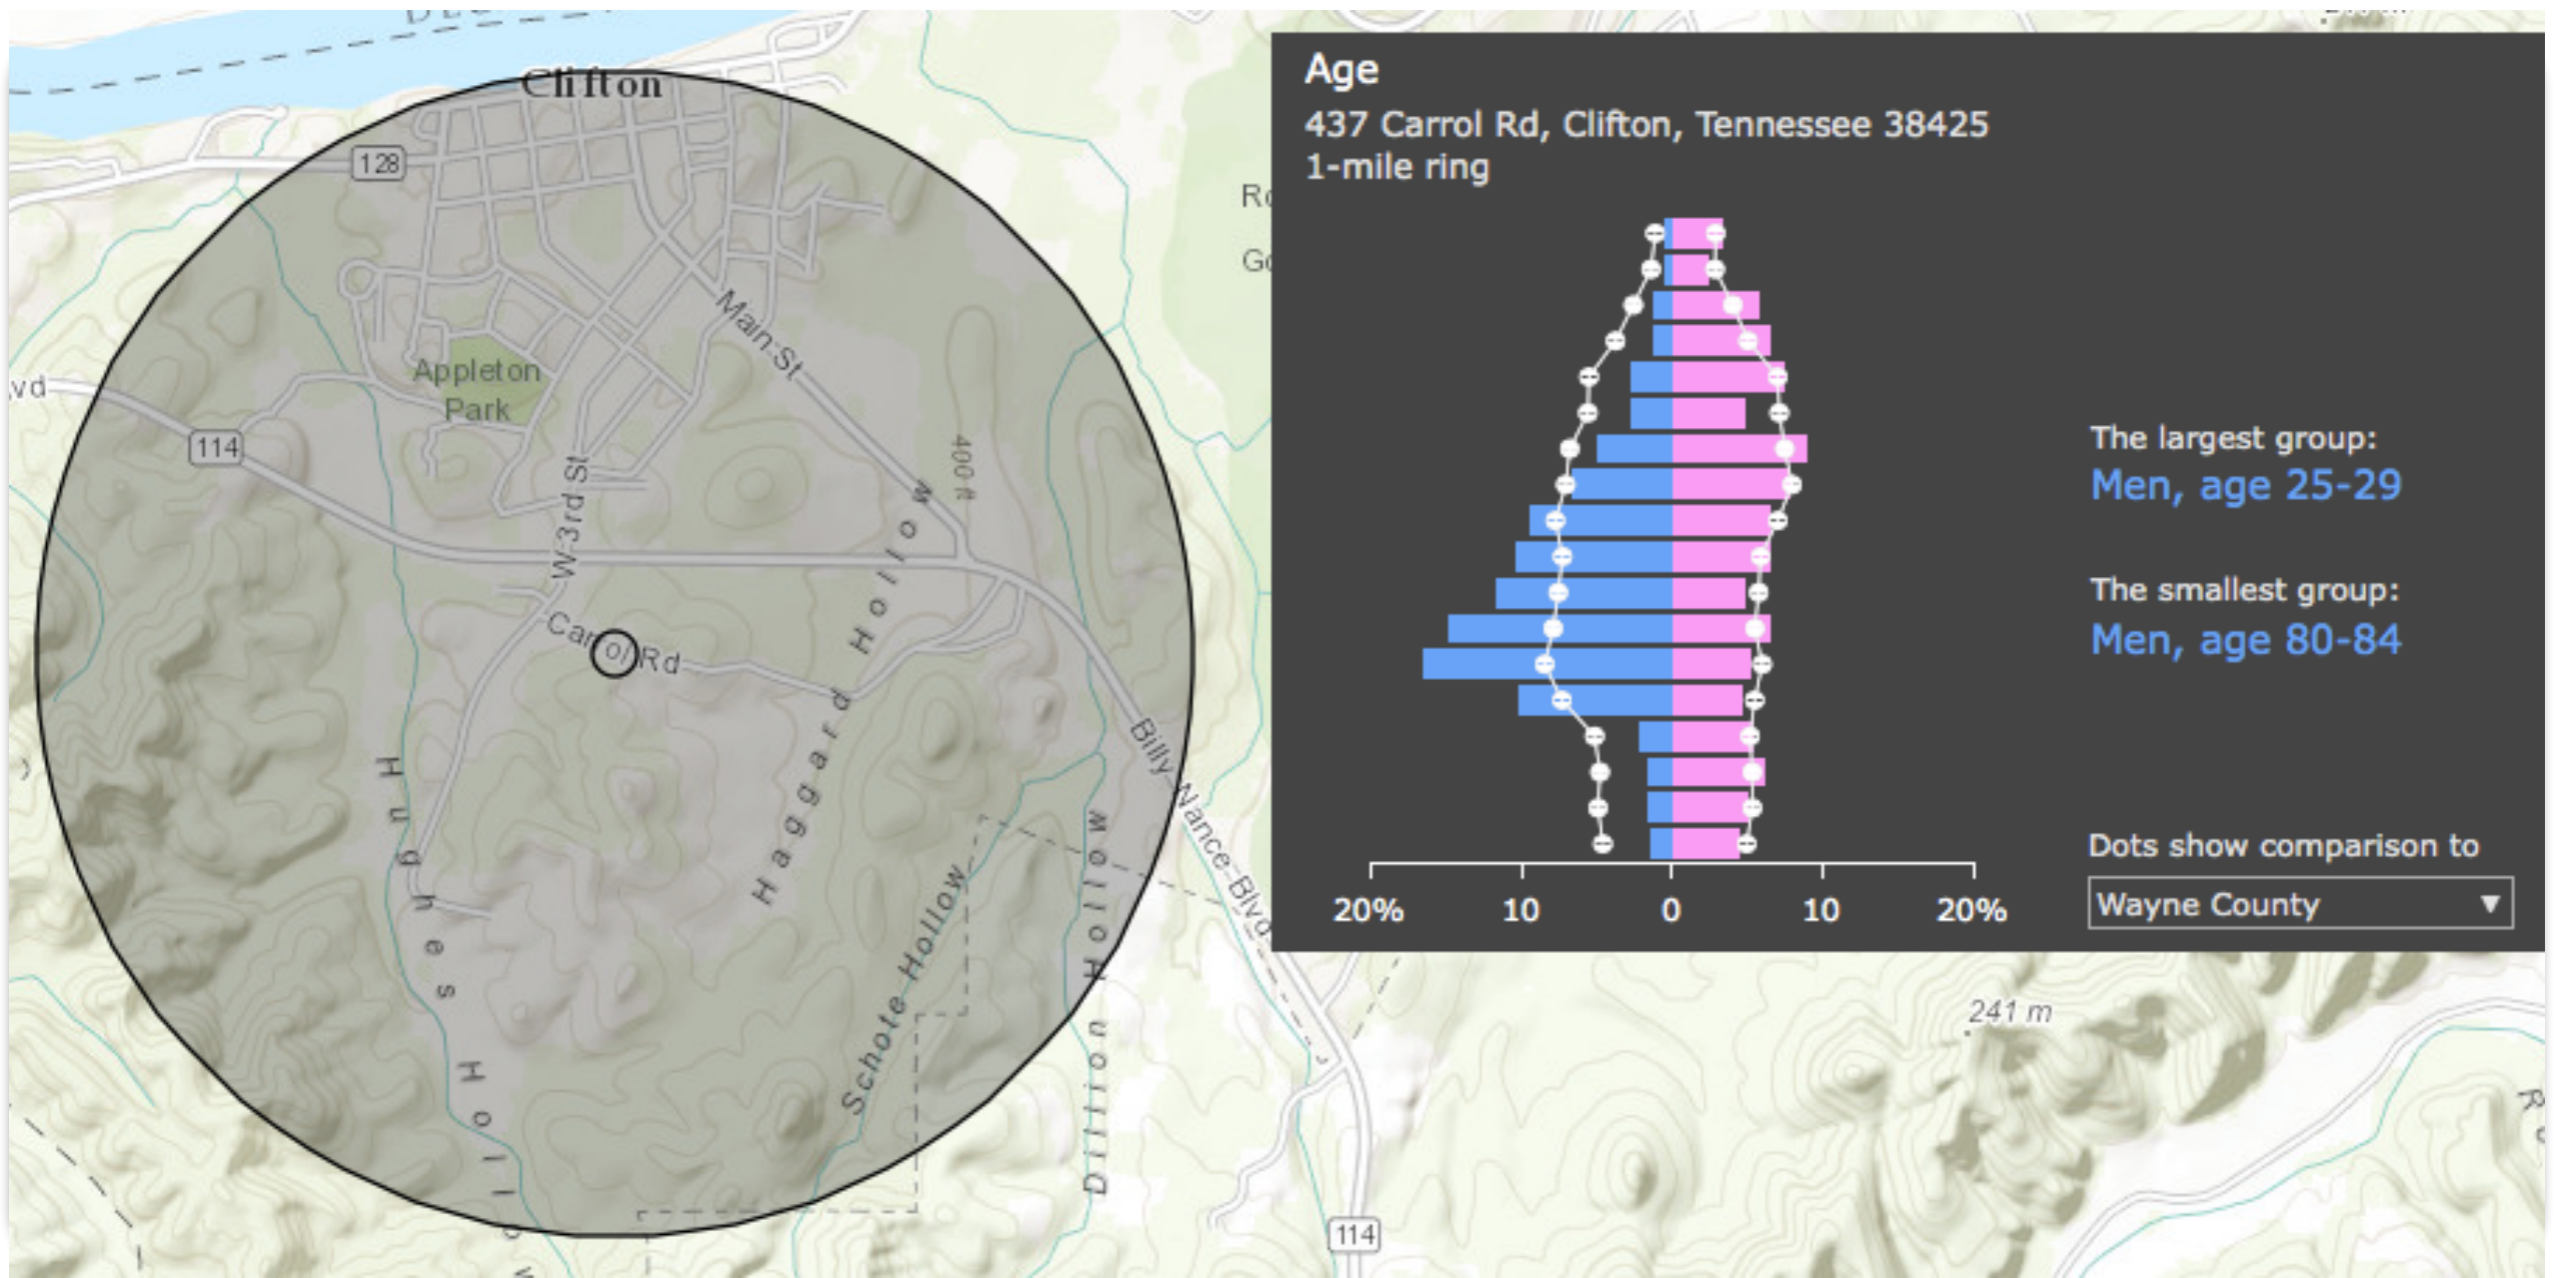

Age

1-mile ring

The largest group:
Men, age 55-59

The smallest group:
Men, age 85+

Dots show comparison to
Monroe County

8

Little Diomedede,
Alaska

9

**Ann Arbor,
 Michigan**

10

**Whiteville,
Tennessee**

11

**New York,
New York**

12

New York,
 New York

13

**Clifton,
Tennessee**

14

**Juneau,
 Alaska**

15

Southern Shores,
North Carolina