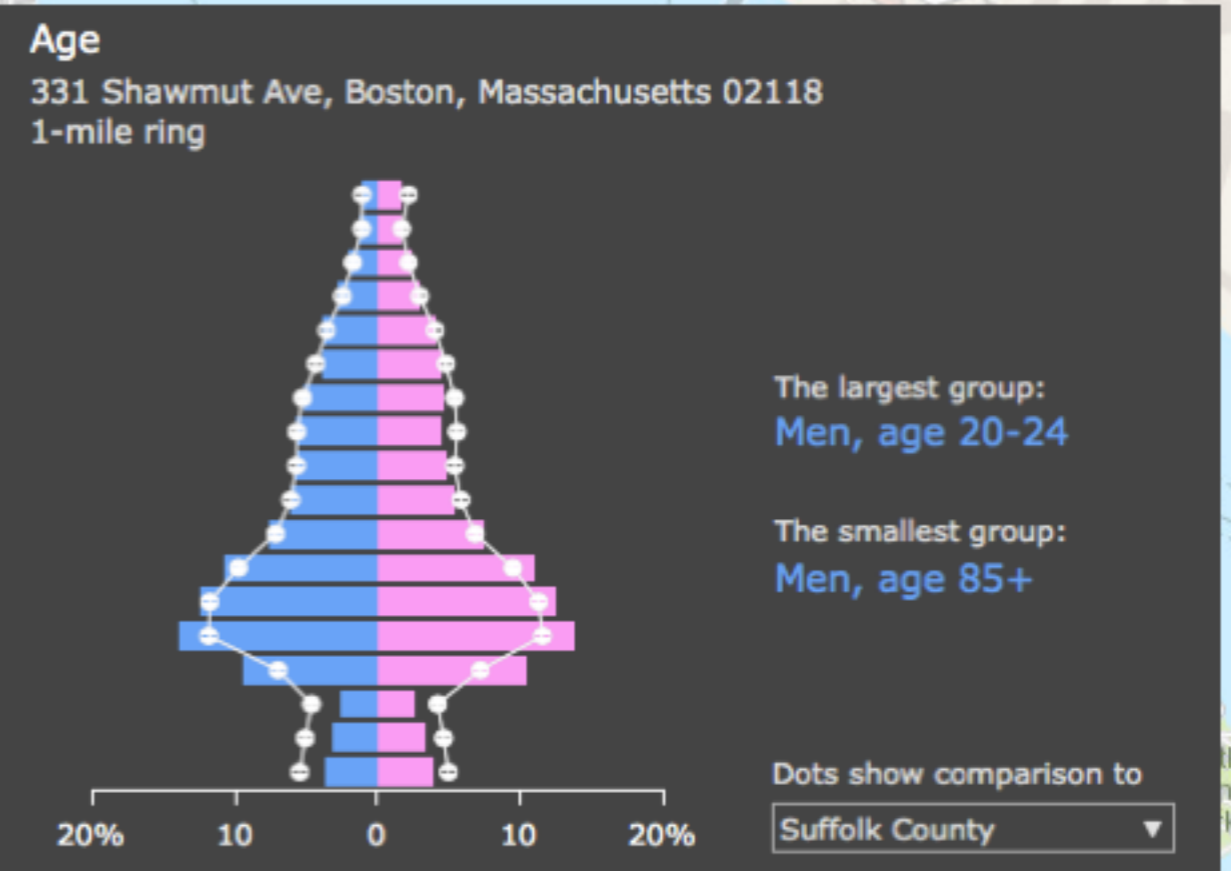

2

**Boston,
Massachusetts**