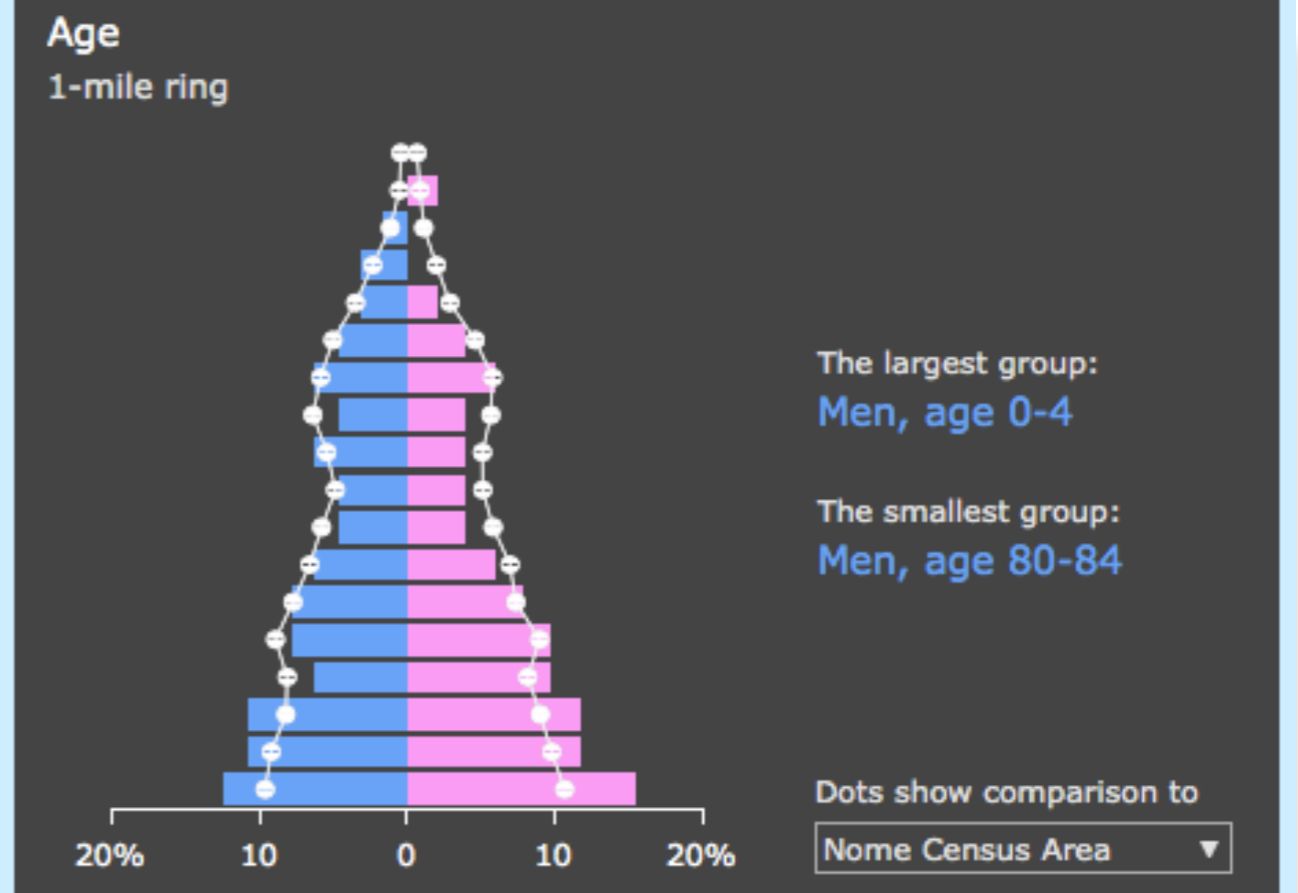

Age

800 Simonton St, Key West, Florida 33040
1-mile ring

The largest group:
Men, age 55-59

The smallest group:
Men, age 85+

Dots show comparison to
Monroe County

20% 10 0 10 20%

7

**Key West,
Florida**

Age

1-mile ring

The largest group:
Men, age 55-59

The smallest group:
Men, age 85+

Dots show comparison to
Monroe County

8

Little Diomedede,
Alaska

9

**Ann Arbor,
 Michigan**

10

**Whiteville,
Tennessee**

11

**New York,
New York**

12

New York,
 New York

13