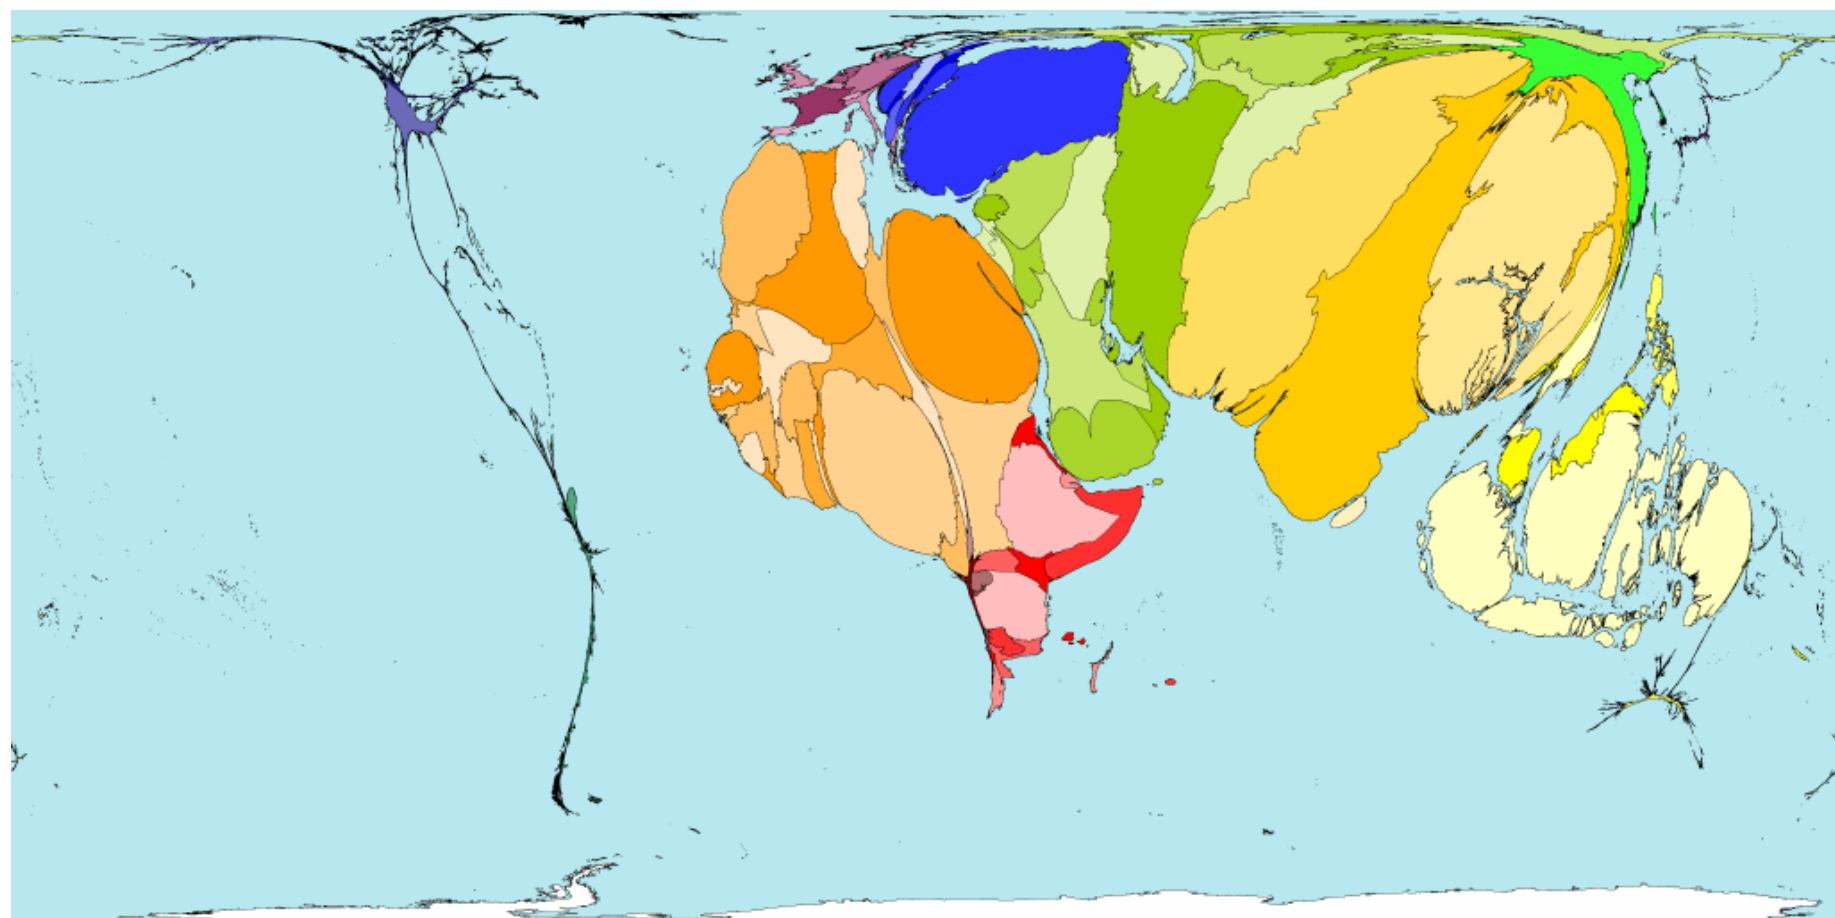

C

NAME THE RELIGION

Explain each of your answers.

- ___ Christians
- ___ Jews
- ___ Muslims