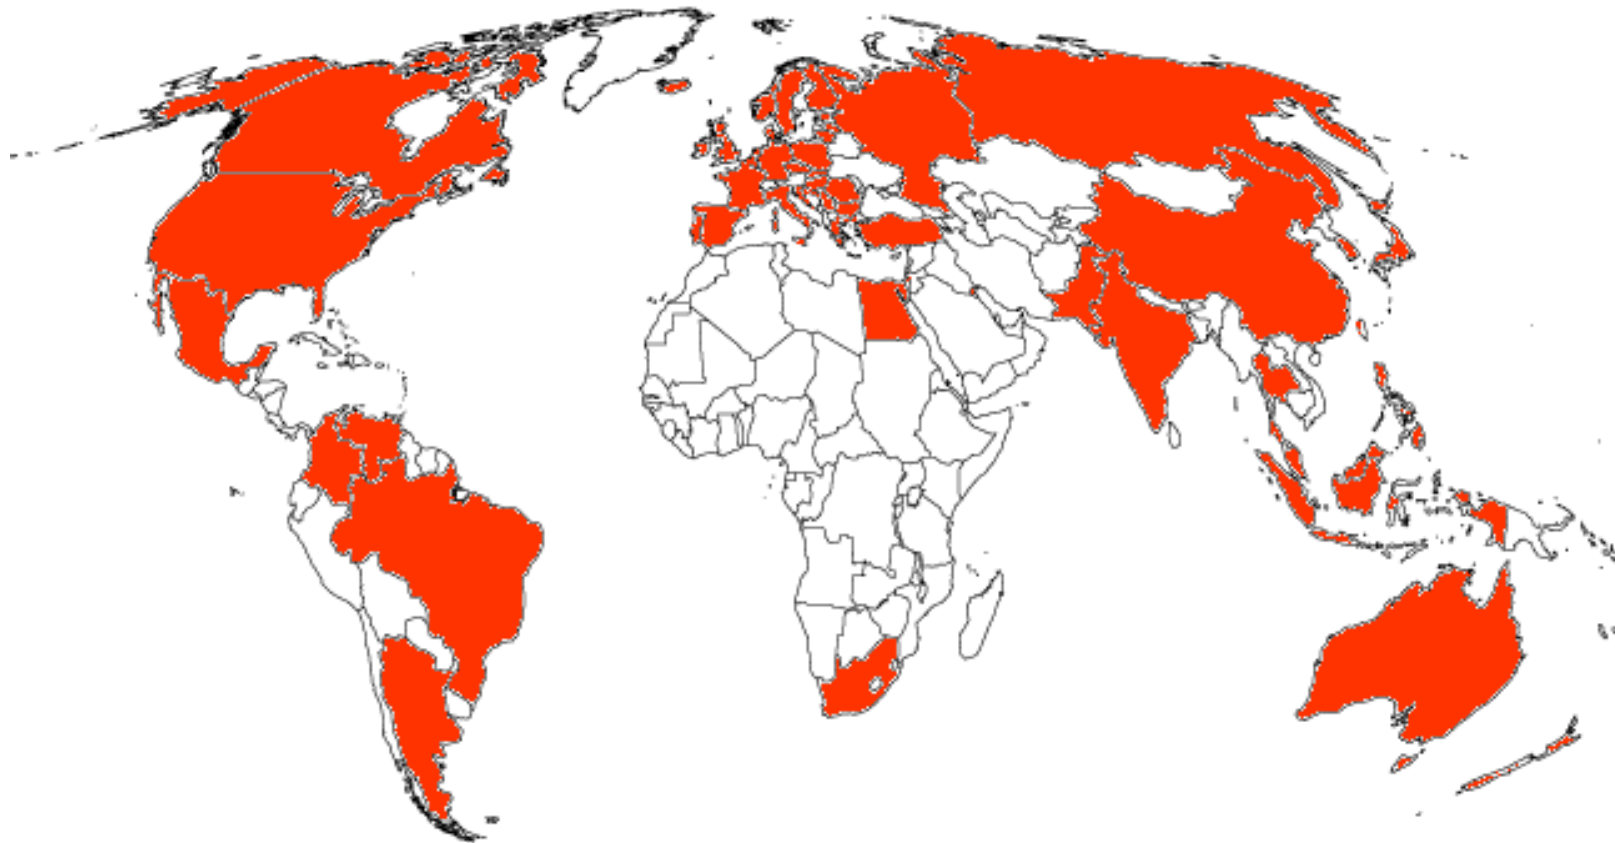

Locations where
Harry Potter and the Deathly Hallows
was released in movie theaters
in 2010.

Locations

Argentina
 Armenia
 Australia
 Austria
 Belgium
 Brazil
 Bulgaria
 Canada
 Colombia
 Croatia
 Czech Republic
 Denmark
 Egypt
 Estonia
 Finland
 France
 Georgia
 Germany
 Greece
 Hong Kong
 Hungary
 Iceland
 India
 Indonesia
 Ireland
 Israel
 Italy
 Japan
 Kazakhstan
 Kuwait
 Latvia
 Lithuania
 Macedonia
 Malaysia
 Mexico
 Netherlands
 New Zealand
 Norway
 Panama
 Peru
 Philippines
 Poland
 Portugal
 Puerto Rico
 Russia
 Serbia
 Singapore
 Slovakia
 Slovenia
 South Africa
 South Korea
 Spain
 Sweden
 Switzerland
 Taiwan
 Turkey
 UK
 Ukraine
 United Arab
 Emirates
 USA

List of countries:

Argentina
Australia
Belgium
Brazil
Bulgaria
Canada
China
Colombia
Croatia
Czech Republic
Denmark
Egypt
Estonia
Finland
France
Germany
Greece
Hungary
Iceland
India
Indonesia
Ireland
Israel
Italy
Japan
Kuwait
Latvia
Lithuania
Malaysia
Malta
Mexico
Netherlands
New Zealand
Norway
Pakistan
Panama
Philippines
Poland
Portugal
Romania
Russia
Serbia
Singapore
Slovakia
Slovenia
South Africa
South Korea
Spain
Sweden
Thailand
Turkey
UK
USA
Venezuela