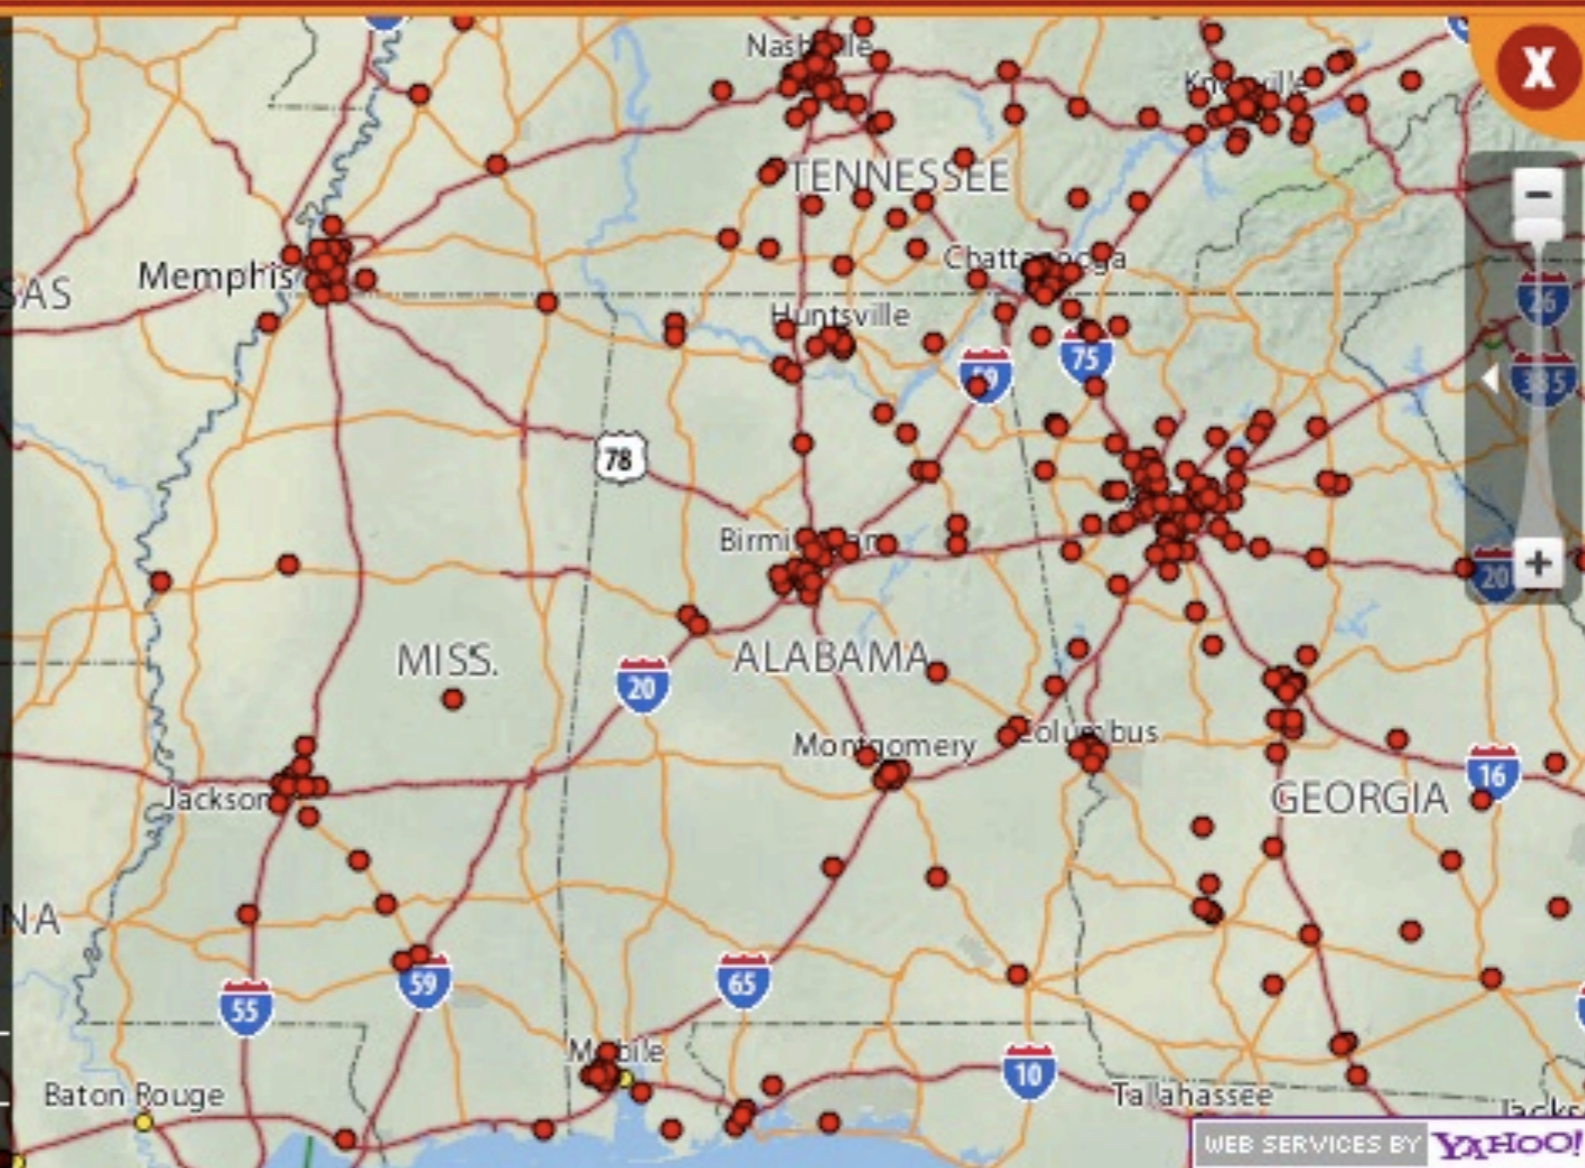

FIND STORES NEAR ADDRESS

Street

City

TN

Zip

GO

MAP LEGEND

Here are some symbols you will find on the locator map.

Store

or

Start

or

End

SELECTED STORE

TRIP PLANNER

WEB SERVICES BY YAHOO!

Job # 1

Name Burger Joint Quadrant

Date 11/02/10

Just for fun...

Do you agree?

Comments:

This chart only includes quick-serve burger joints that I have personally eaten at. All logos are the property of their respective company's and are used for illustrative purposes only. No rights are implied. Feel free to post your comments on the blog or via Twitter.