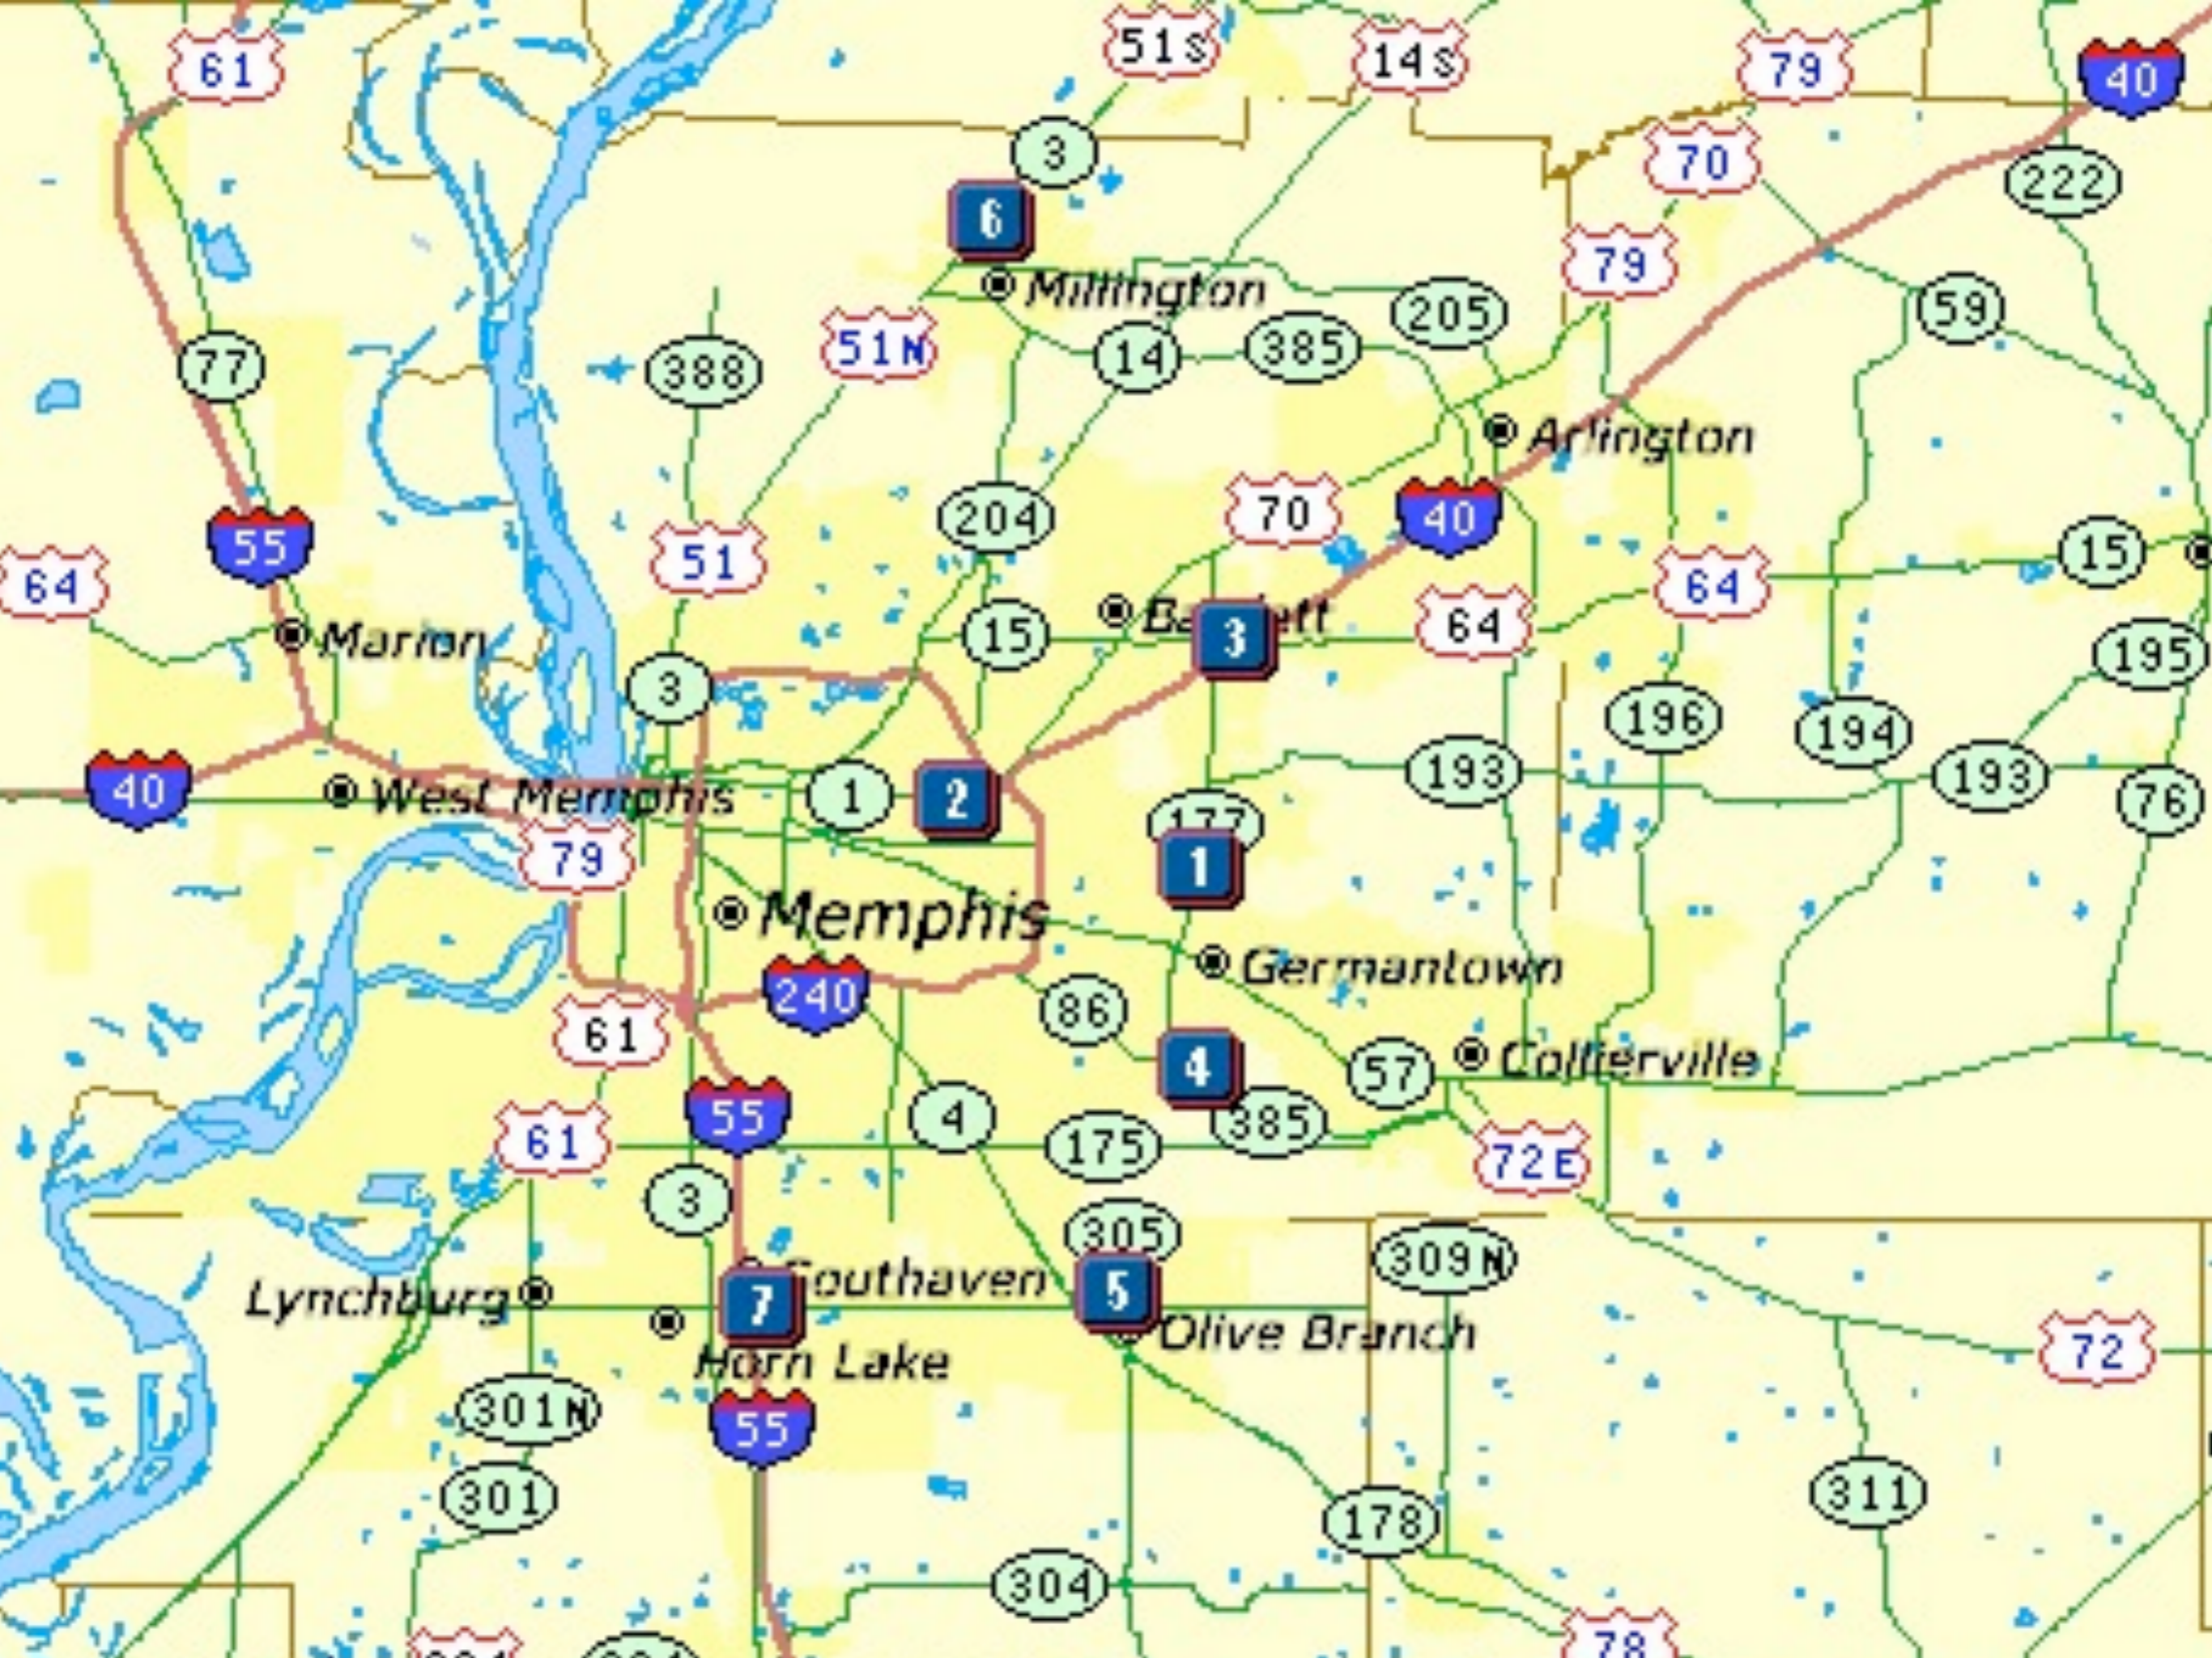

What is the service?

Where did it diffuse from? Where are they all located?

What is the business?

© 2008 Know-Where System

Improving Home Improvement™

What restaurant chain?

ANSWER: Krystal

Map data ©2011 Europa Technologies, INEGI, MapData, TeleAtlas - Terms of Use

FIND STORES NEAR ADDRESS

Street

City

TN

Zip

GO

MAP LEGEND

Here are some symbols you will find on the locator map.

Store

or

Start

or

End

SELECTED STORE

TRIP PLANNER

WEB SERVICES BY YAHOO!