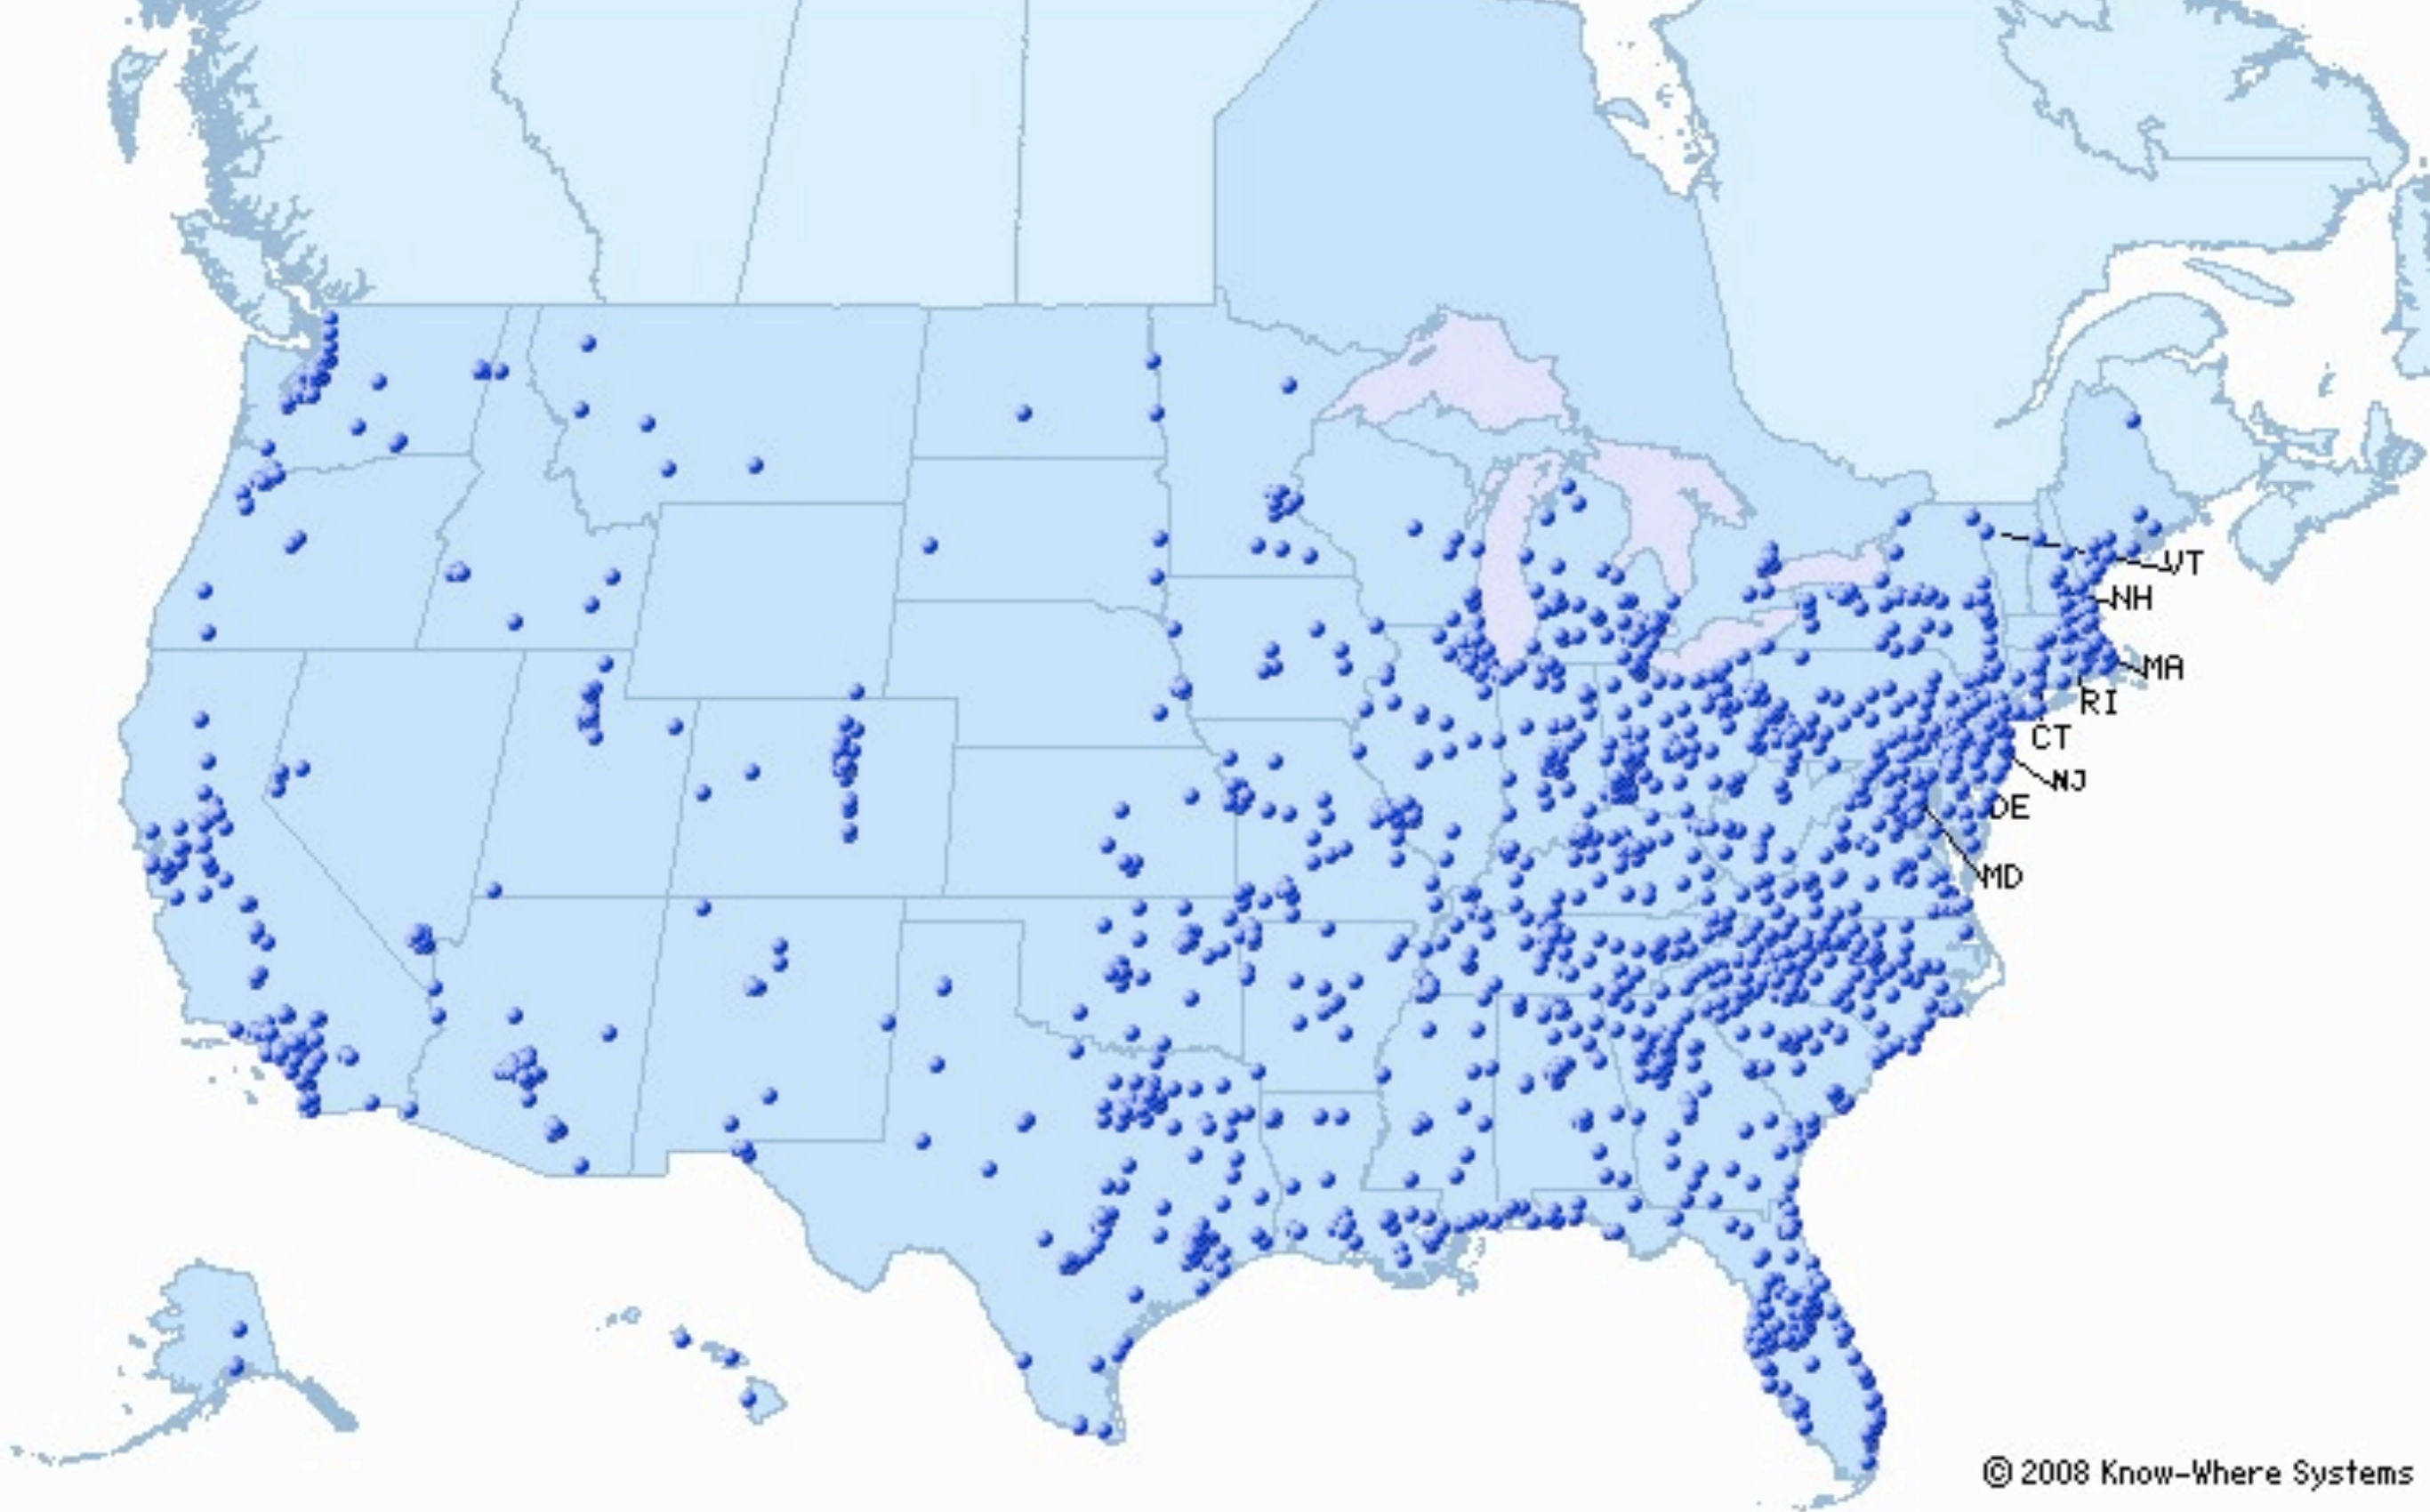

What is the service?

Where did it diffuse from? Where are they all located?

What is the business?

© 2008 Know-Where System

Improving Home Improvement™

What restaurant chain?

ANSWER: Krystal

Map data ©2011 Europa Technologies, INEGI, MapData, TeleAtlas - Terms of Use

FIND STORES NEAR ADDRESS

Street

City

TN

Zip

GO

MAP LEGEND

Here are some symbols you will find on the locator map.

Store

or

Start

or

End

SELECTED STORE

TRIP PLANNER

WEB SERVICES BY YAHOO!