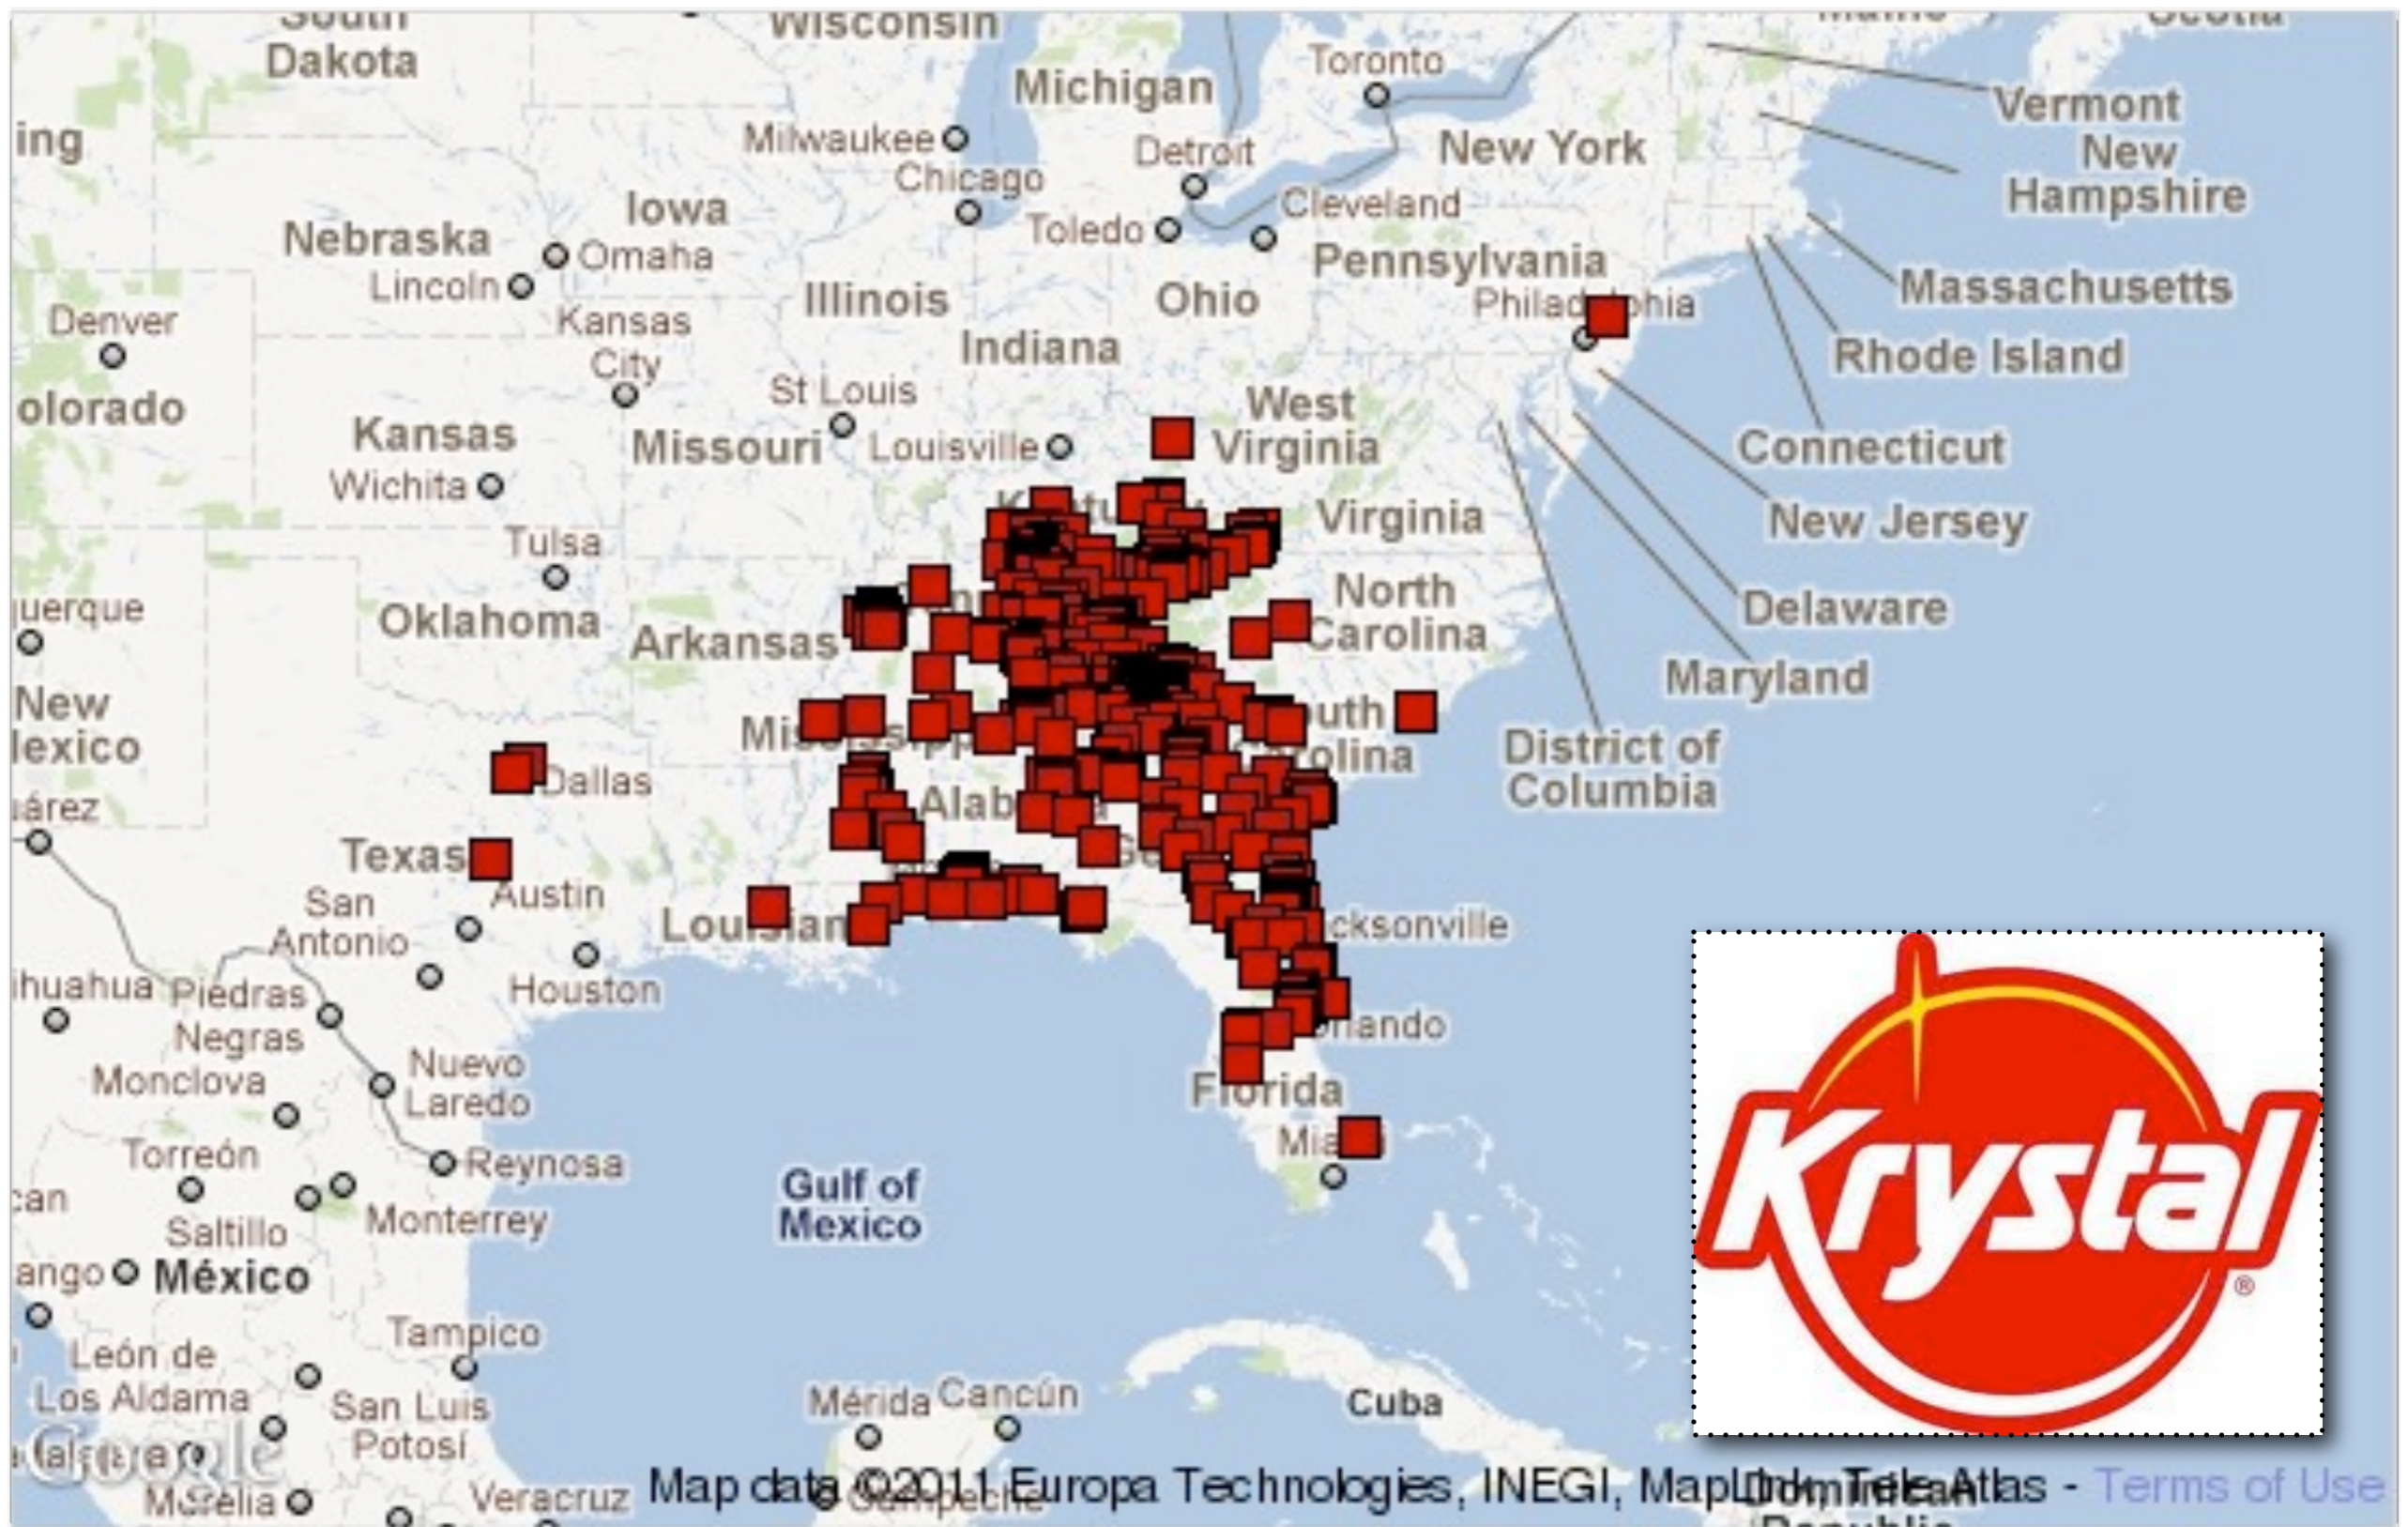

What is the service?

Where did it diffuse from? Where are they all located?

What is the business?

© 2008 Know-Where System

Improving Home Improvement™

What restaurant chain?

ANSWER: Krystal

Map data ©2011 Europa Technologies, INEGI, MapData, TeleAtlas - Terms of Use

FIND STORES NEAR ADDRESS

Street

City

TN

Zip

GO

MAP LEGEND

Here are some symbols you will find on the locator map.

Store

or

Start

or

End

SELECTED STORE

TRIP PLANNER

WEB SERVICES BY YAHOO!