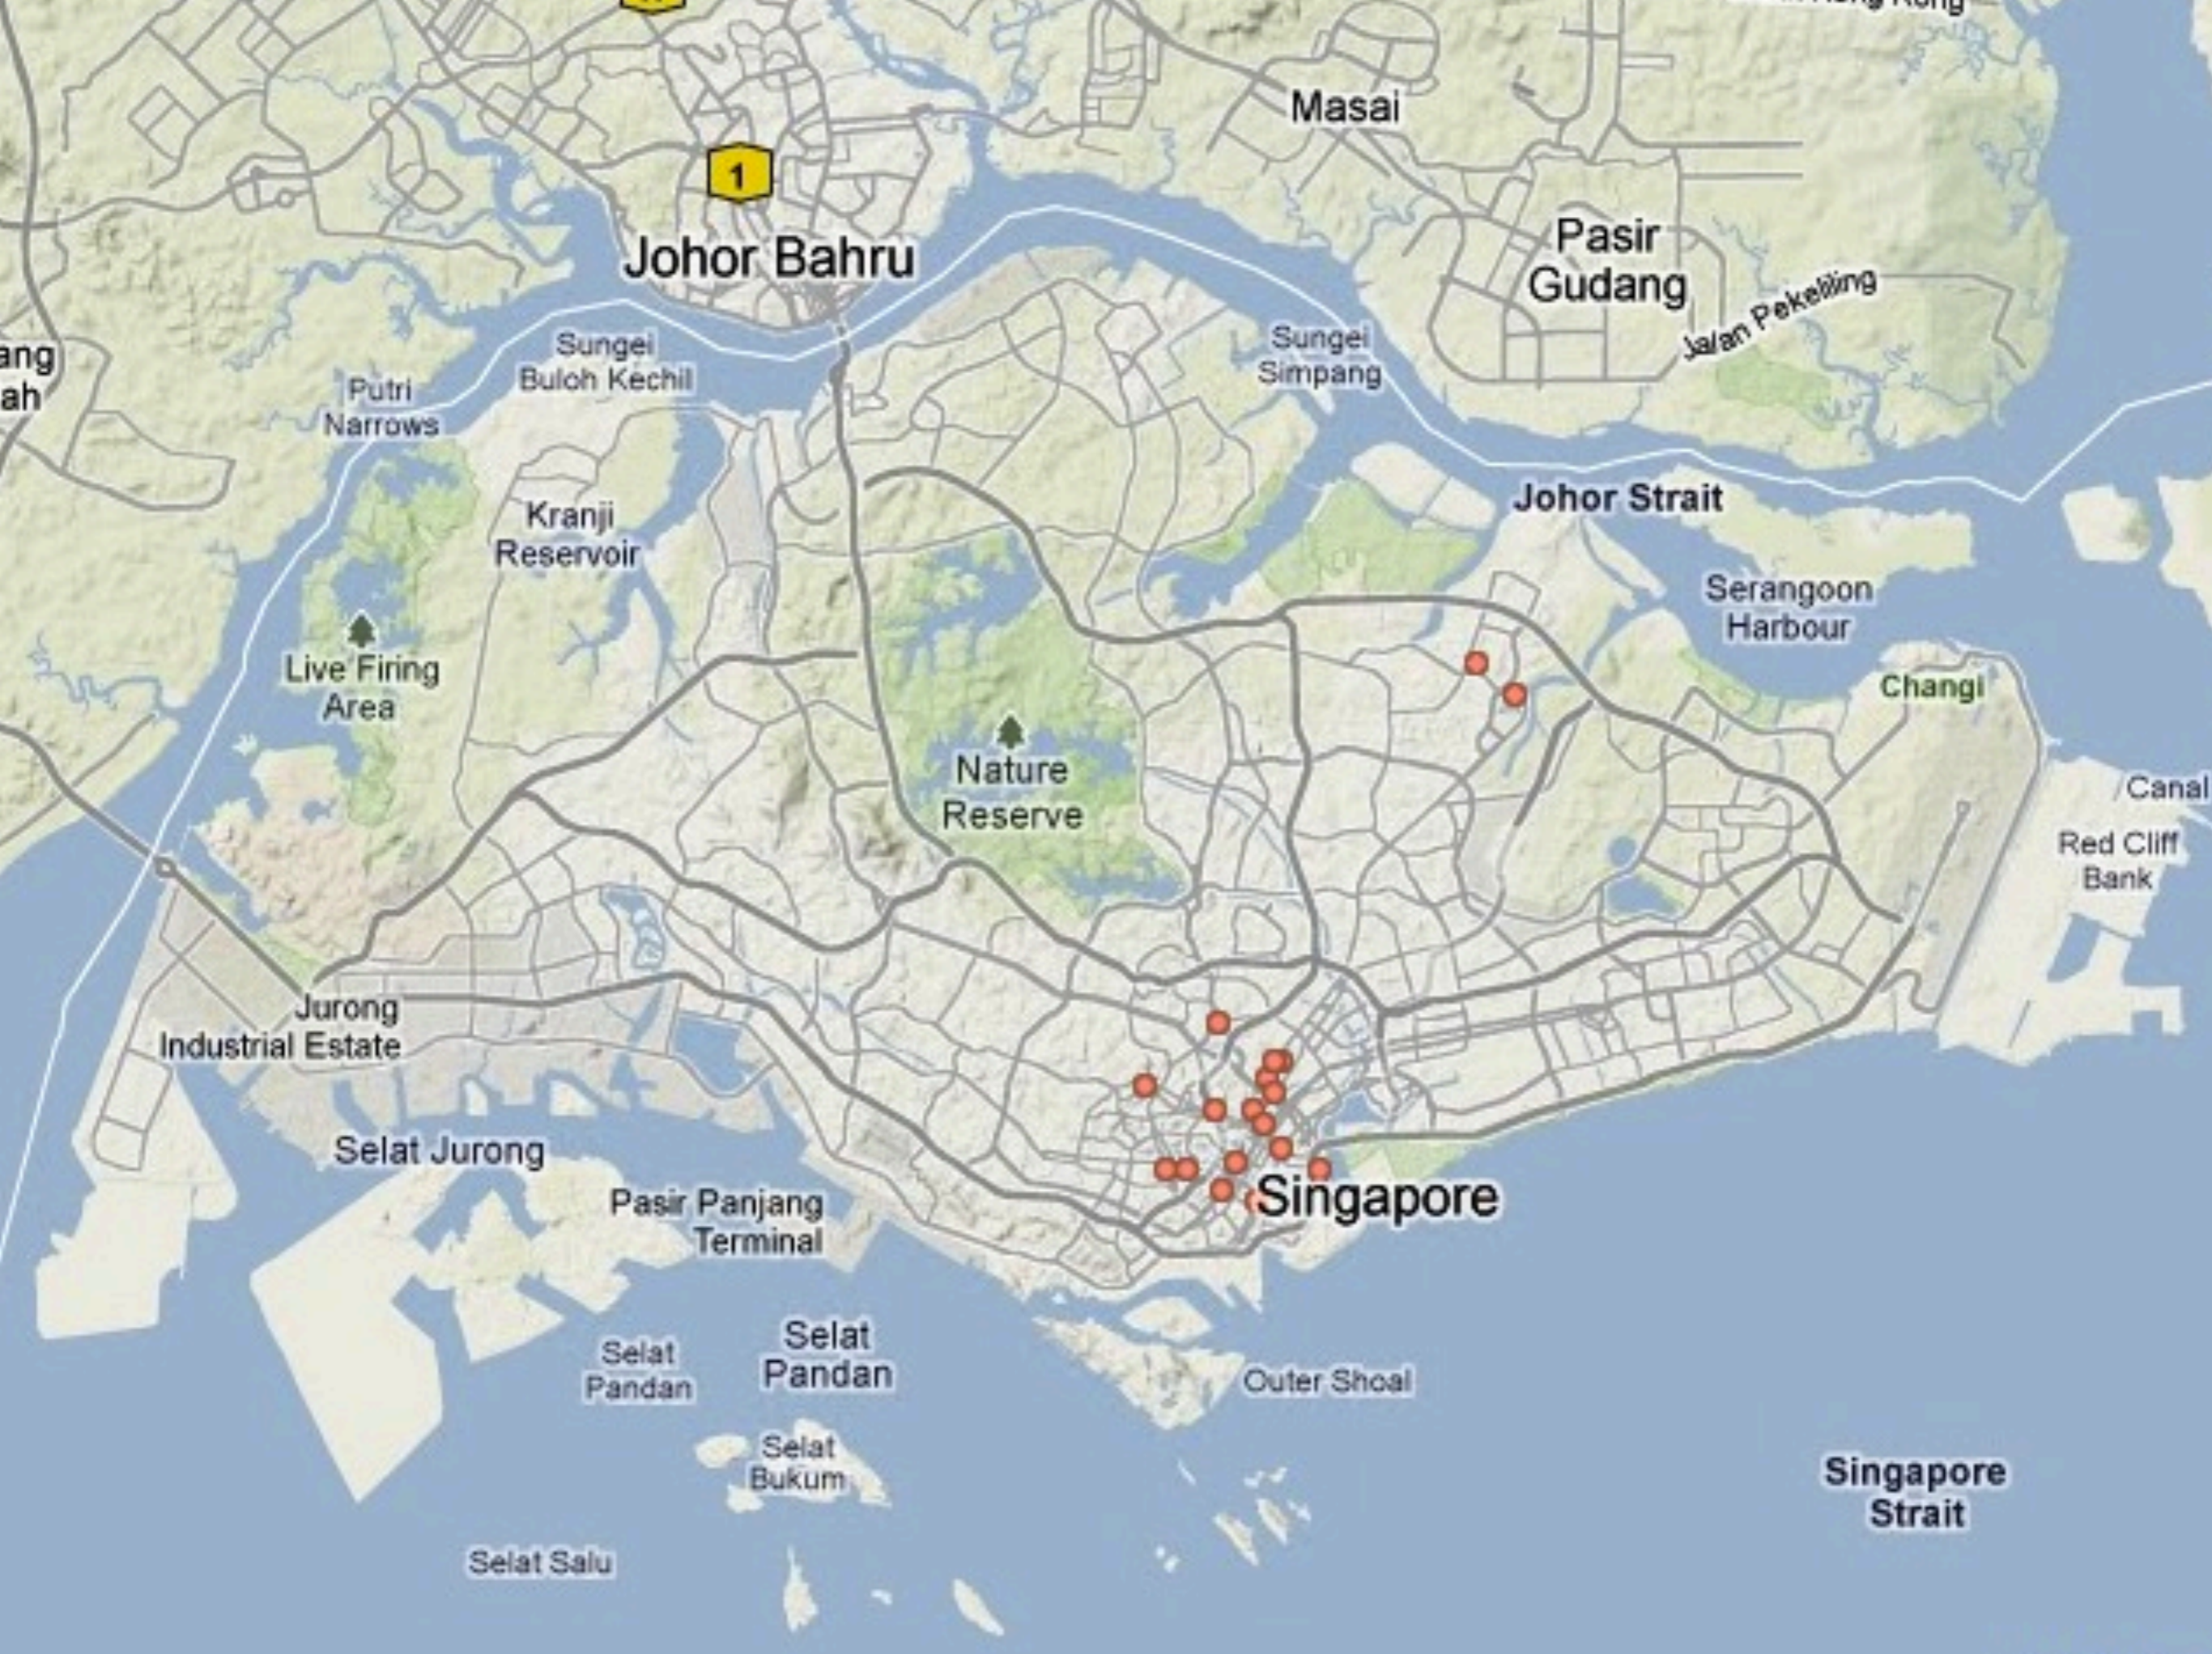

Johor Bahru

Masai

Pasir Gudang

Jalan Pekeliling

Sungei Simpang

Sungei Buloh Kechil

Putri Narrows

Johor Strait

Selat Jurong

Pasir Panjang Terminal

Selat Pandan

Selat Pandan

Selat Bukum

Selat Salu

Explore Experience Excite  
Singapore with CityTours

BOOK TICKETS  
NOW!!!

**Explanation for Lahore, Pakistan**

**Explanation for Frankfurt am Main, Germany**

**Explanation Riyadh, Saudi Arabia**

**Explanation for Atlanta, Georgia USA**

**Explanation for Santiago, Chile**

**Explanation for Abidjan, Cote de Ivore**