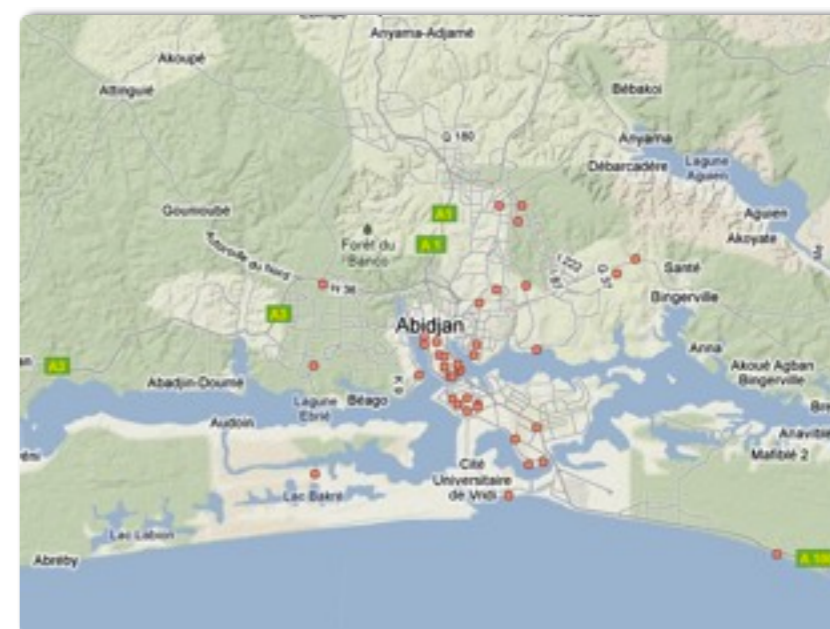

# tennis courts

**Development and Hotel Services**

Directions: Explain the distribution of hotels for each city below and discuss the impact development, cultural norms, and governments have on the number of hotels for each city. All cities have a metropolitan population of over 5 million and similar in population to Singapore. All cities are shown at a scale of 1 inch = to 5 miles.

**Explanation for Lahore, Pakistan**

**Explanation for Frankfurt am Main, Germany**

**Explanation Riyadh, Saudi Arabia**

**Explanation for Atlanta, Georgia USA**

**Explanation for Santiago, Chile**

**Explanation for Abidjan, Cote de Ivore**