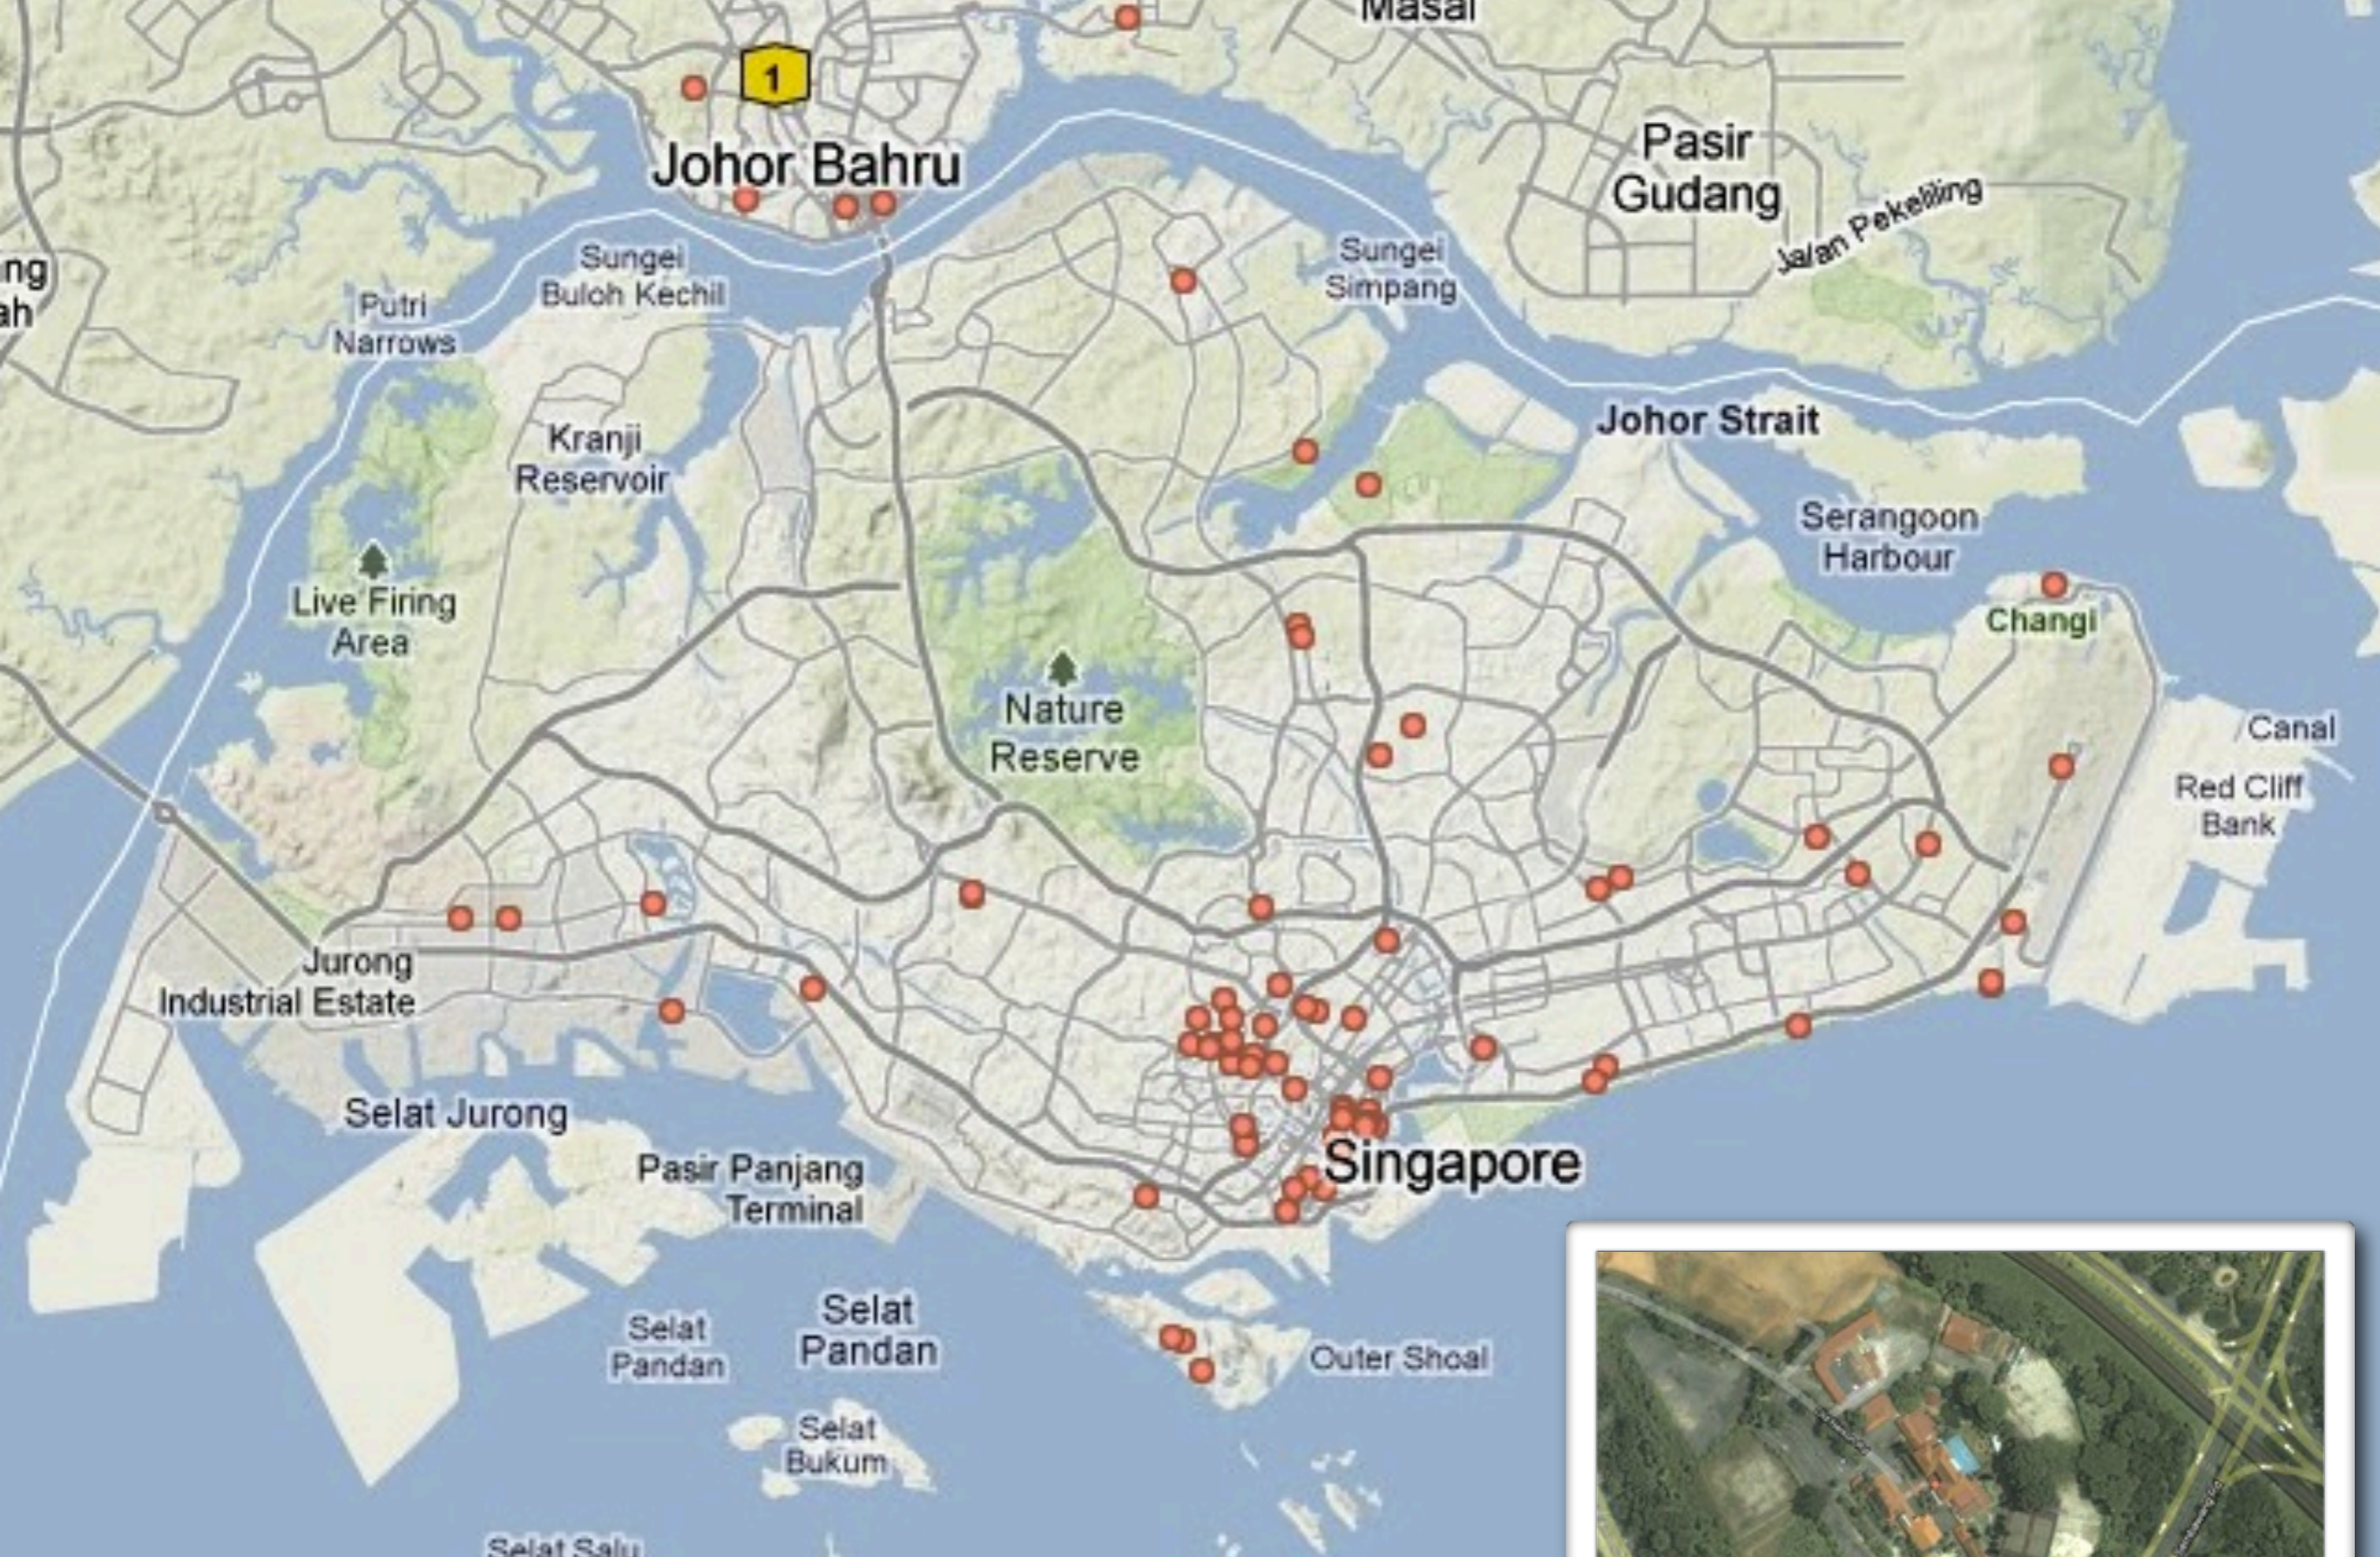

# hospitals

**Johor Bahru**

**Pasir Gudang**

**Johor Strait**

**Serangoon Harbour**

**Changi**

**Nature Reserve**

**Singapore**

**Singapore Strait**

# tennis courts

**Development and Hotel Services**

Directions: Explain the distribution of hotels for each city below and discuss the impact development, cultural norms, and governments have on the number of hotels for each city. All cities have a metropolitan population of over 5 million and similar in population to Singapore. All cities are shown at a scale of 1 inch = to 5 miles.

**Explanation for Lahore, Pakistan**

**Explanation for Frankfurt am Main, Germany**

**Explanation Riyadh, Saudi Arabia**

**Explanation for Atlanta, Georgia USA**

**Explanation for Santiago, Chile**

**Explanation for Abidjan, Cote de Ivore**