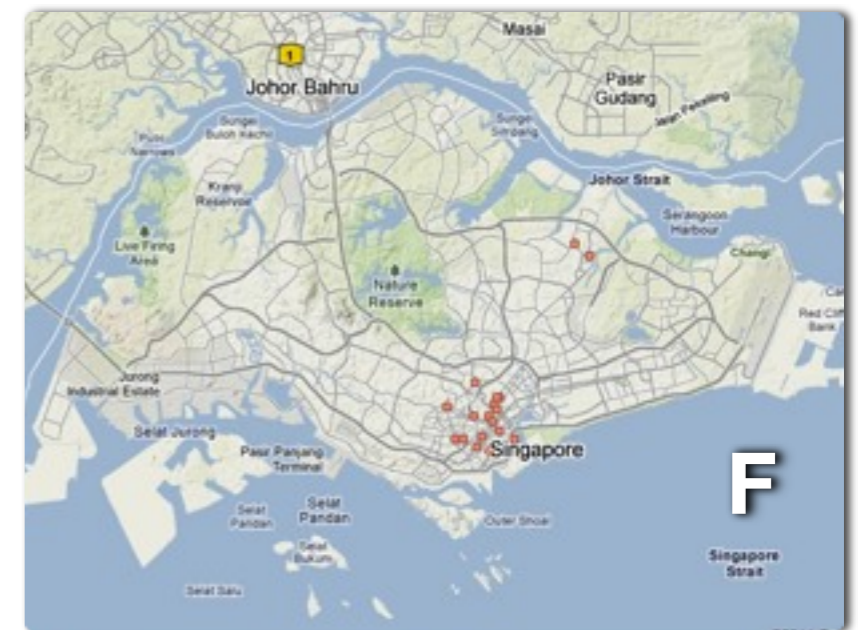

Singapore Services' Activity

Name: _____

1. ear nose and throat doctors

Match the maps above with the correct service below:

_____ 1. ear nose throat doctors

_____ 3. hotels

_____ 5. Middle Eastern Restaurants

_____ 2. Esso gas stations

_____ 4. McDonald's

_____ 6. sightseeing tours