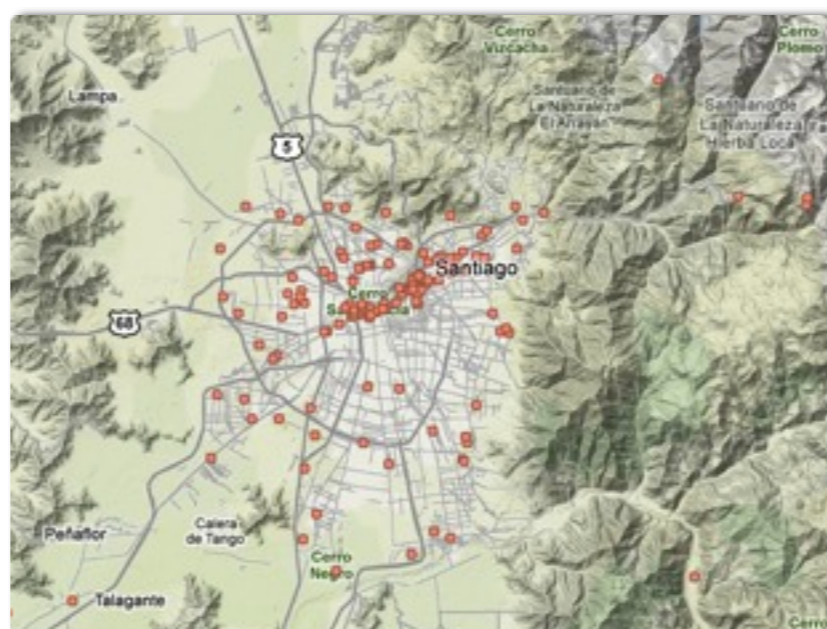

**Singapore Strait**

# tennis courts

**Development and Hotel Services**

Directions: Explain the distribution of hotels for each city below and discuss the impact development, cultural norms, and governments have on the number of hotels for each city. All cities have a metropolitan population of over 5 million and similar in population to Singapore. All cities are shown at a scale of 1 inch = to 5 miles.

**Explanation for Lahore, Pakistan**

**Explanation for Frankfurt am Main, Germany**

**Explanation Riyadh, Saudi Arabia**

**Explanation for Atlanta, Georgia USA**

**Explanation for Santiago, Chile**

**Explanation for Abidjan, Cote de Ivore**