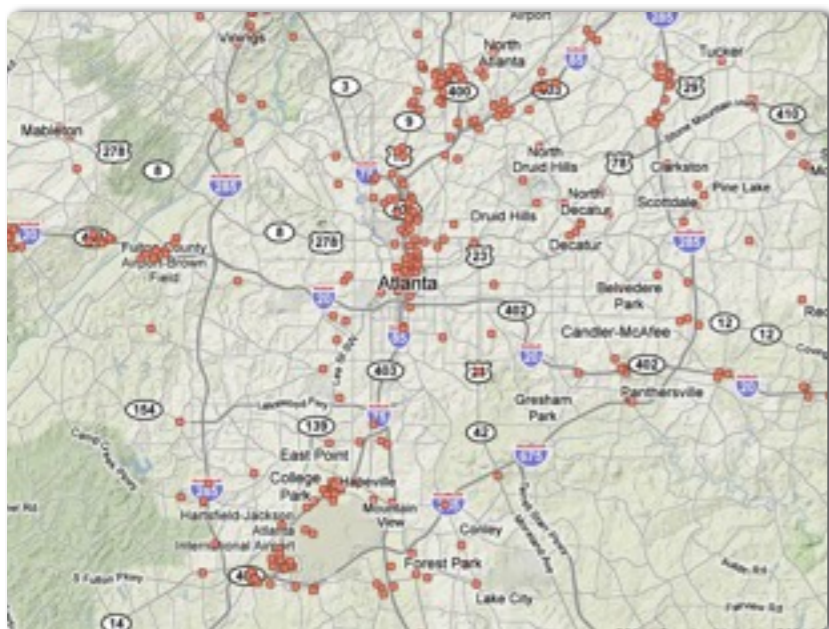

# tennis courts

**Development and Hotel Services**

Directions: Explain the distribution of hotels for each city below and discuss the impact development, cultural norms, and governments have on the number of hotels for each city. All cities have a metropolitan population of over 5 million and similar in population to Singapore. All cities are shown at a scale of 1 inch = to 5 miles.

**Explanation for Lahore, Pakistan**

**Explanation for Frankfurt am Main, Germany**

**Explanation Riyadh, Saudi Arabia**

**Explanation for Atlanta, Georgia USA**

**Explanation for Santiago, Chile**

**Explanation for Abidjan, Cote de Ivore**