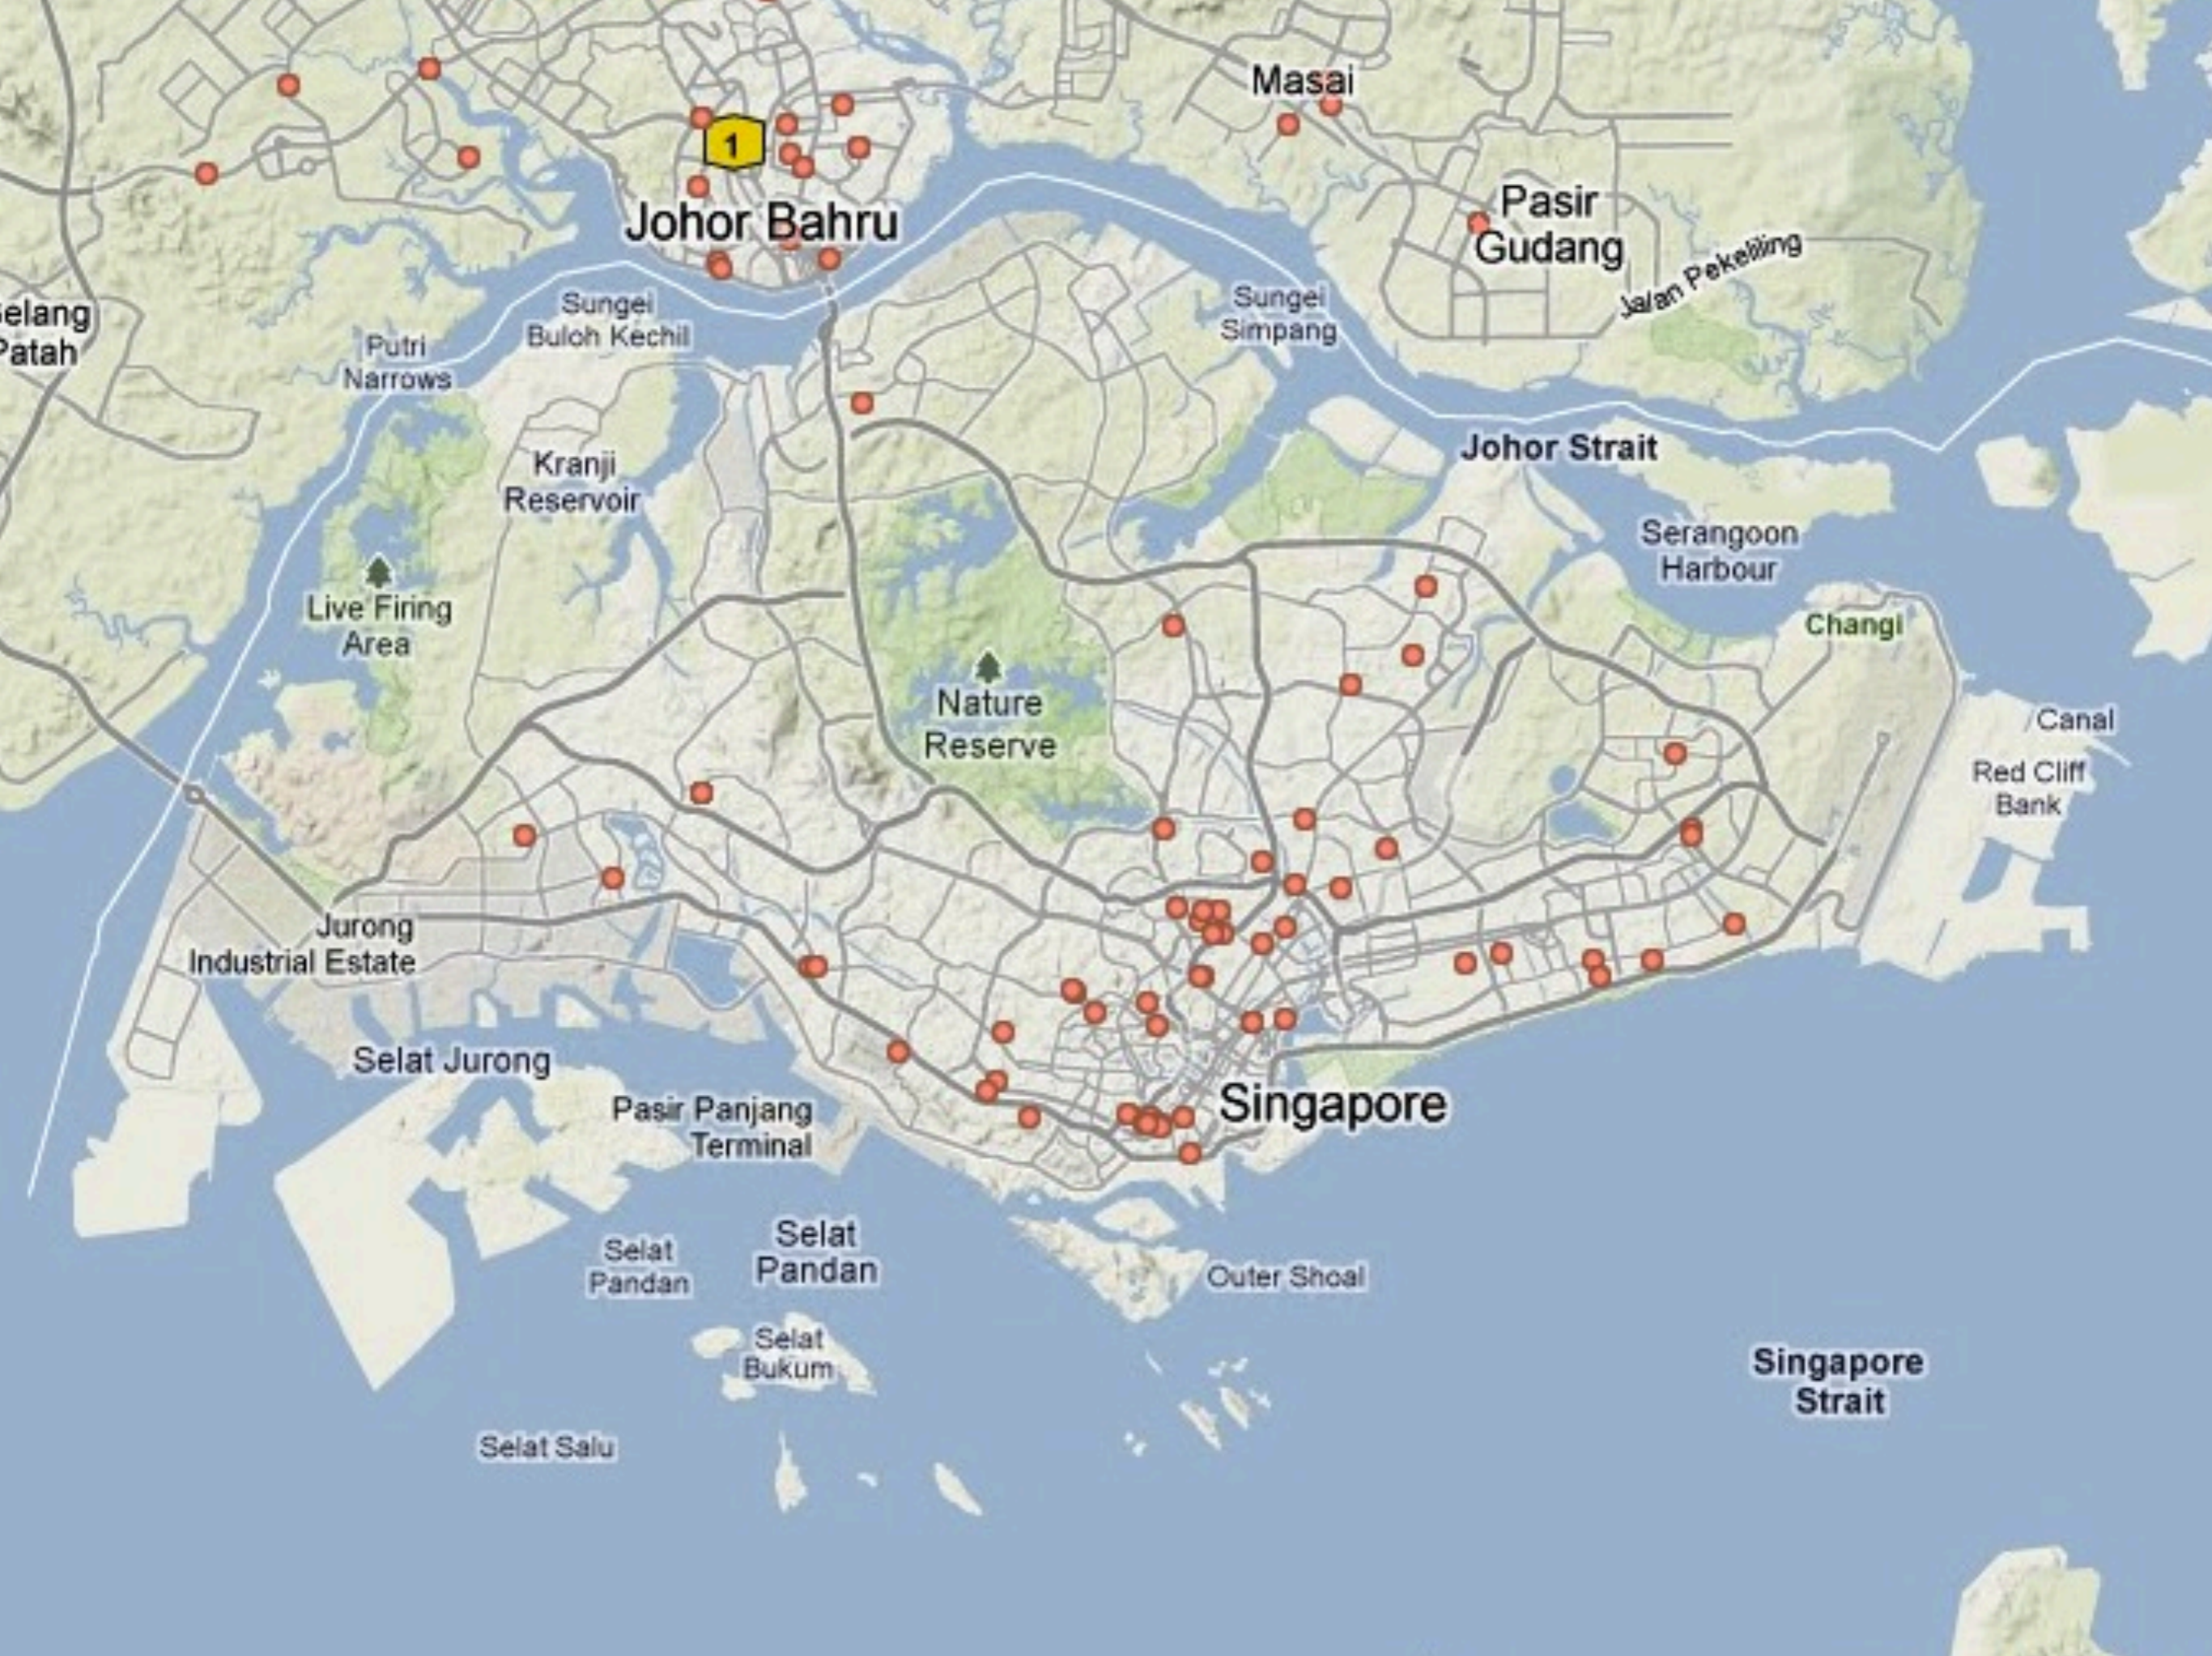

Selat Jurong

Pasir Panjang Terminal

Selat Pandan

Selat Pandan

Selat Bukum

Selat Salu

Explore Experience Excite  
Singapore with CityTours

BOOK TICKETS  
NOW!!!

# hospitals

**Johor Bahru**

**Pasir Gudang**

**Johor Strait**

**Serangoon Harbour**

**Changi**

**Nature Reserve**

**Singapore**

**Singapore Strait**

**Explanation for Lahore, Pakistan**

**Explanation for Frankfurt am Main, Germany**

**Explanation Riyadh, Saudi Arabia**

**Explanation for Atlanta, Georgia USA**

**Explanation for Santiago, Chile**

**Explanation for Abidjan, Cote de Ivore**