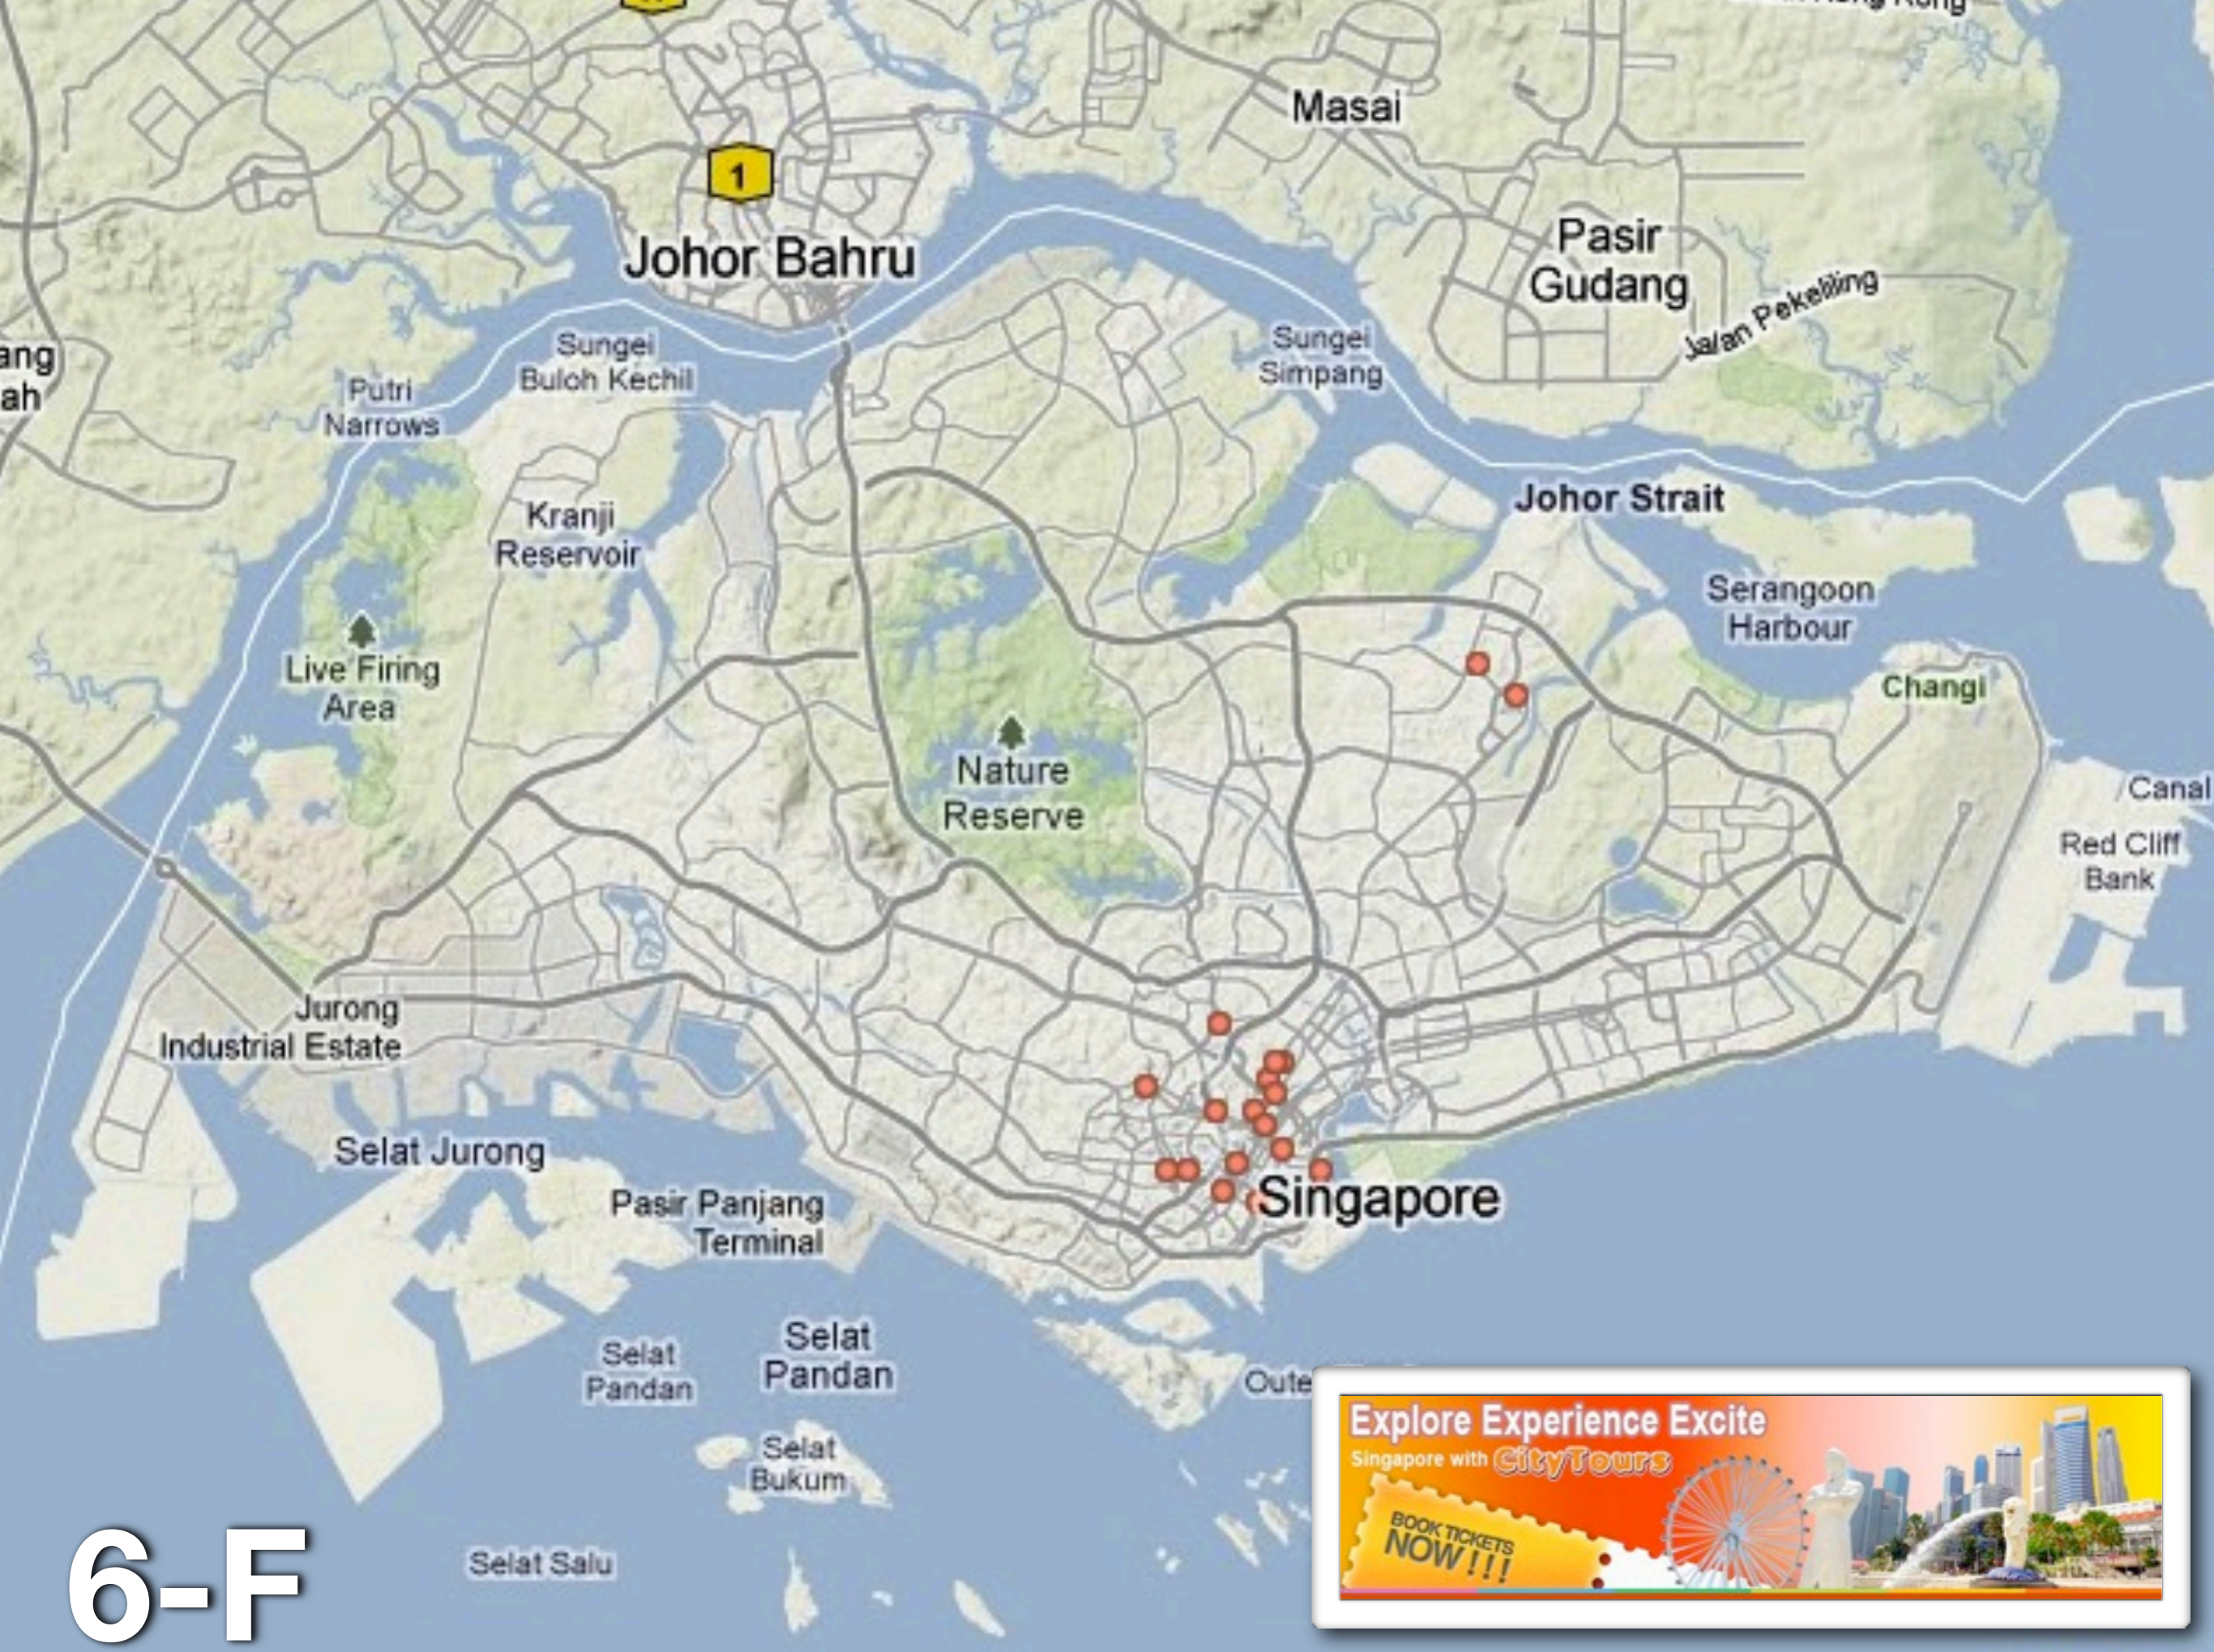

Johor Bahru

Masai

Pasir Gudang

Jalan Pekeliling

Sungei Simpang

Sungei Buloh Kechil

Putri Narrows

Johor Strait

Selat Jurong

Pasir Panjang Terminal

Selat Pandan

Selat Pandan

Selat Bukum

Selat Salu

Explore Experience Excite  
Singapore with CityTours

BOOK TICKETS  
NOW!!!