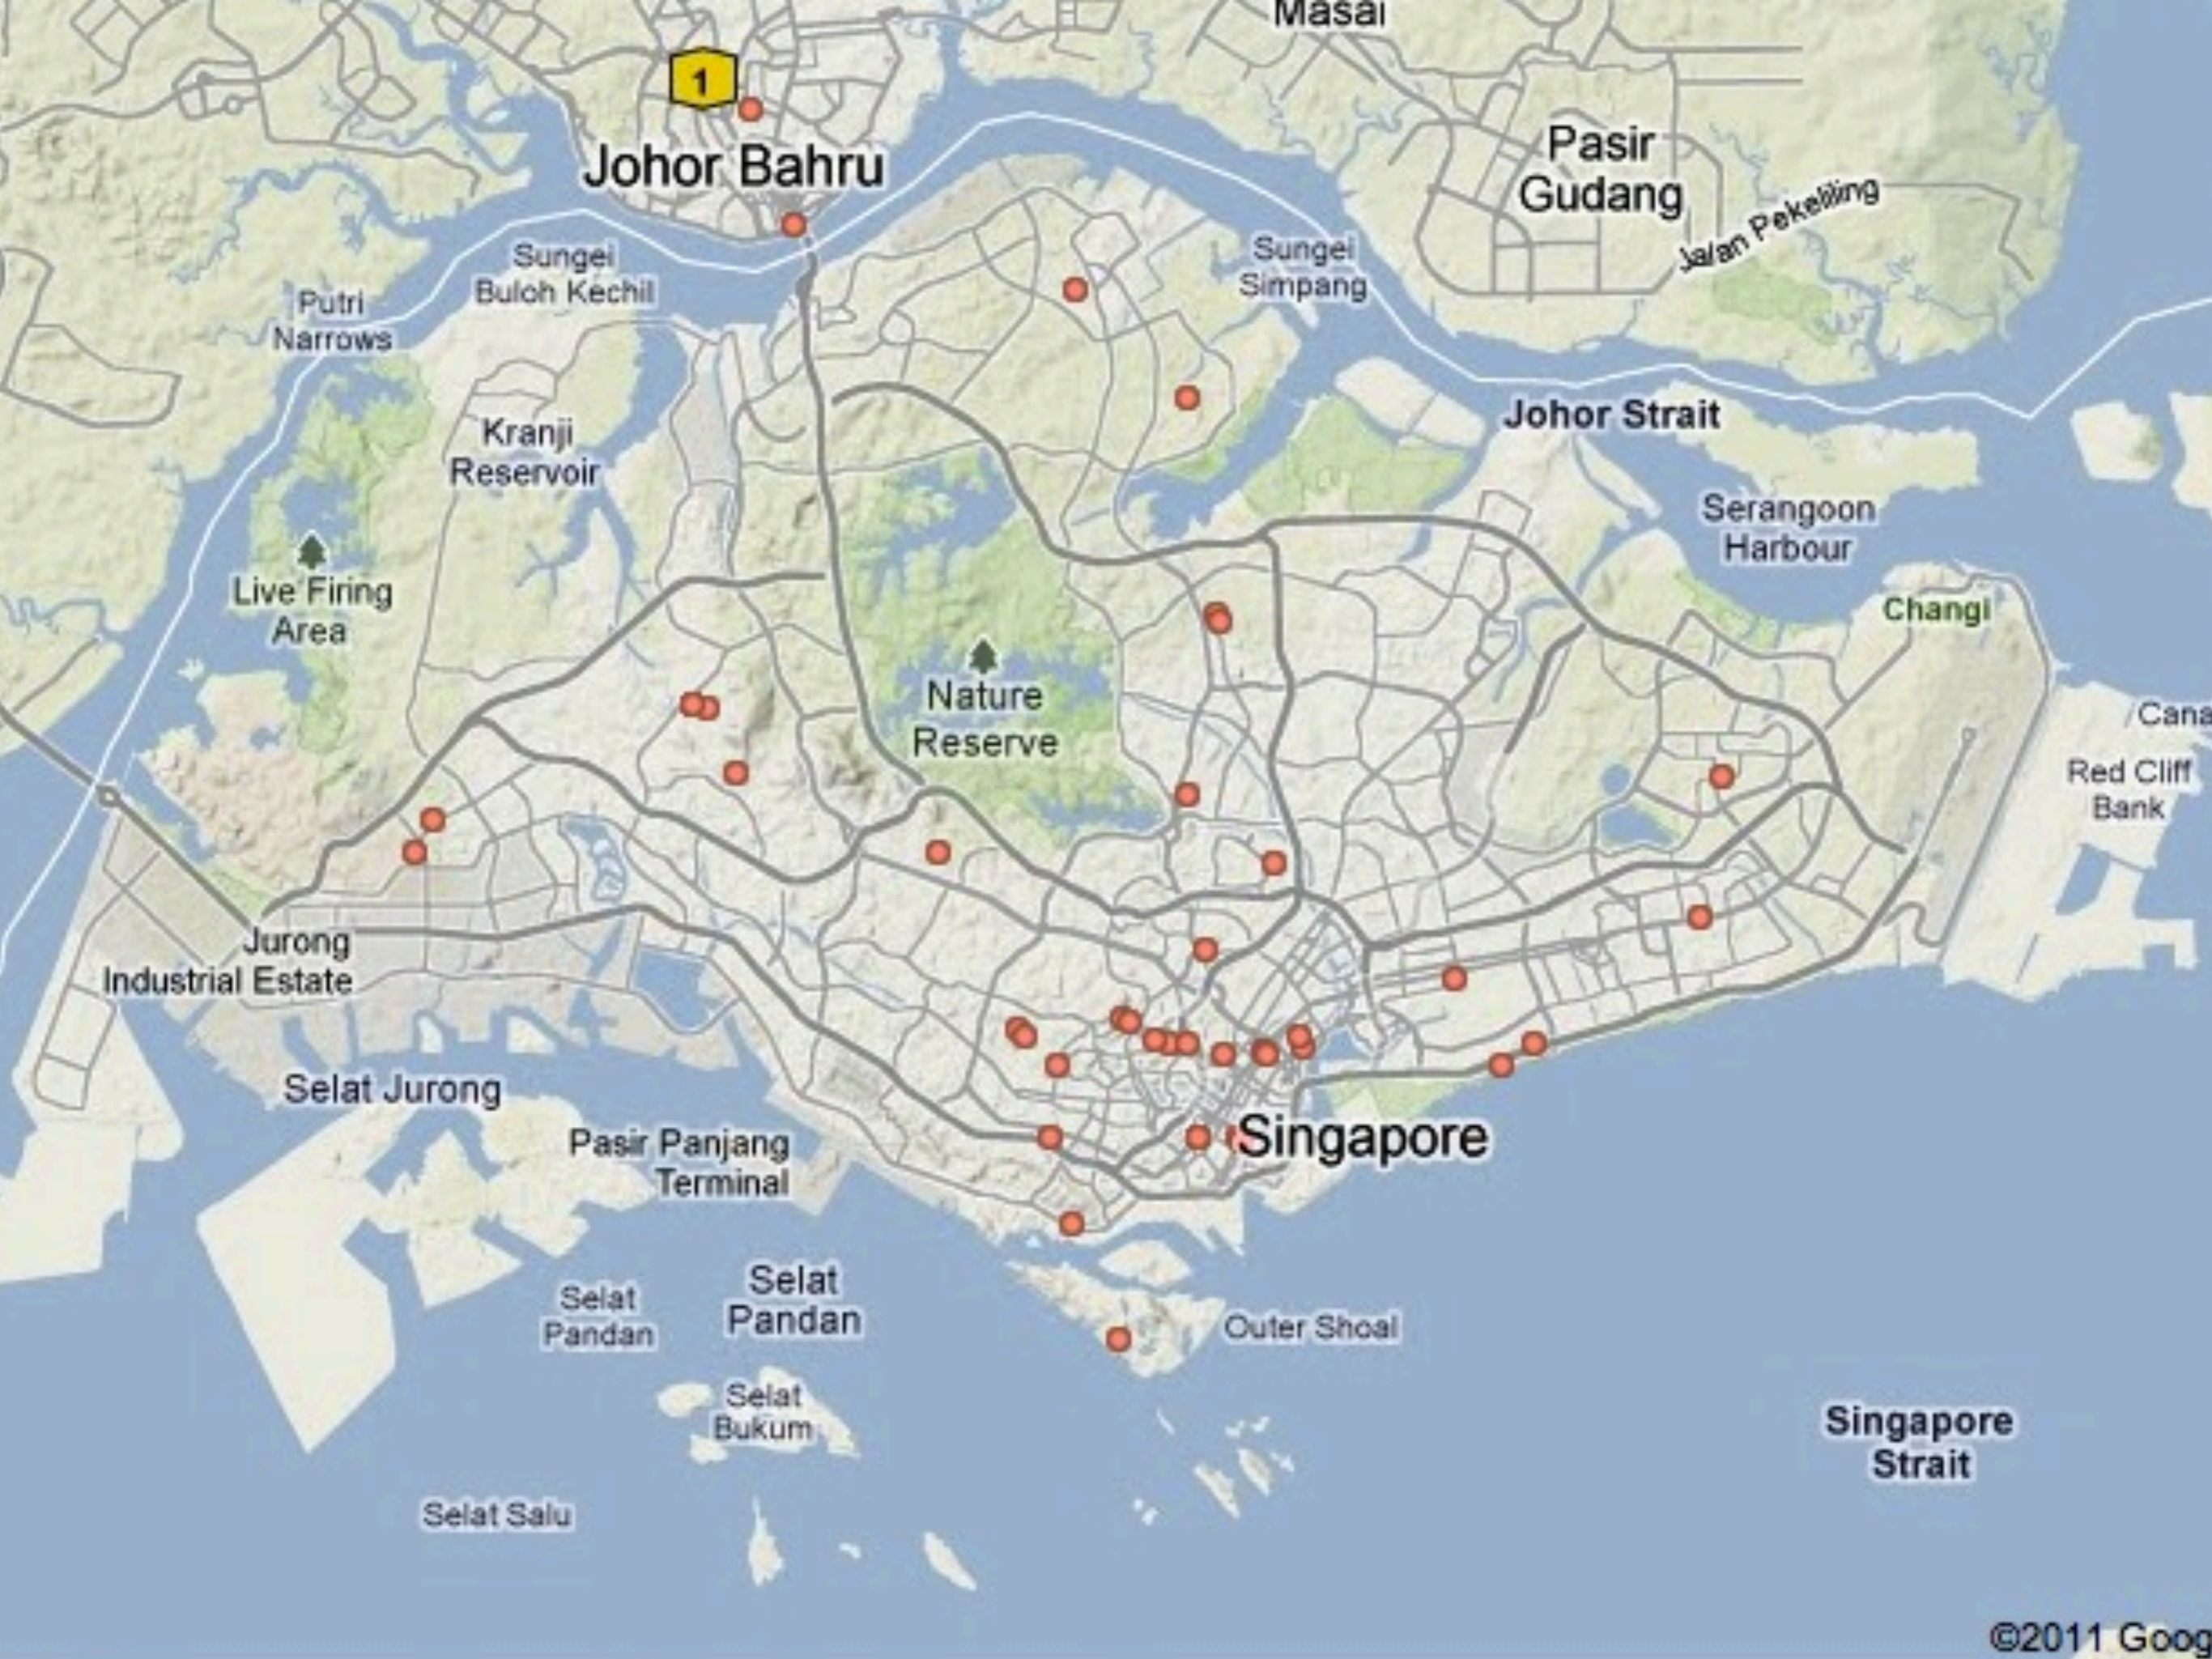

Selat Jurong

Pasir Panjang Terminal

Selat Pandan

Selat Pandan

Selat Bukum

Selat Salu

Explore Experience Excite  
Singapore with CityTours

BOOK TICKETS  
NOW!!!

# hospitals

**Johor Bahru**

**Pasir Gudang**

**Johor Strait**

**Serangoon Harbour**

**Changi**

**Nature Reserve**

**Singapore**

**Singapore Strait**

**Explanation for Lahore, Pakistan**

**Explanation for Frankfurt am Main, Germany**

**Explanation Riyadh, Saudi Arabia**

**Explanation for Atlanta, Georgia USA**

**Explanation for Santiago, Chile**

**Explanation for Abidjan, Cote de Ivore**