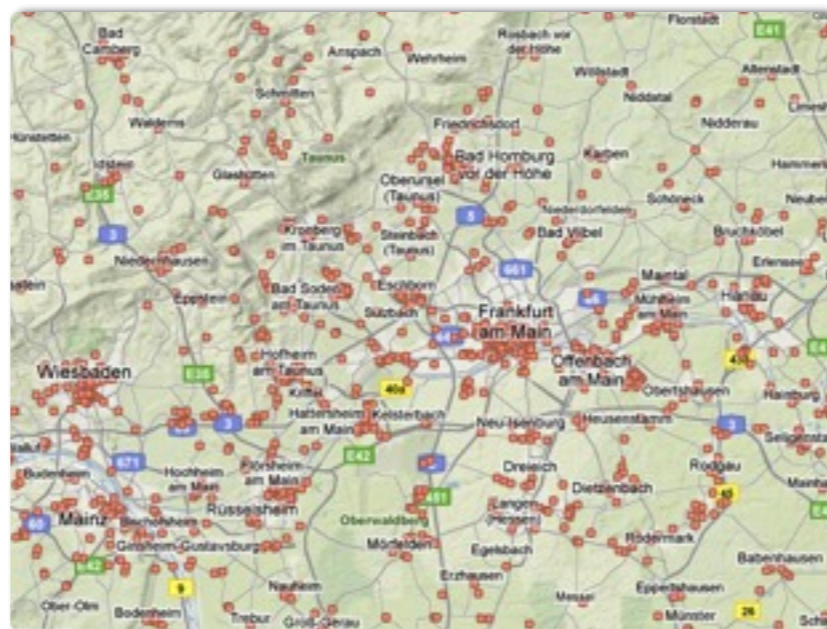

# mosques

# tennis courts

**Development and Hotel Services**

Directions: Explain the distribution of hotels for each city below and discuss the impact development, cultural norms, and governments have on the number of hotels for each city. All cities have a metropolitan population of over 5 million and similar in population to Singapore. All cities are shown at a scale of 1 inch = to 5 miles.

**Explanation for Lahore, Pakistan**

**Explanation for Frankfurt am Main, Germany**

**Explanation Riyadh, Saudi Arabia**

**Explanation for Atlanta, Georgia USA**

**Explanation for Santiago, Chile**

**Explanation for Abidjan, Cote de Ivore**