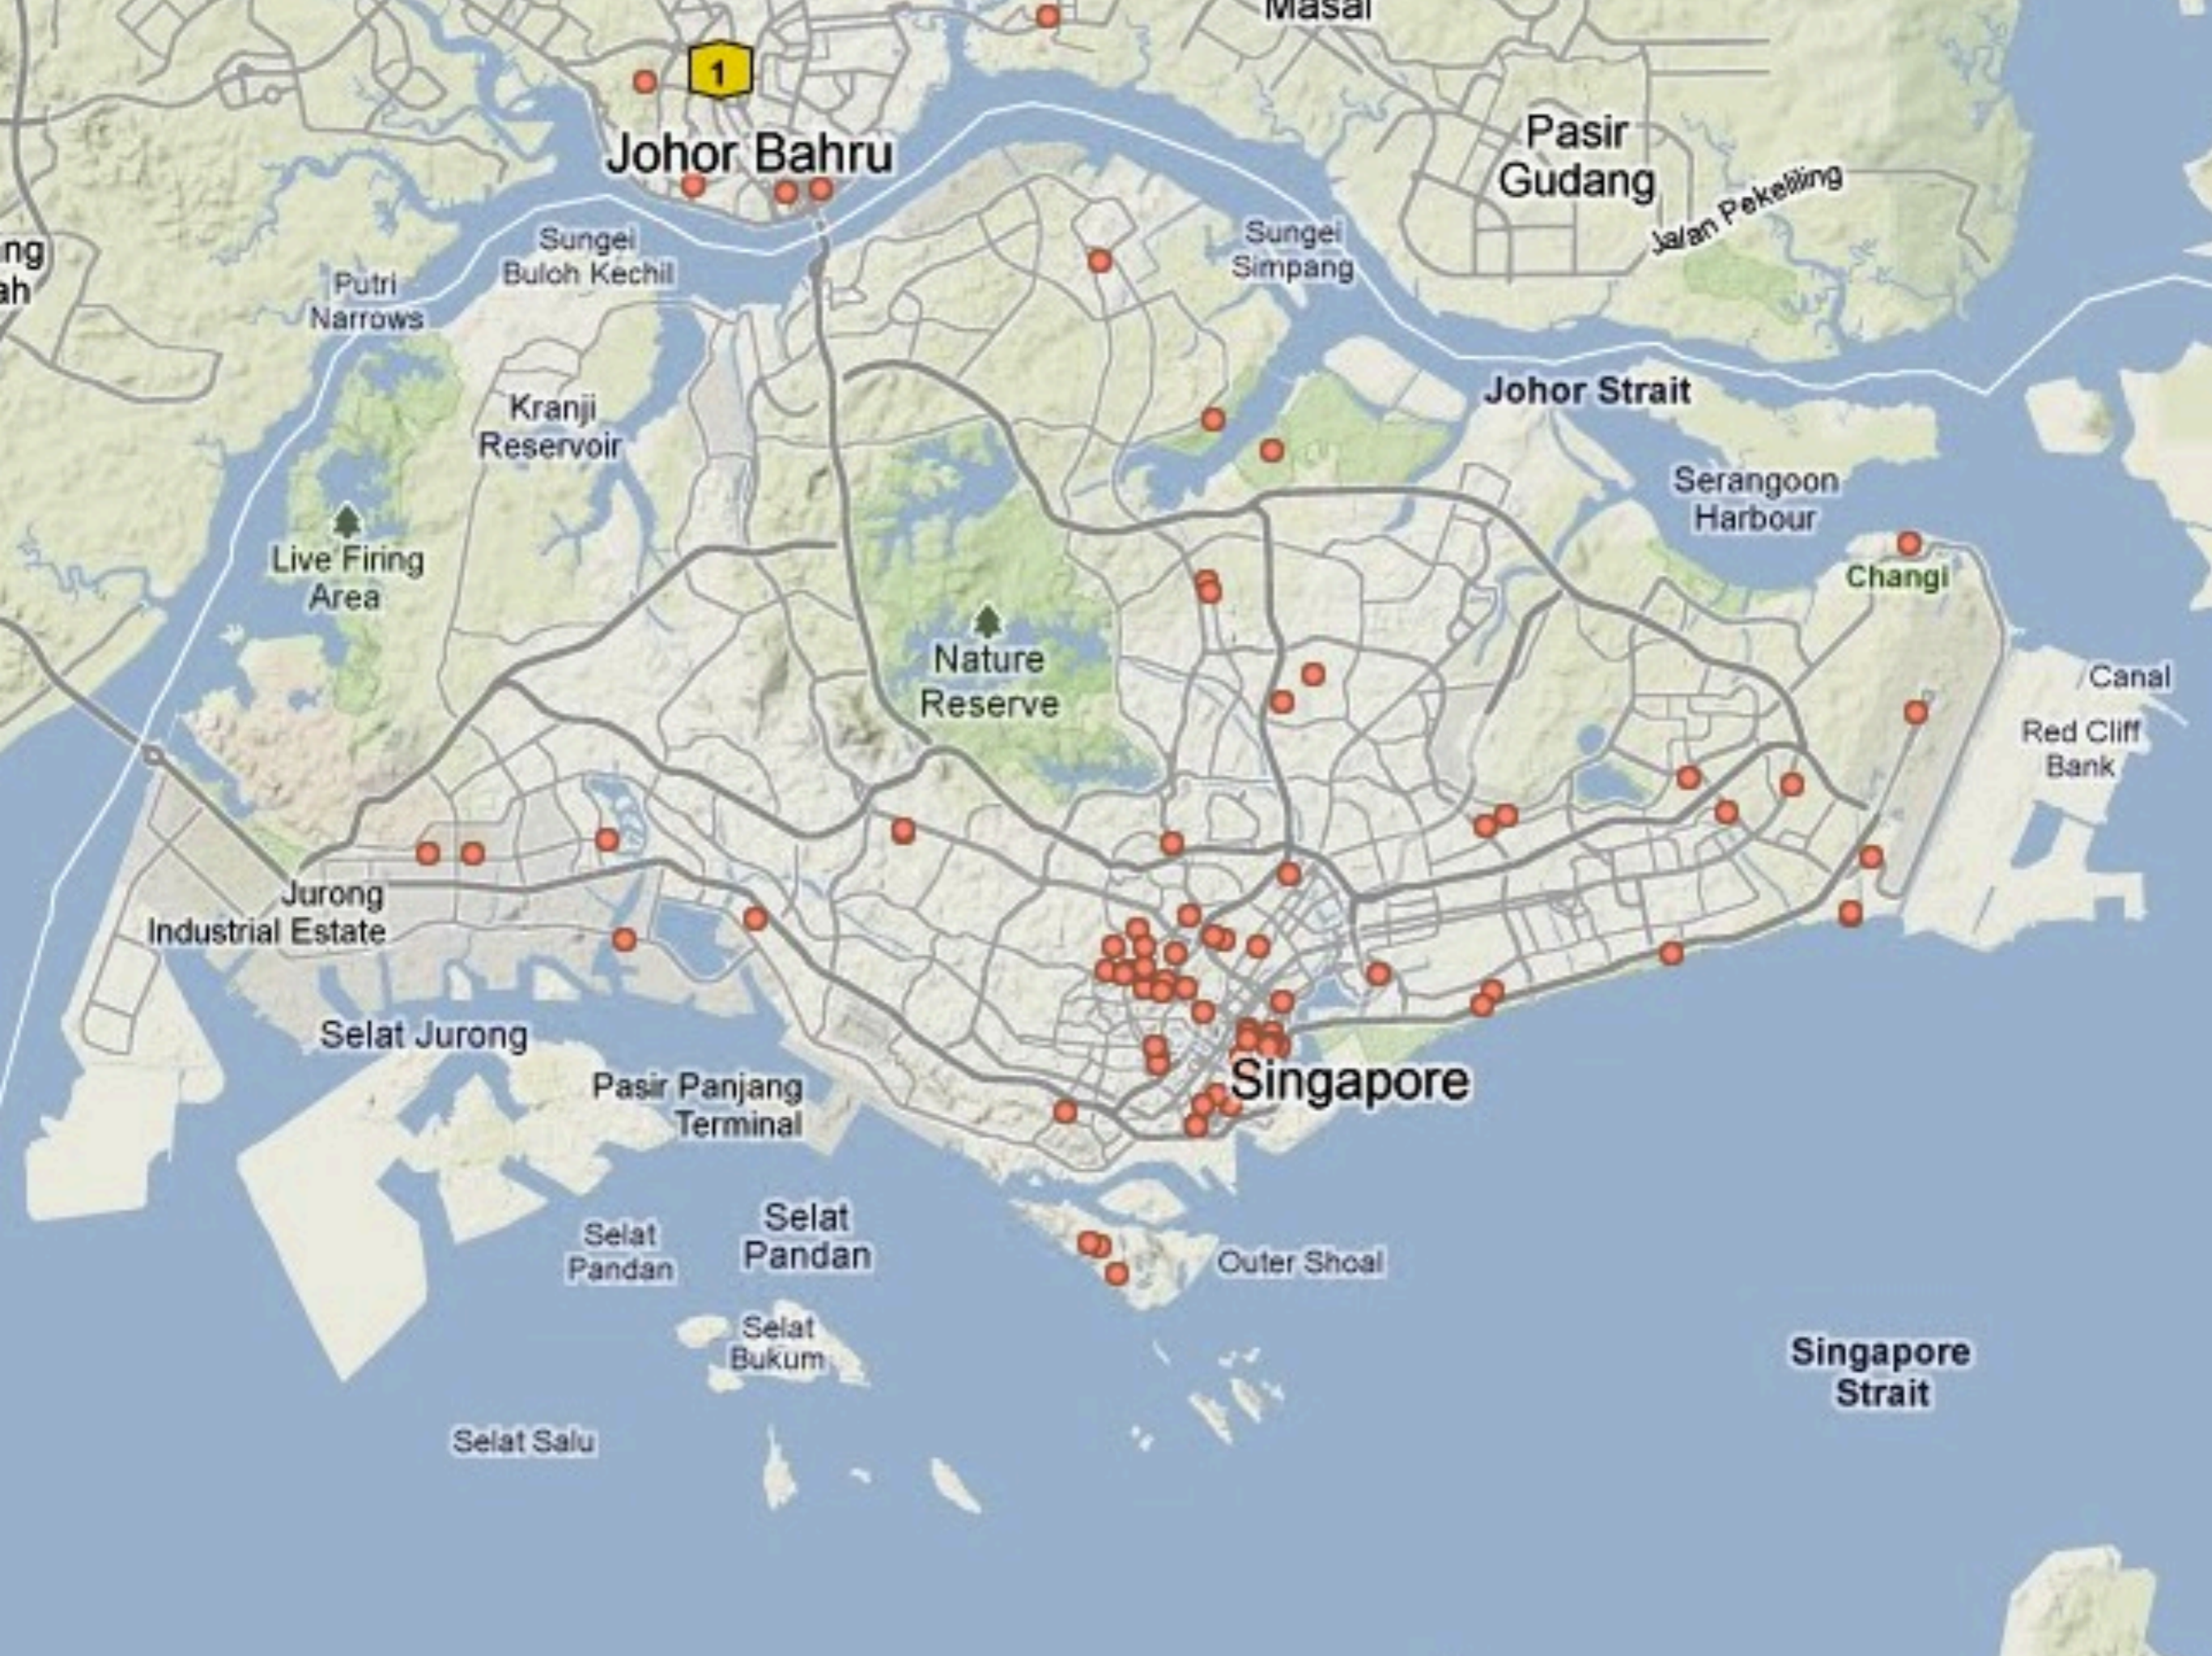

# hospitals

**Johor Bahru**

**Pasir Gudang**

**Johor Strait**

**Serangoon Harbour**

**Changi**

**Nature Reserve**

**Singapore**

**Singapore Strait**

# tennis courts

**Development and Hotel Services**

Directions: Explain the distribution of hotels for each city below and discuss the impact development, cultural norms, and governments have on the number of hotels for each city. All cities have a metropolitan population of over 5 million and similar in population to Singapore. All cities are shown at a scale of 1 inch = to 5 miles.

**Explanation for Lahore, Pakistan**

**Explanation for Frankfurt am Main, Germany**

**Explanation Riyadh, Saudi Arabia**

**Explanation for Atlanta, Georgia USA**

**Explanation for Santiago, Chile**

**Explanation for Abidjan, Cote de Ivore**