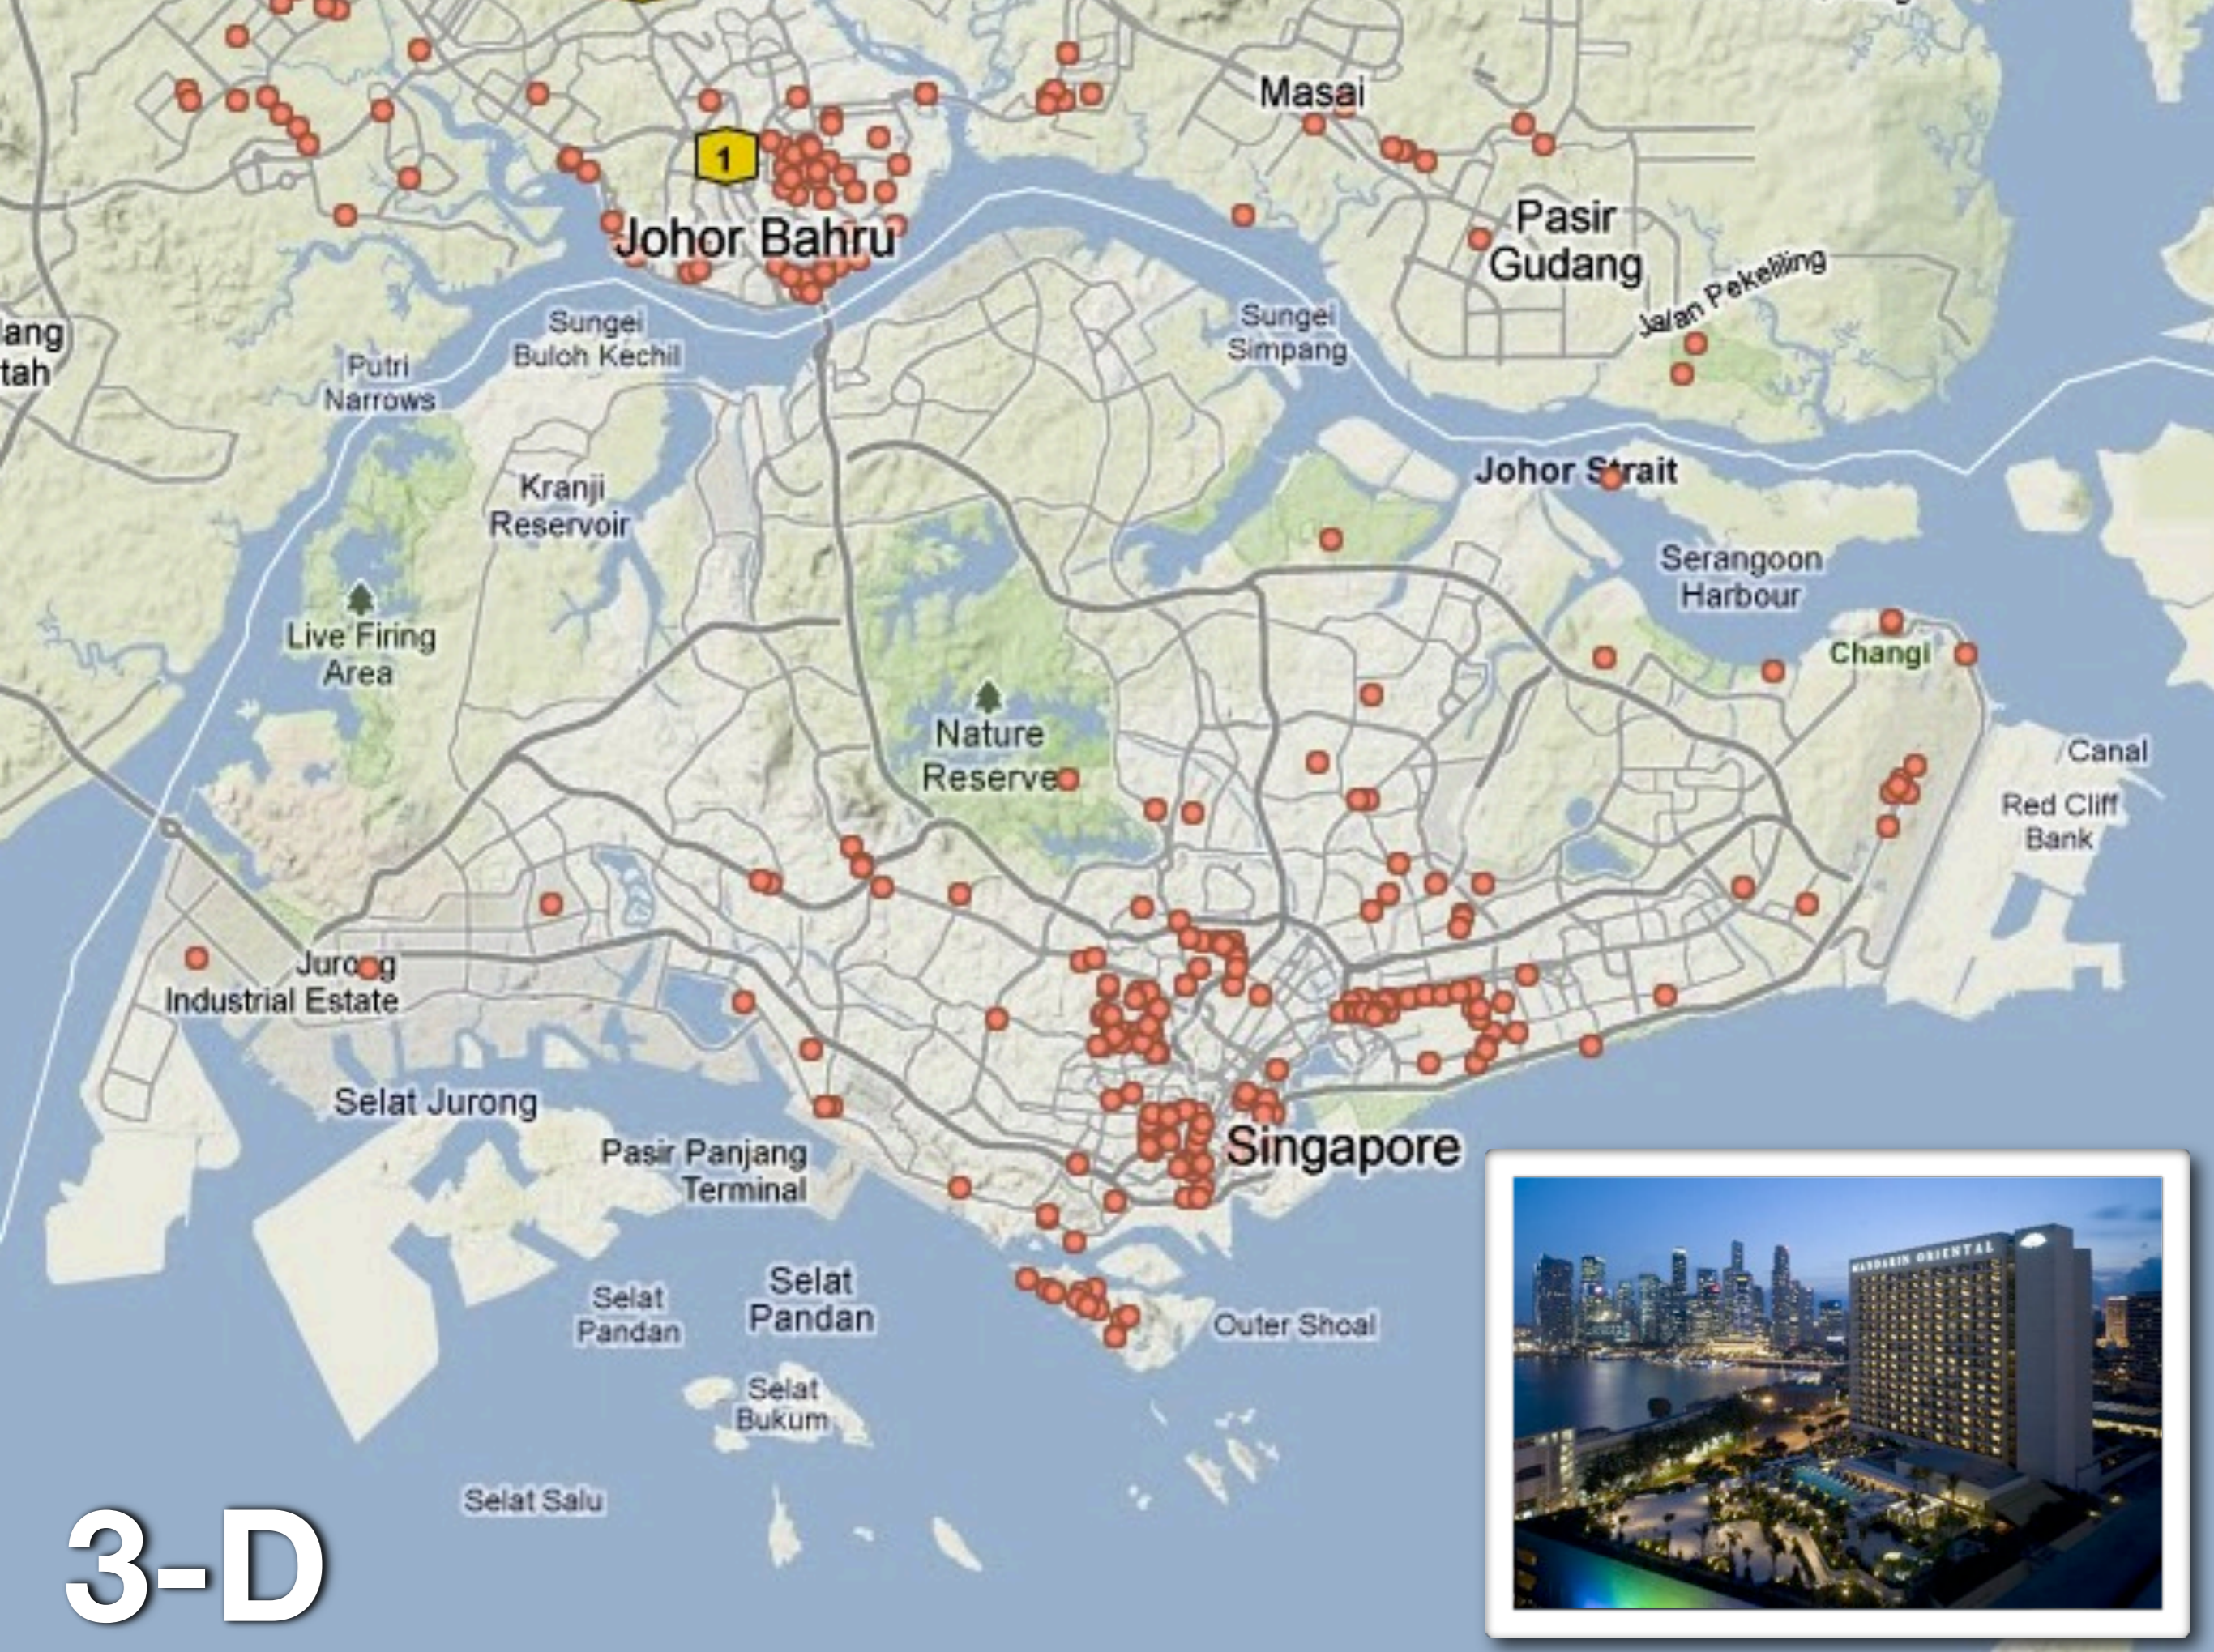

**Match the maps above with the correct service below:**

\_\_\_\_\_ 1. ear nose throat doctors

\_\_\_\_\_ 3. hotels

\_\_\_\_\_ 5. Middle Eastern Restaurants

\_\_\_\_\_ 2. Esso gas stations

\_\_\_\_\_ 4. McDonald's

\_\_\_\_\_ 6. sightseeing tours

1-A

**ASCNT** EAR NOSE THROAT SPECIALIST GROUP

2-B

3-D

4-E

5-C

**AL-HAMRA**  
Lebanese & Middle Eastern Cuisine

Johor Bahru

Masai

Pasir Gudang

Jalan Pekeliling

Sungei Simpang

Sungei Buloh Kechil

Putri Narrows

Johor Strait

Selat Jurong

Pasir Panjang Terminal

Selat Pandan

Selat Pandan

Selat Bukum

Selat Salu

Explore Experience Excite  
Singapore with CityTours

BOOK TICKETS  
NOW!!!