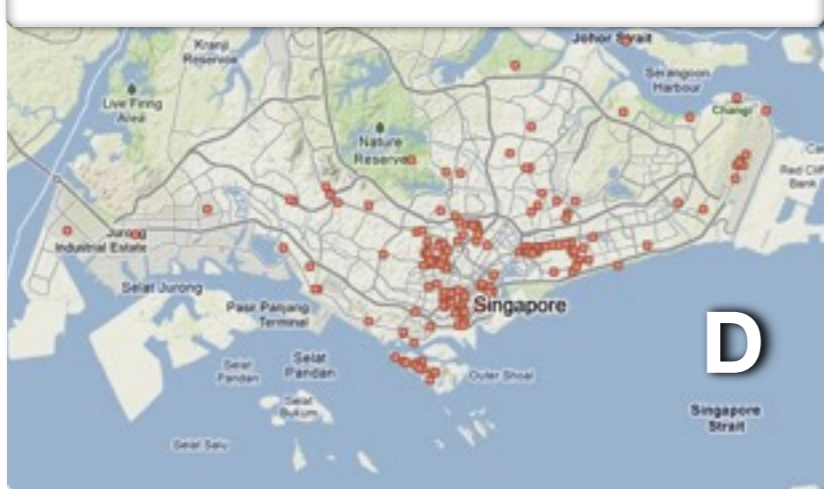

\_\_\_\_\_ 5. Middle Eastern Restaurants

\_\_\_\_\_ 2. Esso gas stations

\_\_\_\_\_ 4. McDonald's

\_\_\_\_\_ 6. sightseeing tours

# Singapore Services' Activity

Name: \_\_\_\_\_

1. ear nose and throat doctors

2. Esso gas stations

3. hotels

4. McDonald's

5. Middle Eastern Restaurants

6. sightseeing tours

**Match the maps above with the correct service below:**

\_\_\_\_\_ 1. ear nose throat doctors

\_\_\_\_\_ 3. hotels

\_\_\_\_\_ 5. Middle Eastern Restaurants

\_\_\_\_\_ 2. Esso gas stations

\_\_\_\_\_ 4. McDonald's

\_\_\_\_\_ 6. sightseeing tours