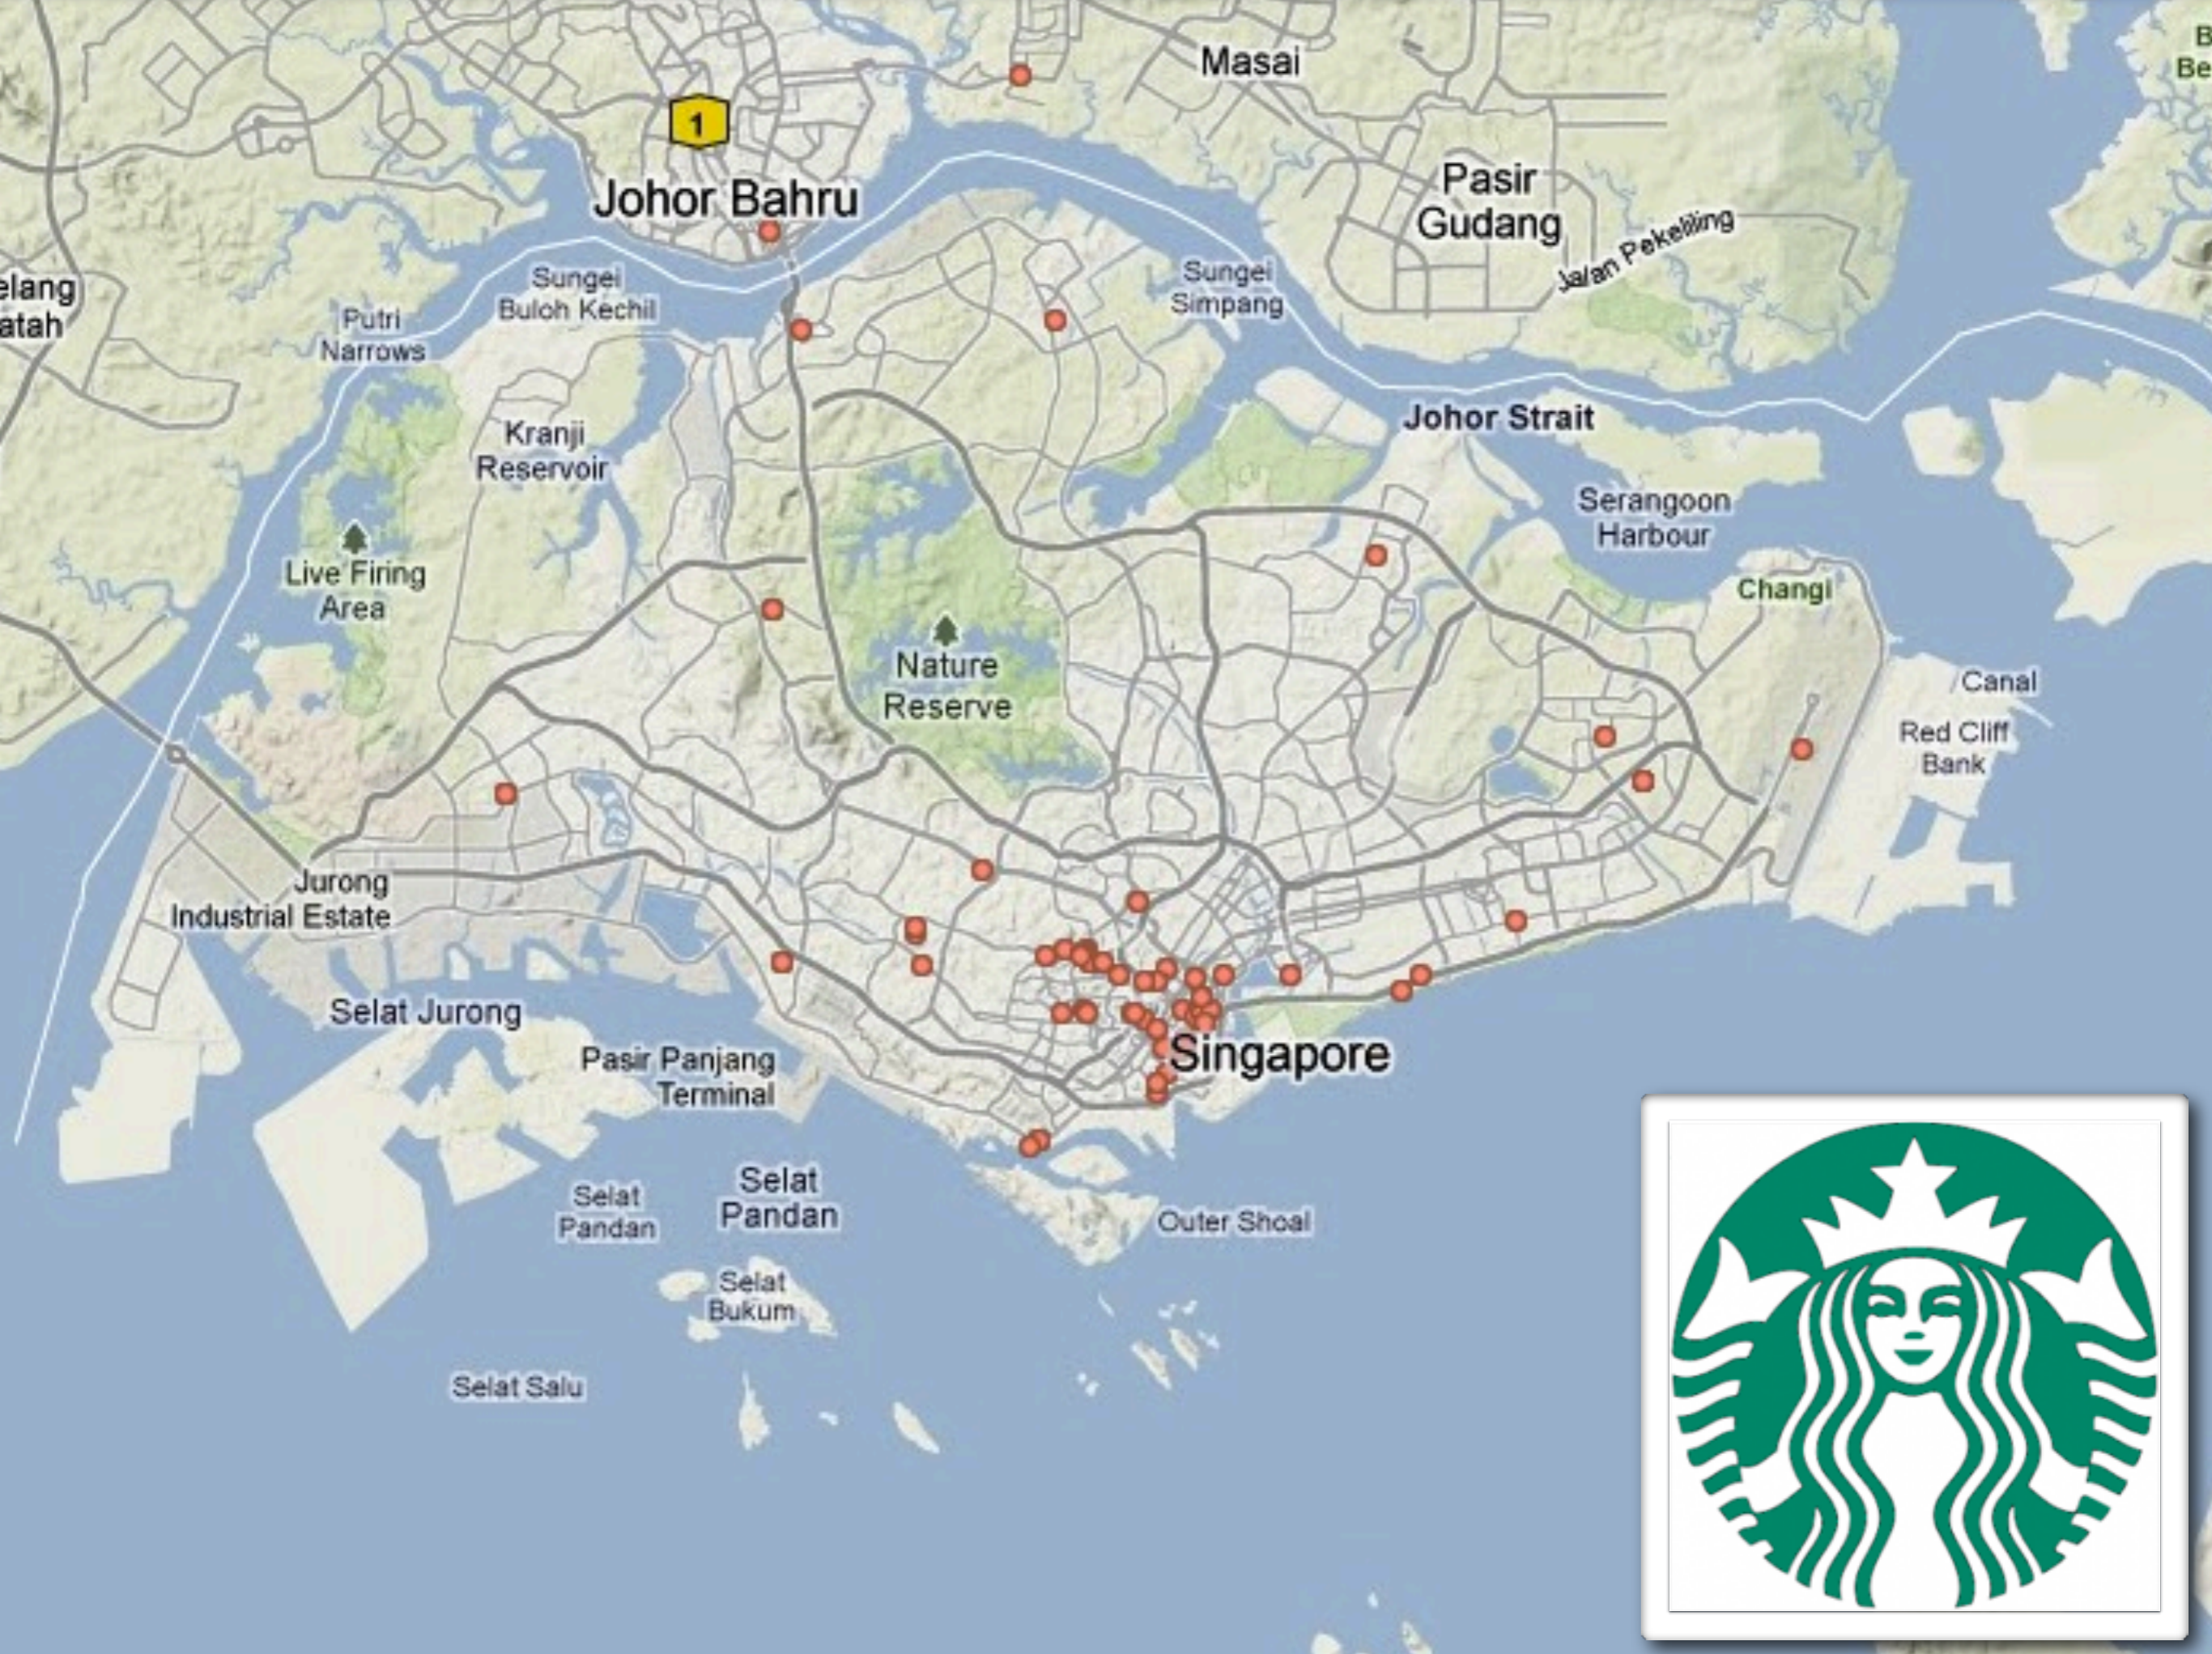

3.

**b. Starbucks**

**Match the maps above with the correct service below:**

a. secondary schools

b. Starbucks

c. swimming pools (not hotels)

**Woodlands Ring Secondary School**  
"Many people smoking from this school.  
Almost got beaten up for staring. Wth."  
google.com

# Singapore Services' Activity

Name: \_\_\_\_\_

**Match the maps above with the correct service below:**

\_\_\_\_\_ 1. ear nose throat doctors

\_\_\_\_\_ 3. hotels

\_\_\_\_\_ 5. Middle Eastern Restaurants

\_\_\_\_\_ 2. Esso gas stations