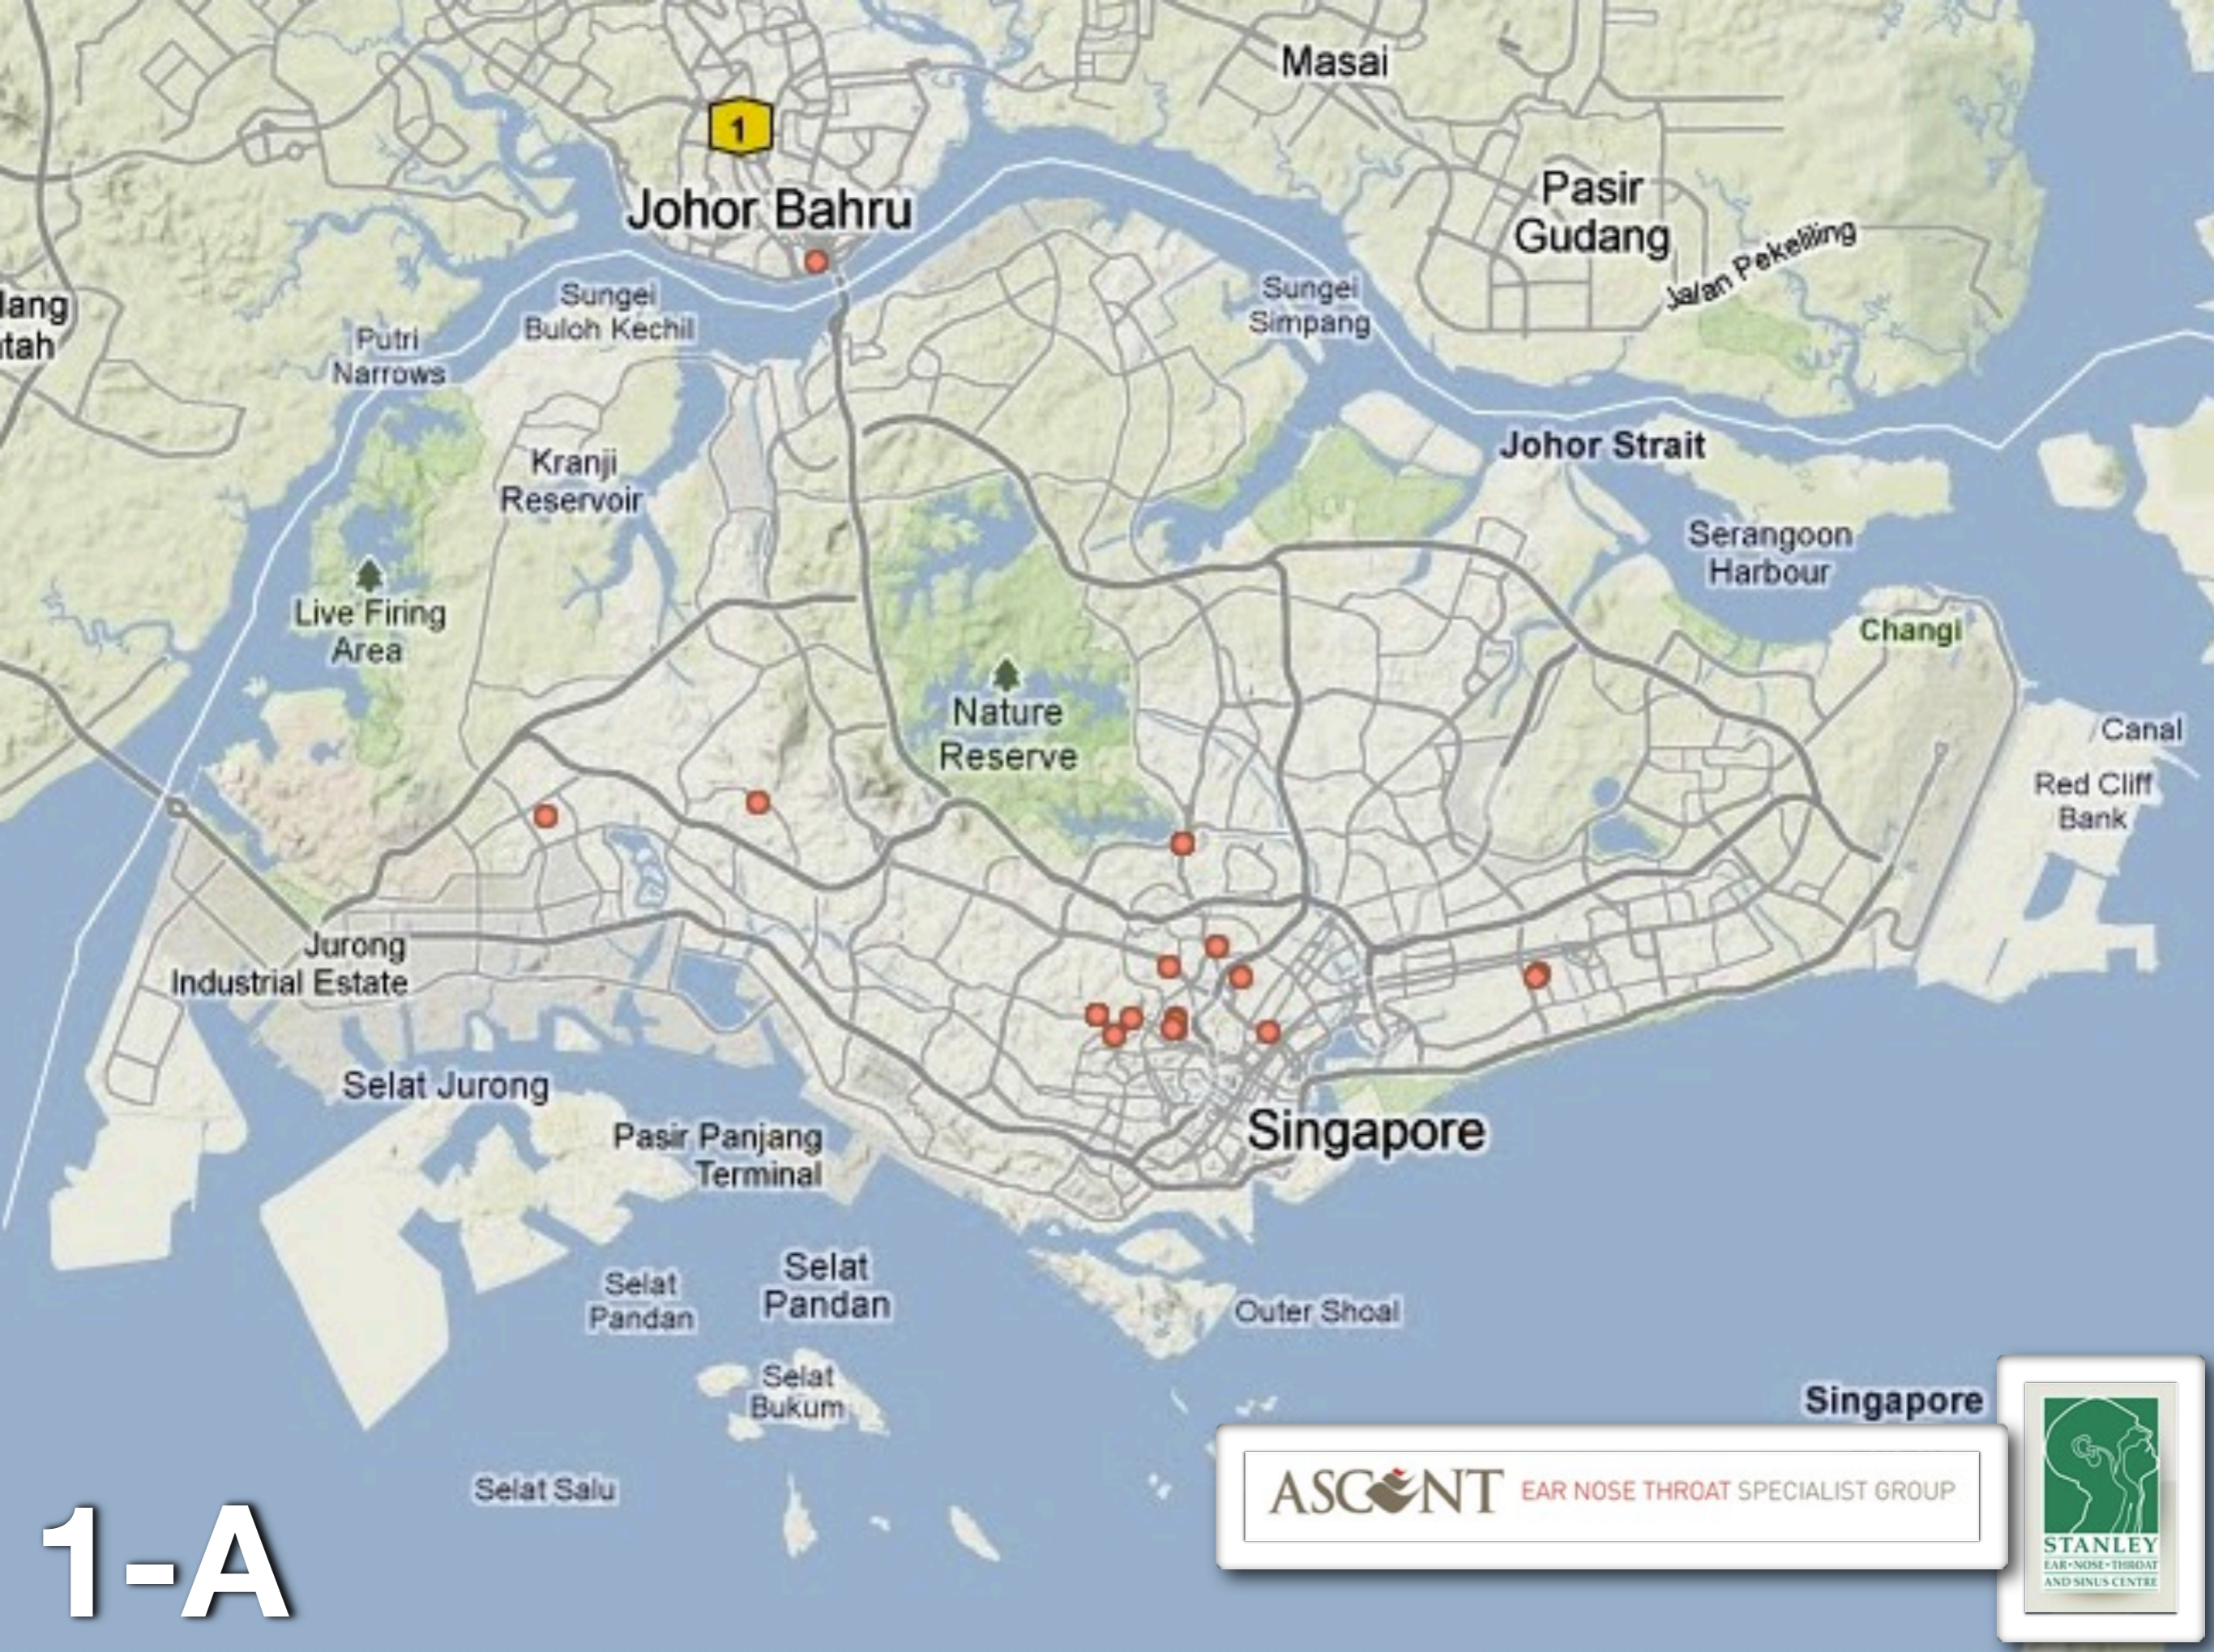

1-A

ASCNT EAR NOSE THROAT SPECIALIST GROUP