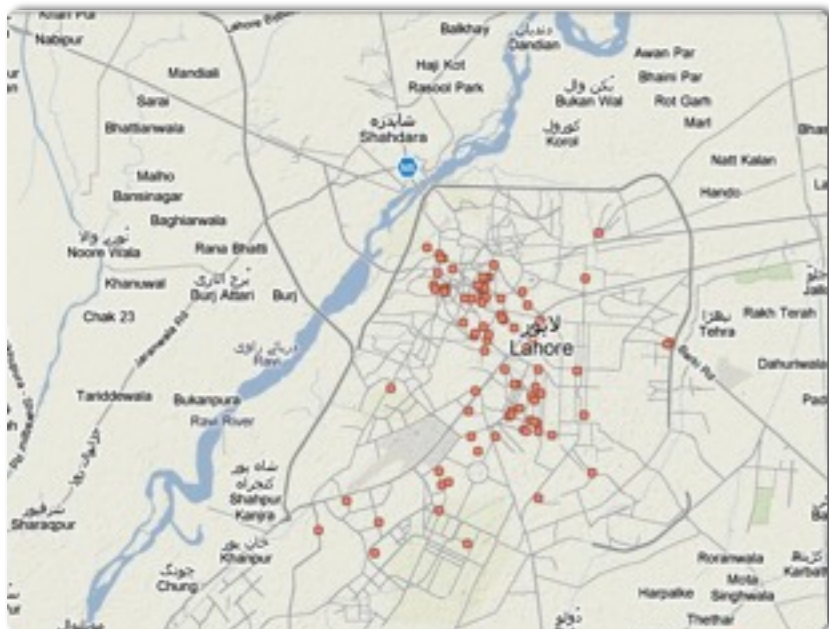

**Singapore Strait**

# mosques

# tennis courts

**Development and Hotel Services**

Directions: Explain the distribution of hotels for each city below and discuss the impact development, cultural norms, and governments have on the number of hotels for each city. All cities have a metropolitan population of over 5 million and similar in population to Singapore. All cities are shown at a scale of 1 inch = to 5 miles.

**Explanation for Lahore, Pakistan**

**Explanation for Frankfurt am Main, Germany**

**Explanation Riyadh, Saudi Arabia**

**Explanation for Atlanta, Georgia USA**

**Explanation for Santiago, Chile**

**Explanation for Abidjan, Cote de Ivore**