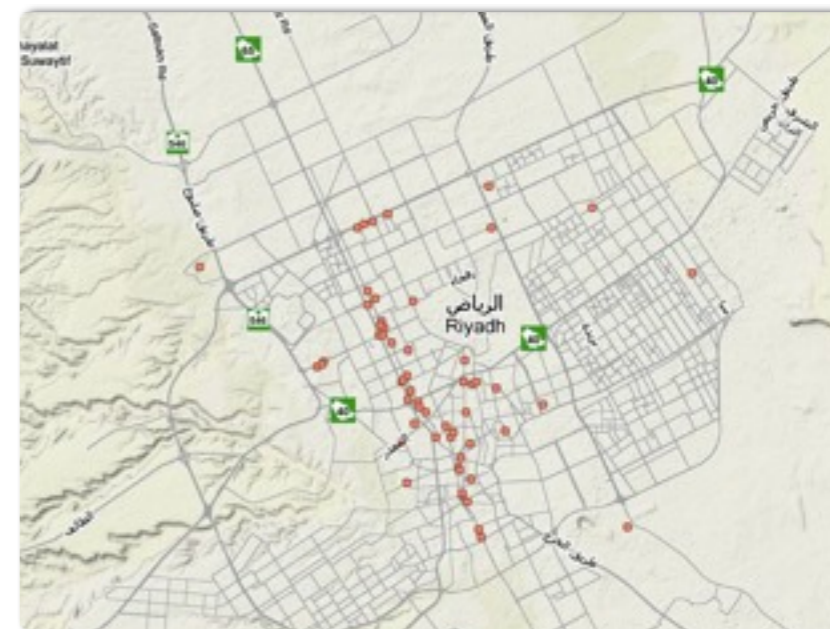

**Singapore Strait**

# tennis courts

**Development and Hotel Services**

Directions: Explain the distribution of hotels for each city below and discuss the impact development, cultural norms, and governments have on the number of hotels for each city. All cities have a metropolitan population of over 5 million and similar in population to Singapore. All cities are shown at a scale of 1 inch = to 5 miles.

**Explanation for Lahore, Pakistan**

**Explanation for Frankfurt am Main, Germany**

**Explanation Riyadh, Saudi Arabia**

**Explanation for Atlanta, Georgia USA**

**Explanation for Santiago, Chile**

**Explanation for Abidjan, Cote de Ivore**