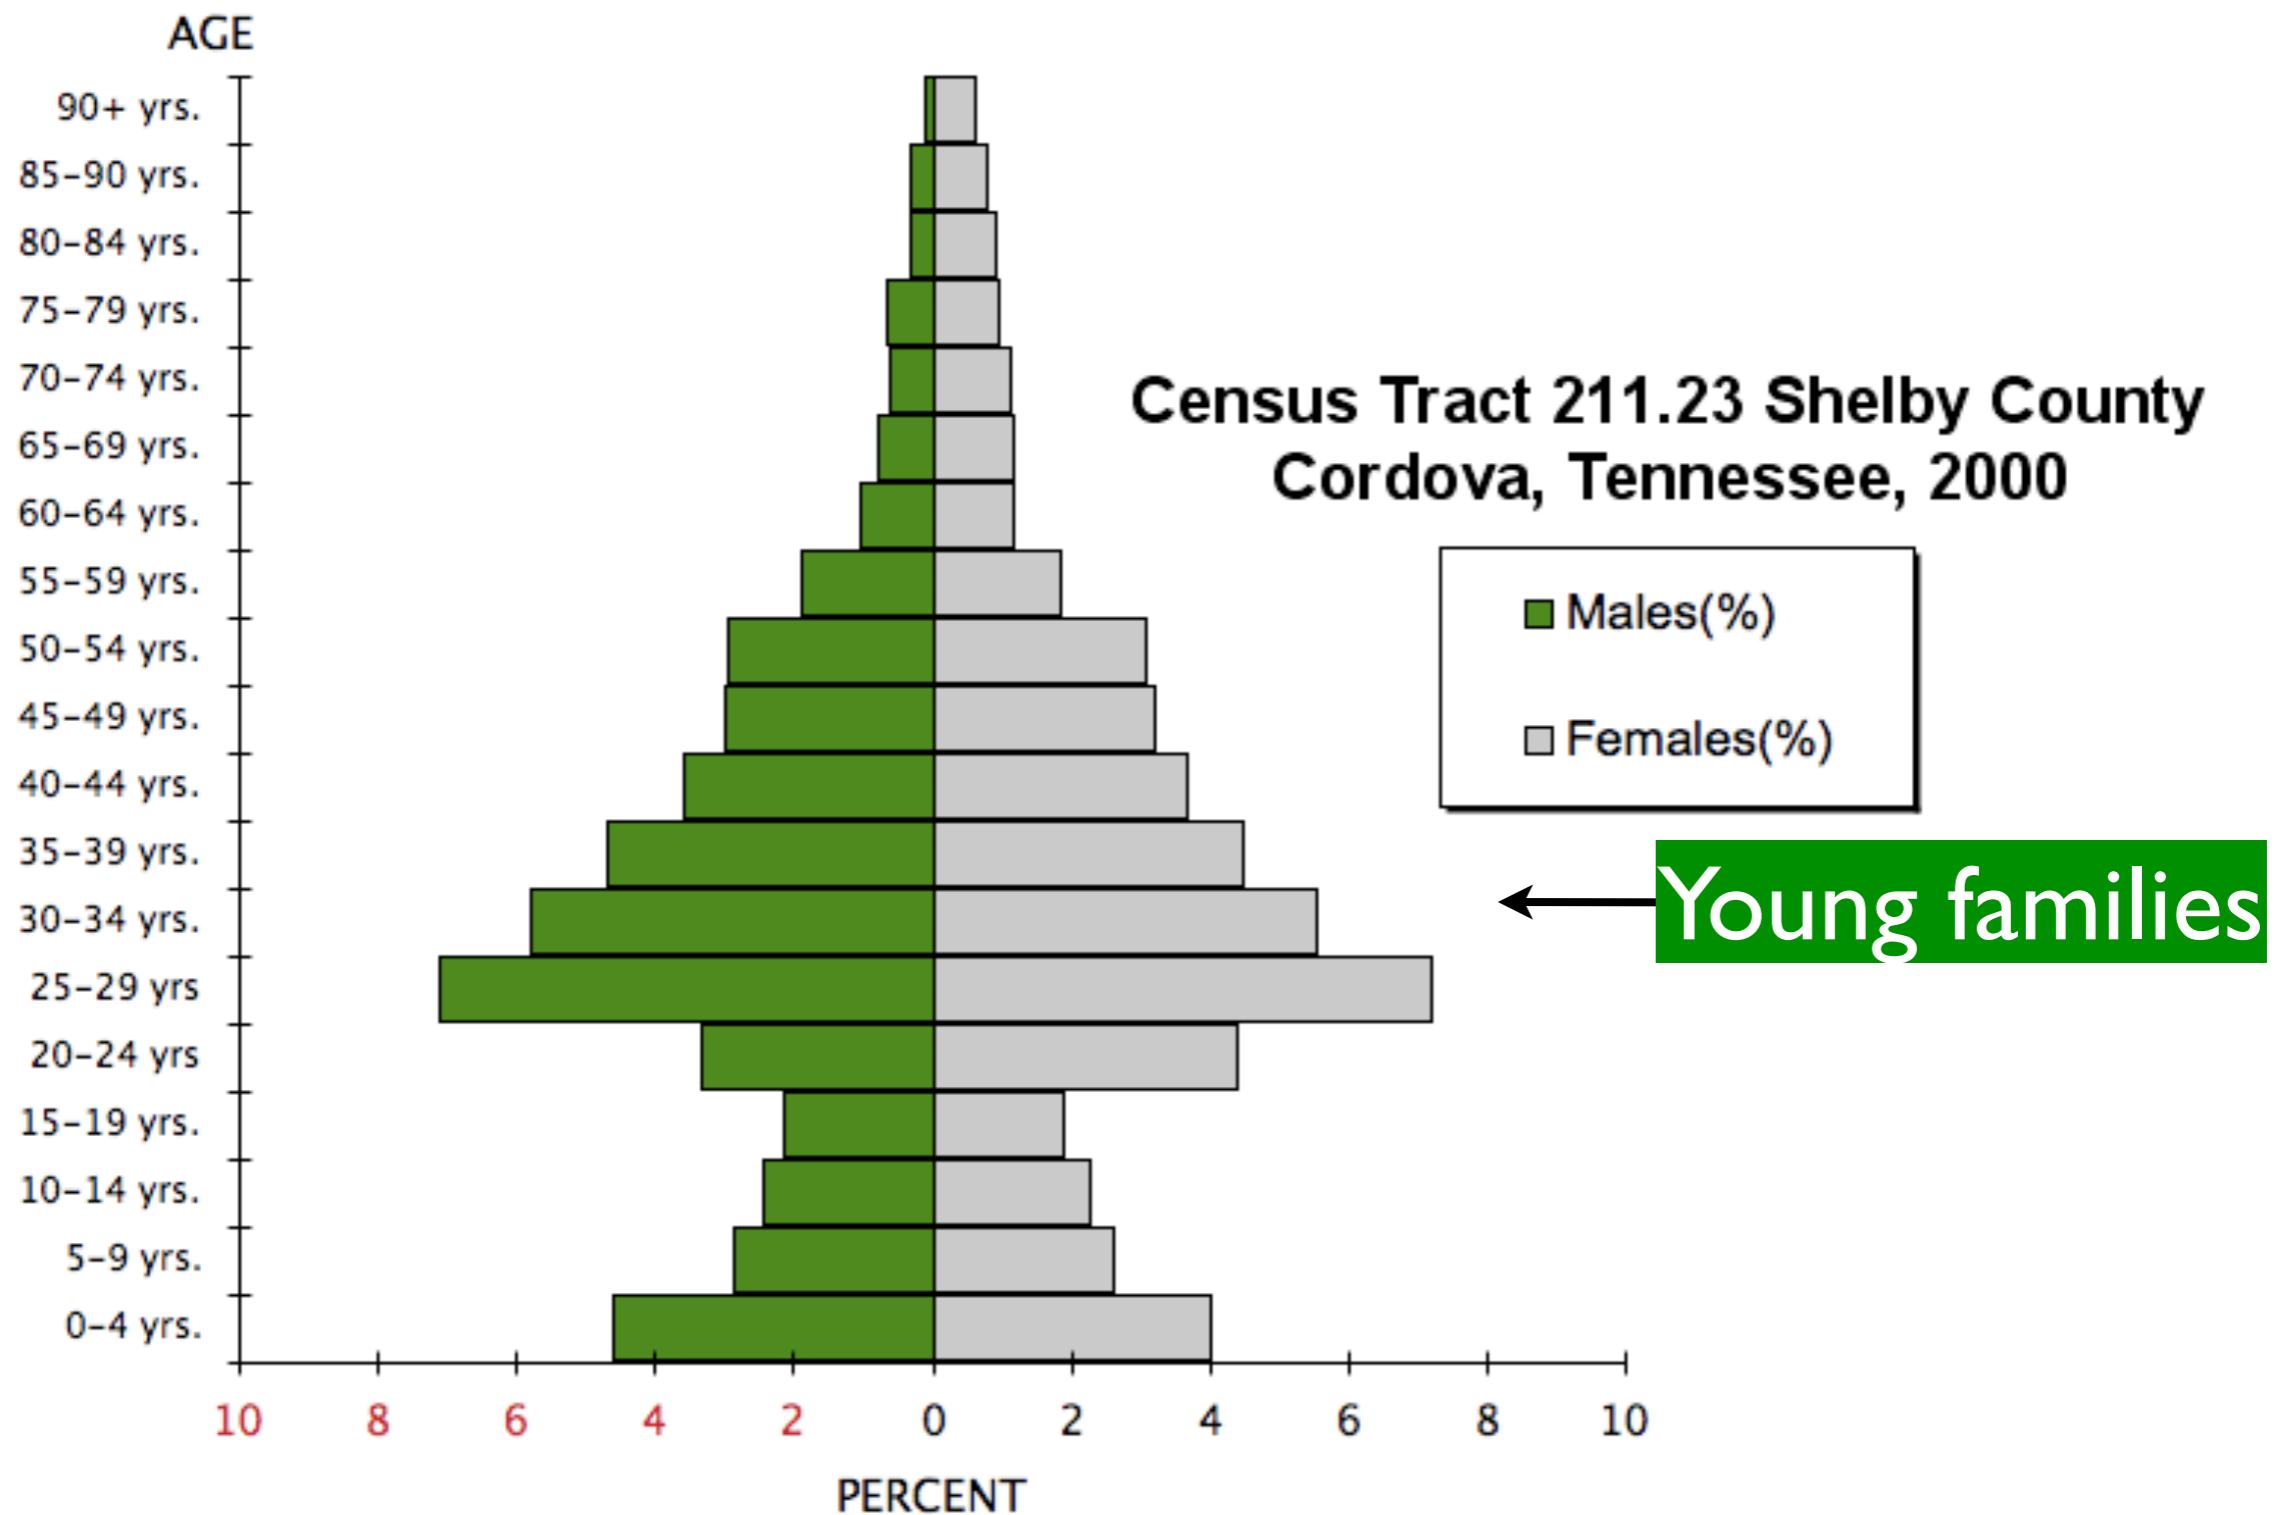

Census Tract 211.23 Cordova, TN 38018

Life in the suburbs.

Families with young children

<u>Topic</u>	<u>TN Census Tract 211.23</u>	
Population	11,227	
Race	83% White ← 9.9% Black 2.3% Hispanic 4.3% Asian	
Urban Rural	100% ← 0%	
Family Households Non family Households	61.6% ← 38.4	
With own children under 18	30.5%	
Married-couple family	51.1%	
Female householder, no husband present	8.5%	
Householder 65 years and over	4.3%	
Average family size	2.85 ←	
Occupied housing units	95%	
Percent high school graduate or higher (Cordova, not exclusively 211.23)	94.9% ←	
Percent bachelor's degree or higher (Cordova, not exclusively 211.23)	46.9%	
Distribution by occupation (Cordova, not exclusively 211.23)	49.4% Management, professional ← 07.9% Service 31.2% Sales and office 00.1% Farming, fishing, and forestry ← 04.8% Construction, extraction, maintenance 06.6% Production, transport, material moving	
Government Workers (Cordova, not exclusively 211.23)	11.9%	
Income distribution (Cordova, not exclusively 211.23)	15.0% Under \$ 30,000 19.1% \$ 30,000 - \$ 49,999 26.4% \$ 50,000 - \$ 74,999 ← 28.5% \$ 75,000 - \$ 124,999 07.6% \$ 125,000 - \$ 199,999 03.4% \$ 200,000 or more	

The past...

The present...

Can you imagine the future?