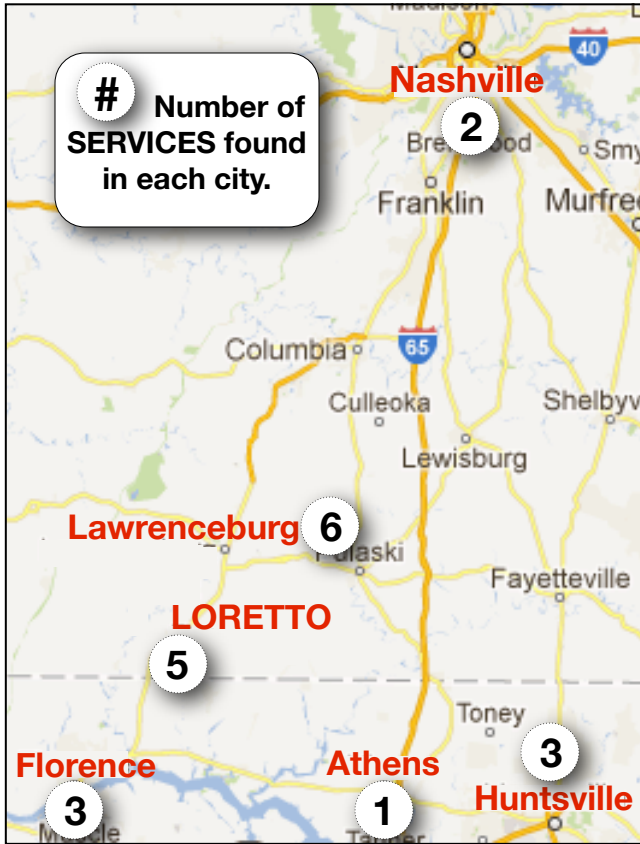

Direction: Write in the *Best Guess Answer* column where each service nearest Loretto, Tennessee is found.

Name: _____

- | List of Services |
|--|
| From Loretto, TN where is the nearest... |
| 1. Bank |
| 2. Best Buy |
| 3. Cancer Research Center |
| 4. Fred's Discount Store |
| 5. Funeral Home |
| 6. Grocery Store |
| 7. Hospital |
| 8. Hotel |
| 9. Indoor Shopping Mall |
| 10. International Airport |
| 11. Korean Restaurant |
| 12. McDonald's |
| 13. Mosque |
| 14. Pro Football Game |
| 15. Ruth's Chris Restaurant |
| 16. Sears |
| 17. Sonic |
| 18. Starbucks |
| 19. Tractor & Supply Co |
| 20. Walmart |

Cities Where Each Service is Located	2010 Population	Miles from Loretto, TN	Number of Services Found in Each City
Loretto	1,714	0	5
Lawrenceburg	10,428	14	6
Florence, AL	39,319	26	2
Athens, AL	21,897	44	1
Huntsville, AL	180,105	77	4
Nashville	601,222	97	2

Best Guess Answer	Correct Answers
Loretto, TN	Loretto, TN
Lawrenceburg, TN	Lawrenceburg, TN
Florence, AL	Florence, AL
Athens, AL	Athens, AL
Huntsville, AL	Huntsville, AL
Nashville, TN	Nashville, TN