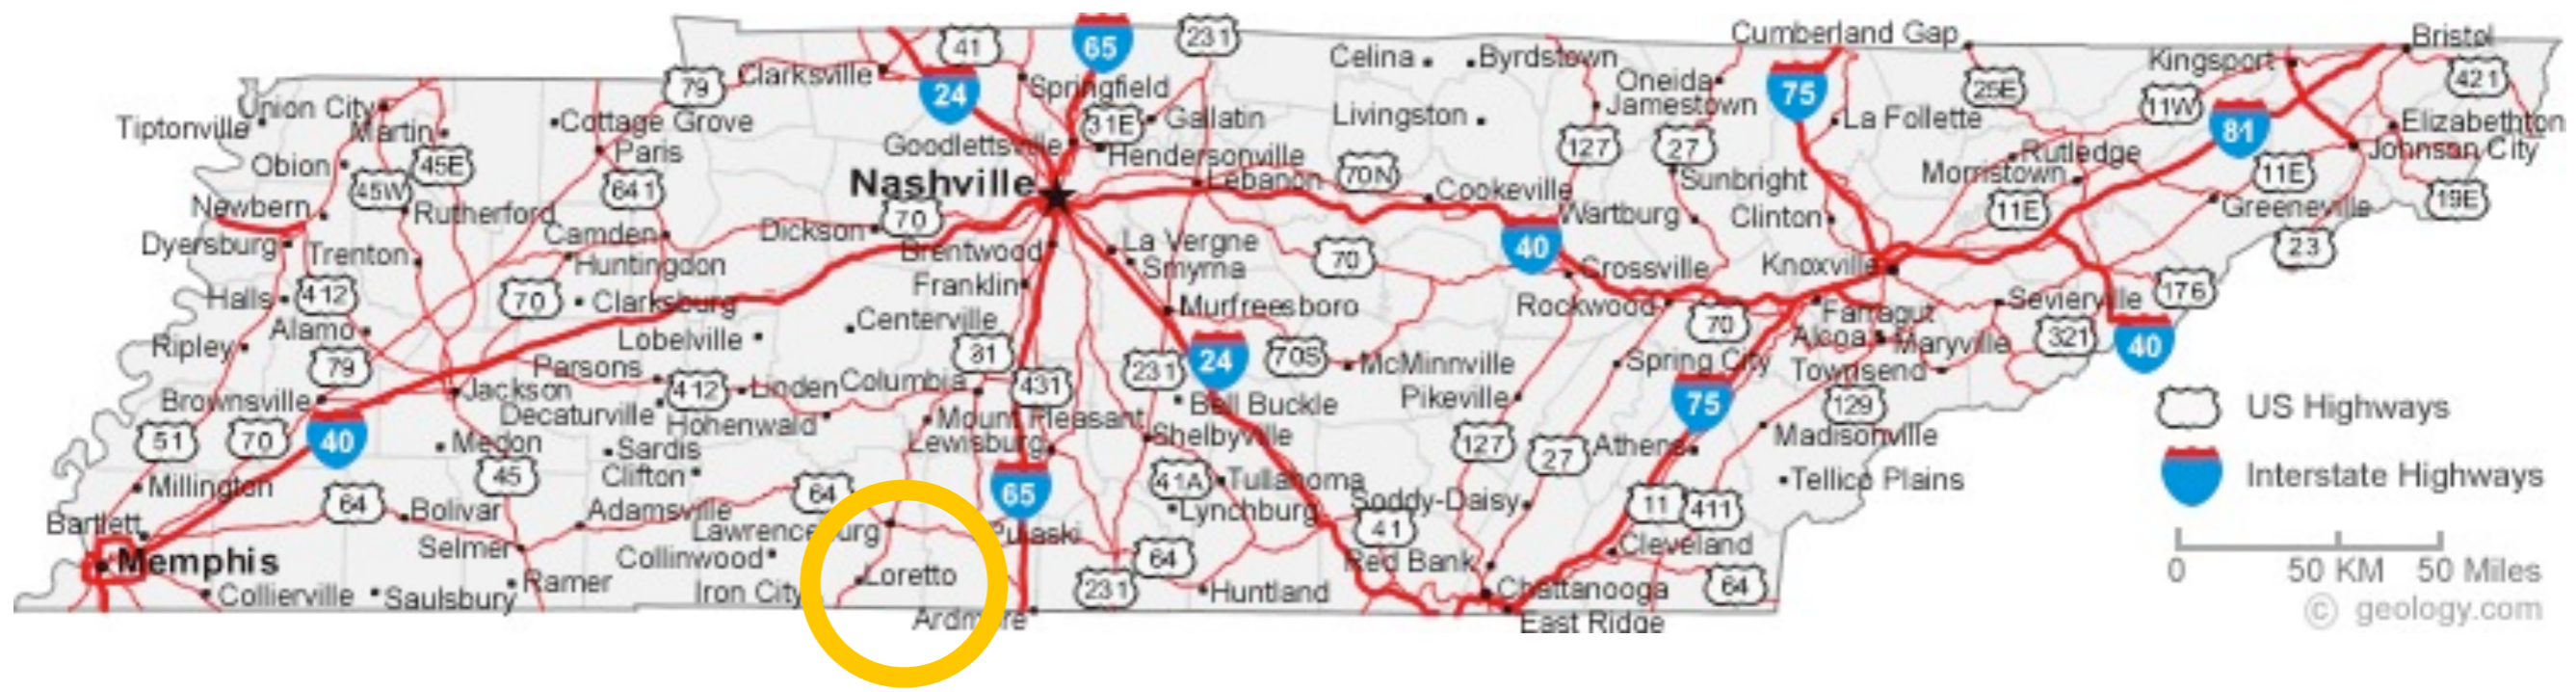

EXAMPLE of Threshold and Range

Convenience Stores

Walmart

An aerial photograph of a rural landscape in Tennessee. The terrain is a patchwork of agricultural fields in various shades of green, brown, and tan. A prominent road or highway runs diagonally from the upper right towards the center. There are several small clusters of buildings, likely farmsteads or small towns, scattered throughout the landscape. The overall scene is typical of a rural agricultural region.

From Loretto, TN where is the nearest...

Population 1,705

SEPTEMBER 2011

SUNDAY

MONDAY

TUESDAY

WEDNESDAY

THURSDAY