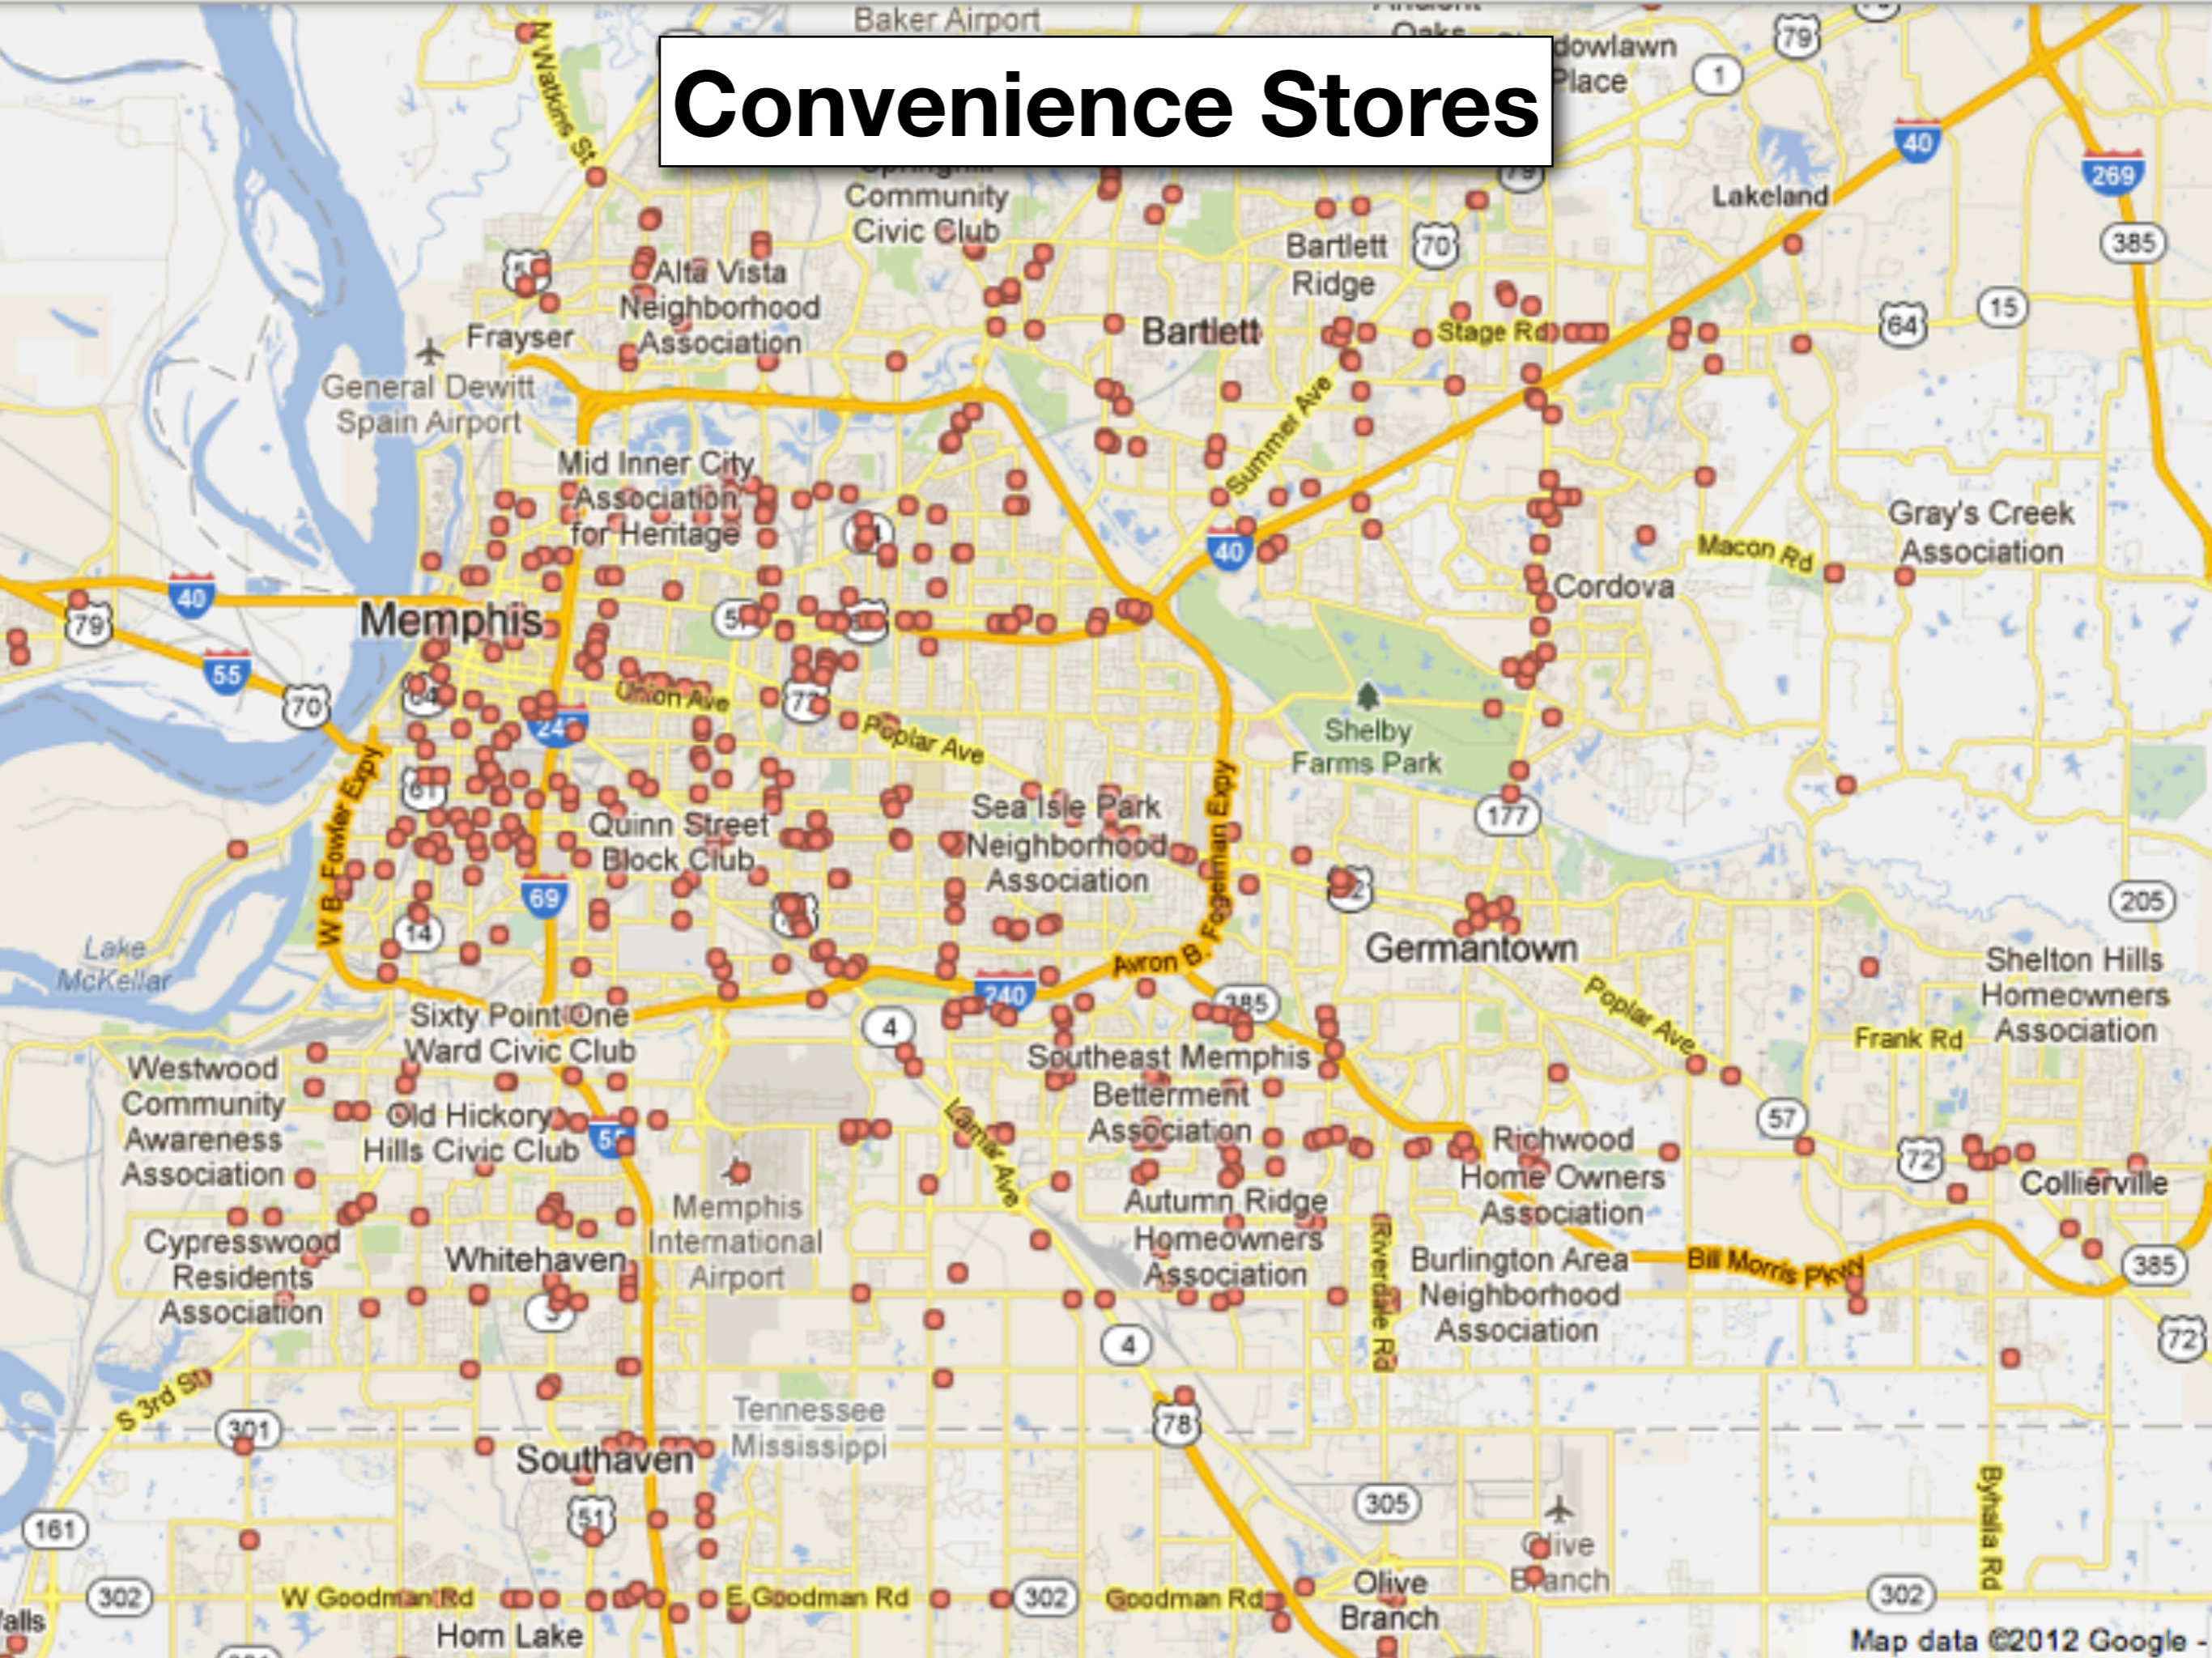

Convenience Stores