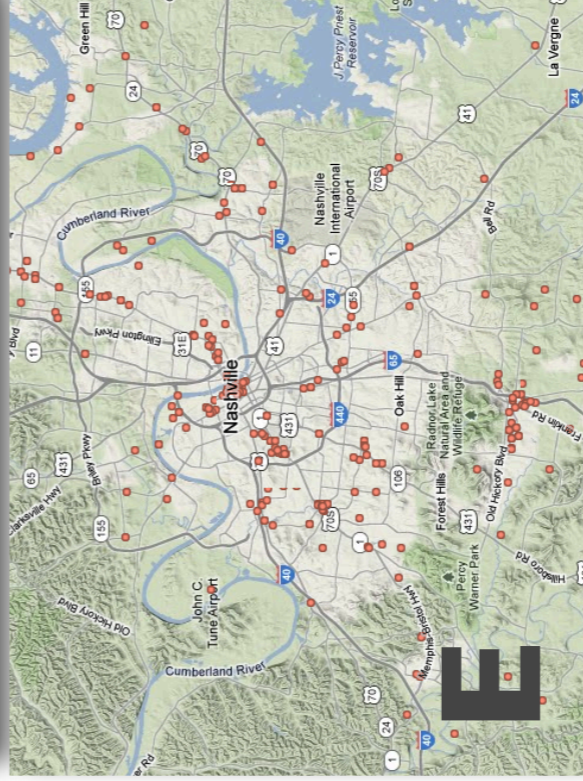

Source: U.S. Census Bureau, 2006-2010 American Community Survey

Student Handouts

Attorneys

Convenience Stores

High Schools

Home Depot

J Crew

McDonald's

New Automobile Dealerships

Starbucks Coffee

A

B

C

D

Attorneys
Convenience Stores
High Schools
Home Depot
J Crew
McDonald's
New Automobile Dealerships
Starbucks Coffee

E

F

G

H

Attorneys
 Convenience Stores
 High Schools
 Home Depot
 J Crew
 McDonald's
 New Automobile Dealerships
 Starbucks Coffee

NASHVILLE LOCATION ACTIVITY

Attorneys

Convenience Stores

Home Depot

J Crew

McDonald's

New Automobile Dealerships

Starbucks Coffee

MEMPHIS LOCATION ACTIVITY

Attorneys

Convenience Stores

High Schools