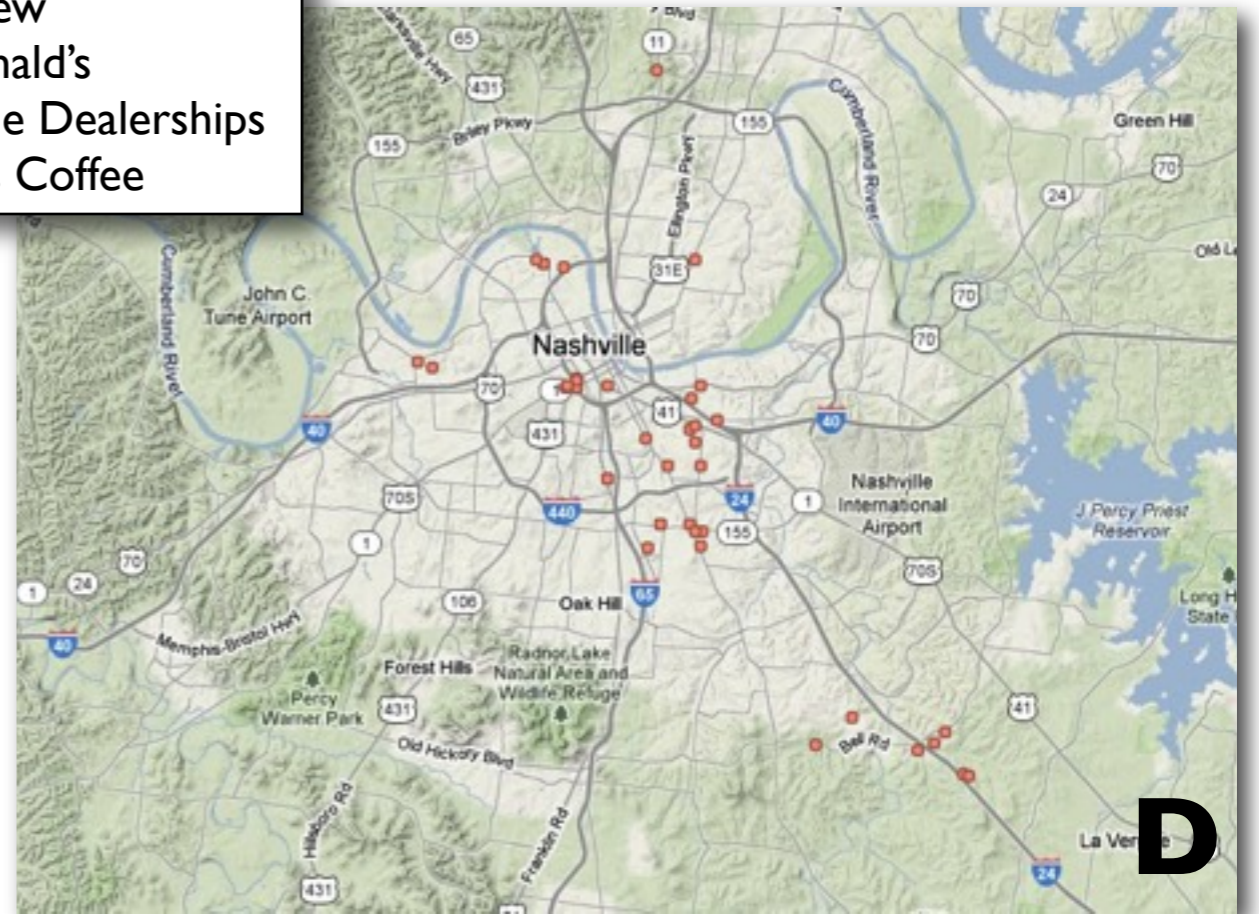

Nashville, Tennessee

Location Activity

Which map is:
Dentists
Grocery Stores
Hotels
Plastic Surgeons

A

B

C

D

Grocery Stores

Which map is:
Dentists
Grocery Stores
Hotels
Plastic Surgeons

Dentists

C

Plastic Surgeons

D

A

B

Attorneys
Convenience Stores
High Schools
Home Depot
J Crew
McDonald's
New Automobile Dealerships
Starbucks Coffee

C

D

Home Depot

A

B

C

D

Attorneys
Convenience Stores
High Schools
Home Depot
J Crew
McDonald's
New Automobile Dealerships
Starbucks Coffee

A

B

Attorneys
Convenience Stores
High Schools
Home Depot
J Crew
McDonald's
New Automobile Dealerships
Starbucks Coffee

C

D

Home Depot

A

J Crew