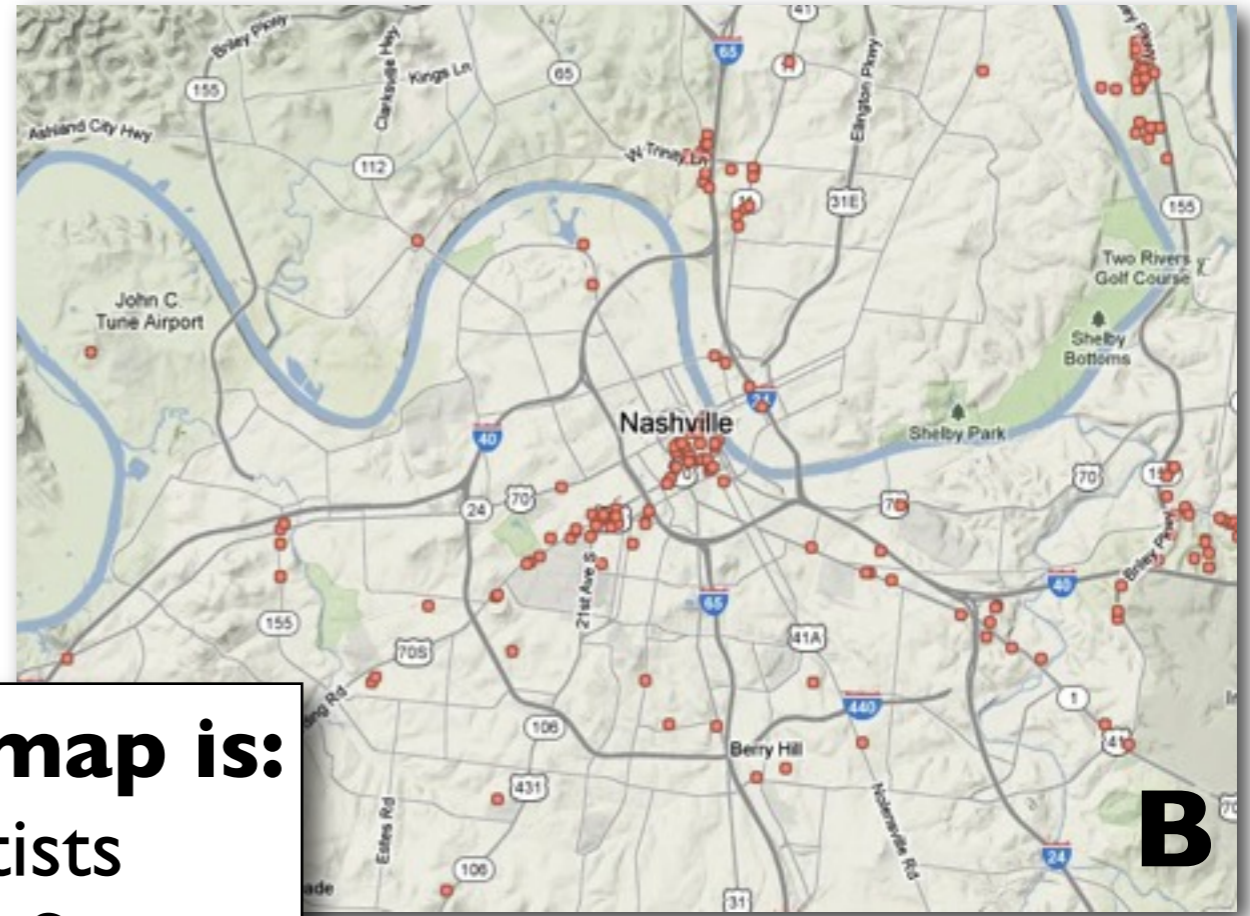

A photograph of the Nashville skyline, Tennessee, with the city's buildings reflected in the water. The image is slightly faded and has a soft, hazy quality. The text "Nashville, Tennessee" is overlaid in a large, bold, black font, centered horizontally. A thin horizontal line is positioned below the main title.

Nashville, Tennessee

Location Activity

Which map is:
Dentists
Grocery Stores
Hotels
Plastic Surgeons

A

B

C

D

Grocery Stores

A

B

Which map is:
Dentists
Grocery Stores
Hotels
Plastic Surgeons

C

D

Grocery Stores

A

Hotels

B

Which map is:
Dentists
Grocery Stores
Hotels
Plastic Surgeons

C

D

Grocery Stores

A

Hotels

B