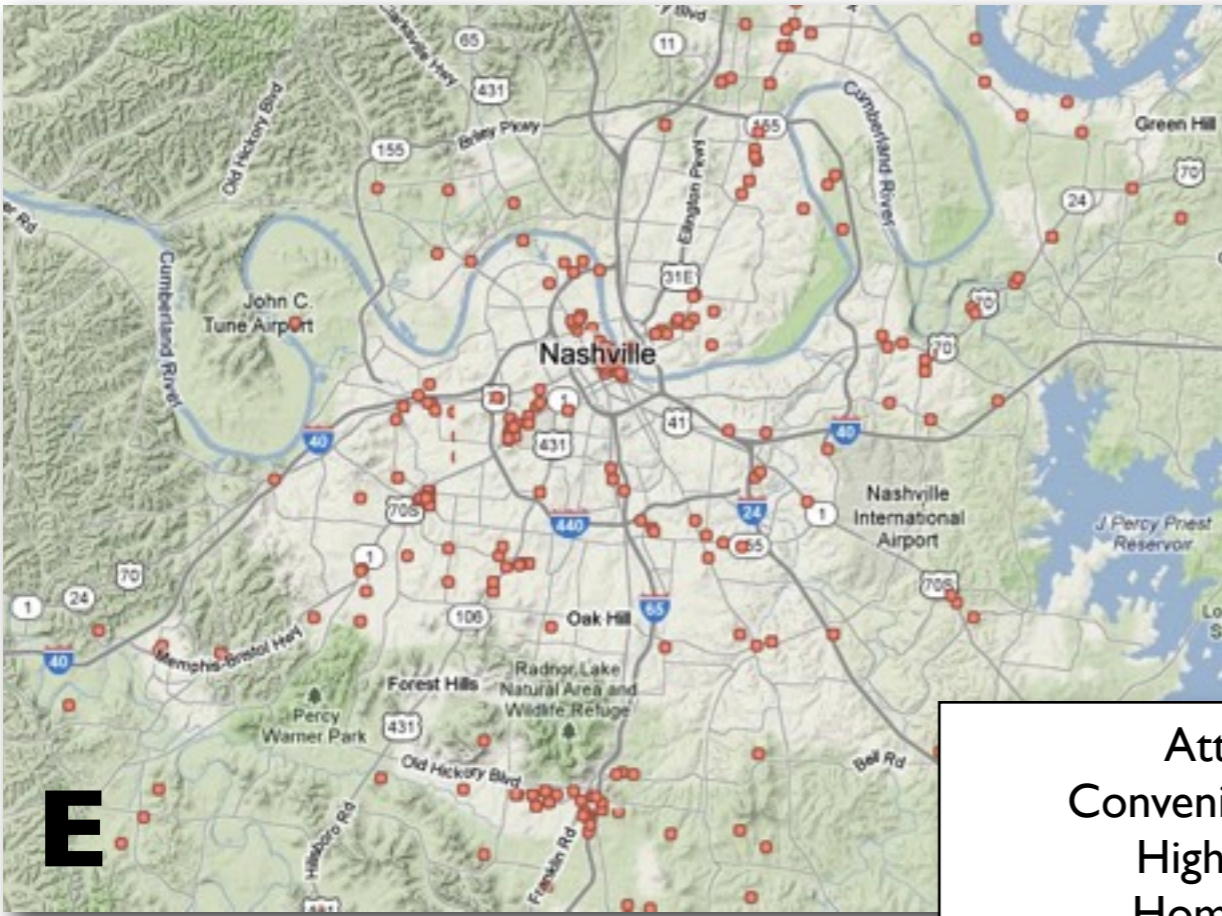

Attorneys
Convenience Stores
High Schools
Home Depot
J Crew
McDonald's
New Automobile Dealerships
Starbucks Coffee