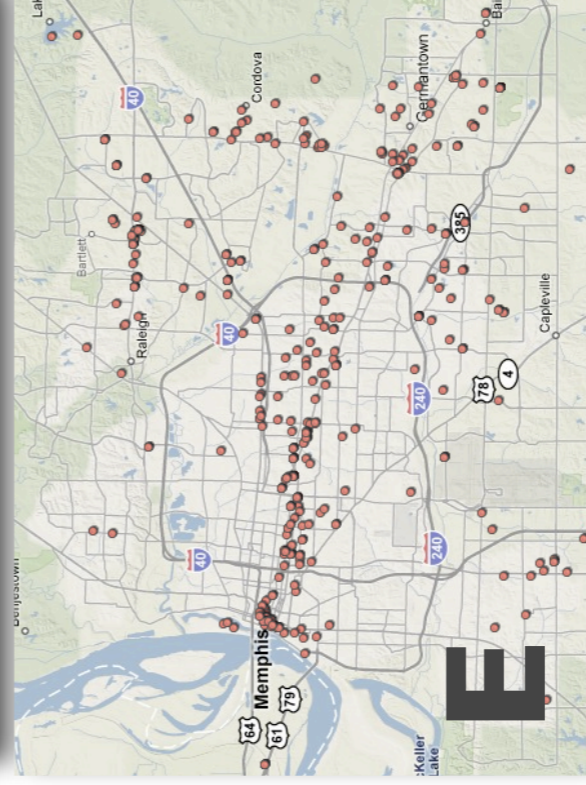

J Crew

McDonald's

New Automobile Dealerships

Starbucks Coffee

MEMPHIS LOCATION ACTIVITY

Attorneys

Convenience Stores

High Schools

Home Depot

Crew

McDonald's

New Automobile Dealerships

Starbucks Coffee

Answers for both Nashville and Memphis

A- Home Depot

B- J Crew