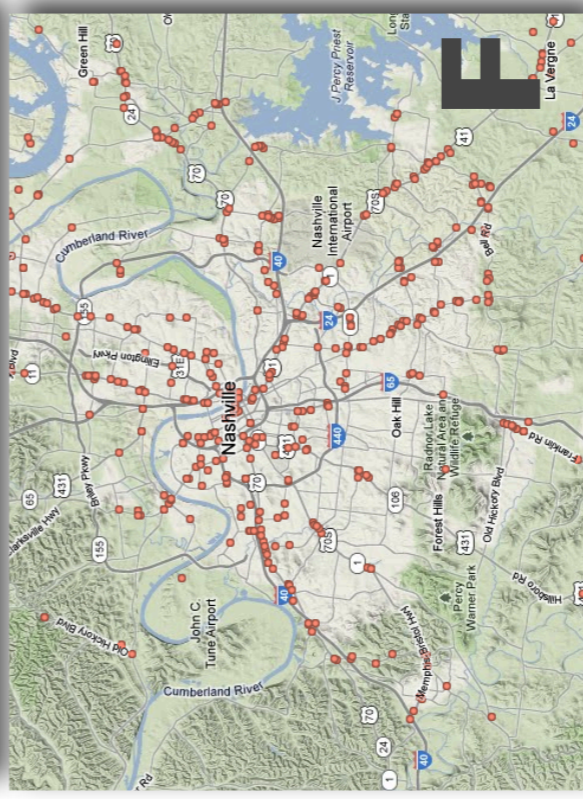

New Automobile Dealerships

Starbucks Coffee

A

B

C

D

Attorneys
Convenience Stores
High Schools
Home Depot
J Crew
McDonald's
New Automobile Dealerships
Starbucks Coffee

E

F

G

H

Attorneys
 Convenience Stores
 High Schools
 Home Depot
 J Crew
 McDonald's
 New Automobile Dealerships
 Starbucks Coffee

NASHVILLE LOCATION ACTIVITY

Attorneys

Convenience Stores

Home Depot

J Crew

McDonald's

New Automobile Dealerships

Starbucks Coffee

MEMPHIS LOCATION ACTIVITY

Attorneys

Convenience Stores

High Schools