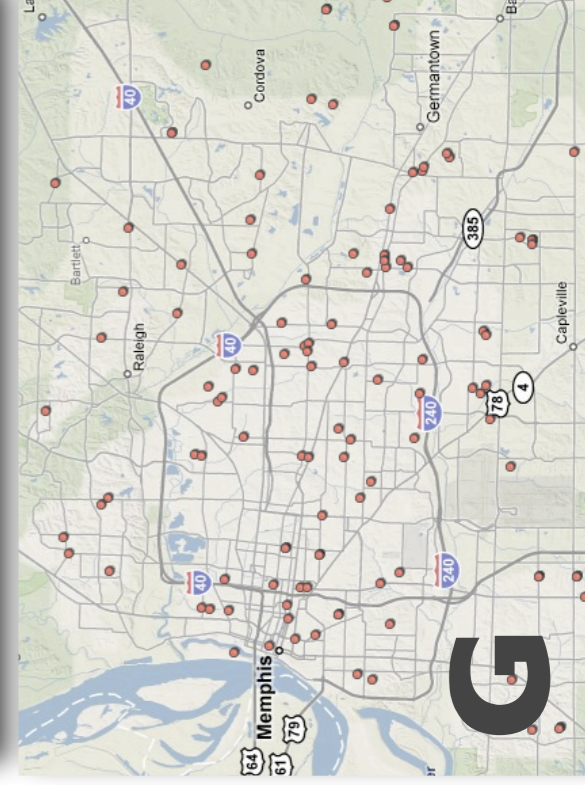

F

G

H

Attorneys
 Convenience Stores
 High Schools
 Home Depot
 J Crew
 McDonald's
 New Automobile Dealerships
 Starbucks Coffee

NASHVILLE LOCATION ACTIVITY

Attorneys

Convenience Stores

Home Depot

J Crew

McDonald's

New Automobile Dealerships

Starbucks Coffee

MEMPHIS LOCATION ACTIVITY

Attorneys

Convenience Stores

High Schools

Home Depot

Crew

McDonald's

New Automobile Dealerships

Starbucks Coffee

Answers for both Nashville and Memphis

A- Home Depot

B- J Crew