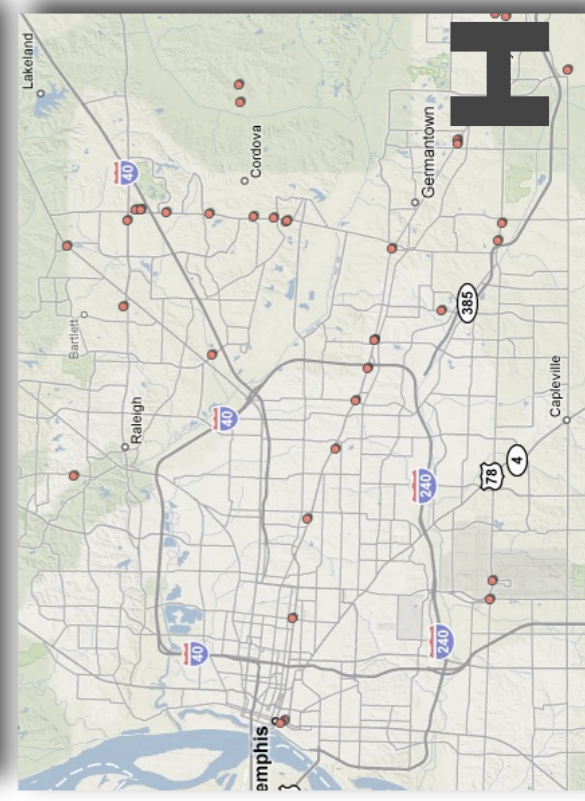

J Crew

McDonald's

New Automobile Dealerships

Starbucks Coffee

MEMPHIS LOCATION ACTIVITY

Attorneys

Convenience Stores

High Schools

Home Depot

Crew

McDonald's

New Automobile Dealerships

Starbucks Coffee

Answers for both Nashville and Memphis

A- Home Depot

B- J Crew