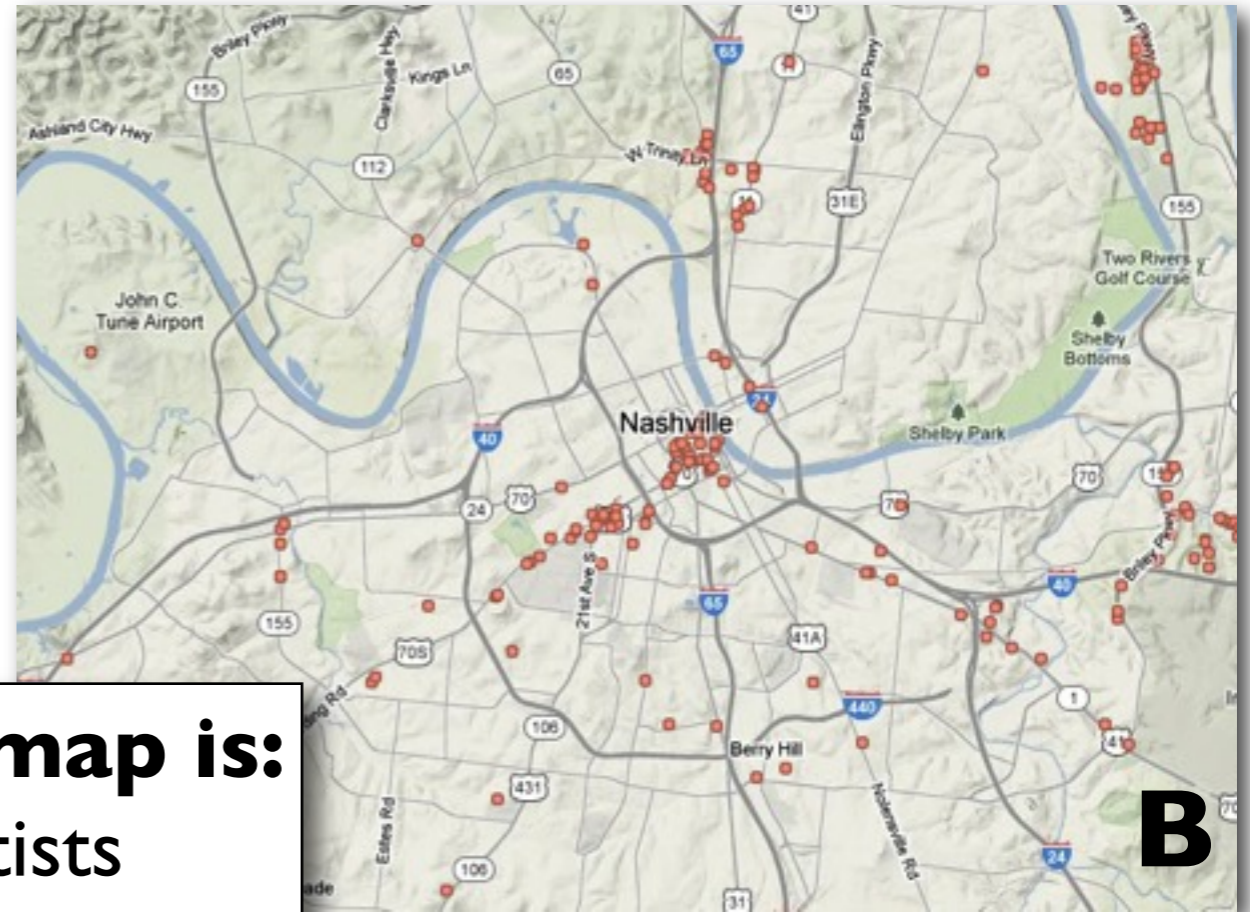

A photograph of the Nashville skyline, Tennessee, with the city's buildings reflected in the water. The image is slightly faded and has a soft, hazy quality. The text "Nashville, Tennessee" is overlaid in a large, bold, black font, centered horizontally. A thin horizontal line is positioned below the main title.

Nashville, Tennessee

Location Activity

Which map is:
Dentists
Grocery Stores
Hotels
Plastic Surgeons

A

B

C

D

Grocery Stores

A

B

Which map is:
Dentists
Grocery Stores
Hotels
Plastic Surgeons

C

D

Grocery Stores

A

Hotels

B

Which map is:
Dentists
Grocery Stores
Hotels
Plastic Surgeons

C

D

Grocery Stores

A

Hotels

B