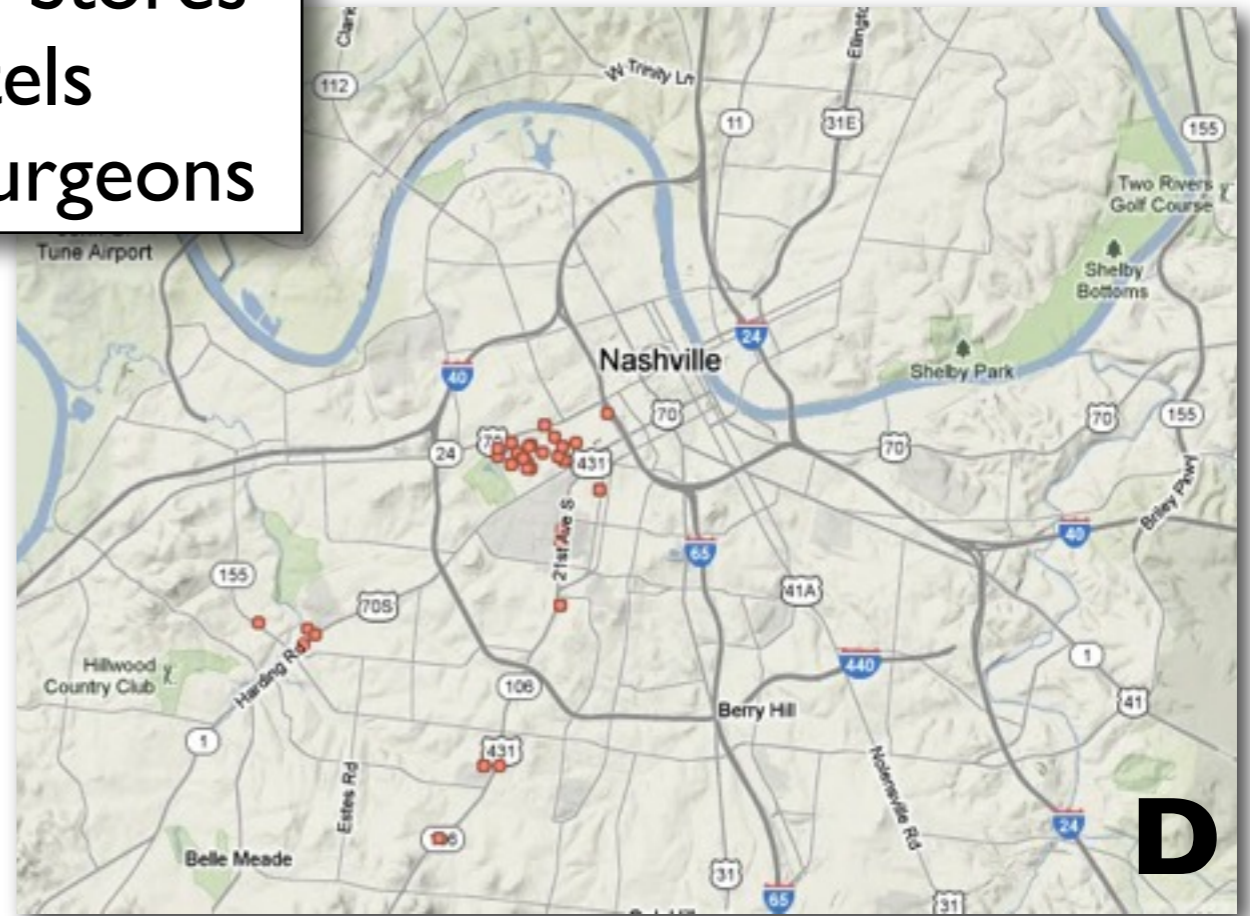

A photograph of the Nashville skyline, Tennessee, with the city's buildings reflected in the water. The image is slightly faded and has a soft, hazy quality. The text "Nashville, Tennessee" is overlaid in a large, bold, black font, centered horizontally. A thin horizontal line is positioned below the main title.

Nashville, Tennessee

Location Activity

Which map is:
Dentists
Grocery Stores
Hotels
Plastic Surgeons

A

B

C

D

Grocery Stores

A

B

Which map is:
Dentists
Grocery Stores
Hotels
Plastic Surgeons

C

D

Grocery Stores

A

Hotels

B

Which map is:
Dentists
Grocery Stores
Hotels
Plastic Surgeons

C

D

Grocery Stores

A

Hotels

B