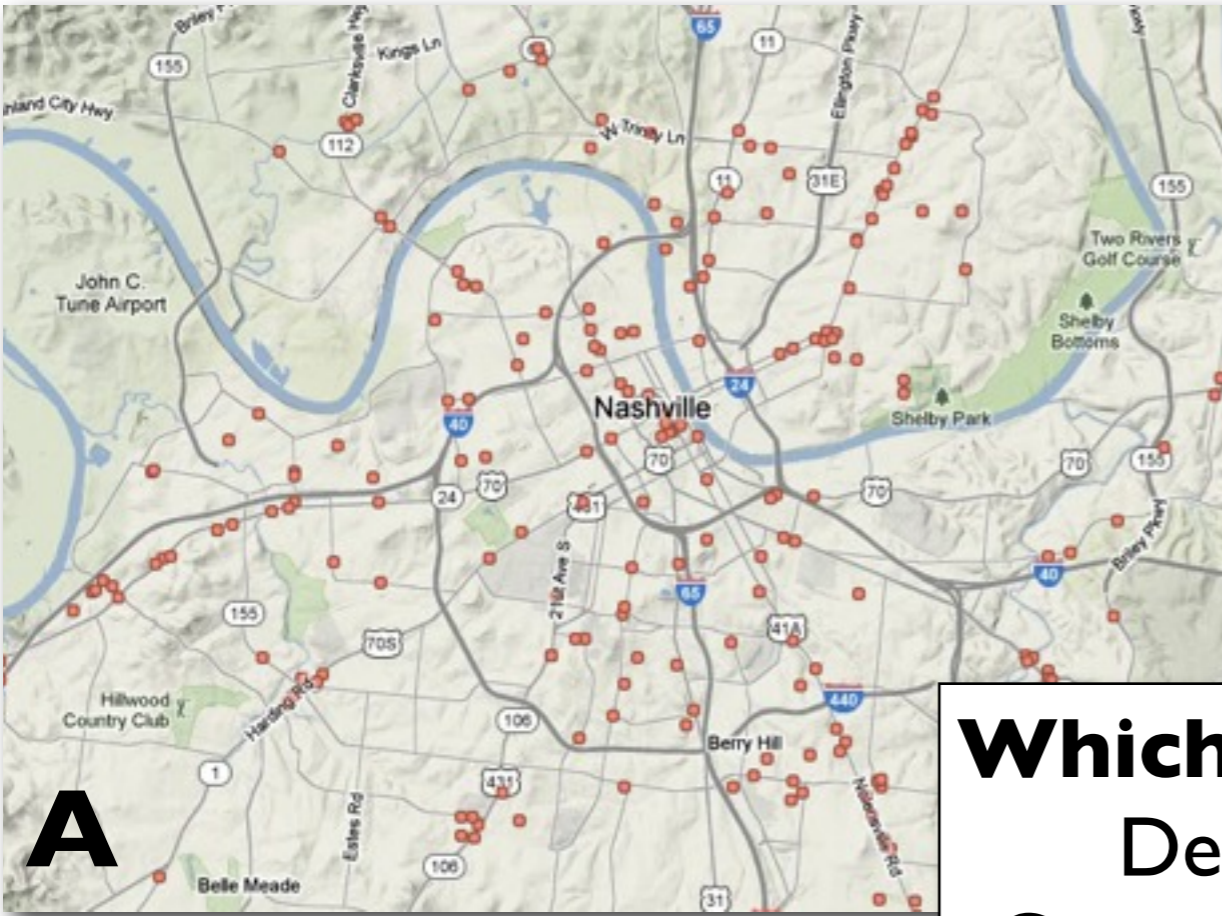

A photograph of the Nashville skyline, Tennessee, with the city's buildings reflected in the water. The image is slightly faded and has a soft, hazy quality. The text "Nashville, Tennessee" is overlaid in a large, bold, black font, centered horizontally. A thin horizontal line is positioned below the main title.

Nashville, Tennessee

Location Activity

Which map is:
Dentists
Grocery Stores
Hotels
Plastic Surgeons

A

B

C

D

Grocery Stores

A

B

Which map is:
Dentists
Grocery Stores
Hotels
Plastic Surgeons

C

D

Grocery Stores

A

Hotels

B

Which map is:
Dentists
Grocery Stores
Hotels
Plastic Surgeons

C

D

Grocery Stores

A

Hotels

B