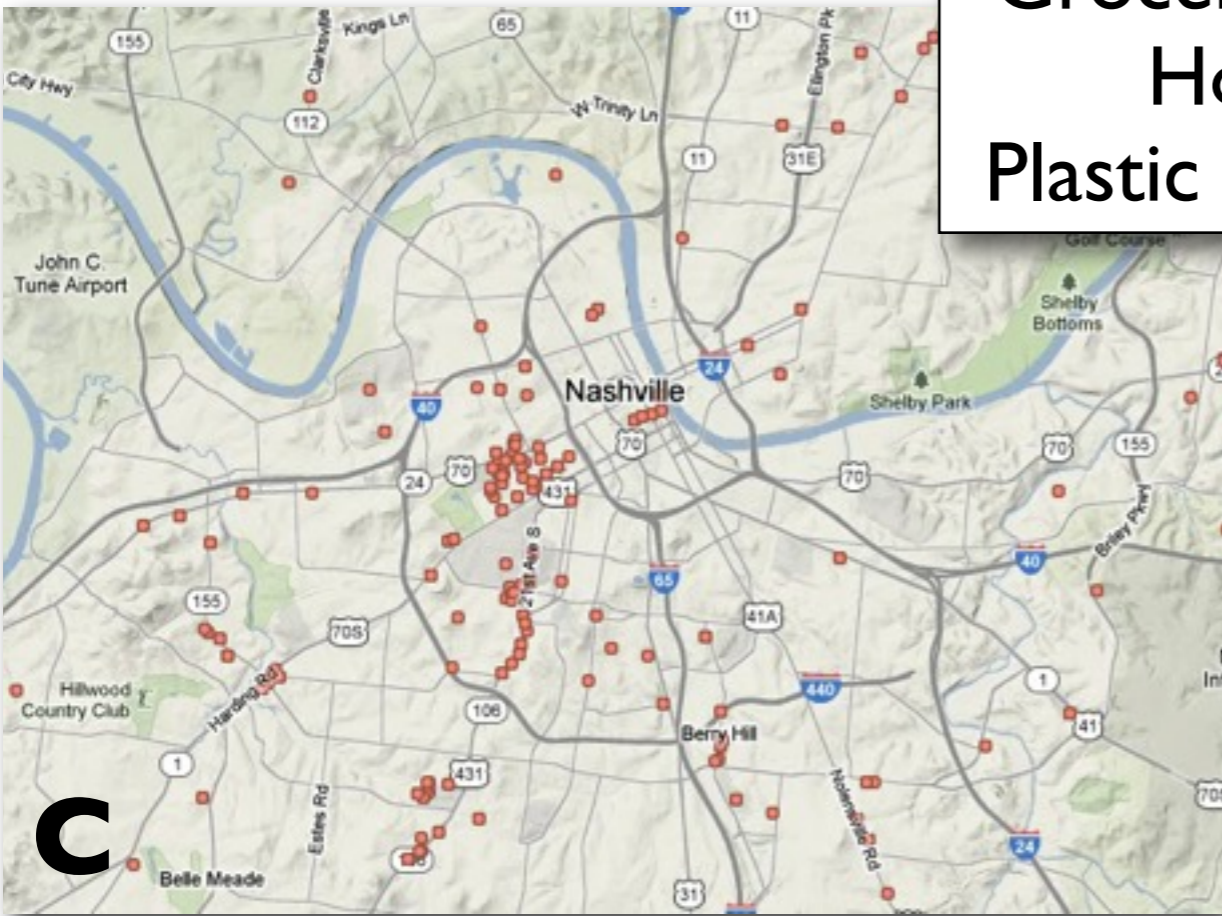

A photograph of the Nashville skyline, Tennessee, with the city's buildings reflected in the water. The image is slightly faded and has a soft, hazy quality. The text "Nashville, Tennessee" is overlaid in a large, bold, black font, centered horizontally. A thin horizontal line is positioned below the main title.

Nashville, Tennessee

Location Activity

Which map is:
Dentists
Grocery Stores
Hotels
Plastic Surgeons

A

B

C

D

Grocery Stores

A

B

Which map is:
Dentists
Grocery Stores
Hotels
Plastic Surgeons

C

D

Grocery Stores

A

Hotels

B

Which map is:
Dentists
Grocery Stores
Hotels
Plastic Surgeons

C

D

Grocery Stores

A

Hotels

B