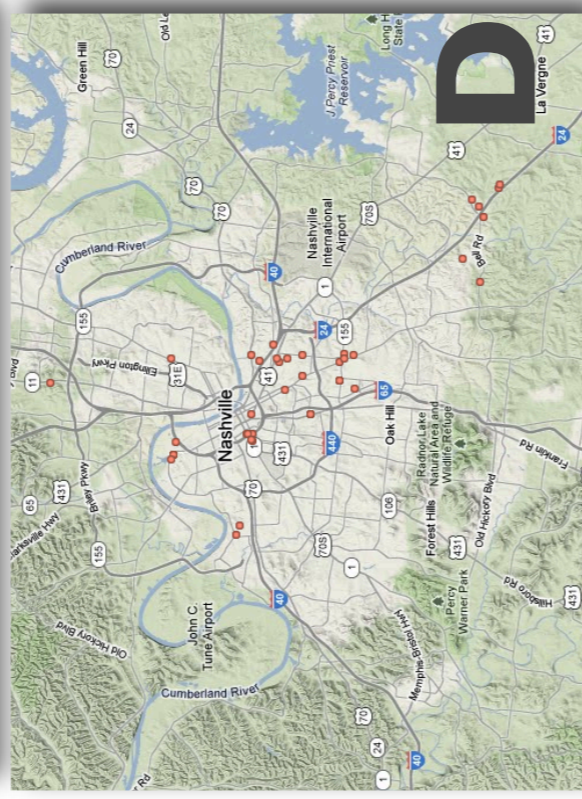

Source: U.S. Census Bureau, 2006-2010 American Community Survey

Student Handouts

Attorneys

Convenience Stores

High Schools

Home Depot

J Crew

McDonald's

New Automobile Dealerships

Starbucks Coffee

A

B

C

D

Attorneys
Convenience Stores
High Schools
Home Depot
J Crew
McDonald's
New Automobile Dealerships
Starbucks Coffee

E

F

G

H

Attorneys
 Convenience Stores
 High Schools
 Home Depot
 J Crew
 McDonald's
 New Automobile Dealerships
 Starbucks Coffee

NASHVILLE LOCATION ACTIVITY

Attorneys

Convenience Stores

Home Depot

J Crew

McDonald's

New Automobile Dealerships

Starbucks Coffee

MEMPHIS LOCATION ACTIVITY

Attorneys

Convenience Stores

High Schools