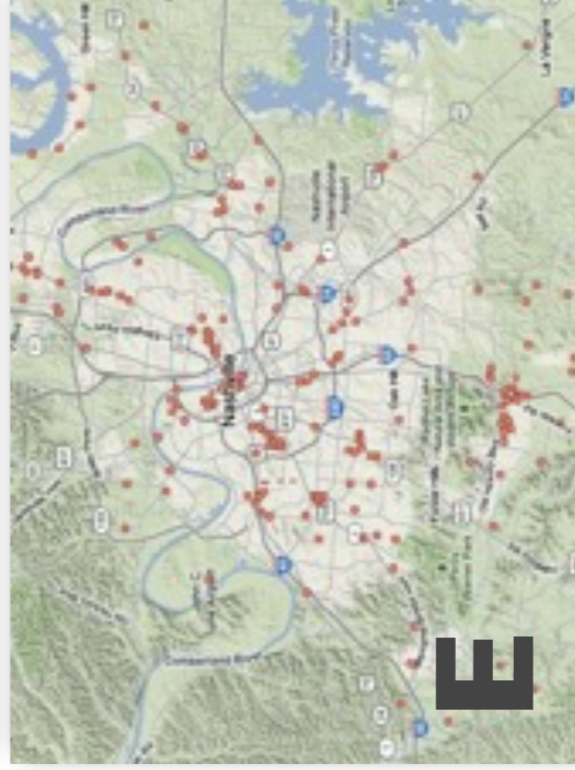

- Major Road
- Street
- Stream/Waterbody

Items in grey text are not visible at this zoom level

Modify the map using the options below:

- [Colors and Data Classes](#)
- [Boundaries and Features](#)
- [Find a Location](#)
- [Map Markers](#)

Source: U.S. Census Bureau, 2006-2010 American Community Survey

Student Handouts

Attorneys

Convenience Stores

High Schools

Home Depot

J Crew

McDonald's

New Automobile Dealerships

Starbucks Coffee

A

B

C

D

Attorneys
Convenience Stores
High Schools
Home Depot
J Crew
McDonald's
New Automobile Dealerships
Starbucks Coffee

E