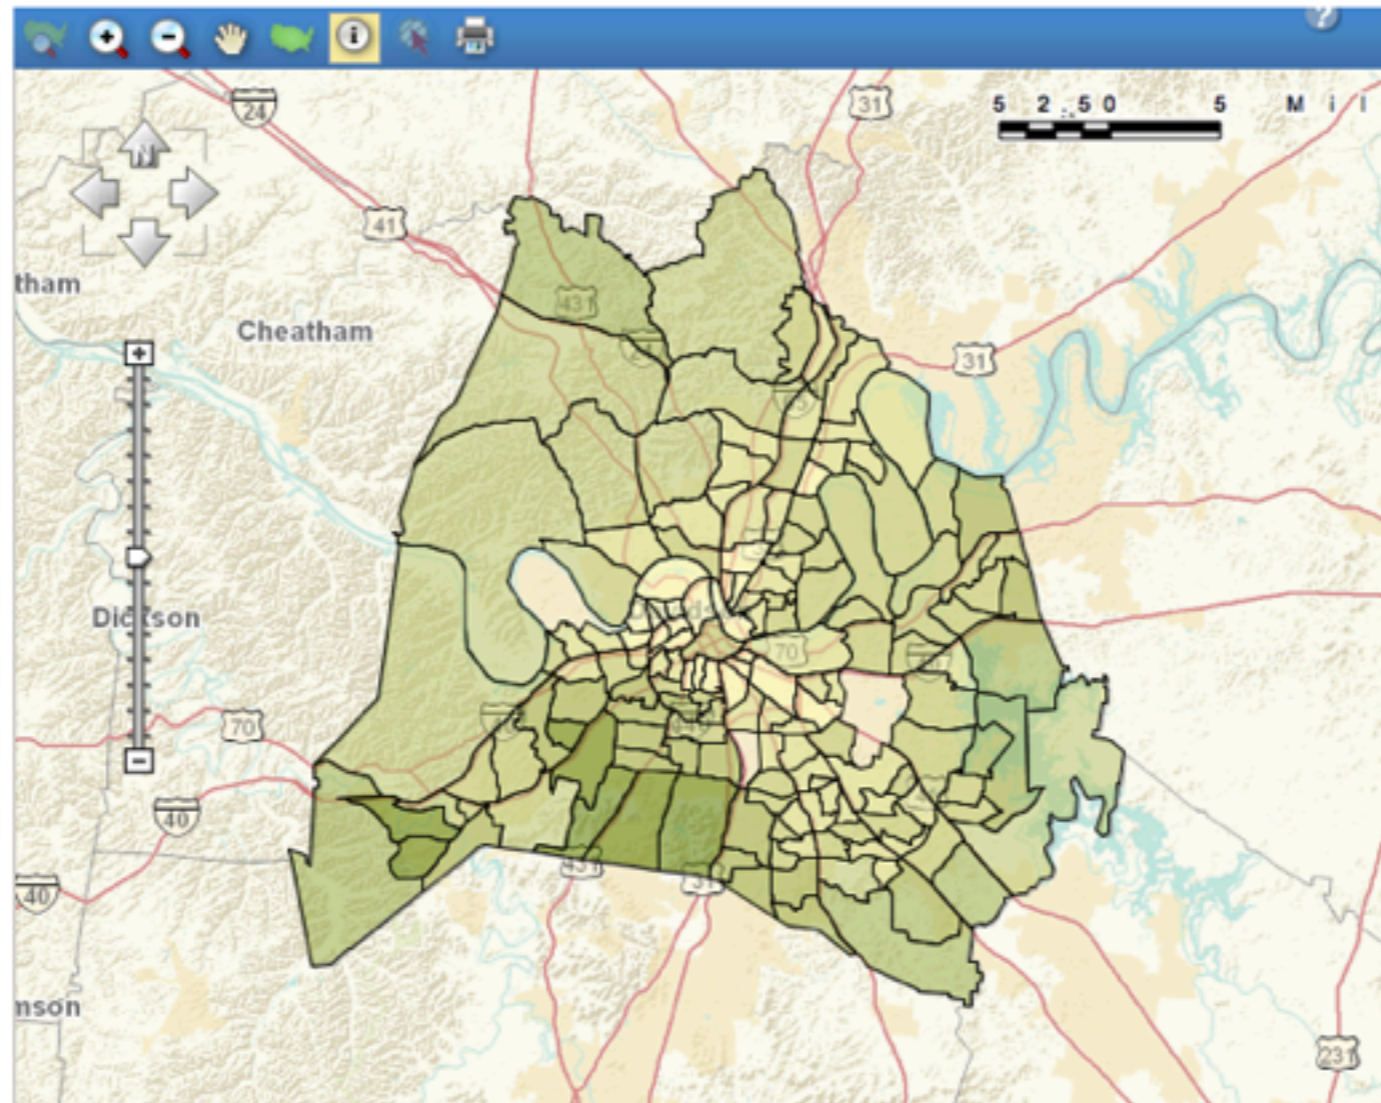

Thematic Map of Occupied housing units; Estimate; HOUSEHOLD INCOME IN THE PAST 12 MONTHS (IN 2010 INFLATION-ADJUSTED DOLLARS) - Median household income (dollars) Geography: by Census Tract

[View Table Notes](#)

Legend

Data Classes

Persons

- 8911 - 25954
- 26914 - 41523
- 41857 - 61843
- 64205 - 91250
- 104537 - 184500

Boundaries

- State
- *10 County

Features

- Major Road
- Street
- Stream/Waterbody

Items in grey text are not visible at this zoom level

Modify the map using the options below:

- [Colors and Data Classes](#)
- [Boundaries and Features](#)
- [Find a Location](#)
- [Map Markers](#)

Source: U.S. Census Bureau, 2006-2010 American Community Survey