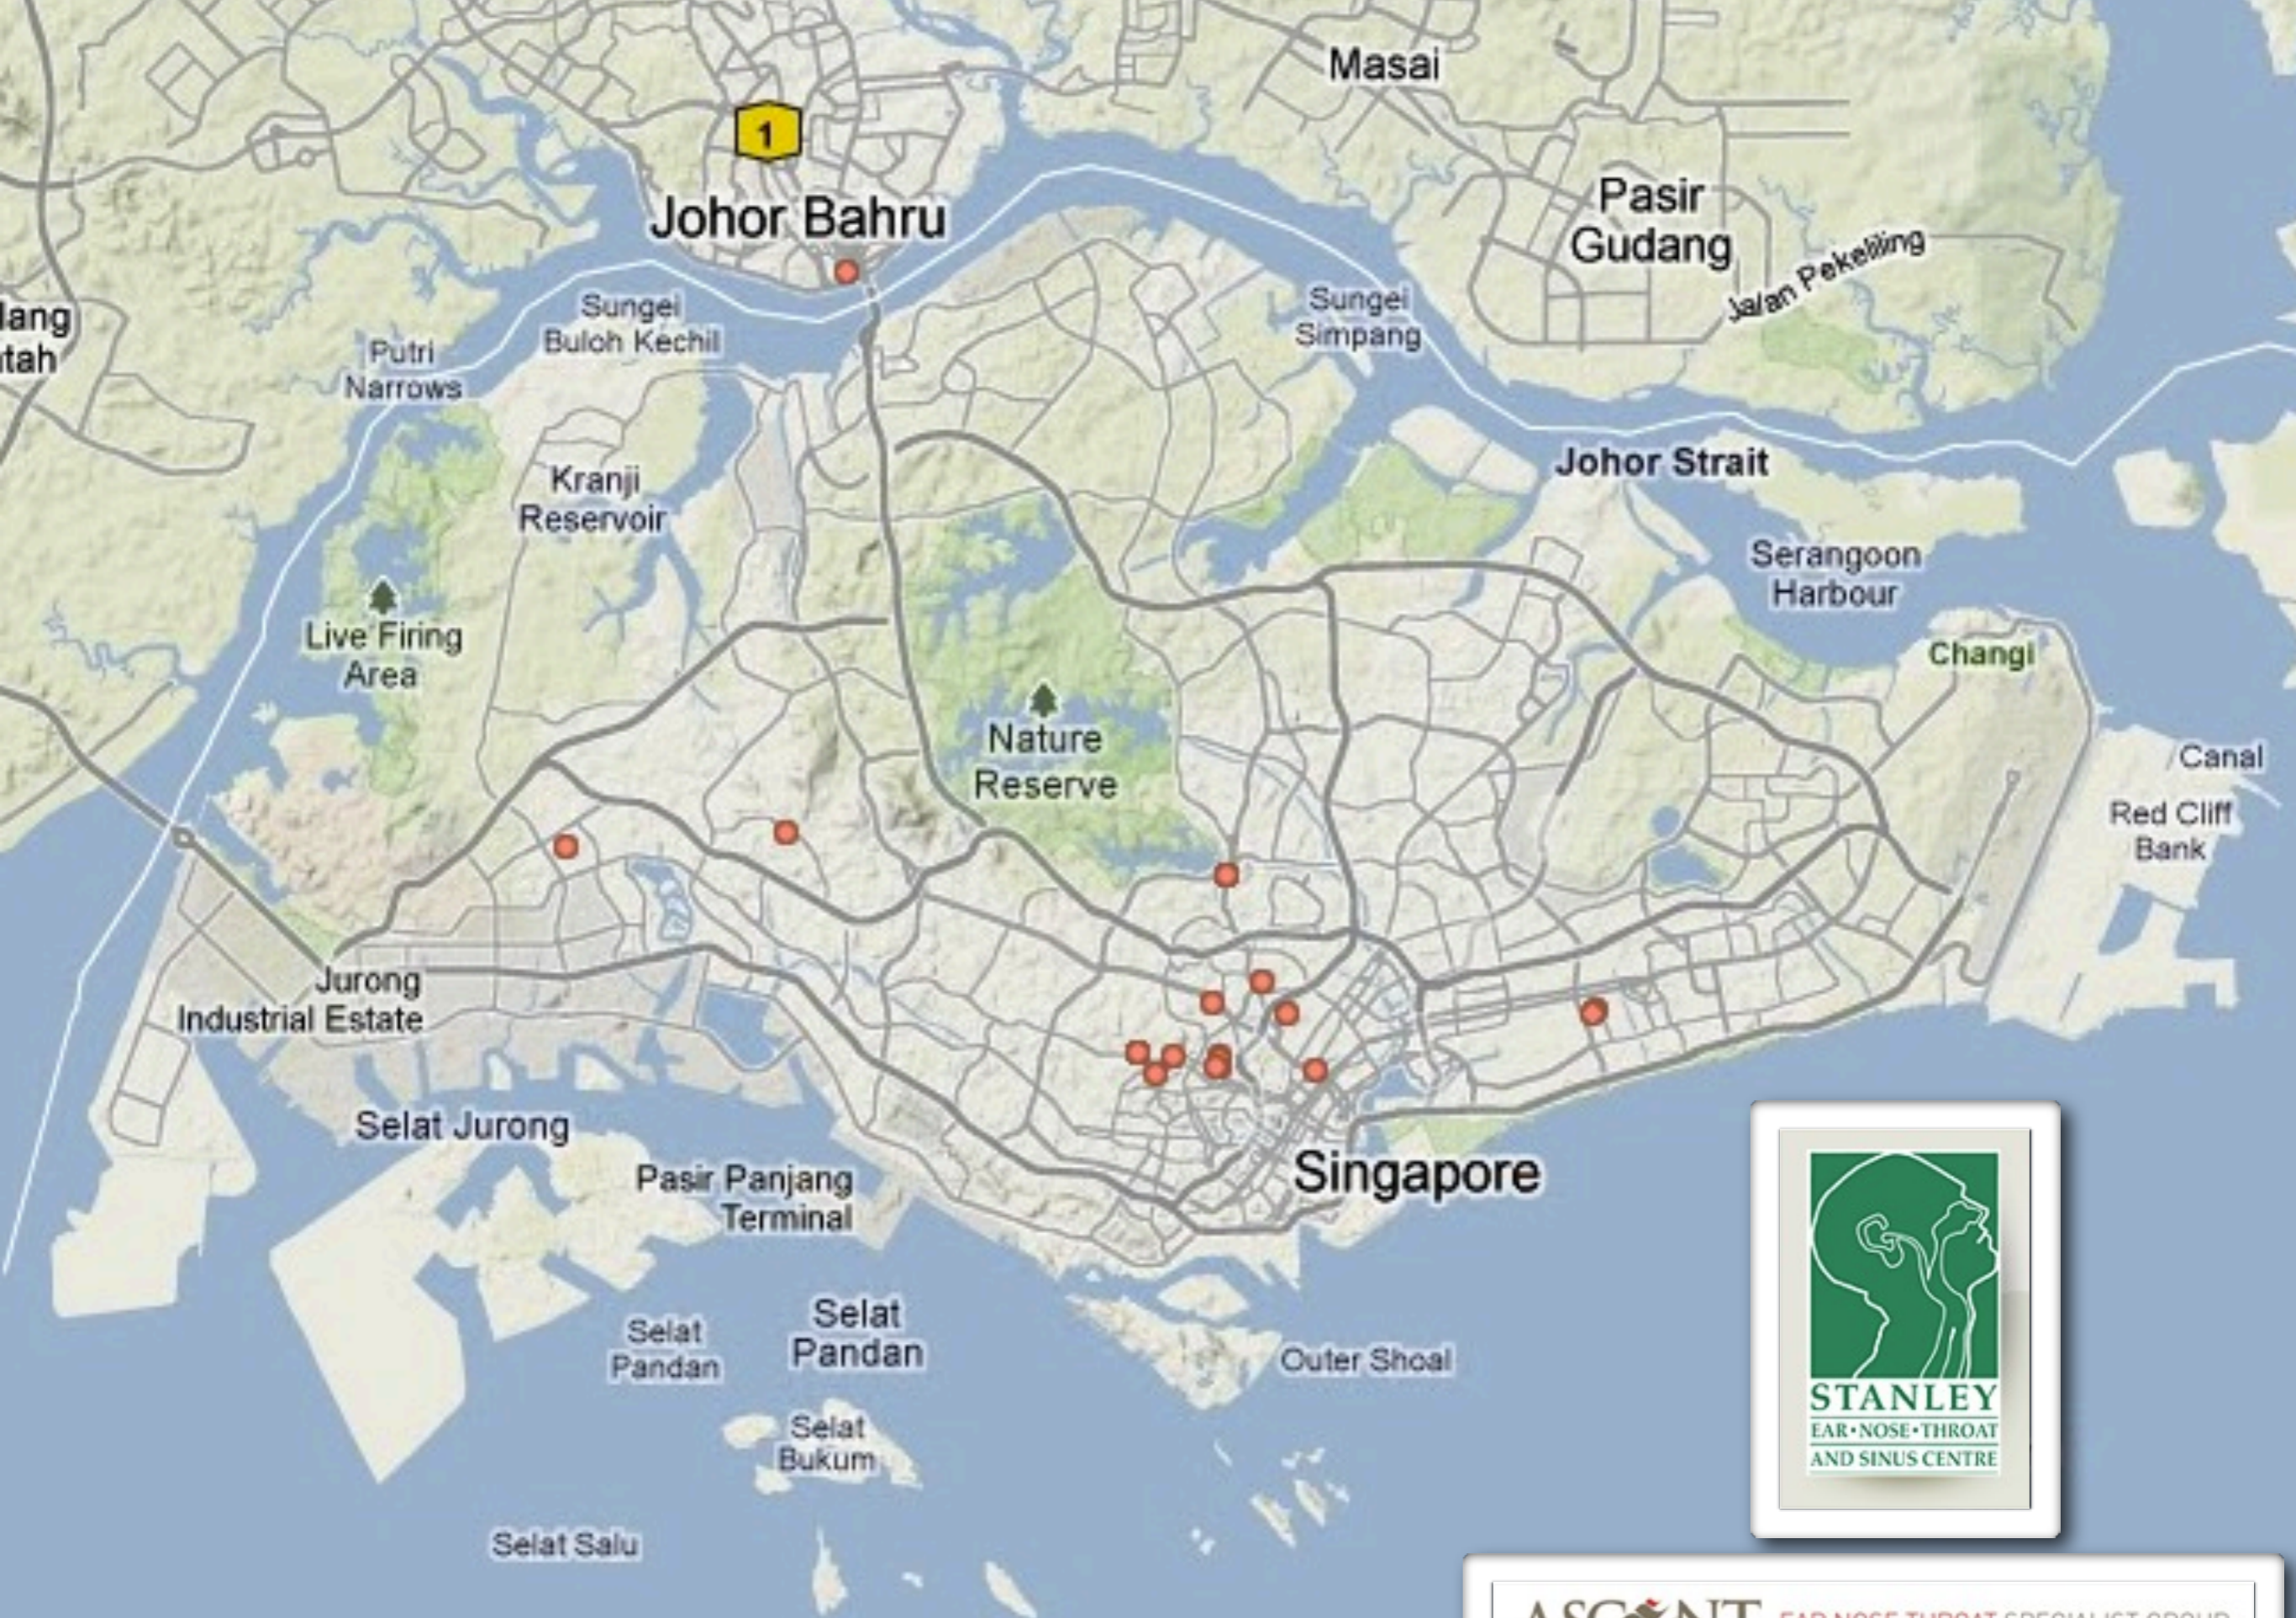

**Match the maps above with the correct service below:**

\_\_\_\_\_ 1. ear nose throat doctors

\_\_\_\_\_ 3. hotels

\_\_\_\_\_ 5. Middle Eastern Restaurants

\_\_\_\_\_ 2. Esso gas stations

\_\_\_\_\_ 4. McDonald's

\_\_\_\_\_ 6. sightseeing tours

1-A

2-B

3-D

4-E

Johor Bahru

Pasir Gudang

Jalan Pekeliling

Johor Strait

Serangoon Harbour

Changi

Nature Reserve

Singapore

**AL-HAMRA**  
Lebanese & Middle Eastern Cuisine

5-C

**AL-HAMRA**  
Lebanese & Middle Eastern Cuisine

**Johor Bahru**

Masai

**Pasir Gudang**

Jalan Pekeliling

Putri Narrows

Sungei Buloh Kechil

Sungei Simpang

**Johor Strait**