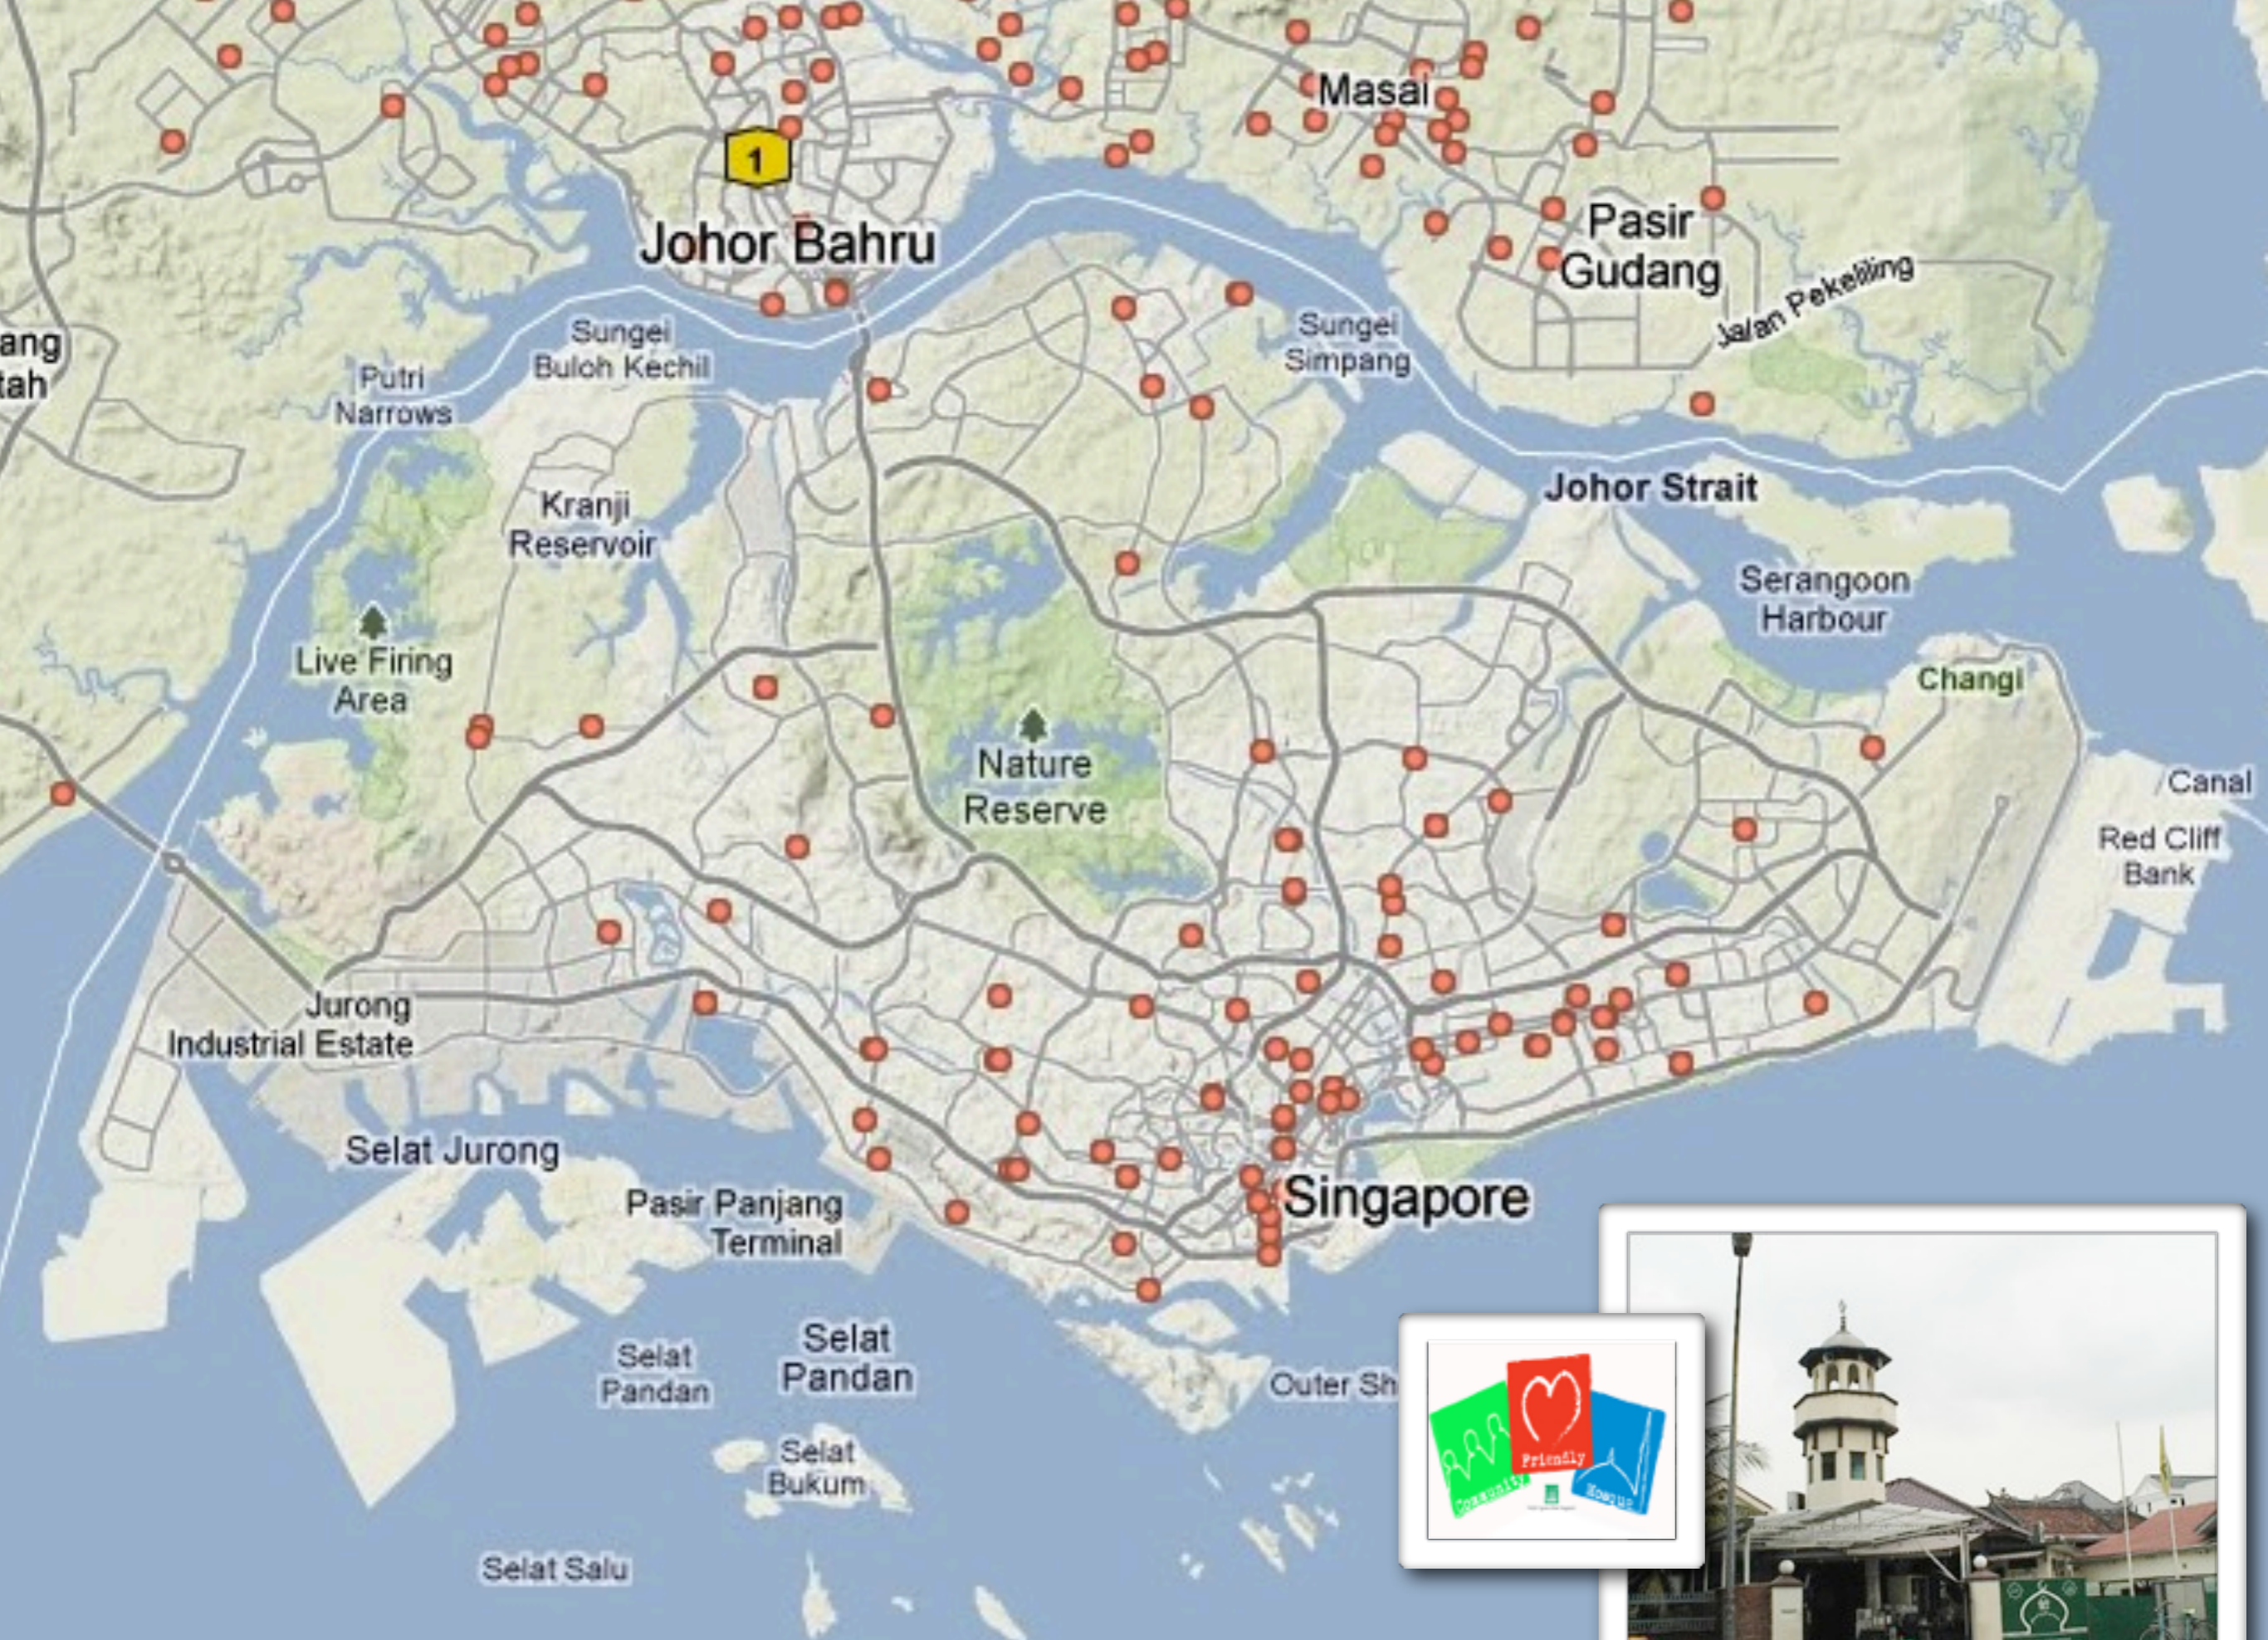

Selat Jurong

Pasir Panjang Terminal

Selat Pandan

Selat Pandan

Selat Bukum

Selat Salu

Outer

**Explore Experience Excite**  
Singapore with **CityTours**

You

Cheese Sausage Bite

E

Johor Bahru

Masai

Pasir Gudang

Johor Strait

Serangoon Harbour

Changi

Singapore

Singapore General Hospital  
SingHealth

Johor Bahru

Pasir Gudang

Johor Strait

Sungei Simpang

Sungei Buloh Kechil

Selat Jurong

Pasir Panjang Terminal

Selat Pandan

Selat Pandan

Selat Bukum

Selat Salu

Outer Shoal