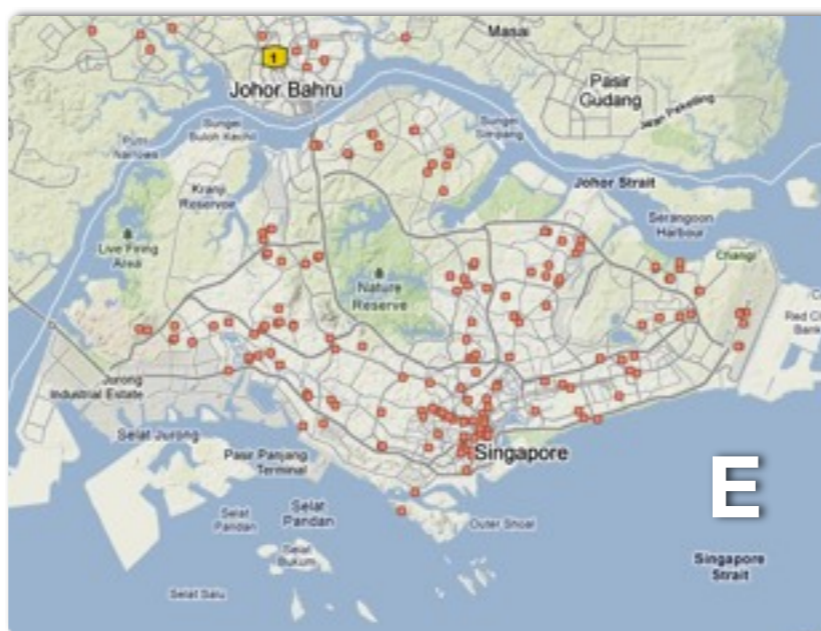

\_\_\_\_\_ 5. Middle Eastern Restaurants

\_\_\_\_\_ 2. Esso gas stations

\_\_\_\_\_ 4. McDonald's

\_\_\_\_\_ 6. sightseeing tours

# Singapore Services' Activity

Name: \_\_\_\_\_

1. ear nose and throat doctors

2. Esso gas stations

3. hotels

4. McDonald's

5. Middle Eastern Restaurants

6. sightseeing tours

**Match the maps above with the correct service below:**

\_\_\_\_\_ 1. ear nose throat doctors

\_\_\_\_\_ 3. hotels

\_\_\_\_\_ 5. Middle Eastern Restaurants

\_\_\_\_\_ 2. Esso gas stations

\_\_\_\_\_ 4. McDonald's

\_\_\_\_\_ 6. sightseeing tours