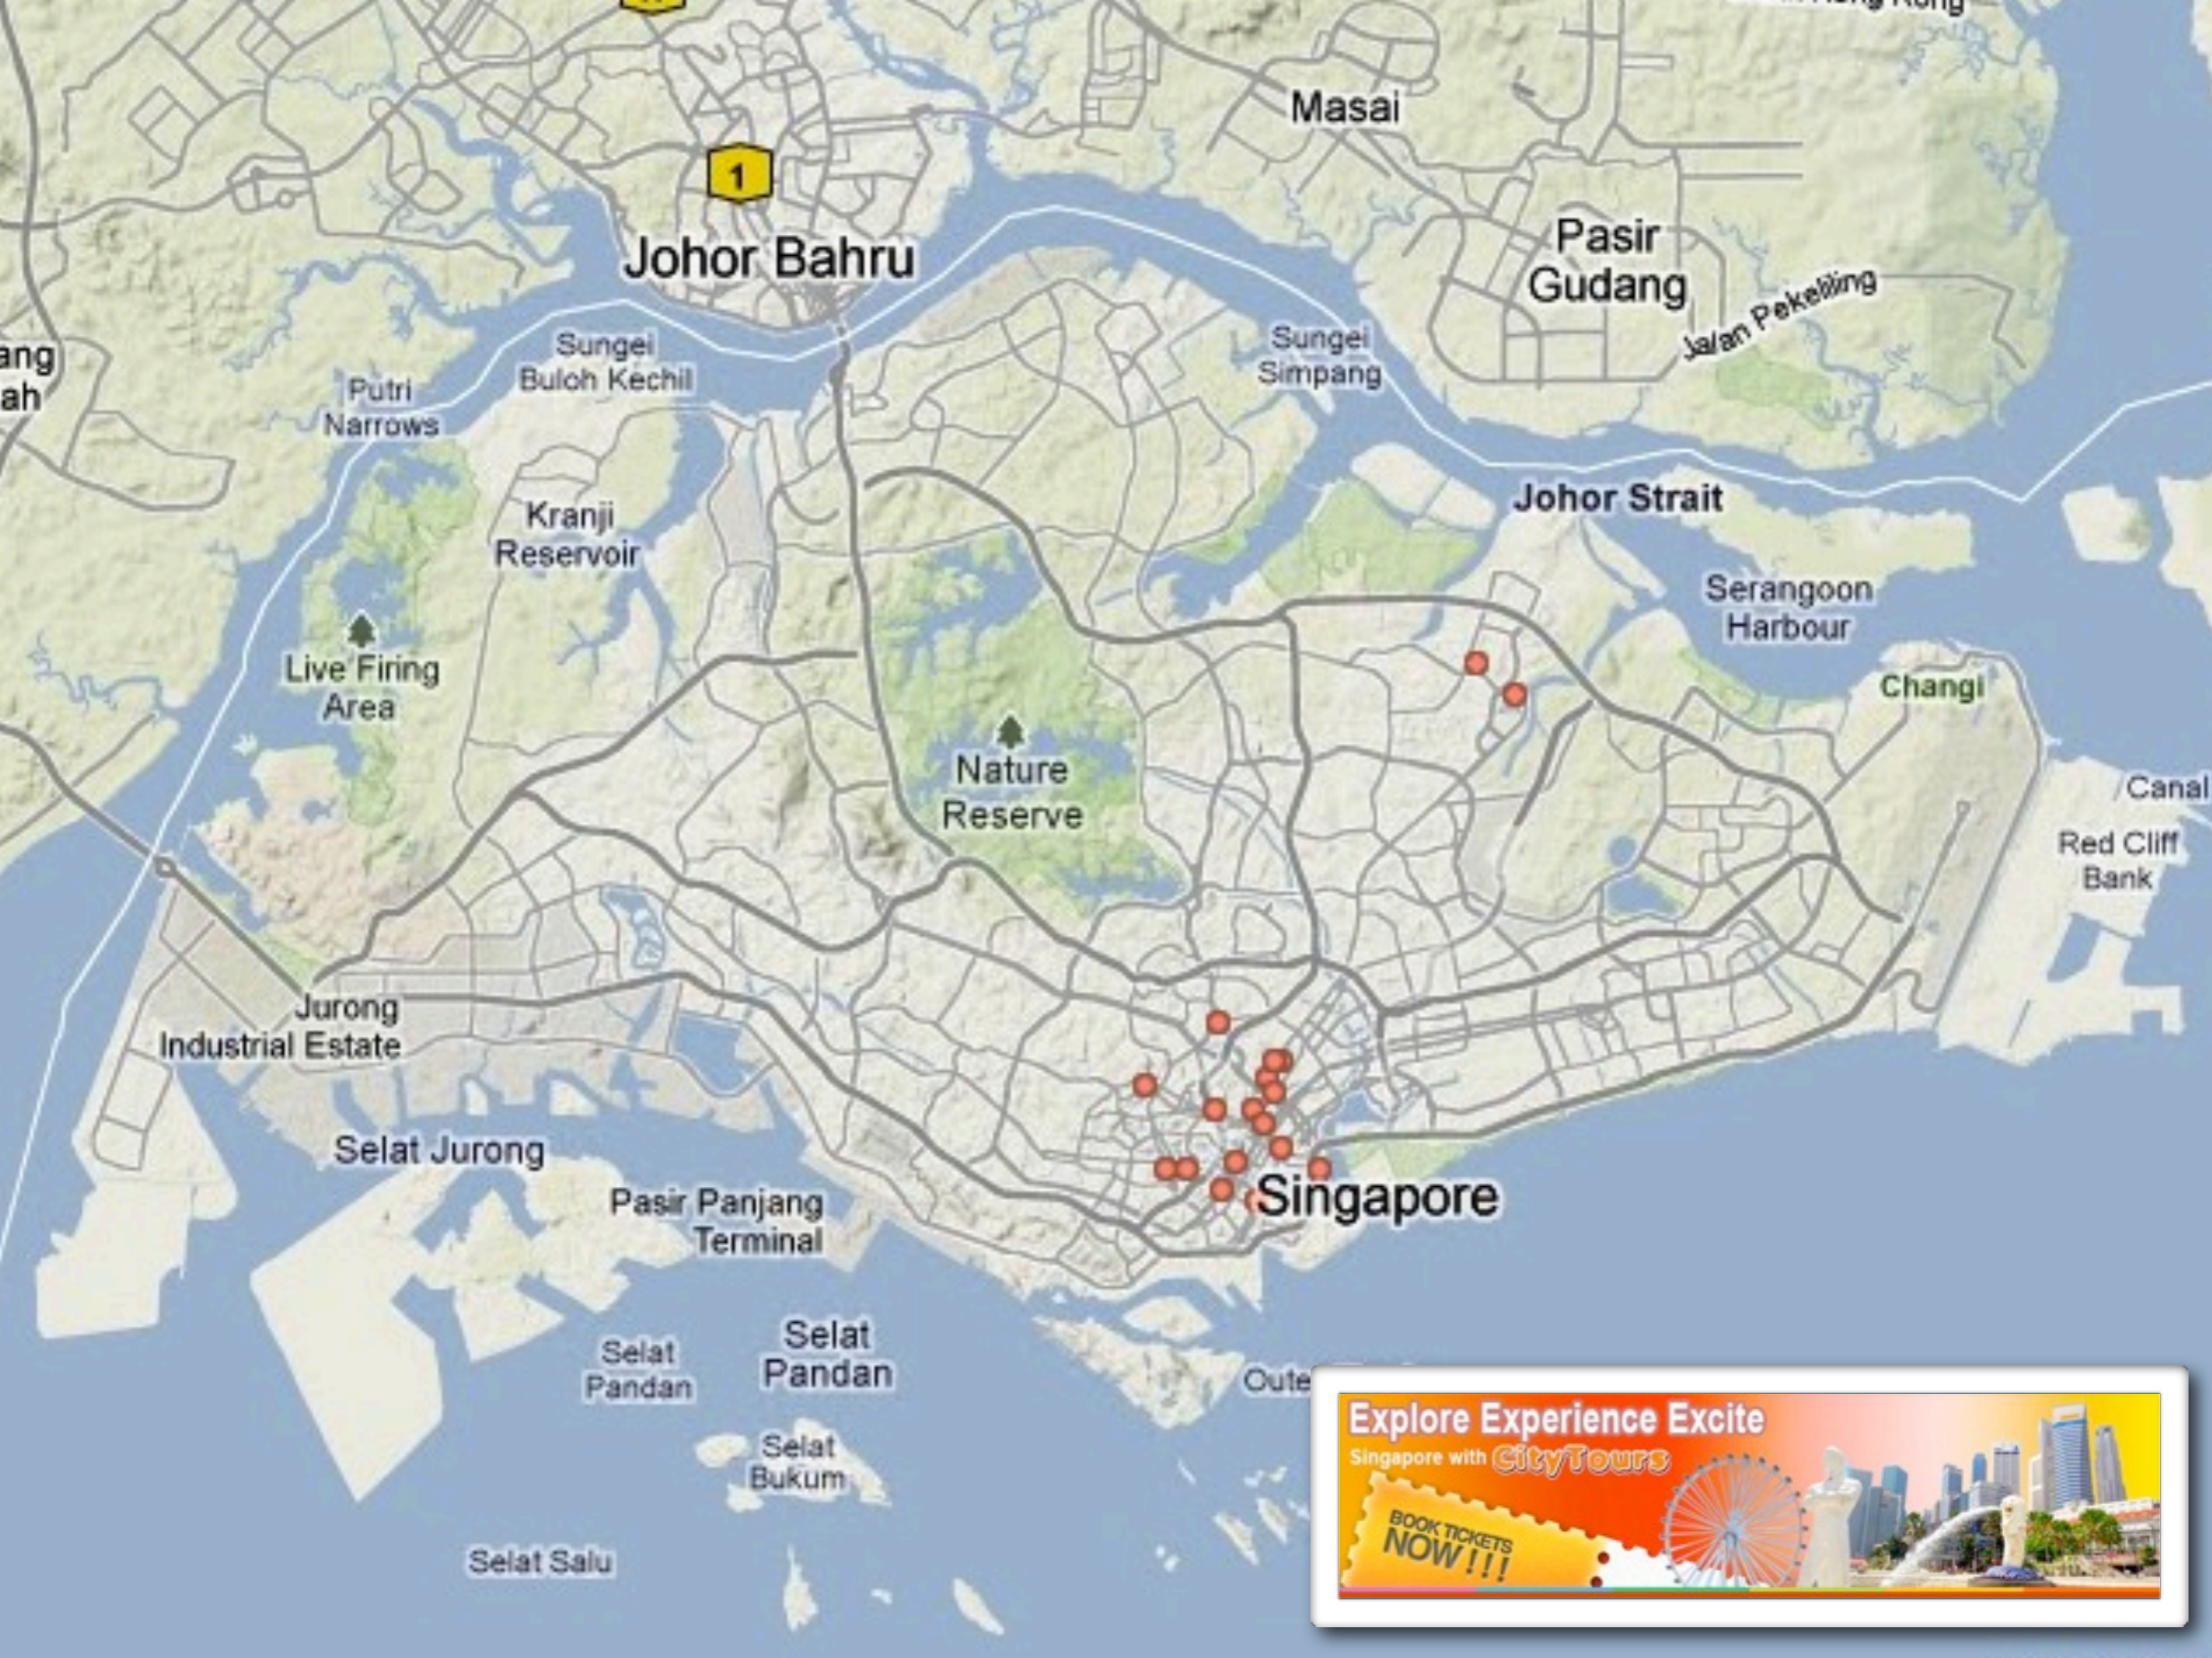

Johor Strait

Serangoon Harbour

Changi

Nature Reserve

Singapore

**AL-HAMRA**  
Lebanese & Middle Eastern Cuisine

5-C

**AL-HAMRA**  
Lebanese & Middle Eastern Cuisine

**Johor Bahru**

Masai

**Pasir Gudang**

Jalan Pekeliling

Putri Narrows

Sungei Buloh Kechil

Sungei Simpang

**Johor Strait**

Selat Jurong

Pasir Panjang Terminal

Selat Pandan

Selat Pandan

Selat Bukum

Selat Salu

**Explore Experience Excite**  
Singapore with **CityTours**

**BOOK TICKETS NOW!!!**