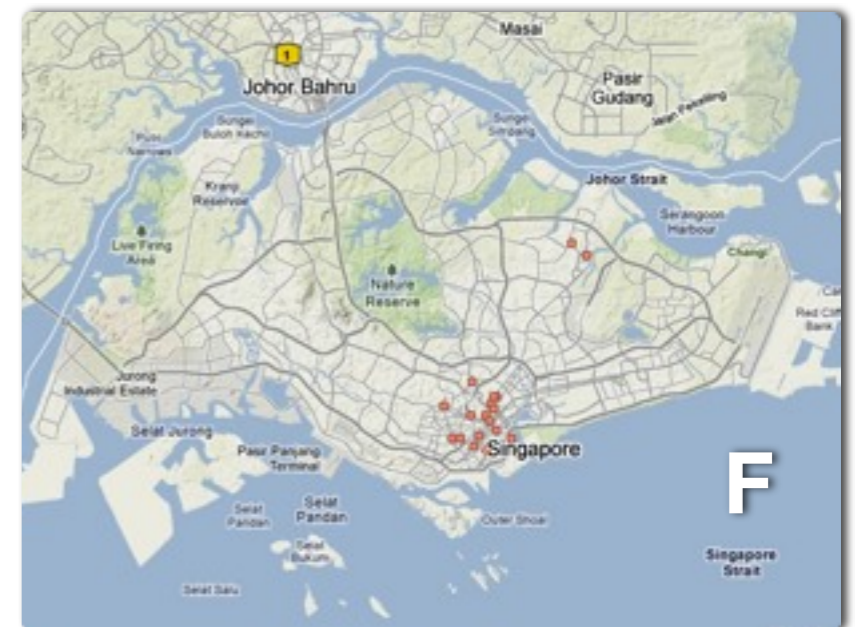

\_\_\_\_\_ 4. McDonald's

\_\_\_\_\_ 6. sightseeing tours

# Singapore Services' Activity

Name: \_\_\_\_\_

1. ear nose and throat doctors

A

B

C

D

E

F

**Match the maps above with the correct service below:**

\_\_\_\_\_ 1. ear nose throat doctors

\_\_\_\_\_ 3. hotels

\_\_\_\_\_ 5. Middle Eastern Restaurants

\_\_\_\_\_ 2. Esso gas stations

\_\_\_\_\_ 4. McDonald's

\_\_\_\_\_ 6. sightseeing tours