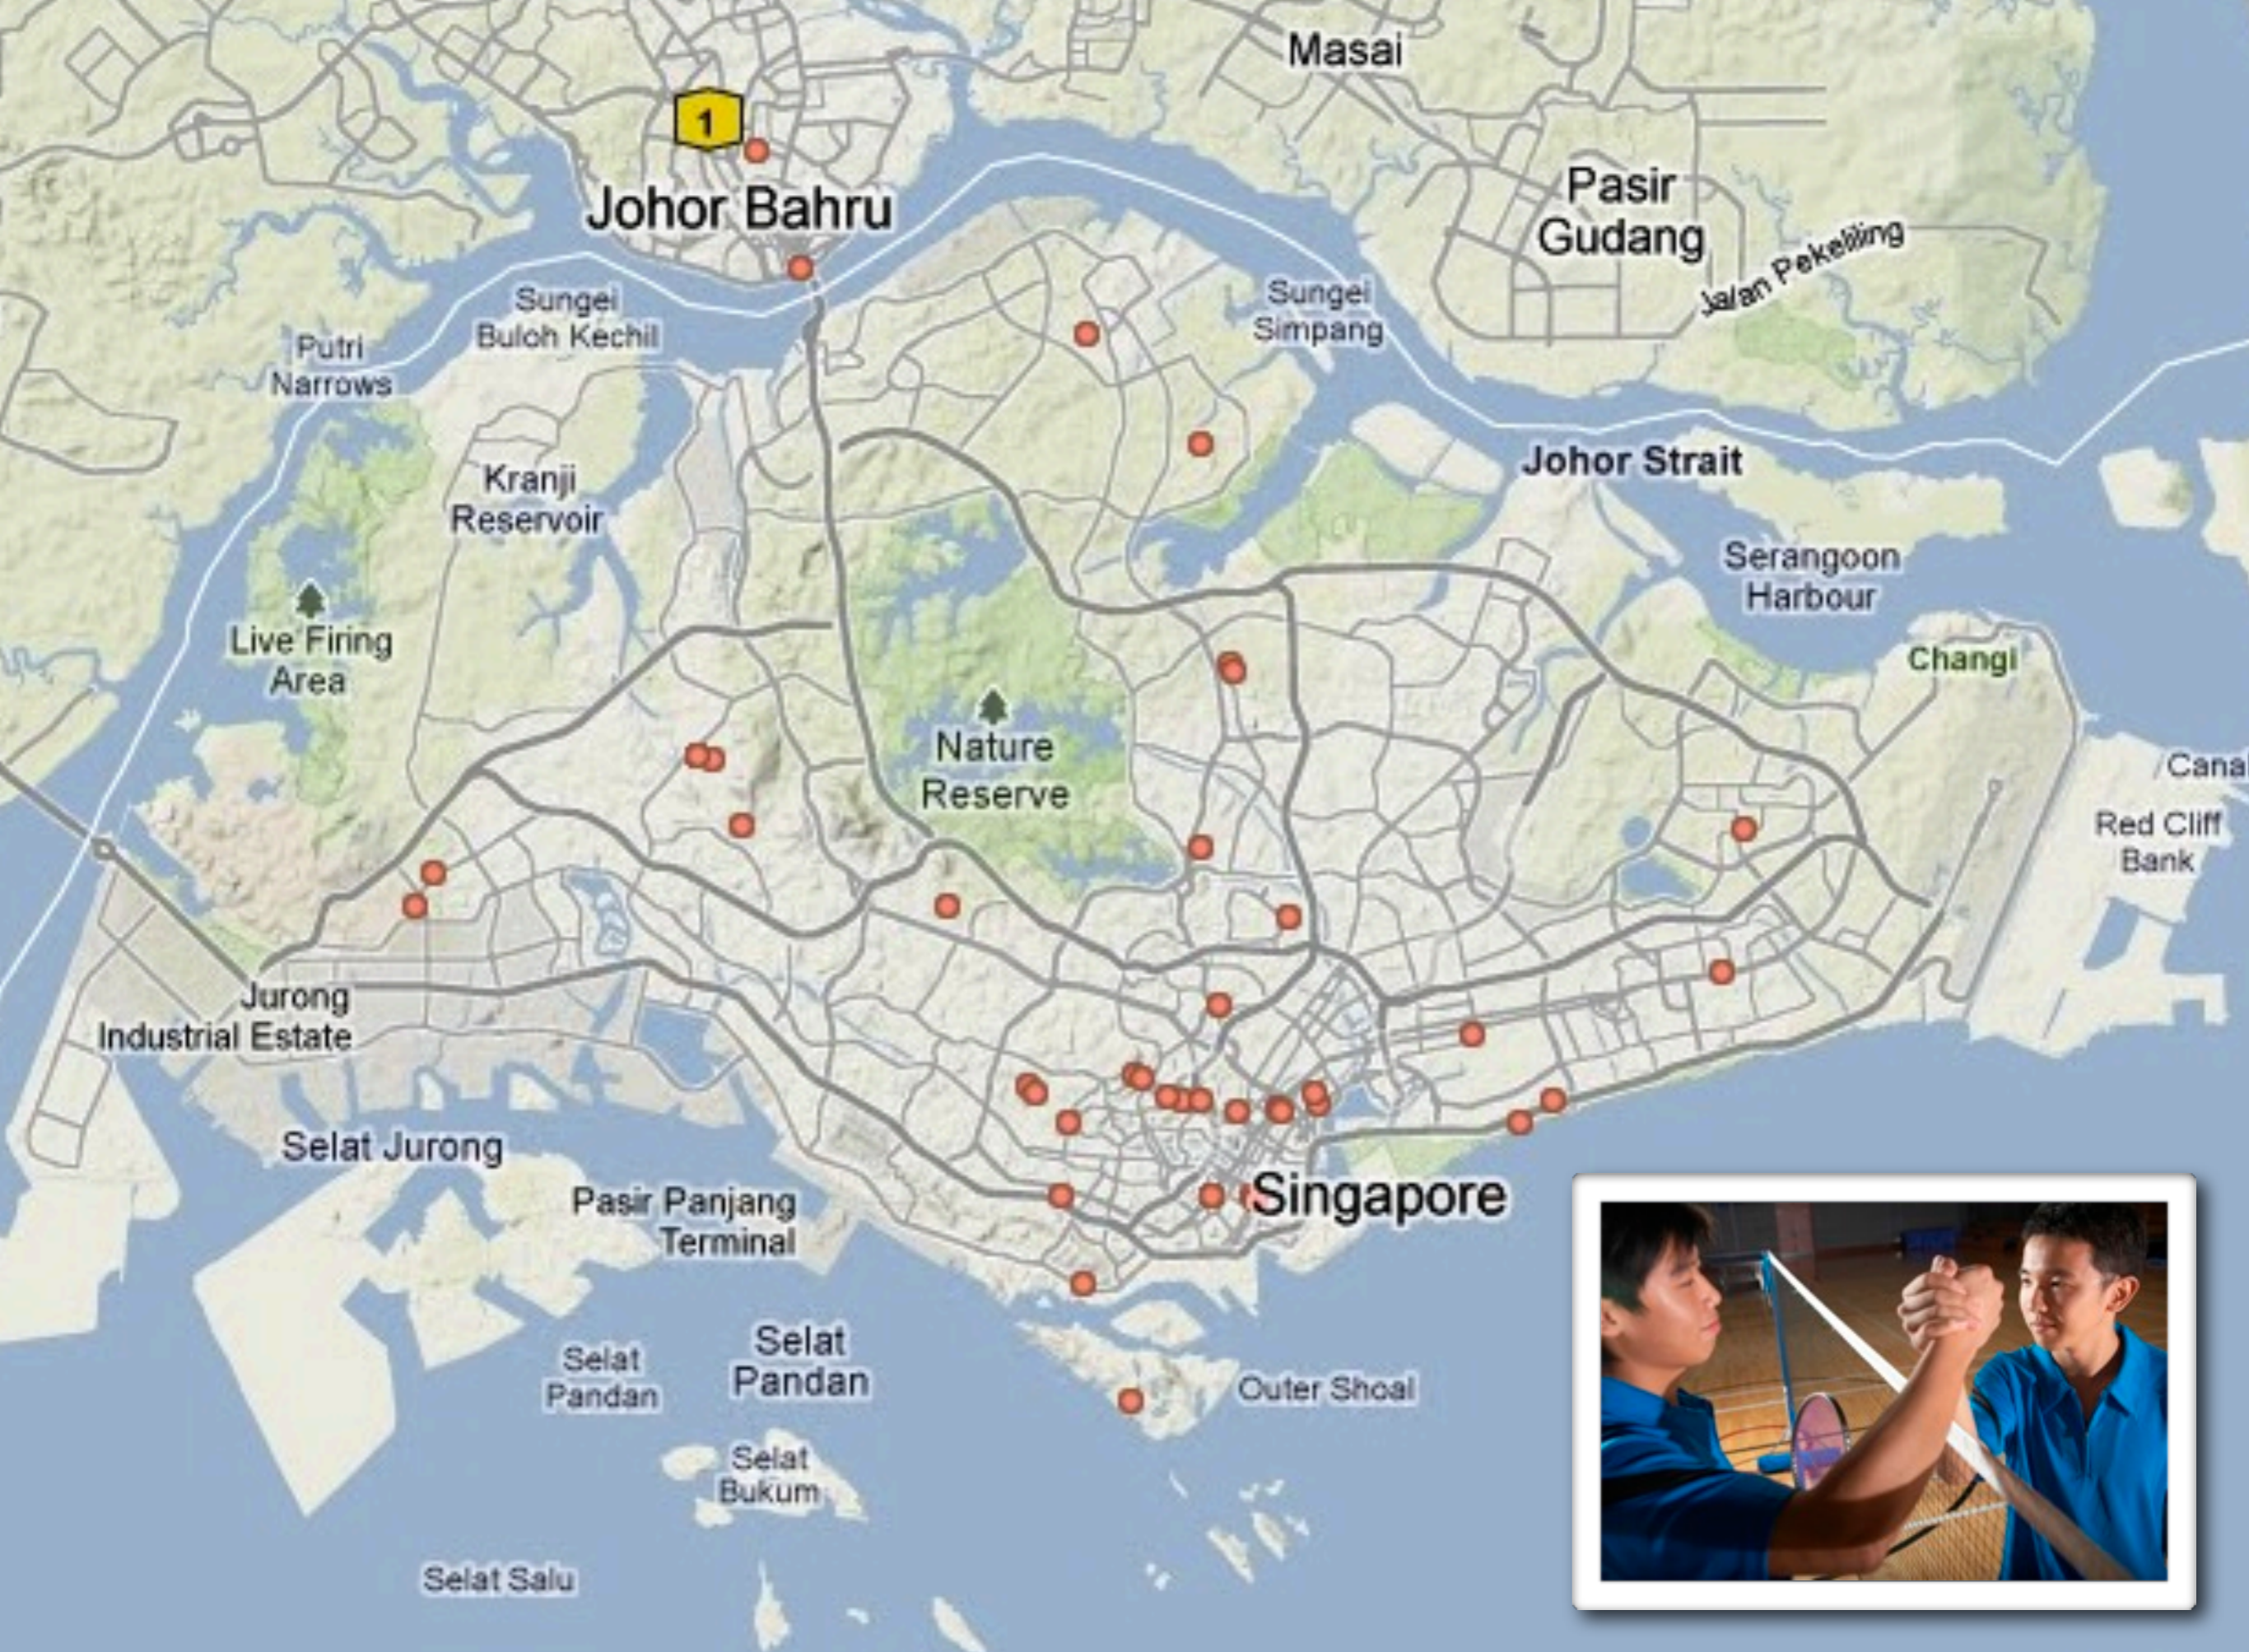

Selat Jurong

Pasir Panjang Terminal

Selat Pandan

Selat Pandan

Selat Bukum

Selat Salu

Outer

**Explore Experience Excite**  
Singapore with **CityTours**

You

Cheese Sausage Bite

E

Johor Bahru

Masai

Pasir Gudang

Johor Strait

Serangoon Harbour

Changi

Singapore

Singapore General Hospital  
SingHealth

Johor Bahru

Pasir Gudang

Johor Strait

Sungei Simpang

Sungei Buloh Kechil

Selat Jurong

Pasir Panjang Terminal

Selat Pandan

Selat Pandan

Selat Bukum

Selat Salu

Outer Shoal