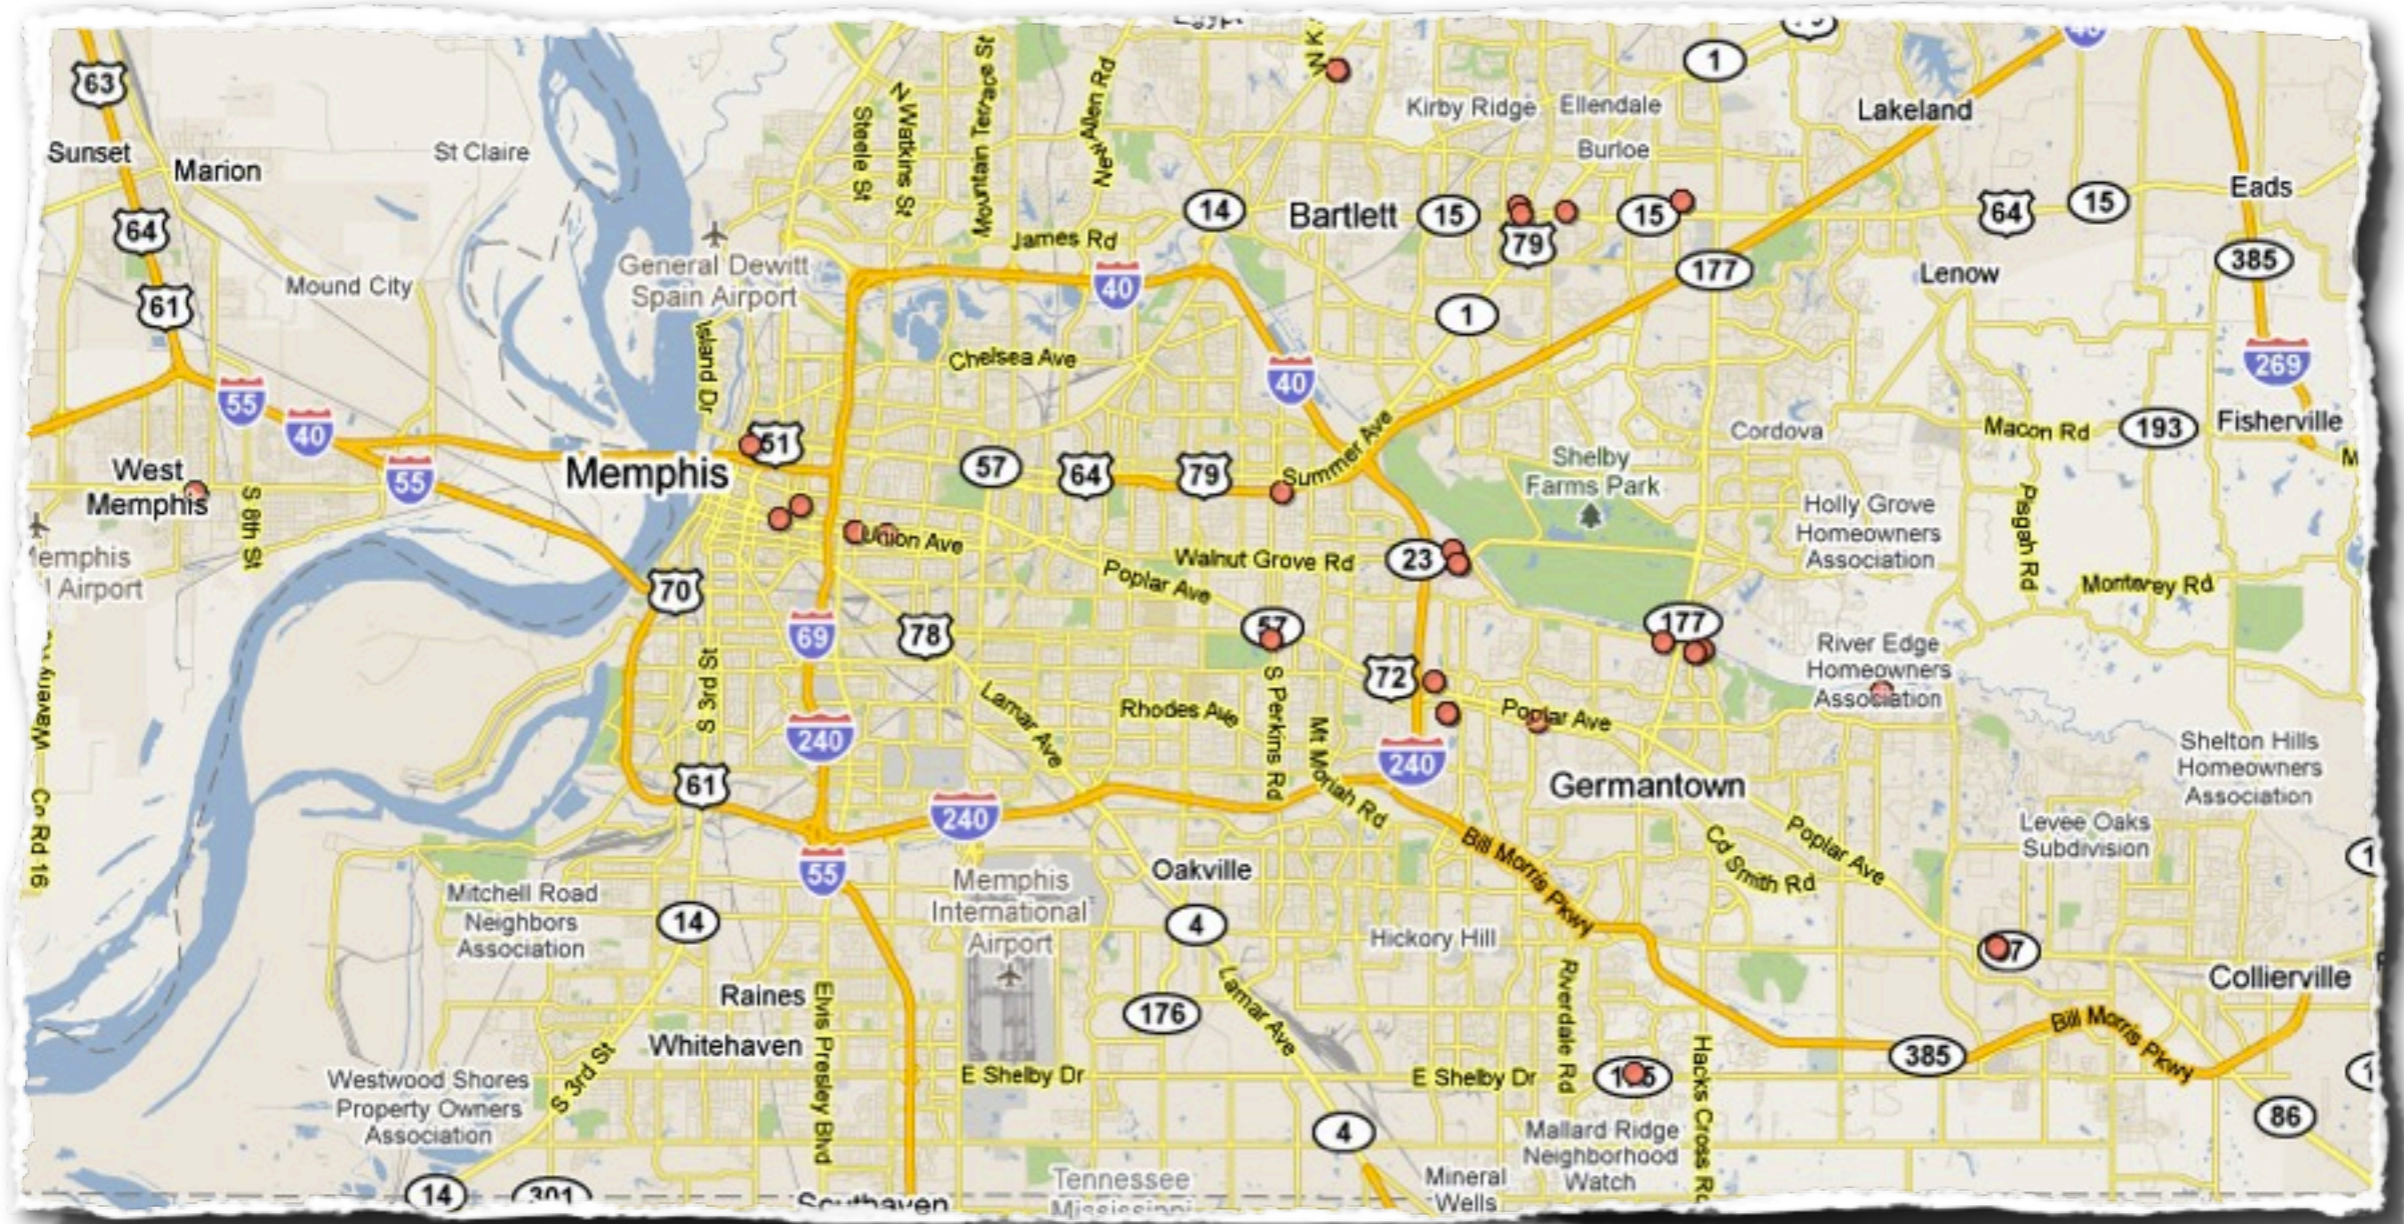

Cancer Treatment or Dermatologists or Doctors

#2