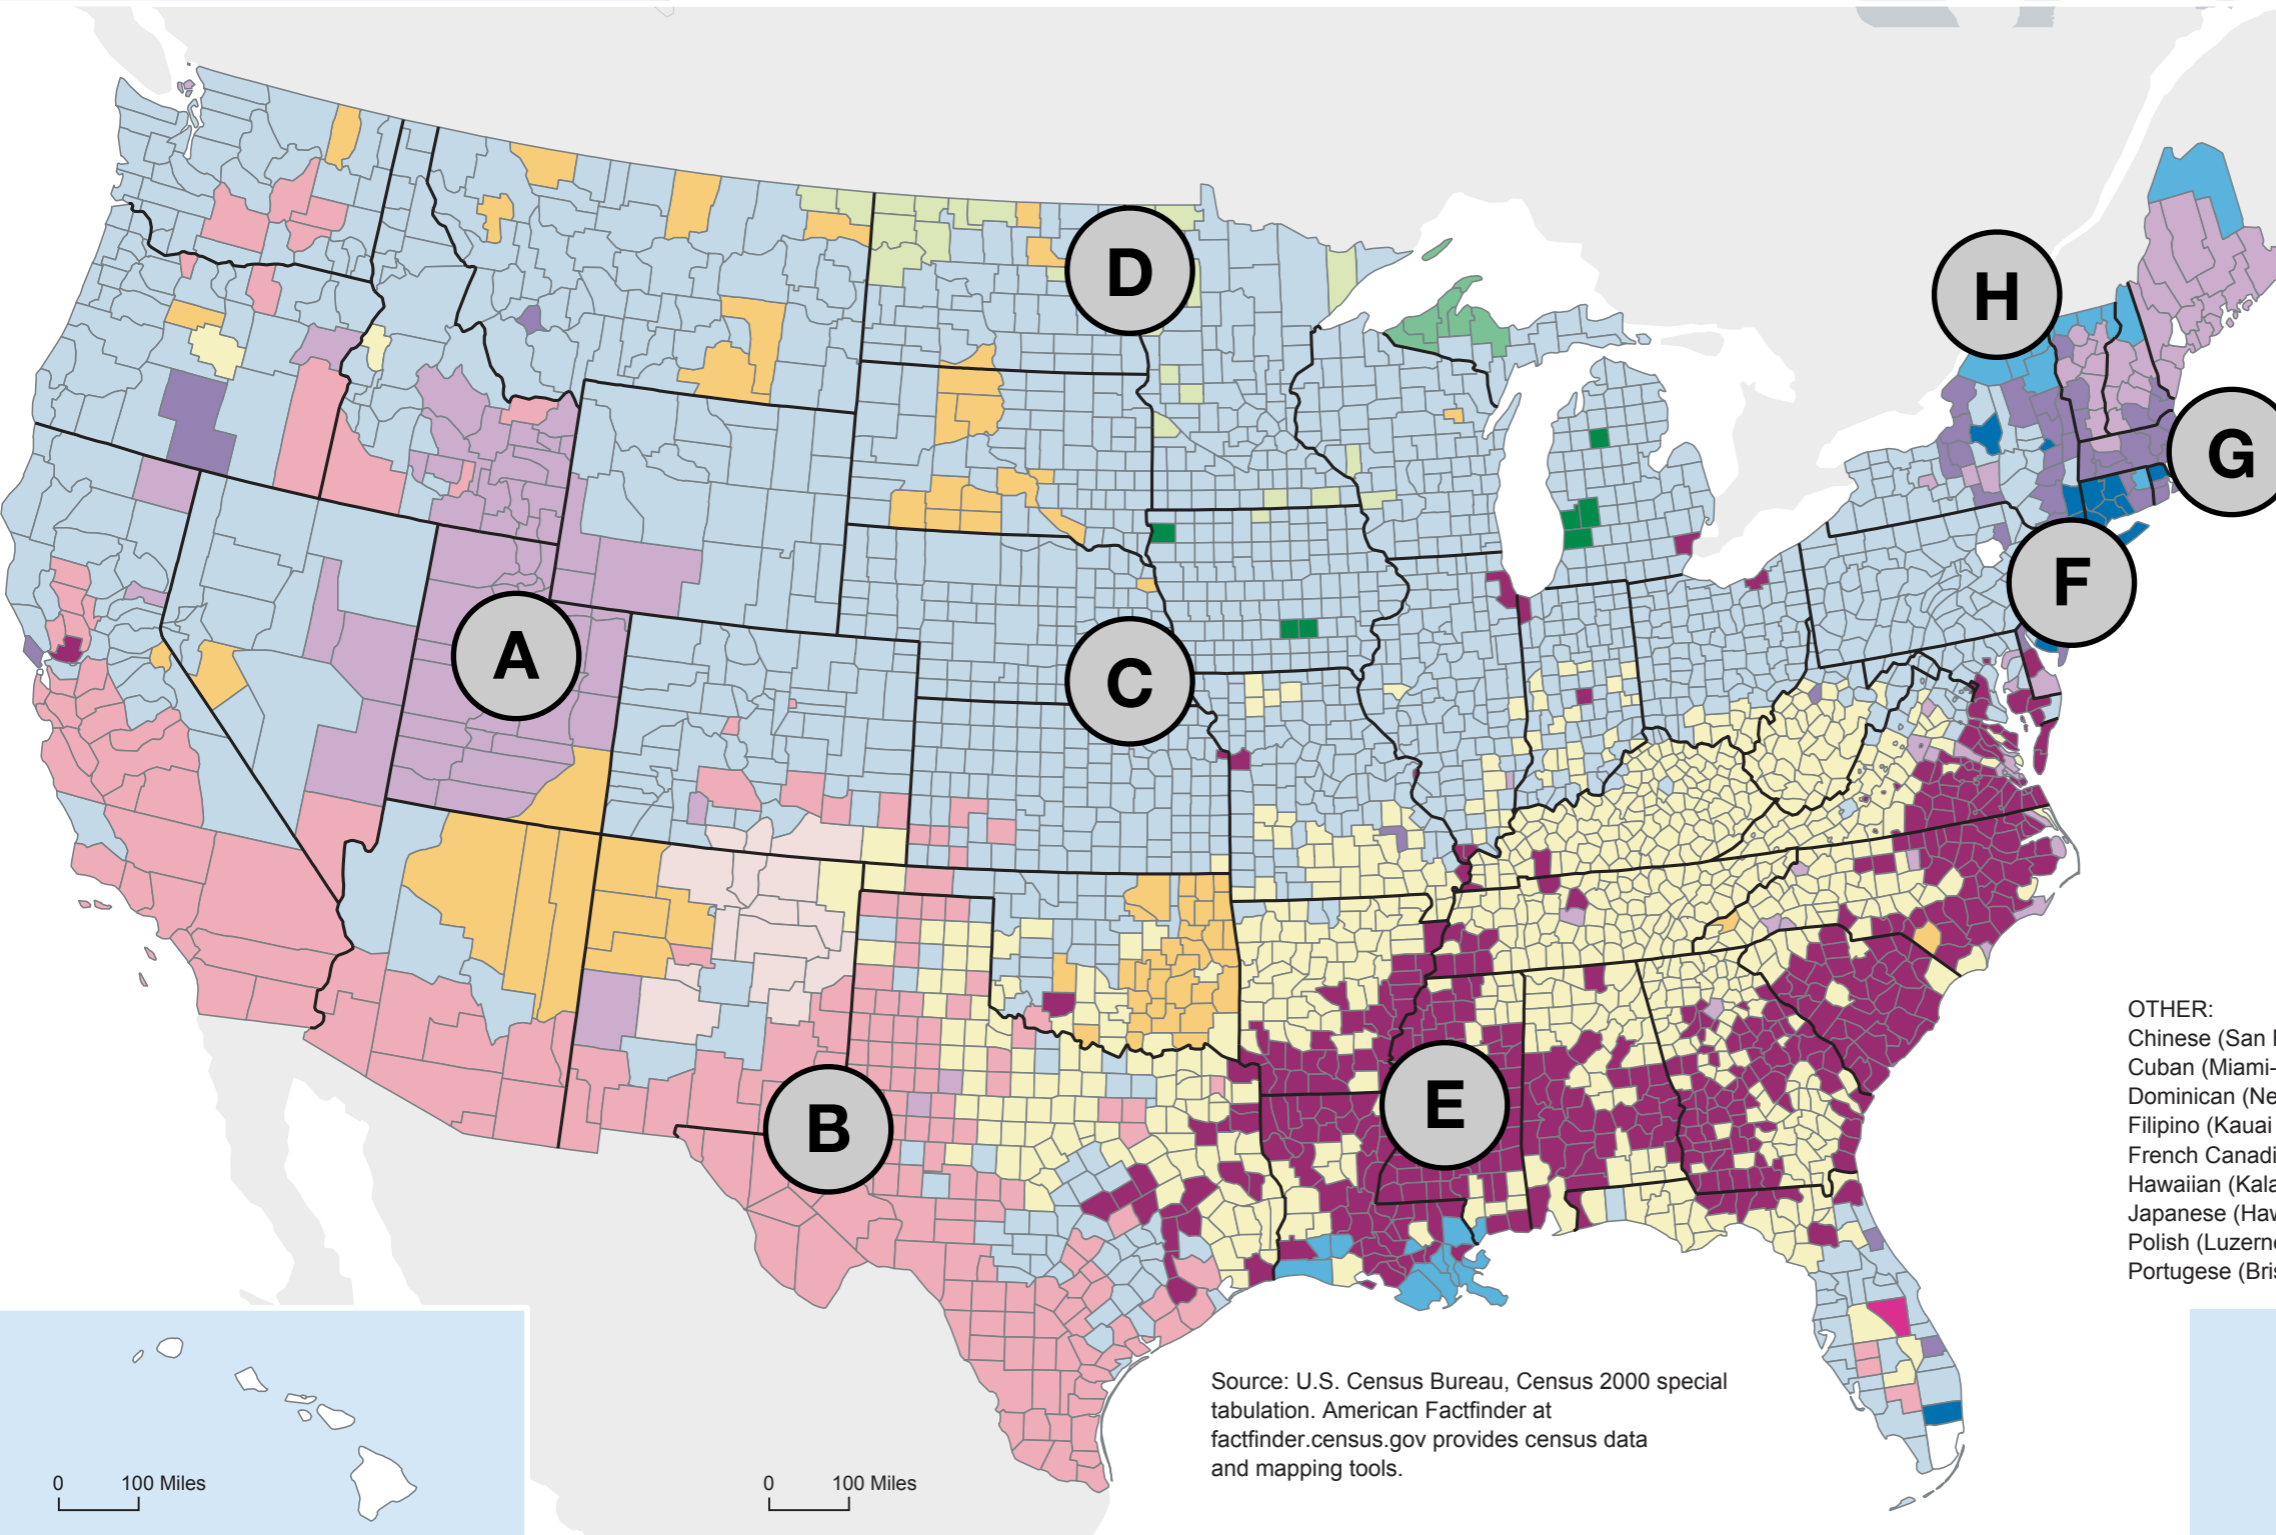

Source: U.S. Census Bureau, Census 2000 special tabulation. American Factfinder at factfinder.census.gov provides census data and mapping tools.

0 100 Miles

0 100 Miles

0 100 Miles

Match up the letter with the correct ancestry...

ANCESTRY

African-American

English

French

German

Irish

Italian

Mexican

Norwegian

OTHER:
 Chinese (San Francisco County, CA)
 Cuban (Miami-Dade County, FL)
 Dominican (New York County, NY)
 Filipino (Kauai and Maui counties, HI)
 French Canadian (Androskoggin County, ME)
 Hawaiian (Kalawao County, HI)
 Japanese (Hawaii State; Honolulu County, HI)
 Polish (Luzerne County, PA)
 Portugese (Bristol County, MA and Bristol County, RI)