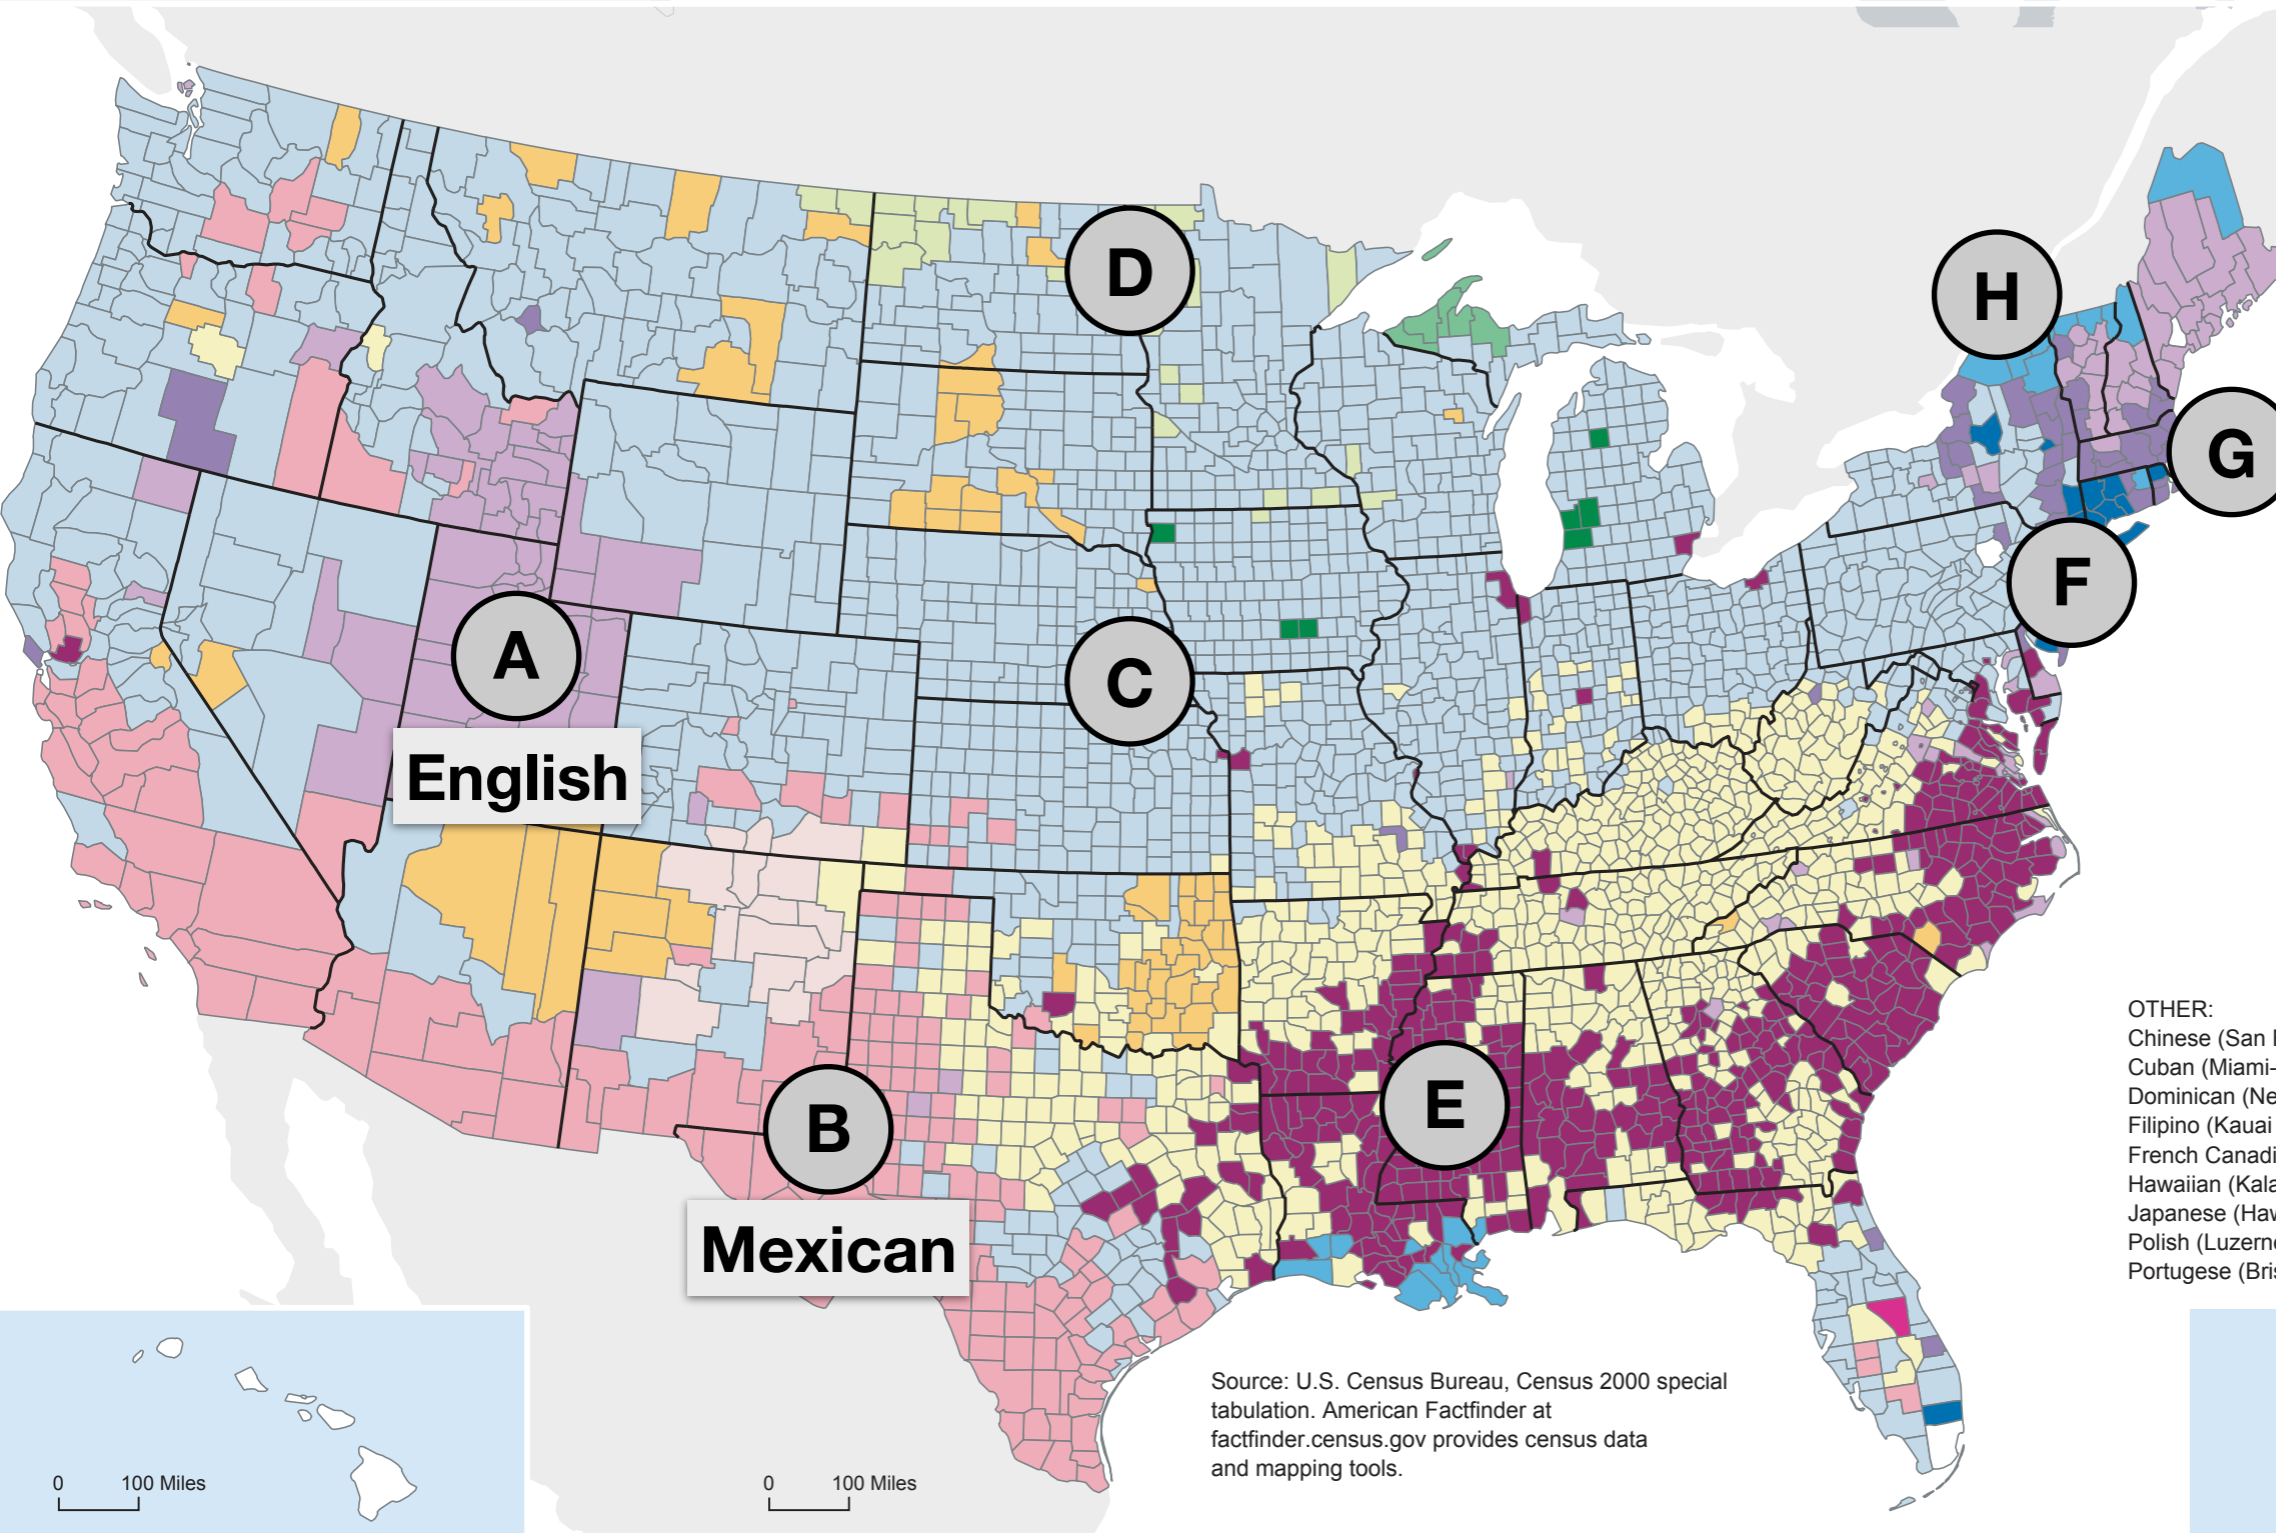

ANCESTRY

African-American

English

French

German

Irish

Italian

Mexican

Norwegian

OTHER:
 Chinese (San Francisco County, CA)
 Cuban (Miami-Dade County, FL)
 Dominican (New York County, NY)
 Filipino (Kauai and Maui counties, HI)
 French Canadian (Androskoggin County, ME)
 Hawaiian (Kalawao County, HI)
 Japanese (Hawaii State; Honolulu County, HI)
 Polish (Luzerne County, PA)
 Portugese (Bristol County, MA and Bristol County, RI)

Match up the letter with the correct ancestry...

ANCESTRY

African-American

English

French

German

Irish

Italian