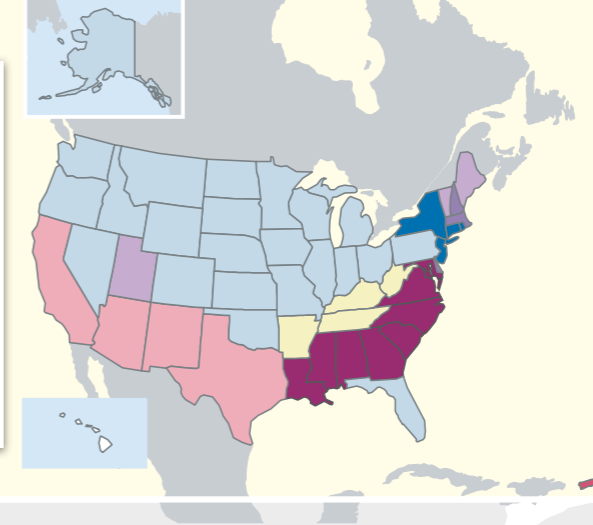

Source: U.S. Census Bureau, Census 2000 special tabulation. American Factfinder at factfinder.census.gov provides census data and mapping tools.

Match up the letter with the correct ancestry...

ANCESTRY

African-American

English

French

German

Irish

Italian

Mexican

Norwegian

OTHER:
 Chinese (San Francisco County, CA)
 Cuban (Miami-Dade County, FL)
 Dominican (New York County, NY)
 Filipino (Kauai and Maui counties, HI)
 French Canadian (Androskoggin County, ME)
 Hawaiian (Kalawao County, HI)
 Japanese (Hawaii State; Honolulu County, HI)
 Polish (Luzerne County, PA)
 Portugese (Bristol County, MA and Bristol County, RI)