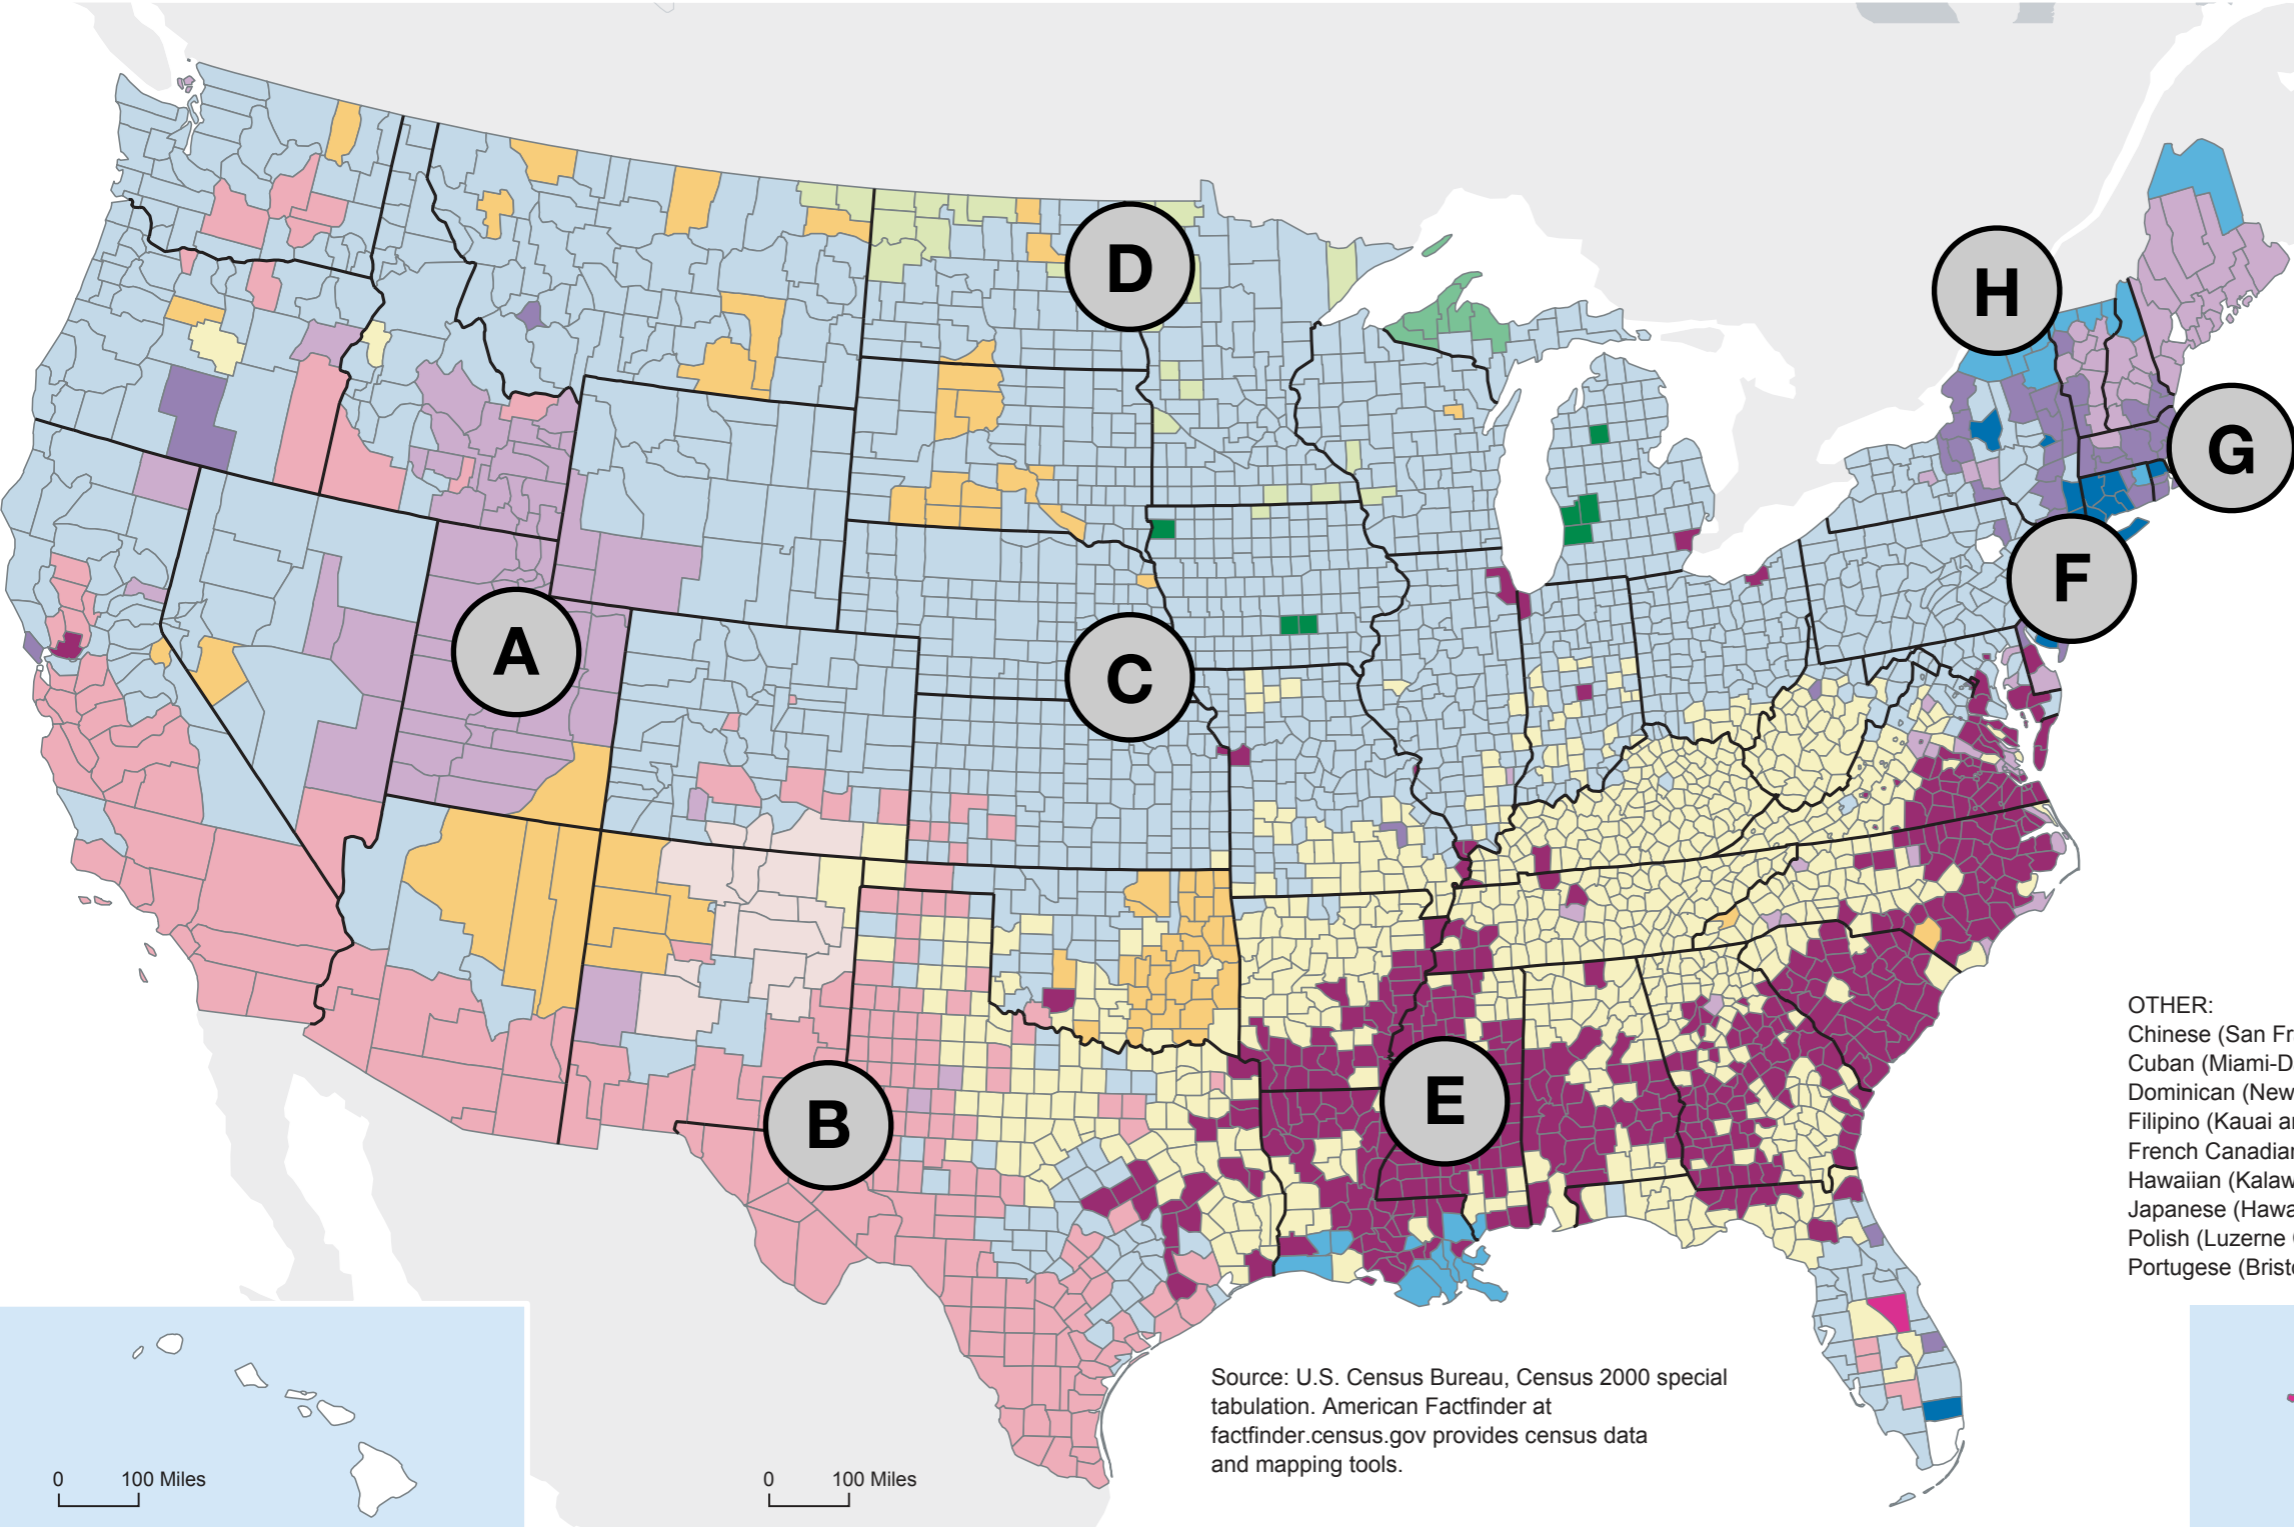

USA Ancestry Activity

Largest Ancestry: 2000

(Data based on sample. For information on confidentiality protection, sampling error, nonsampling error, and definitions, see www.census.gov/prod/cen2000/doc/sf3.pdf)

ANCESTRY

African-American

English

French

German

Irish

Italian

Mexican

Norwegian

- OTHER:
- Chinese (San Francisco County, CA)
 - Cuban (Miami-Dade County, FL)
 - Dominican (New York County, NY)
 - Filipino (Kauai and Maui counties, HI)
 - French Canadian (Androskoggin County, ME)
 - Hawaiian (Kalawao County, HI)
 - Japanese (Hawaii State; Honolulu County, HI)
 - Polish (Luzerne County, PA)
 - Portugese (Bristol County, MA and Bristol County, RI)