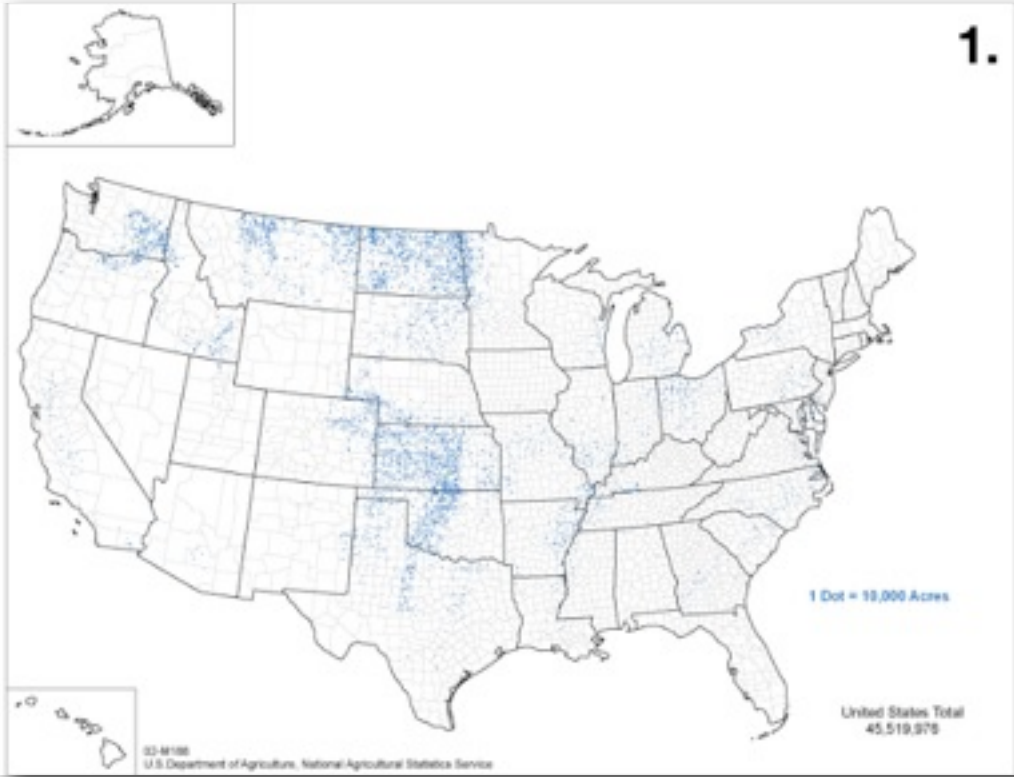

Agricultural Crops   Cattle   Corn   Cotton   Hogs   Milk (Powder)   Potatoes   Rice   Soybeans   Tobacco   Wheat

Answers	Top 5 Producers					Top 5 Exporters				
1	China	EU-27	USA	Brazil	Russia	USA	EU-27	Canada	Brazil	China
2	China	India	Brazil	USA	EU-27	EU-27	Brazil	USA	Zimbabwe	Turkey
3	China	India	Indonesia	Bangladesh	Vietnam	Thailand	Vietnam	Pakistan	USA	India
4	USA	Brazil	Argentina	China	India	USA	Brazil	Argentina	Paraguay	Canada
5	USA	Brazil	EU-27	China	India	Brazil	Australia	USA	India	Canada
6	China	Russia	India	USA	Ukraine	Netherlands	France	Germany	Belgium	Canada
7	USA	China	EU-27	Brazil	Mexico	USA	Argentina	Brazil	Ukraine	South Africa
8	China	India	USA	Pakistan	Brazil	USA	India	Uzbekistan	Brazil	Australia
9	EU-27	USA	India	New Zealand	Mexico	New Zealand	USA	EU-27	Australia	India
10	EU-27	China	India	USA	Russia	USA	EU-27	Canada	Australia	Argentina